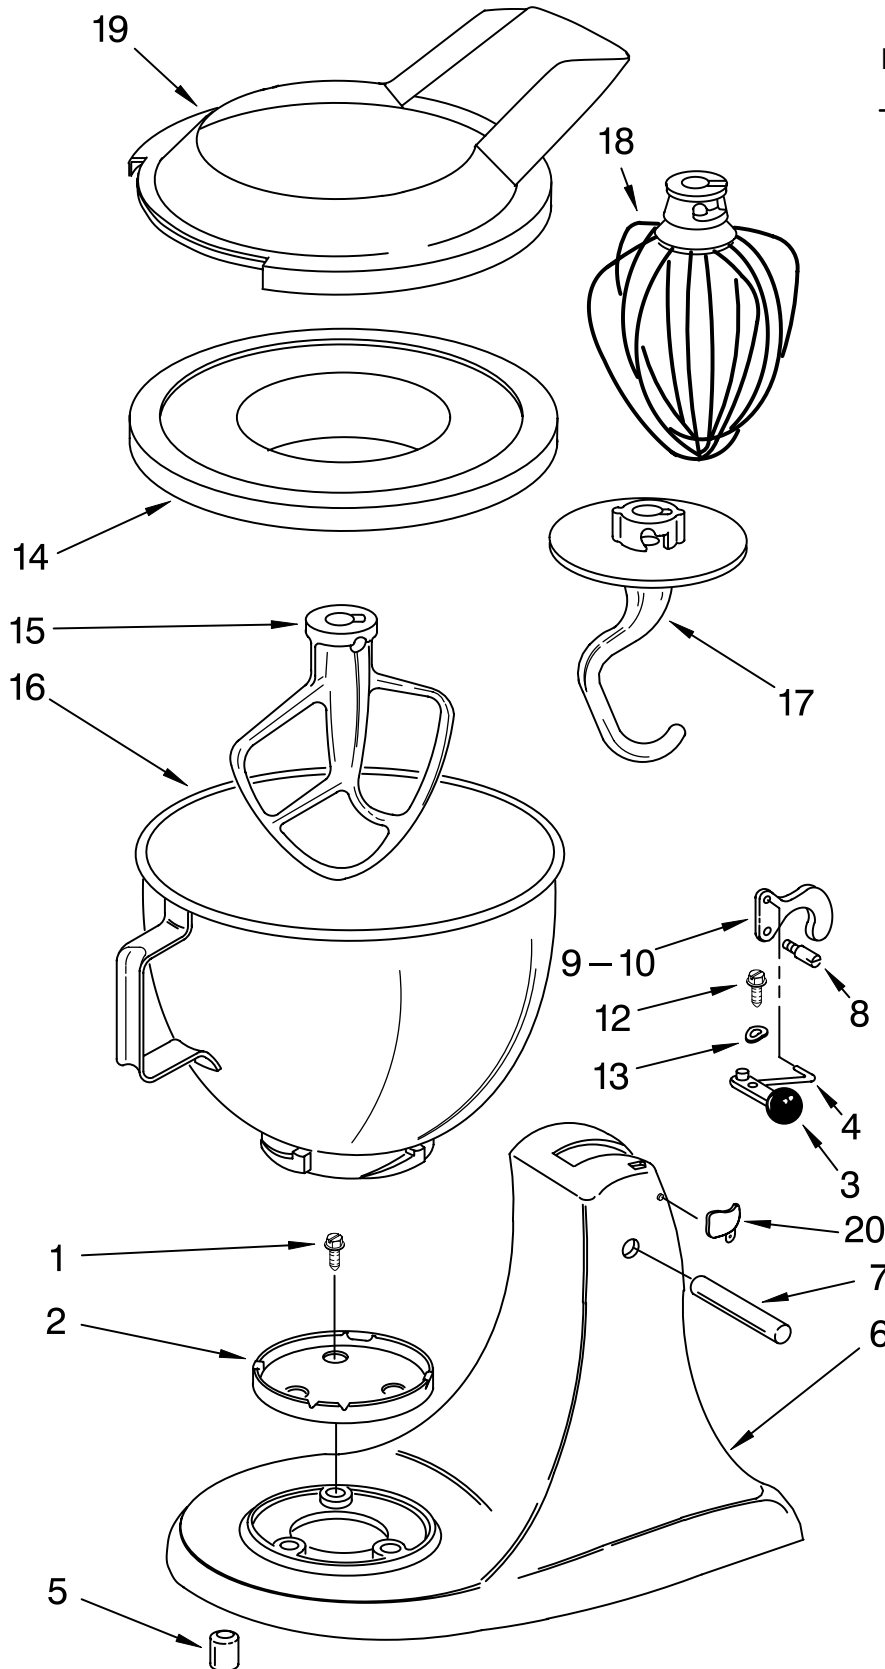

For Model: KSM90 AND KSM103

Illus. No.	Part No.	DESCRIPTION
1	3400020	Screw 10-24 X 1/2" Phil. Flat Hd. Type F
2	4163032	Screw Cap Kit
3	4176024	Black
	4176212	White (Storm Gray)
4	4159743	Link, Latch
5	4161530	Foot, Base
6	**	Pedestal
7	4159649	Pin, Hinge
8	4160594	Screw, Latch Bearing
9	4159744	Latch, Link & Lever (Incls. Illus. 3, 4, 10 & 11)
10	4162206	Latch
12	4160965	Screw, Pivot
13	4161697	Washer, Spring
14	4176018	Cover, Bowl
15	4162163	Beater, Flat
16	4163336	Bowl And Base (4 1/2 Qt.)
17	3183588	Dough Hook
18	9704329	Wire Whip
19	4176452	Pouring Shield One-Piece (International)
20		Head Lock (International)
	3184262	White
	3184264	Black