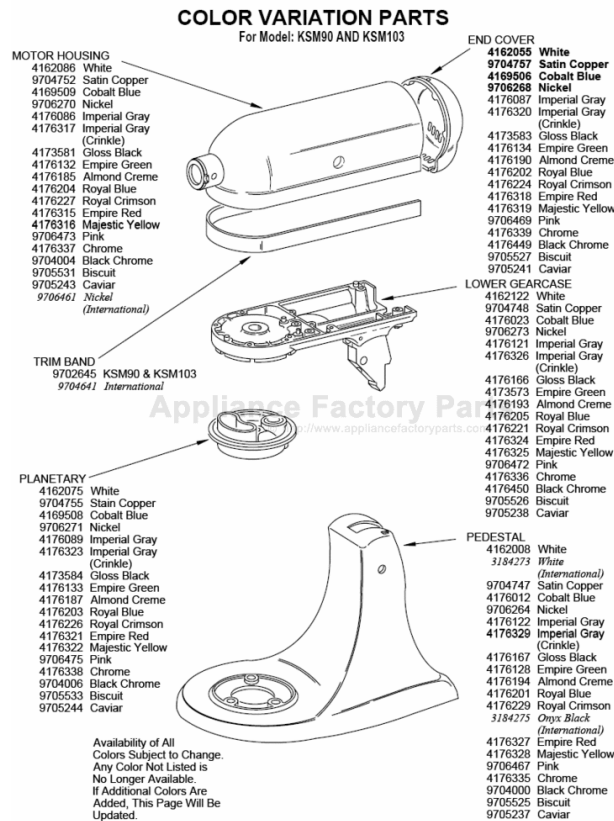

KITCHENAID KSM103 Owner's Manual

[Shop genuine replacement parts for KITCHENAID](#)

KSM103

[Find Your KITCHENAID Mixer Parts - Select From 532 Models](#)

----- Manual continues below -----

PARTS LIST

for

KitchenAid®