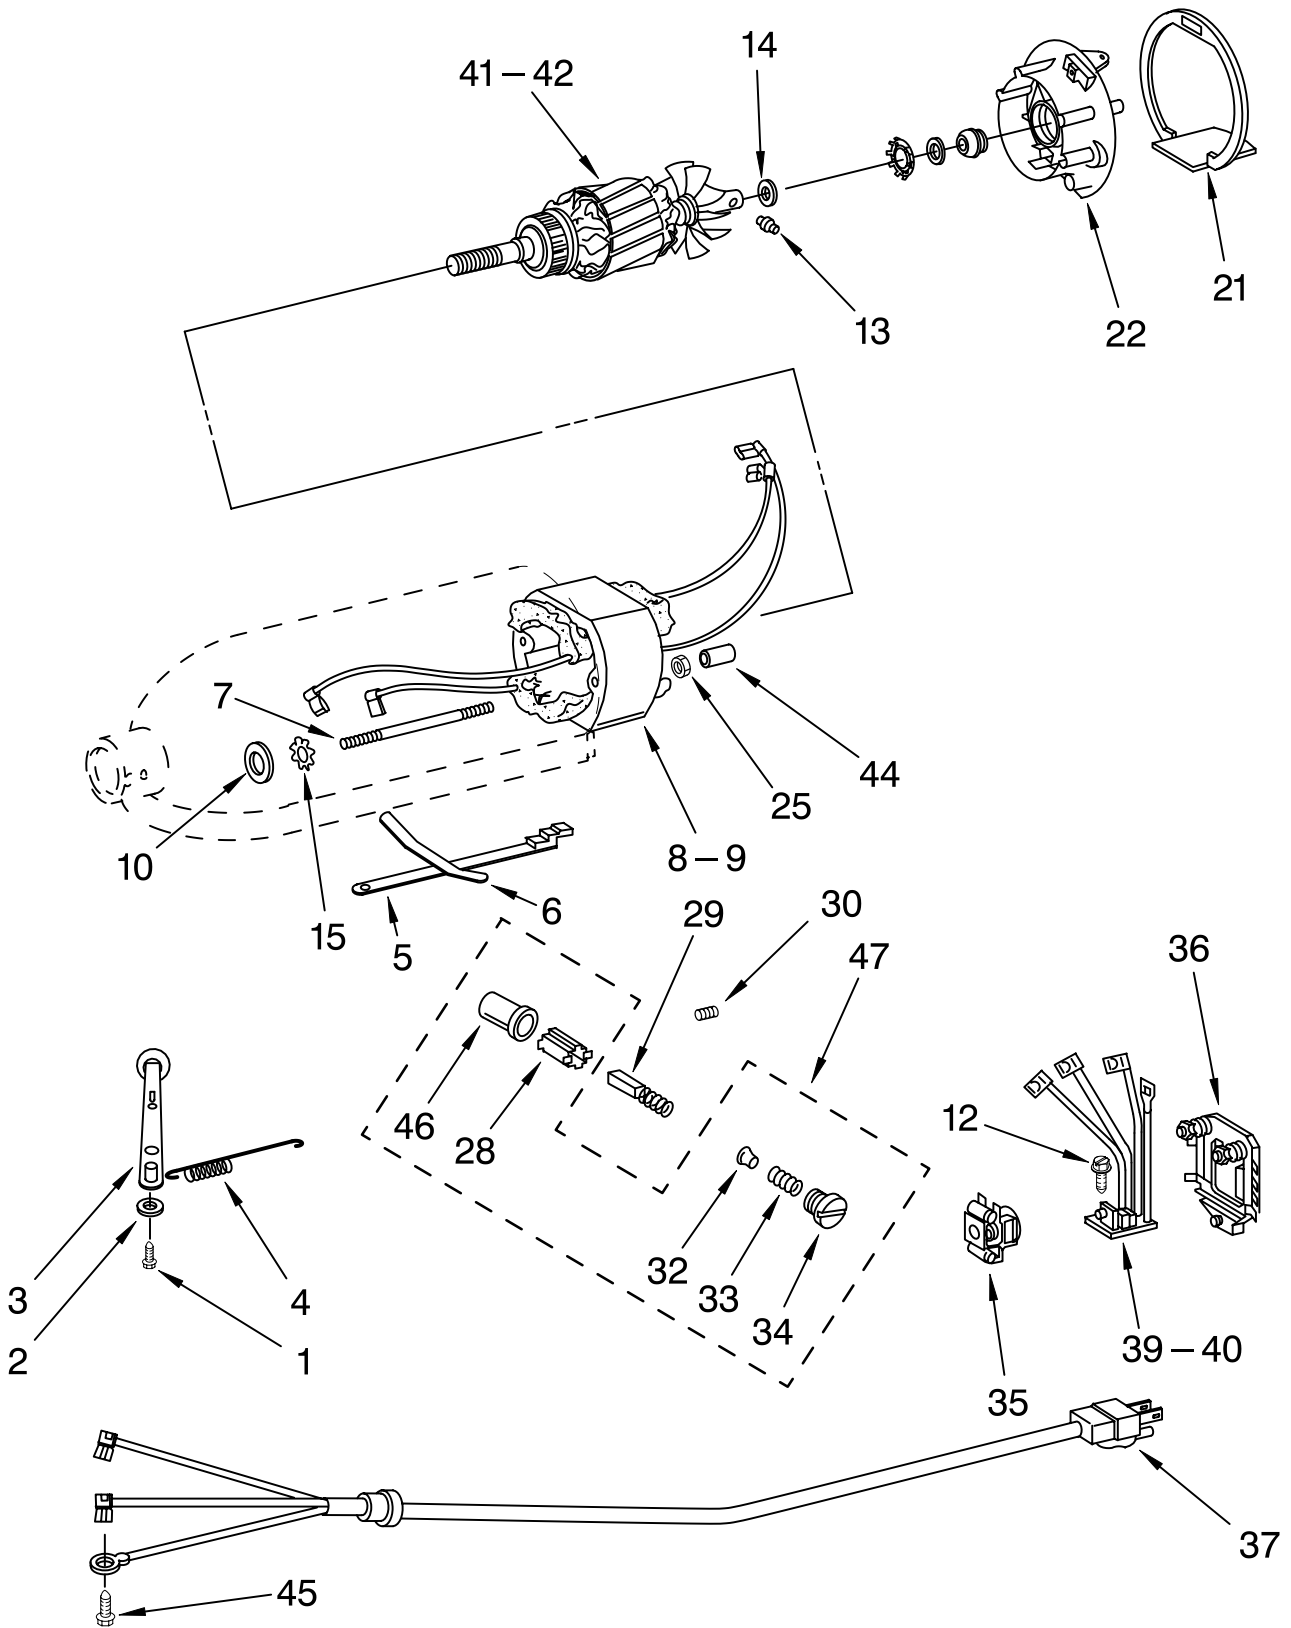

MOTOR AND CONTROL PARTS

For Model: KSM90 AND KSM103

FOR ORDERING INFORMATION REFER TO PARTS PRICE LIST

MOTOR AND CONTROL PARTS

For Model: KSM90 AND KSM103

Illus. No.	Part No.	DESCRIPTION	Illus. No.	Part No.	DESCRIPTION	Illus. No.	Part No.	DESCRIPTION
1	4160965	Screw, Pivot	37		Cord & Plug	4164778		Mixer Attachment
2	4161697	Washer, Spring		9701025	White			Pak (Includes Food
3		Switch Lever		9702318	White			Grinder (FG-A),
		And Stud			(International)			Food Strainer
	3184193	Black		9701026	Black			(FVSP), And
	3184194	Storm Grey		9702319	Black			Vegetable Slicer,
4	3183680	Spring, Control			(International)			(RVS-A)
		Plate	39	9706595	Phase Control			(FPP-A)
5	3184176	Speed Link & Cam			Board	4164749		Food Grinder
6	4162035	Spring, Flat			(120 Volt)			(FG-A)
7	4162344	Screw, Stator	40	9706596	Phase Control	4164751		Grain Mill
8	9702695	Field Assembly			Board (230Volt)			(GM-A)
		(Must Use With Item	41	4162959	Armature &	4164768		Pasta Maker And
		# 41) 115 Volts			Bearing (115 V.)			Food Grinder
9	4169539	Field Assembly			Incls. Illus 11)			(Includes SNP
		(Must Use With			(Must use with			Pasta Maker
		Illus. 42)			Illus. 8)			Plates)
		(230 Volts)	42	4162960	Armature & Bearing			(SN/FG-A)
10	9704324	Washer, Bearing			(230 V.) (Incls.	4164775		Fruit/Vegetable
12	4159438	Screw, Self Tapping			Illus. 11) (Must			Strainer Parts (Use
		4-40 X 5/16"			use with Illus. 9)			With FG-A Model
		Phil. Pan Hd.	44	4162634	Sleeve, Motor			Only) (FVSP)
		Type TT			Stud	4164750		Rotor Slicer/Shredder
13	4159662	Stud, Governor	45	3184609	Screw, Ground			(With 4 Standard
		Drive			Tapping (10-24			Cones) Fine Shredder,
14	3180162	Washer, Spacing			X 1/4") Phil.			Coarse Shredder,
15	3400900	Washer	46	3179908	Housing, Brush			Thick Slicer, And
21	4162351	Seal, End			Holder			Thin Slicer (RVS-A)
22	3180526	Bracket, Bearing	47	4162546	Brush Holder	3177975		Pouring Shield
		Asm.			(Incls. Illus.			(KPS2CL)
25	4159074	Nut, Machine			28, 32, 33, 34,	4164824		Pasta Maker Plates
		Hex (10-24)			& 46)			(SNP-A)
28	4162320	Insert, Brush				4164774		Fruit/Vegetable
		Holder						Strainer And Food
29	3184115	Brush, Carbon						Grinder (FVS/FG-A)
30	4159262	Set Screw,				3180617		Cover, Decorative
		10-24 X 1/4"						(Cotton Polyester)
		Hdls. Cup Pt				4162838		Food Tray (FT)
32	4161745	Cap, Spring				4164748		Juicer (JE)
		Seat				4164747		Can Opener (CO)
33	4161746	Spring, Cap				4164803		Sausage Stuffer
34		Cap, Brush Holder						Kit (SSA)
	3184212	Black		4164839	Speed Disc	3177924		Bowl Cover, Plastic
	3184211	White			(Service Tool)			Non-Sealing
35	4159675	Governor Assembly		4160588	Grease, Planetary	4163337		Bowl, Stainless
36	4176137	Control Plate						With Handle
		Assembly				3180262		Bowl, 3 Qt.
						4162160		Bowl, Satin
								Stainless

OPTIONAL PARTS

OPTIONAL ATTACHMENTS,
ACCESSORIES
AND SERVICE ITEMS

FOR ORDERING INFORMATION REFER TO PARTS PRICE LIST