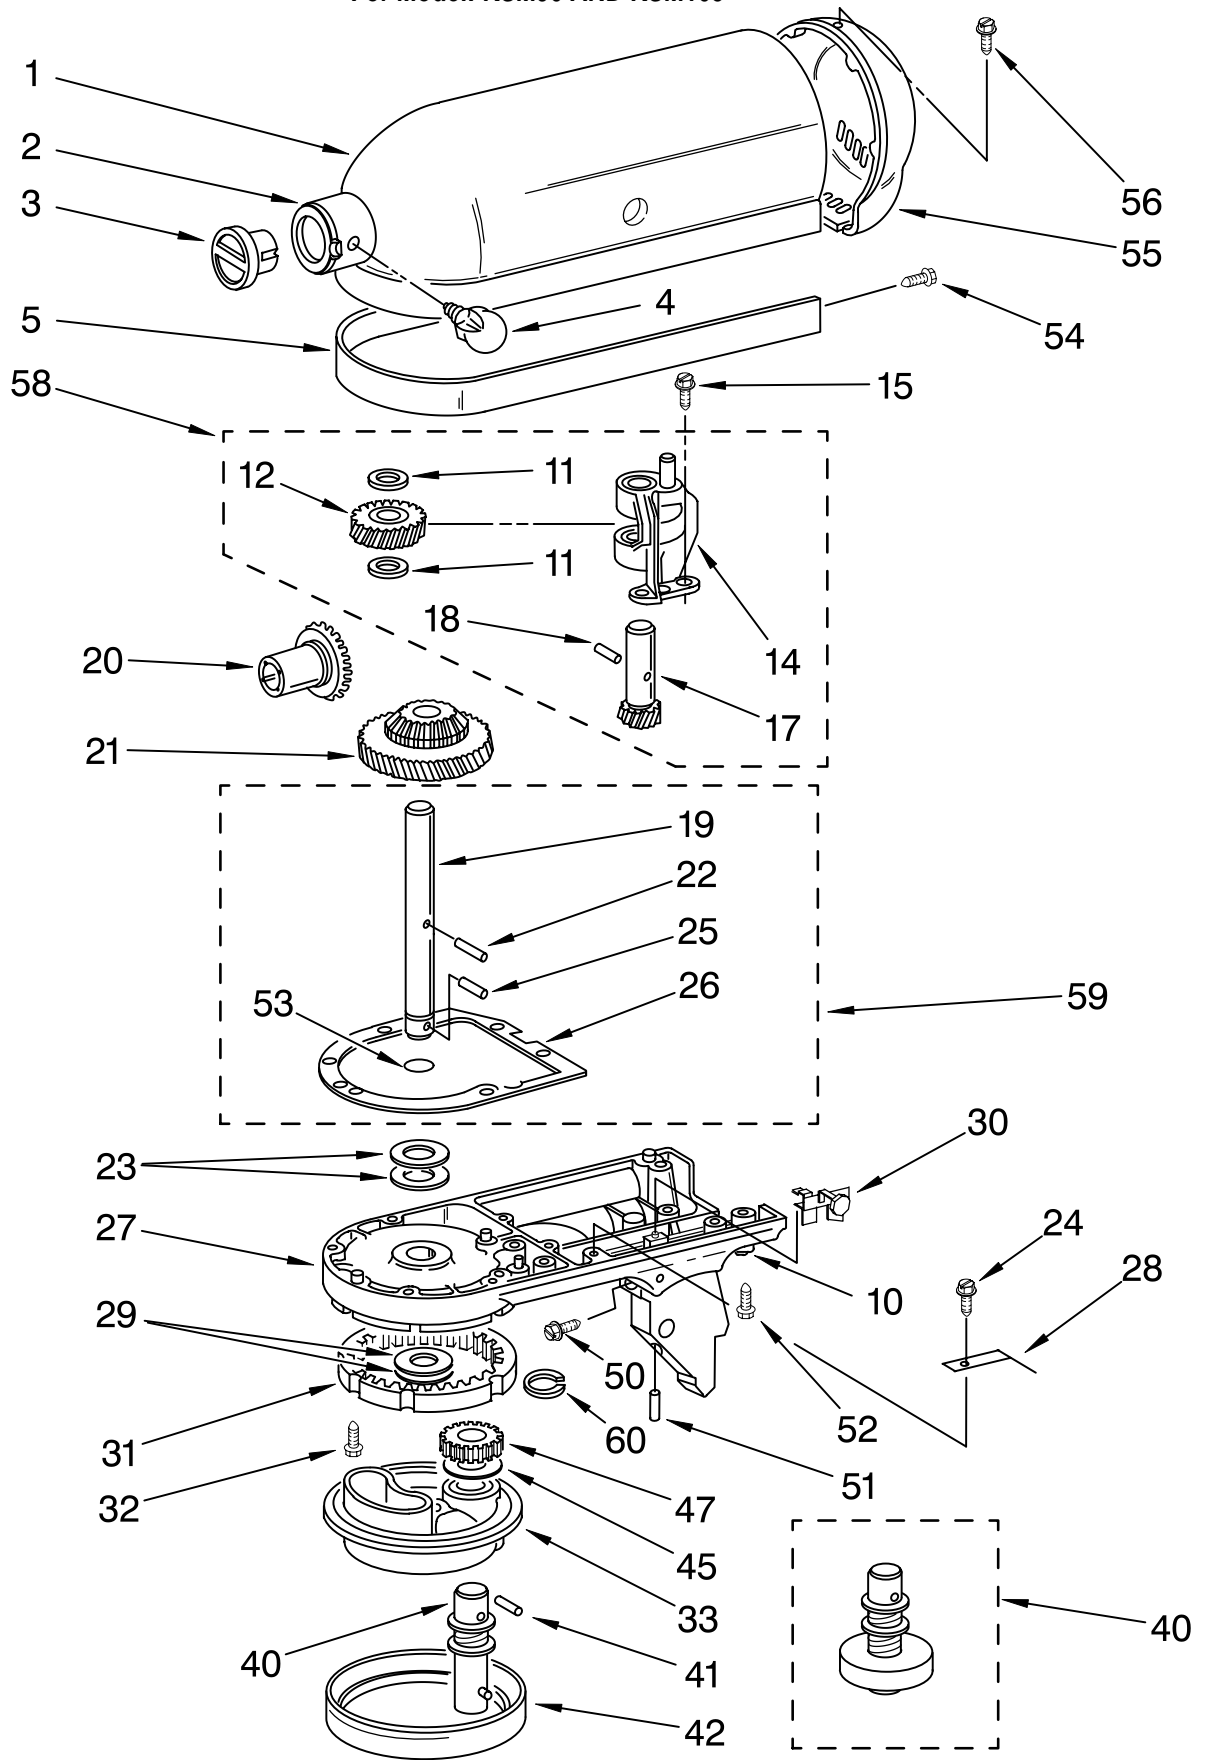

CASE, GEARING AND PLANETARY UNIT

For Model: KSM90 AND KSM103

FOR ORDERING INFORMATION REFER TO PARTS PRICE LIST

CASE, GEARING AND PLANETARY UNIT

For Model: KSM90 AND KSM103

Illus. No.	Part No.	DESCRIPTION	Illus. No.	Part No.	DESCRIPTION	Illus. No.	Part No.	DESCRIPTION
1	**	Gearcase Motor Housing (Includes Illus 2)	22	4161950	Pin (Vertical Center Shaft)	45	3180160	Washer, Shim (.015" Thk.)
2	4159709	Ring, Attachment Hub	23	3180163	Washer, Fiber Black, Gray	47	9703903	Pinion, Gear (18T) (Agitator Shaft)
3		Cap, Attachment Hub	24	4176022	Screw (International)	50	4160413	Screw, Adjusting
	4163469	Chrome	25	9705443	Pin, Grooved	51	4159264	Set Screw, 1/4"-28 X 3/8" Hdls., Cup Pt.
	4176209	White	26	4162324	Gasket, Transmission Case	52	4159204	Machine Screw, 10-24 X 1 Fil. Head
4		Thumb Screw	27	**	Lower Gear Case	53	4159817	"O" Ring
	4162142	Black	28	9701864	Spring Flat (International)	54	4159430	Screw, Self Tapping 6-32 X 1/4" Phil. Pan Hd. Type F
	4176211	White (Storm Gray)	29	3180163	Washer, Fiber Black, Gray	55	**	Cover, End
5	**	Band, Trim	30	9701866	Headlock Assembly (International)	56	4162914	Screw, 6-32 X 3/8 Phil. Oval Hd.
10	4159479	Lock Washer, #10 Light	31	9703904	Gear, Internal	58	4162101	Worm Gear Bracket And Gear (10 T & 23 T) (Incls. Illus 11 thru 14 17 & 18)
11	3180161	Washer, Fiber Black, Gray	32	4160595	Screw, Special (5)	59	4160474	Center Shaft & "O" Ring (Incls. Illus. 19,22,25,26, & 53)
12	4162897	Worm Gear (23T)	33	**	Planetary	60	9703438	Ring
14	4162099	Worm Gear Bracket And Bearing	34	4176067	Agitator Shaft (Includes Illus. 60)			
15	3400022	Screw And L.W. Assy. #10-24 X 7/16" Phil. Fil. Hd. (3)	35	3184052	Agitator Shaft (Includes Cup) (International)			
17	4162037	Shaft & Pinion (10T)	36	4161950	Pin (Agitator Shaft Pinion)			
18	9705444	Pin, Grooved	37	4162074	Ring, Planetary Drip			
19	4161956	Shaft, Vertical Center						
20	9705900	Gear, Attachment Hub Bevel (23T)						
21	9703905	Bevel Pinion (19T) & Center Gear (62T)						

FOR ORDERING INFORMATION REFER TO PARTS PRICE LIST