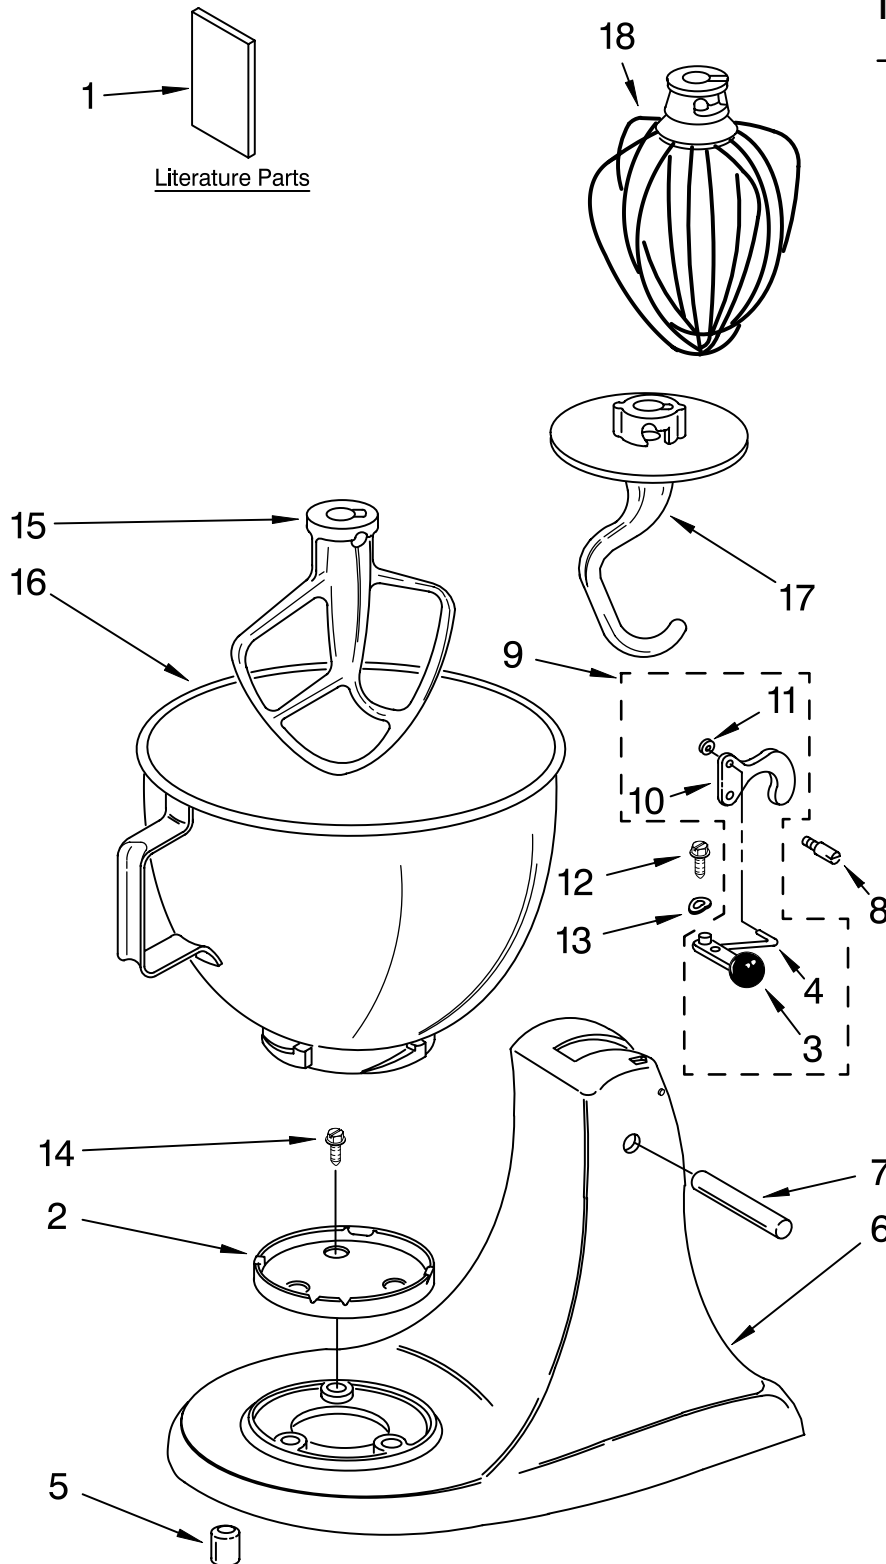

# MOTOR AND CONTROL PARTS

FOR MODELS: KSM90\_4

FOR ORDERING INFORMATION REFER TO PARTS PRICE LIST

# MOTOR AND CONTROL PARTS

FOR MODELS: KSM90\_\_4

<b>Illus. No.</b>	<b>Part No.</b>	<b>DESCRIPTION</b>
1	110679	Screw, Pivot
2	116241	Washer, Spring
3		Lever, Speed Control Assembly
	9709276	Black
4	3183680	Spring, Control Plate
5	3184176	Speed Link & Cam
6	240205	Spring, Flat
7	240769	Screw
8	9702695	Field Assembly
9	9704324	Washer, Bearing
11	16998	Stud, Governor Drive
12	3180162	Washer
13	W10068270	Washer
14	240775-1	Seal, End
15	3180526	Bracket, Bearing Asm.
16	3180238	Washer
17	8533905	Nut, Machine
18	240680	Insert, Brush Holder
19	9706416	Brush, Carbon
20	9707926	Screw, Set
21	116286	Cap, Spring Seat
22	116287	Spring, Cap
23		Cap, Brush Holder
	3184212	Black
24	17830	Governor Assembly
25	240904-2	Control Plate Assembly
26		Power Cord
	9701026	Black
27	9706595	Phase Control Board Assembly
28	9708315	Armature & Bearing
29	4162634	Sleeve, Motor Stud
30	3184609	Screw, Ground
31	3179908	Housing, Brush Holder
32	4162546	Brush Holder
33	W10068260	Screw

# BASE AND PEDESTAL UNIT

FOR MODELS: KSM90\_\_4

Illus. No.	Part No.	DESCRIPTION
1	9709784	Literature Parts Use & Care Guide (Trilingual)
	8212372	Repair Parts List
2	4163032	Screw Cap Kit
3	9709280	Lever, Latch Black
4	24450	Link, Latch
5	115792	Foot, Base
6	**	Pedestal
7	16910	Pin, Hinge
8	103993	Screw, Latch Bearing
9	24452	Latch, Link & Lever
10	9709055	Latch
11	8533912	Washer
12	110679	Screw, Pivot
13	116241	Washer, Spring
14	3400020	Screw
15	9708470	Beater, Flat
16	4163336	Bowl And Base (4 1/2 Qt.)
17	9708471	Dough Hook
18	9706446	Wire Whip