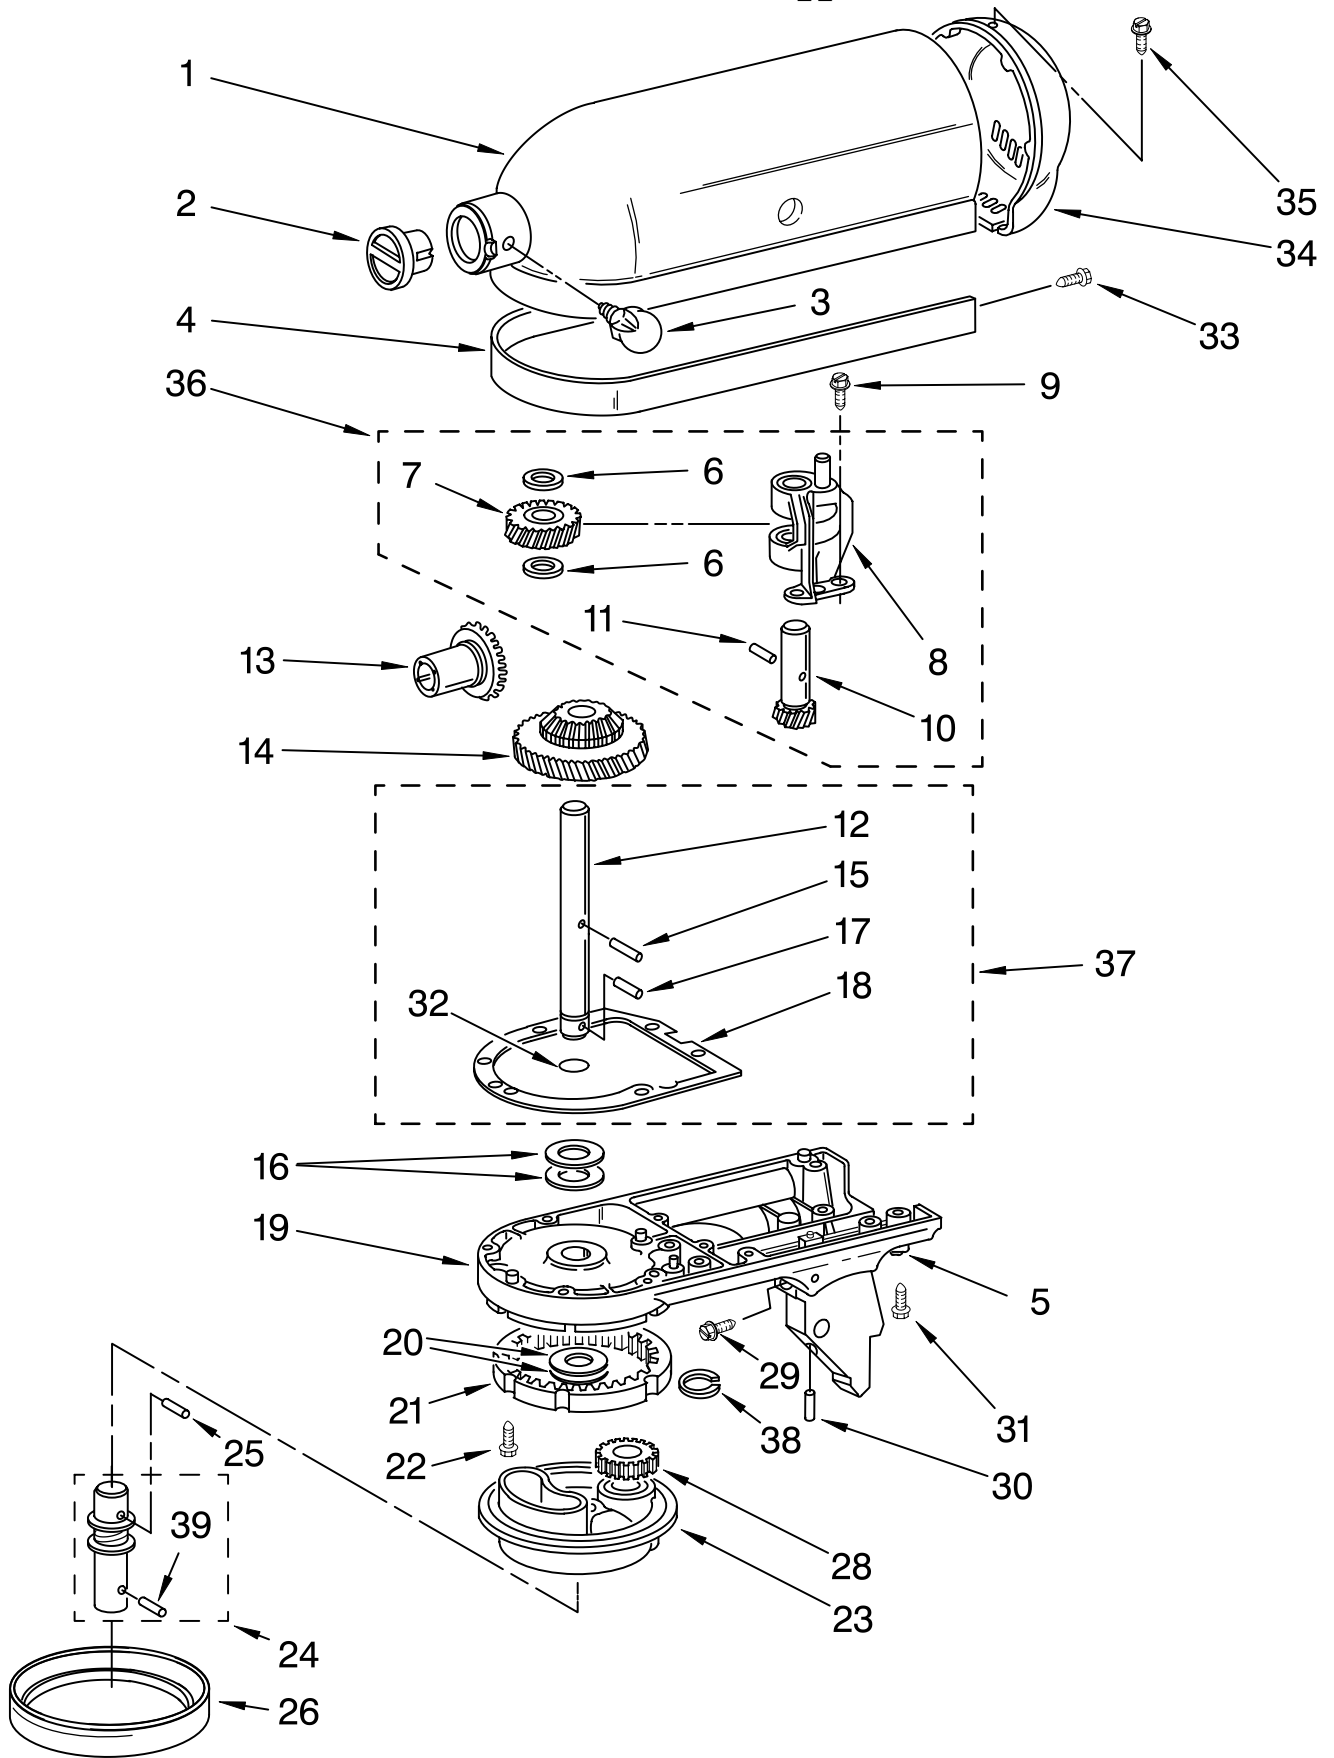

CASE, GEARING AND PLANETARY UNIT

FOR MODELS: KSM90_4

FOR ORDERING INFORMATION REFER TO PARTS PRICE LIST

CASE, GEARING AND PLANETARY UNIT

FOR MODELS: KSM90__4

Illus. No.	Part No.	DESCRIPTION	Illus. No.	Part No.	DESCRIPTION	Illus. No.	Part No.	DESCRIPTION
1	**	Gearcase Motor Housing	13	9705130	Gear, Attachment Hub Bevel	26	240285	Ring, Planetary Drip
2		Cap, Attachment Hub	14	9709627	Bevel Pinion & Center Gear	28	9703903	Pinion, Gear
3	242765-2	Chrome Thumb Screw	15	240018-1	Pin (Vertical Center Shaft)	29	4160413	Screw, Adjusting
	9709194	Black	16	3180163	Washer	30	3400203	Screw, Set
4	**	Band, Trim	17	9705443	Pin, Grooved	31	3400025	Screw, Machine
5	8533914	Lock Washer	18	4162324	Gasket, Transmission Case	32	67500-55	"O" Ring
6	3180161	Washer	19	**	Lower Gear Case	33	311932	Screw
7	4162897	Worm Gear	20	3180163	Washer	34	**	Cover, End
8	240308	Worm Gear Bracket And Bearing	21	9703904	Gear, Internal	35	9706090	Screw
9	3400022	Screw And L.W. Assy.	22	103994	Screw	36	240309-2	Worm Gear Bracket And Gear
10	240210-2	Shaft & Pinion	23	**	Planetary	37	4160474	Center Shaft & "O" Ring
11	9705444	Pin, Grooved	24	4176067	Agitator Shaft	38	9703438	Ring
12	240026	Shaft, Vertical Center	25	240018-1	Pin (Agitator Shaft Pinion)	39	9704677	Pin, Groove

** Refer to Page 3
Color Variation Parts

FOR ORDERING INFORMATION REFER TO PARTS PRICE LIST