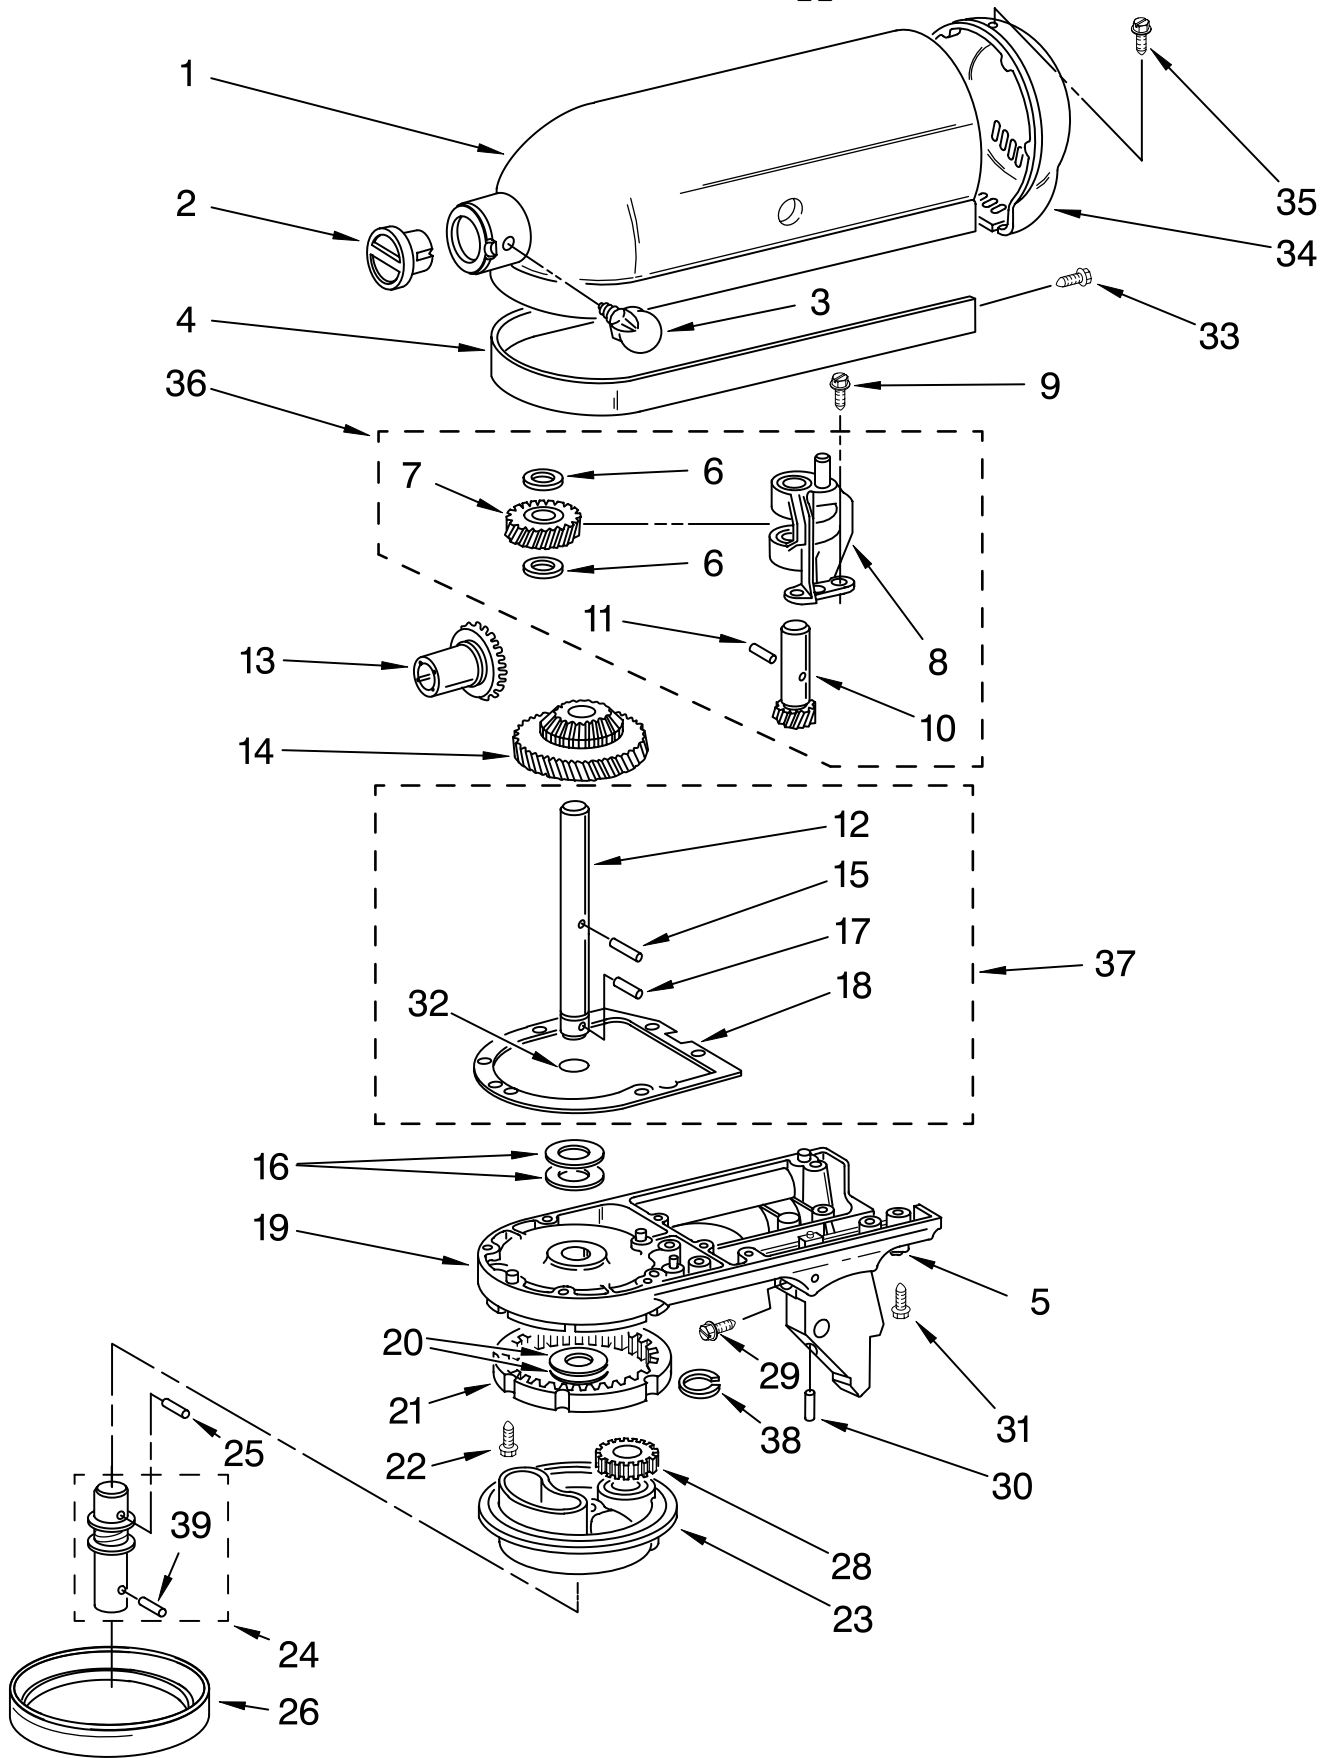

FOR MODELS: KSM90_4

FOR ORDERING INFORMATION REFER TO PARTS PRICE LIST

CASE, GEARING AND PLANETARY UNIT

FOR MODELS: KSM90__4

Illus. No.	Part No.	DESCRIPTION	Illus. No.	Part No.	DESCRIPTION	Illus. No.	Part No.	DESCRIPTION
1	**	Gearcase Motor Housing	13	9705130	Gear, Attachment Hub Bevel	26	240285	Ring, Planetary Drip
2		Cap, Attachment Hub	14	9709627	Bevel Pinion & Center Gear	28	9703903	Pinion, Gear
3	242765-2	Chrome Thumb Screw	15	240018-1	Pin (Vertical Center Shaft)	29	4160413	Screw, Adjusting
	9709194	Black	16	3180163	Washer	30	3400203	Screw, Set
4	**	Band, Trim	17	9705443	Pin, Grooved	31	3400025	Screw, Machine
5	8533914	Lock Washer	18	4162324	Gasket, Transmission Case	32	67500-55	"O" Ring
6	3180161	Washer	19	**	Lower Gear Case	33	311932	Screw
7	4162897	Worm Gear	20	3180163	Washer	34	**	Cover, End
8	240308	Worm Gear Bracket And Bearing	21	9703904	Gear, Internal	35	9706090	Screw
9	3400022	Screw And L.W. Assy.	22	103994	Screw	36	240309-2	Worm Gear Bracket And Gear
10	240210-2	Shaft & Pinion	23	**	Planetary	37	4160474	Center Shaft & "O" Ring
11	9705444	Pin, Grooved	24	4176067	Agitator Shaft	38	9703438	Ring
12	240026	Shaft, Vertical Center	25	240018-1	Pin (Agitator Shaft Pinion)	39	9704677	Pin, Groove