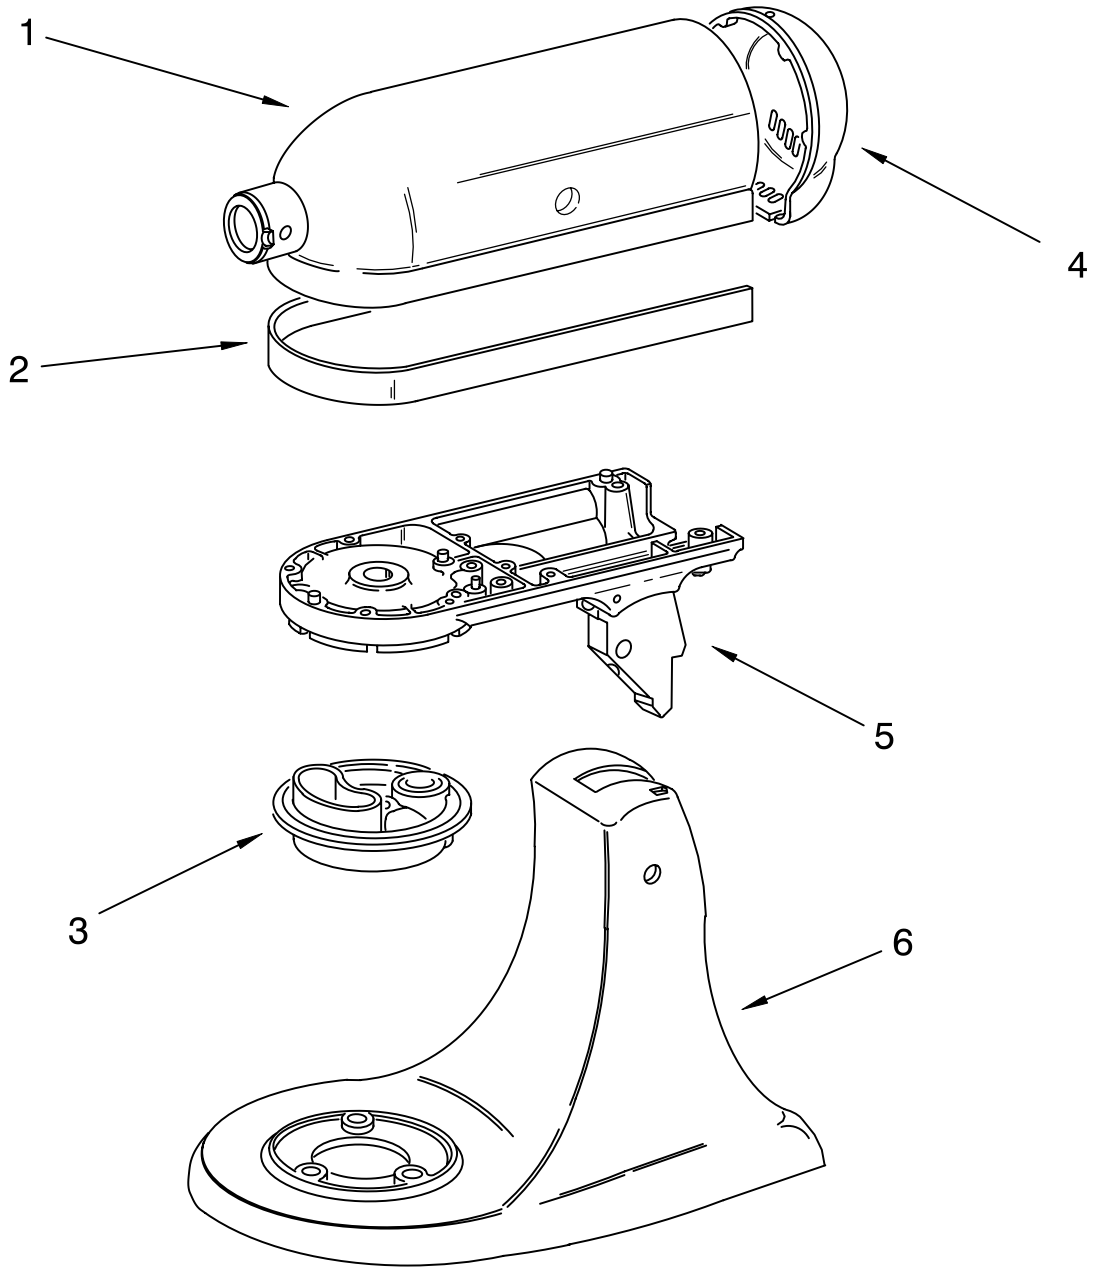

COLOR VARIATION PARTS

FOR MODELS: KSM90__4

FOR ORDERING INFORMATION REFER TO PARTS PRICE LIST