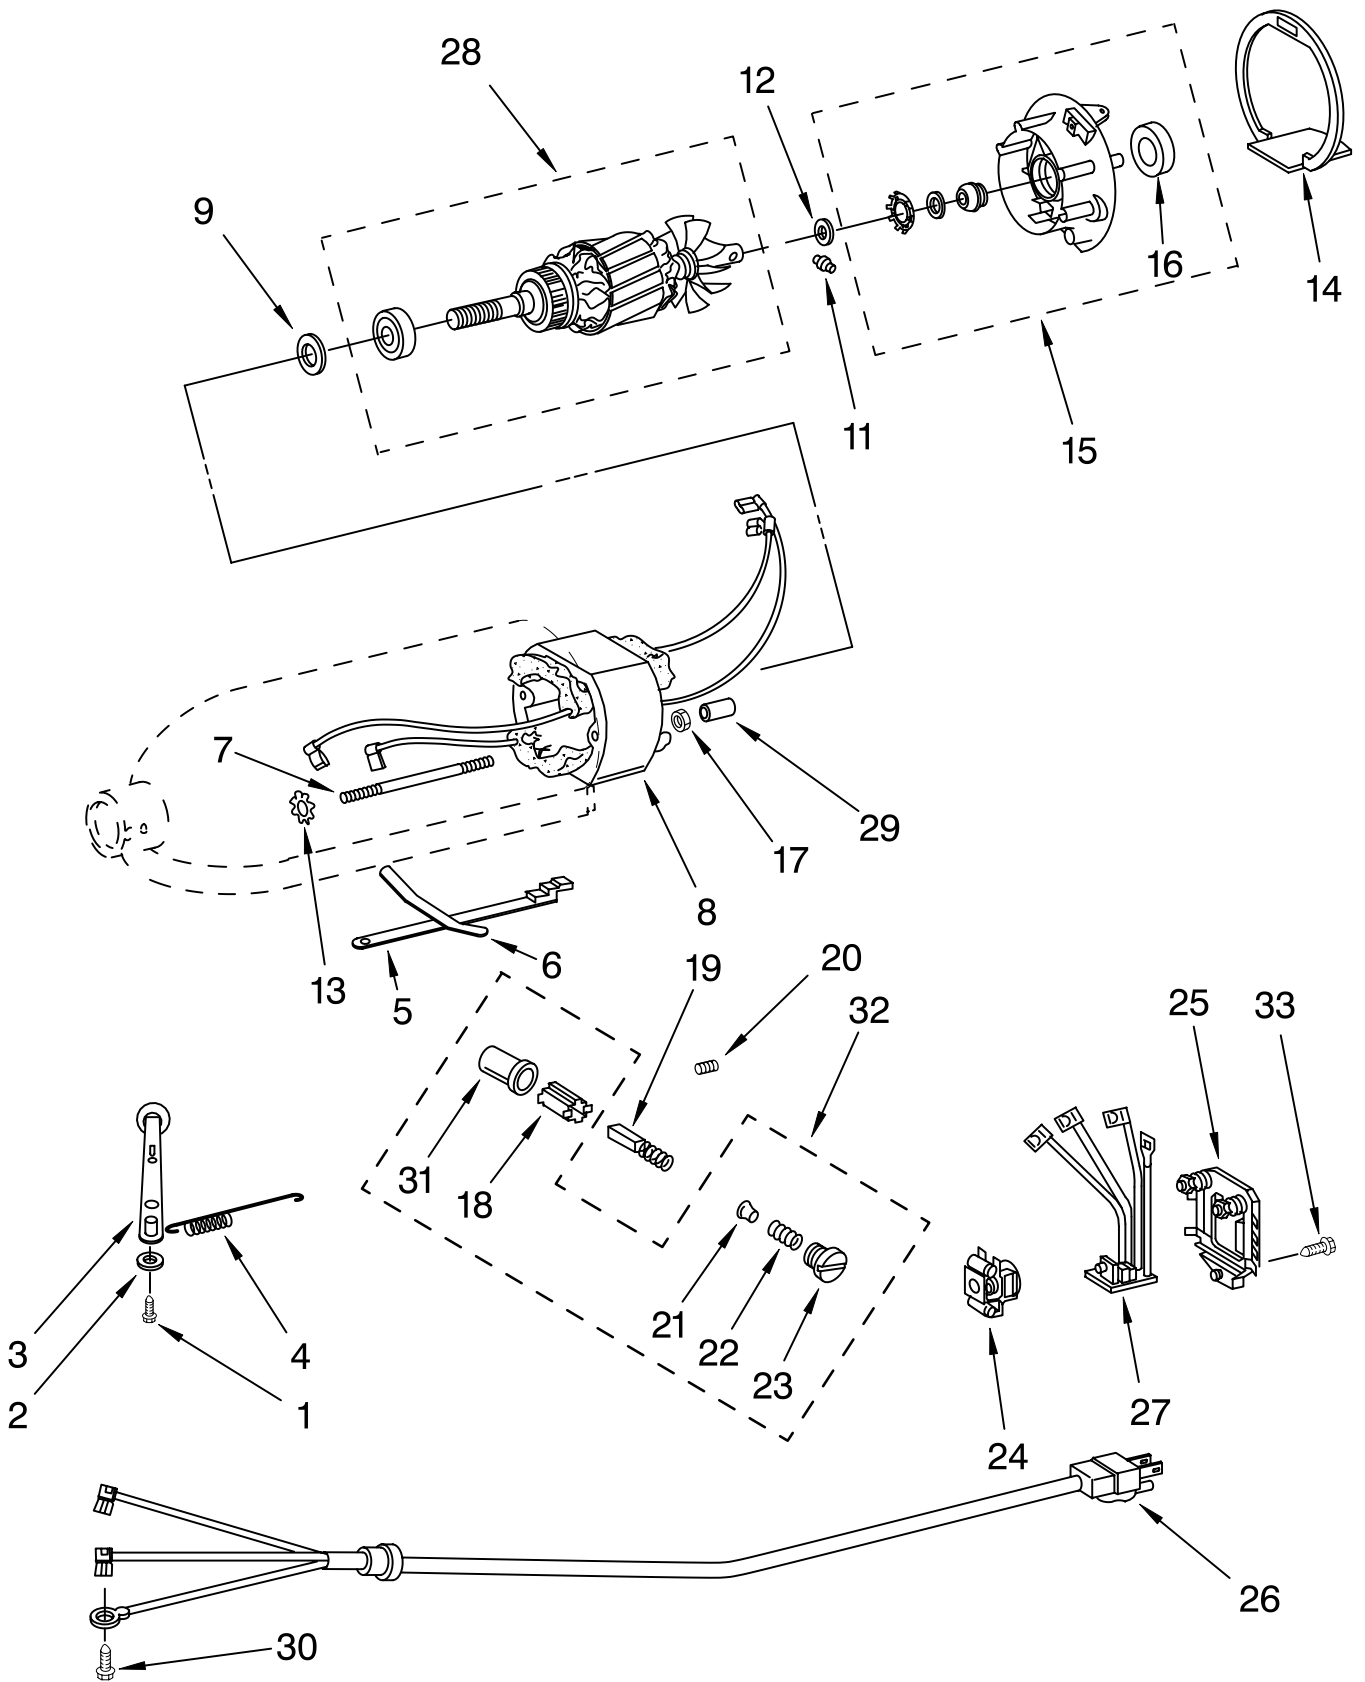

MOTOR AND CONTROL PARTS

FOR MODELS: KSM90_4

FOR ORDERING INFORMATION REFER TO PARTS PRICE LIST

MOTOR AND CONTROL PARTS

FOR MODELS: KSM90__4

Illus. No.	Part No.	DESCRIPTION
1	110679	Screw, Pivot
2	116241	Washer, Spring
3		Lever, Speed Control Assembly
	9709276	Black
4	3183680	Spring, Control Plate
5	3184176	Speed Link & Cam
6	240205	Spring, Flat
7	240769	Screw
8	9702695	Field Assembly
9	9704324	Washer, Bearing
11	16998	Stud, Governor Drive
12	3180162	Washer
13	W10068270	Washer
14	240775-1	Seal, End
15	3180526	Bracket, Bearing Asm.
16	3180238	Washer
17	8533905	Nut, Machine
18	240680	Insert, Brush Holder
19	9706416	Brush, Carbon
20	9707926	Screw, Set
21	116286	Cap, Spring Seat
22	116287	Spring, Cap
23		Cap, Brush Holder
	3184212	Black
24	17830	Governor Assembly
25	240904-2	Control Plate Assembly
26		Power Cord
	9701026	Black
27	9706595	Phase Control Board Assembly
28	9708315	Armature & Bearing
29	4162634	Sleeve, Motor Stud
30	3184609	Screw, Ground
31	3179908	Housing, Brush Holder
32	4162546	Brush Holder
33	W10068260	Screw

FOR ORDERING INFORMATION REFER TO PARTS PRICE LIST