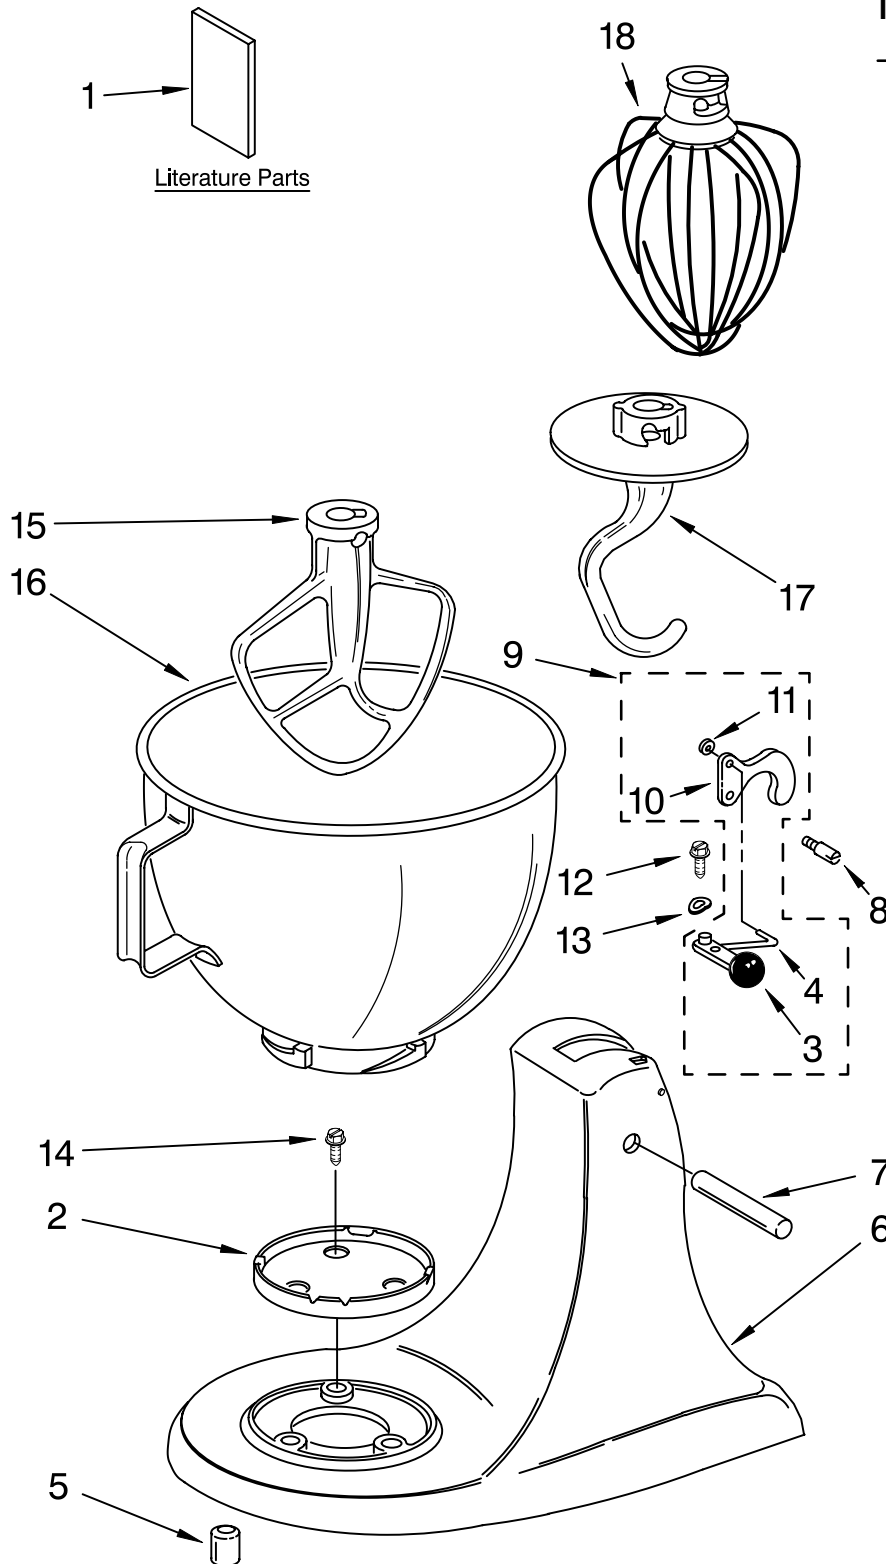

BASE AND PEDESTAL UNIT

FOR MODELS: KSM90__4

Illus. No.	Part No.	DESCRIPTION
1	9709784	Literature Parts Use & Care Guide (Trilingual)
	8212372	Repair Parts List
2	4163032	Screw Cap Kit
3	9709280	Lever, Latch Black
4	24450	Link, Latch
5	115792	Foot, Base
6	**	Pedestal
7	16910	Pin, Hinge
8	103993	Screw, Latch Bearing
9	24452	Latch, Link & Lever
10	9709055	Latch
11	8533912	Washer
12	110679	Screw, Pivot
13	116241	Washer, Spring
14	3400020	Screw
15	9708470	Beater, Flat
16	4163336	Bowl And Base (4 1/2 Qt.)
17	9708471	Dough Hook
18	9706446	Wire Whip

** Refer to Page 3
Color Variation Parts

FOR ORDERING INFORMATION REFER TO PARTS PRICE LIST