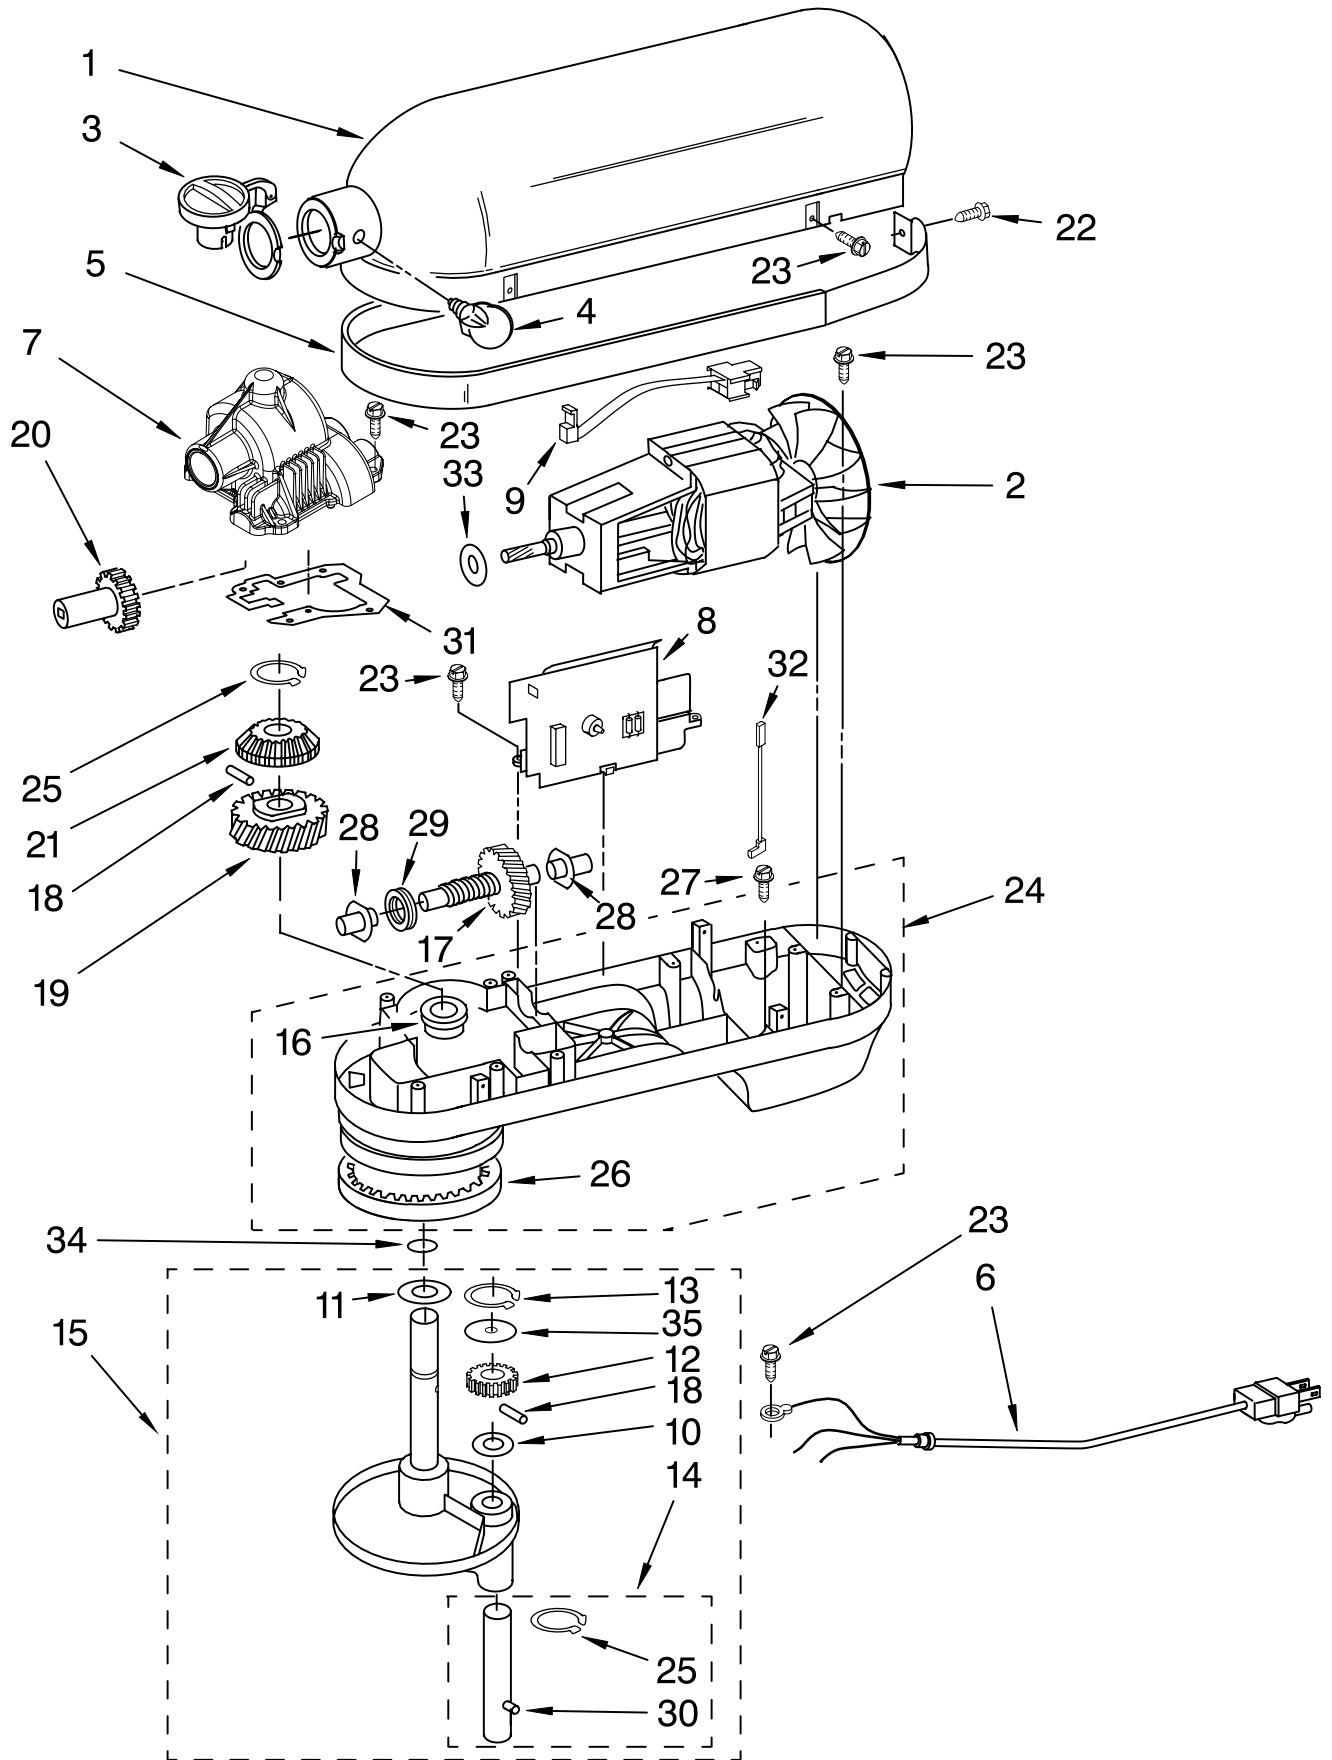

CASE, GEARING AND PLANETARY UNIT

For Model: KV25G0X_5

FOR ORDERING INFORMATION REFER TO PARTS PRICE LIST

CASE, GEARING AND PLANETARY UNIT

For Model: KV25G0X_5

<u>Illus. No.</u>	<u>Part No.</u>	<u>DESCRIPTION</u>
1	**	Gearcase Motor Housing
2	9707507	Motor (10 Tooth)
3	9703315	Cap, Attachment Hub (Hinged)
4		Thumb Screw
	9709196	Grey
	9709194	Black
5	**	Band, Trim
6		Power Cord
	9706551	White
	9706552	Black
7	9709125	Transmission Housing Assembly
8		Control Assembly
	9706648	Black Knob
	9706649	Grey Knob
9	9703312	Sensor, Hall Effect
10	9706090	Washer
11	9703434	Washer, Fiber
12	9707627	Gear, Pinion
13	9703438	Clip, Retaining
14	9708191	Shaft, Agitator
15	**	Planetary Assembly
16	16897	Bearing, Lower Center
17	9709231	Gear, Worm
18	9707223	Pin, Retaining
19	9706529	Gear, Worm Follower
20	9703338	Gear, Attachment Hub Bevel
21	9703337	Gear, Bevel
22	3400617	Screw
23	3400814	Screw
24	**	Lower Gear Case
25	9703680	Retaining Clip
26	9703339	Gear, Internal
27	3400200	Screw
28		Bearing
	9703560	Front
	9703570	Rear
29	9703445	Bearing, Thrust
30	9704677	Pin, Groove
31	9709511	Gasket, Transmission
32	9706036	Lead, Motor to Control
33	9706247	Seal, Motor Shaft
34	67500-55	"O" Ring
35	8533910	Washer

**Refer To Pages 2 & 3
Color Variation Parts

FOR ORDERING INFORMATION REFER TO PARTS PRICE LIST