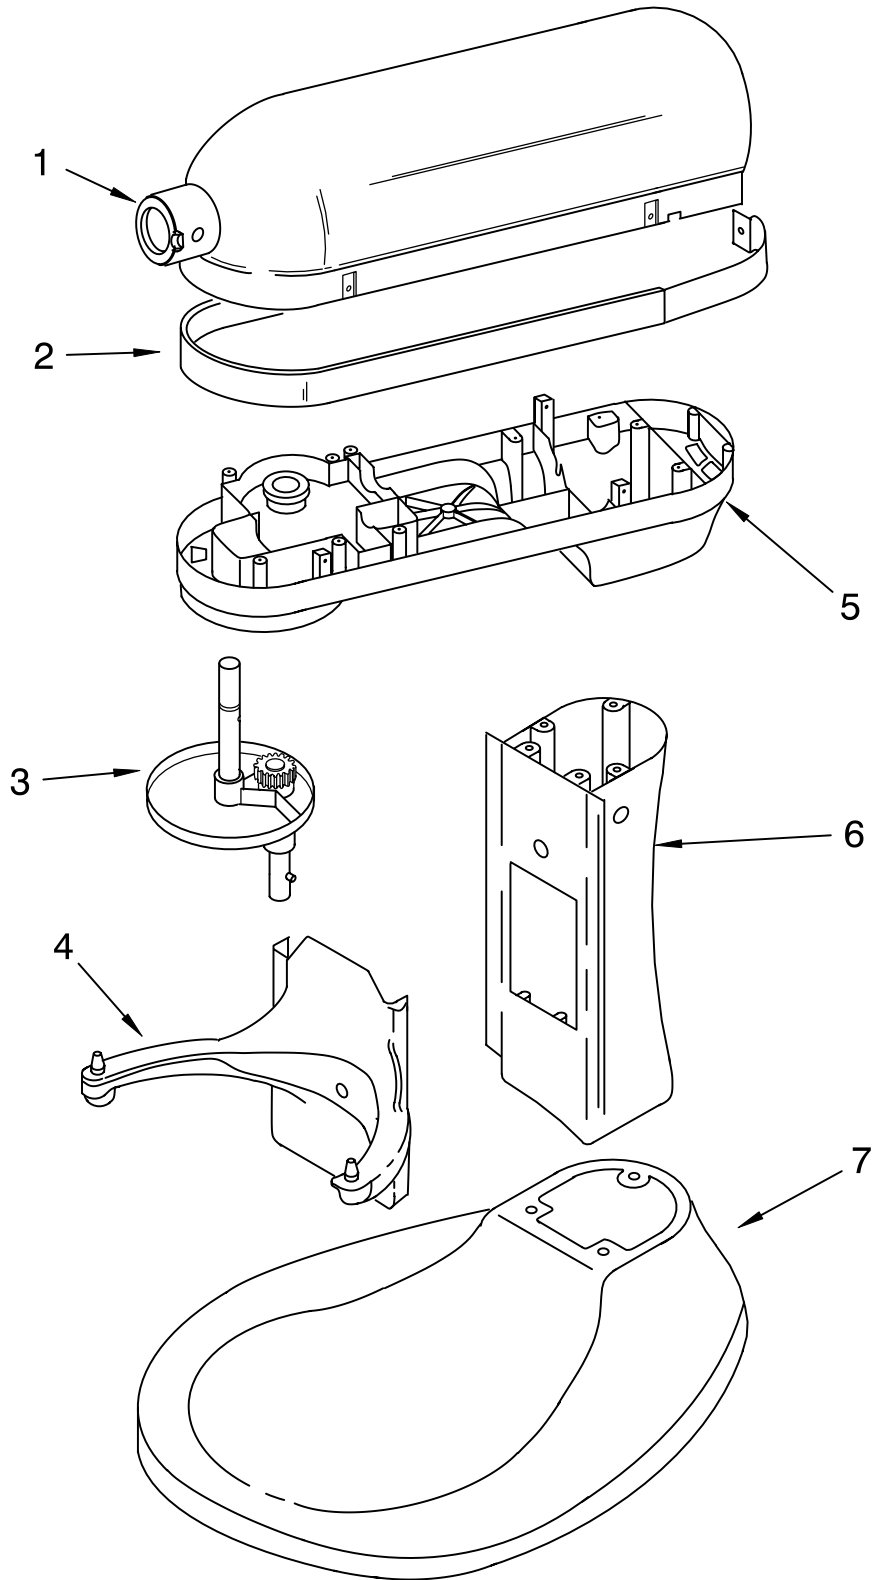

COLOR VARIATION PARTS

For Model: KV25G0X_5

FOR ORDERING INFORMATION REFER TO PARTS PRICE LIST