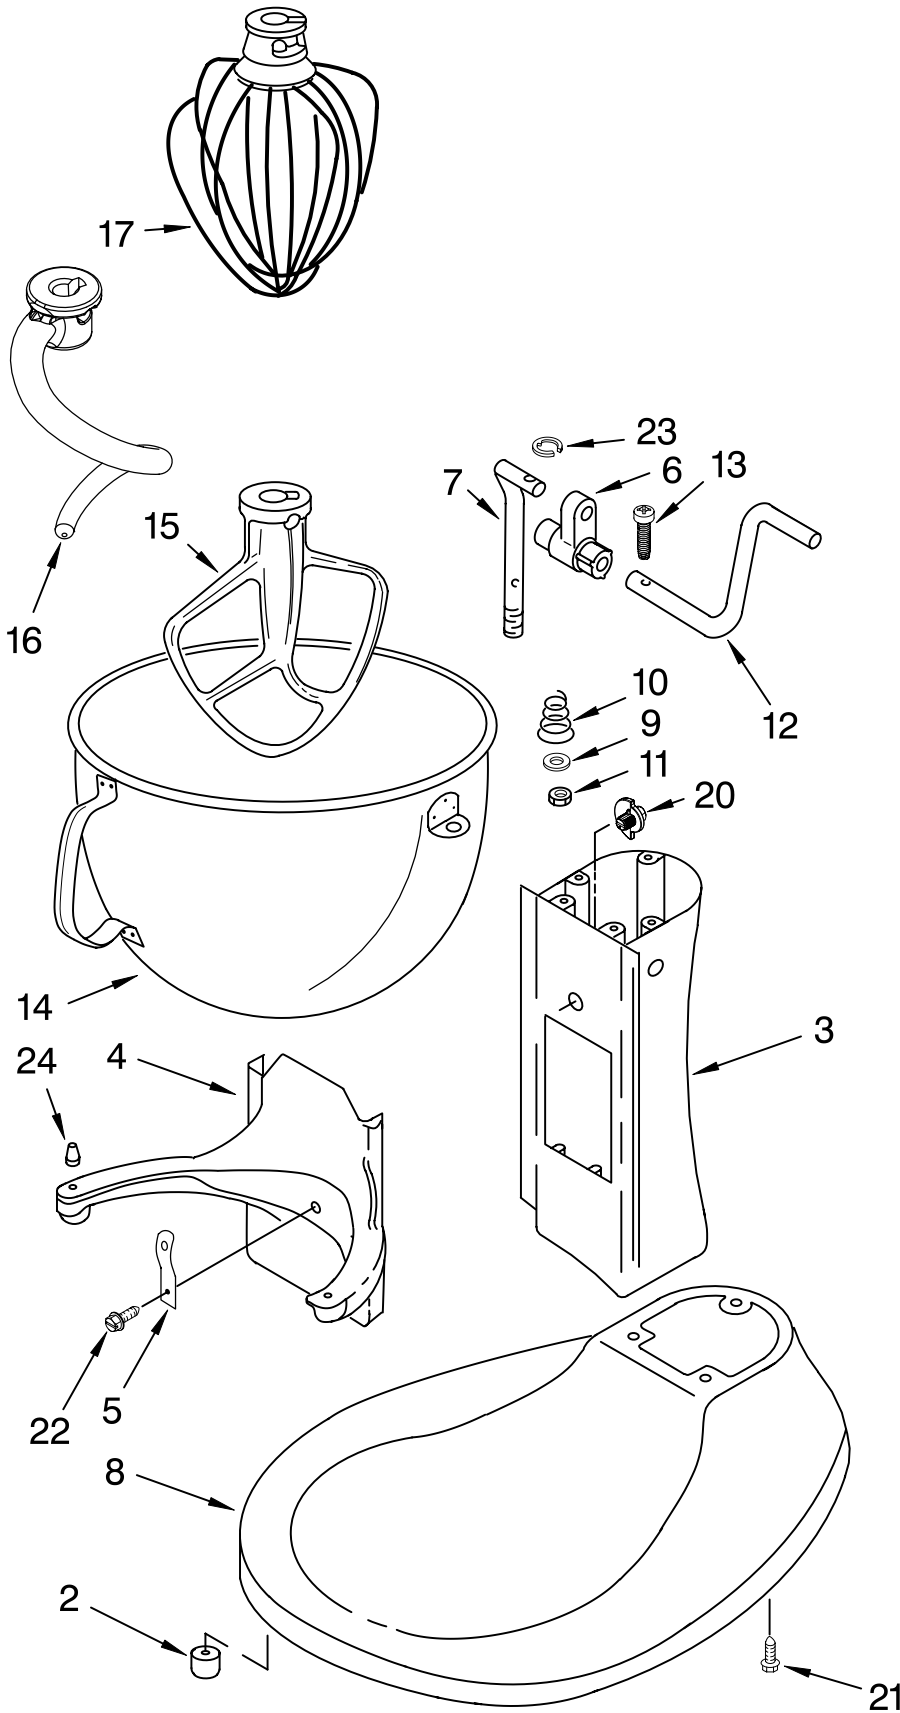

FOR ORDERING INFORMATION REFER TO PARTS PRICE LIST

CASE, GEARING AND PLANETARY UNIT

For Model: KV25G0X_5

FOR ORDERING INFORMATION REFER TO PARTS PRICE LIST

CASE, GEARING AND PLANETARY UNIT

For Model: KV25G0X_5

<u>Illus. No.</u>	<u>Part No.</u>	<u>DESCRIPTION</u>
1	**	Gearcase Motor Housing
2	9707507	Motor (10 Tooth)
3	9703315	Cap, Attachment Hub (Hinged)
4		Thumb Screw
	9709196	Grey
	9709194	Black
5	**	Band, Trim
6		Power Cord
	9706551	White
	9706552	Black
7	9709125	Transmission Housing Assembly
8		Control Assembly
	9706648	Black Knob
	9706649	Grey Knob
9	9703312	Sensor, Hall Effect
10	9706090	Washer
11	9703434	Washer, Fiber
12	9707627	Gear, Pinion
13	9703438	Clip, Retaining
14	9708191	Shaft, Agitator
15	**	Planetary Assembly
16	16897	Bearing, Lower Center
17	9709231	Gear, Worm
18	9707223	Pin, Retaining
19	9706529	Gear, Worm Follower
20	9703338	Gear, Attachment Hub Bevel
21	9703337	Gear, Bevel
22	3400617	Screw
23	3400814	Screw
24	**	Lower Gear Case
25	9703680	Retaining Clip
26	9703339	Gear, Internal
27	3400200	Screw
28		Bearing
	9703560	Front
	9703570	Rear
29	9703445	Bearing, Thrust
30	9704677	Pin, Groove
31	9709511	Gasket, Transmission
32	9706036	Lead, Motor to Control
33	9706247	Seal, Motor Shaft
34	67500-55	"O" Ring
35	8533910	Washer

**Refer To Pages 2 & 3
Color Variation Parts

FOR ORDERING INFORMATION REFER TO PARTS PRICE LIST

BASE AND PEDESTAL UNIT

For Model: KV25G0X_5

Illus. No.	Part No.	DESCRIPTION
1		Literature Parts
	9708307	Use & Care Guide
	W10136426	Repair Parts List
2	9708649	Foot, Rubber
3	**	Column Assembly
4	**	Bowl Support
5	9703474	Latch, Bowl Spring
6	9706885	Arm, Bowl Lift
7	9706787	Rod, Bowl Lift
8	**	Base And Foot Supports
9	9703439	Washer
10	9237	Spring
11	8533907	Nut
12	9706788	Handle, Bowl Lift
13	3400863	Screw
14	9703550	Bowl (5 Qt)
15	9708610	Beater, Flat
16	9703656	Hook, Dough
17	9703491	Whip, Wire
20	9703426	Cam, Adjusting
21	3400200	Screw
22	3400018	Screw
23	9703307	Clip
24	240185	Pin, Bowl Locating