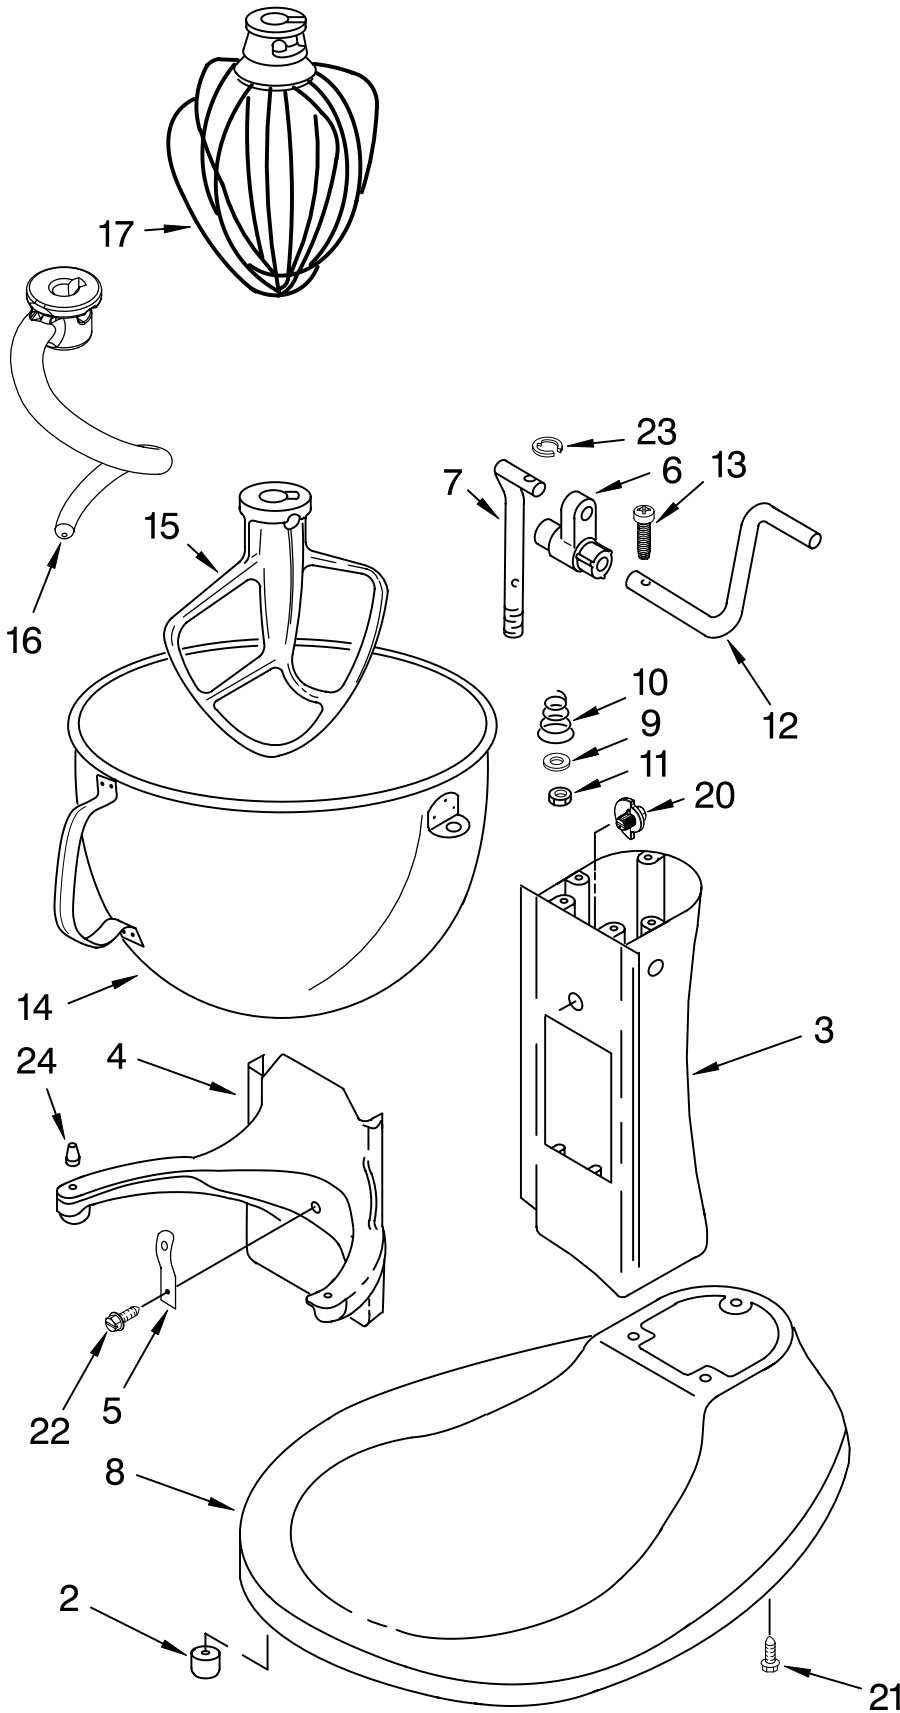

# CASE, GEARING AND PLANETARY UNIT

For Model: KV25G0X\_5

<u>Illus. No.</u>	<u>Part No.</u>	<u>DESCRIPTION</u>
1	**	Gearcase Motor Housing
2	9707507	Motor (10 Tooth)
3	9703315	Cap, Attachment Hub (Hinged)
4		Thumb Screw
	9709196	Grey
	9709194	Black
5	**	Band, Trim
6		Power Cord
	9706551	White
	9706552	Black
7	9709125	Transmission Housing Assembly
8		Control Assembly
	9706648	Black Knob
	9706649	Grey Knob
9	9703312	Sensor, Hall Effect
10	9706090	Washer
11	9703434	Washer, Fiber
12	9707627	Gear, Pinion
13	9703438	Clip, Retaining
14	9708191	Shaft, Agitator
15	**	Planetary Assembly
16	16897	Bearing, Lower Center
17	9709231	Gear, Worm
18	9707223	Pin, Retaining
19	9706529	Gear, Worm Follower
20	9703338	Gear, Attachment Hub Bevel
21	9703337	Gear, Bevel
22	3400617	Screw
23	3400814	Screw
24	**	Lower Gear Case
25	9703680	Retaining Clip
26	9703339	Gear, Internal
27	3400200	Screw
28		Bearing
	9703560	Front
	9703570	Rear
29	9703445	Bearing, Thrust
30	9704677	Pin, Groove
31	9709511	Gasket, Transmission
32	9706036	Lead, Motor to Control
33	9706247	Seal, Motor Shaft
34	67500-55	"O" Ring
35	8533910	Washer

# BASE AND PEDESTAL UNIT

For Model: KV25G0X\_5

Illus. No.	Part No.	DESCRIPTION
1		Literature Parts
	9708307	Use & Care Guide
	W10136426	Repair Parts List
2	9708649	Foot, Rubber
3	**	Column Assembly
4	**	Bowl Support
5	9703474	Latch, Bowl Spring
6	9706885	Arm, Bowl Lift
7	9706787	Rod, Bowl Lift
8	**	Base And Foot Supports
9	9703439	Washer
10	9237	Spring
11	8533907	Nut
12	9706788	Handle, Bowl Lift
13	3400863	Screw
14	9703550	Bowl (5 Qt)
15	9708610	Beater, Flat
16	9703656	Hook, Dough
17	9703491	Whip, Wire
20	9703426	Cam, Adjusting
21	3400200	Screw
22	3400018	Screw
23	9703307	Clip
24	240185	Pin, Bowl Locating