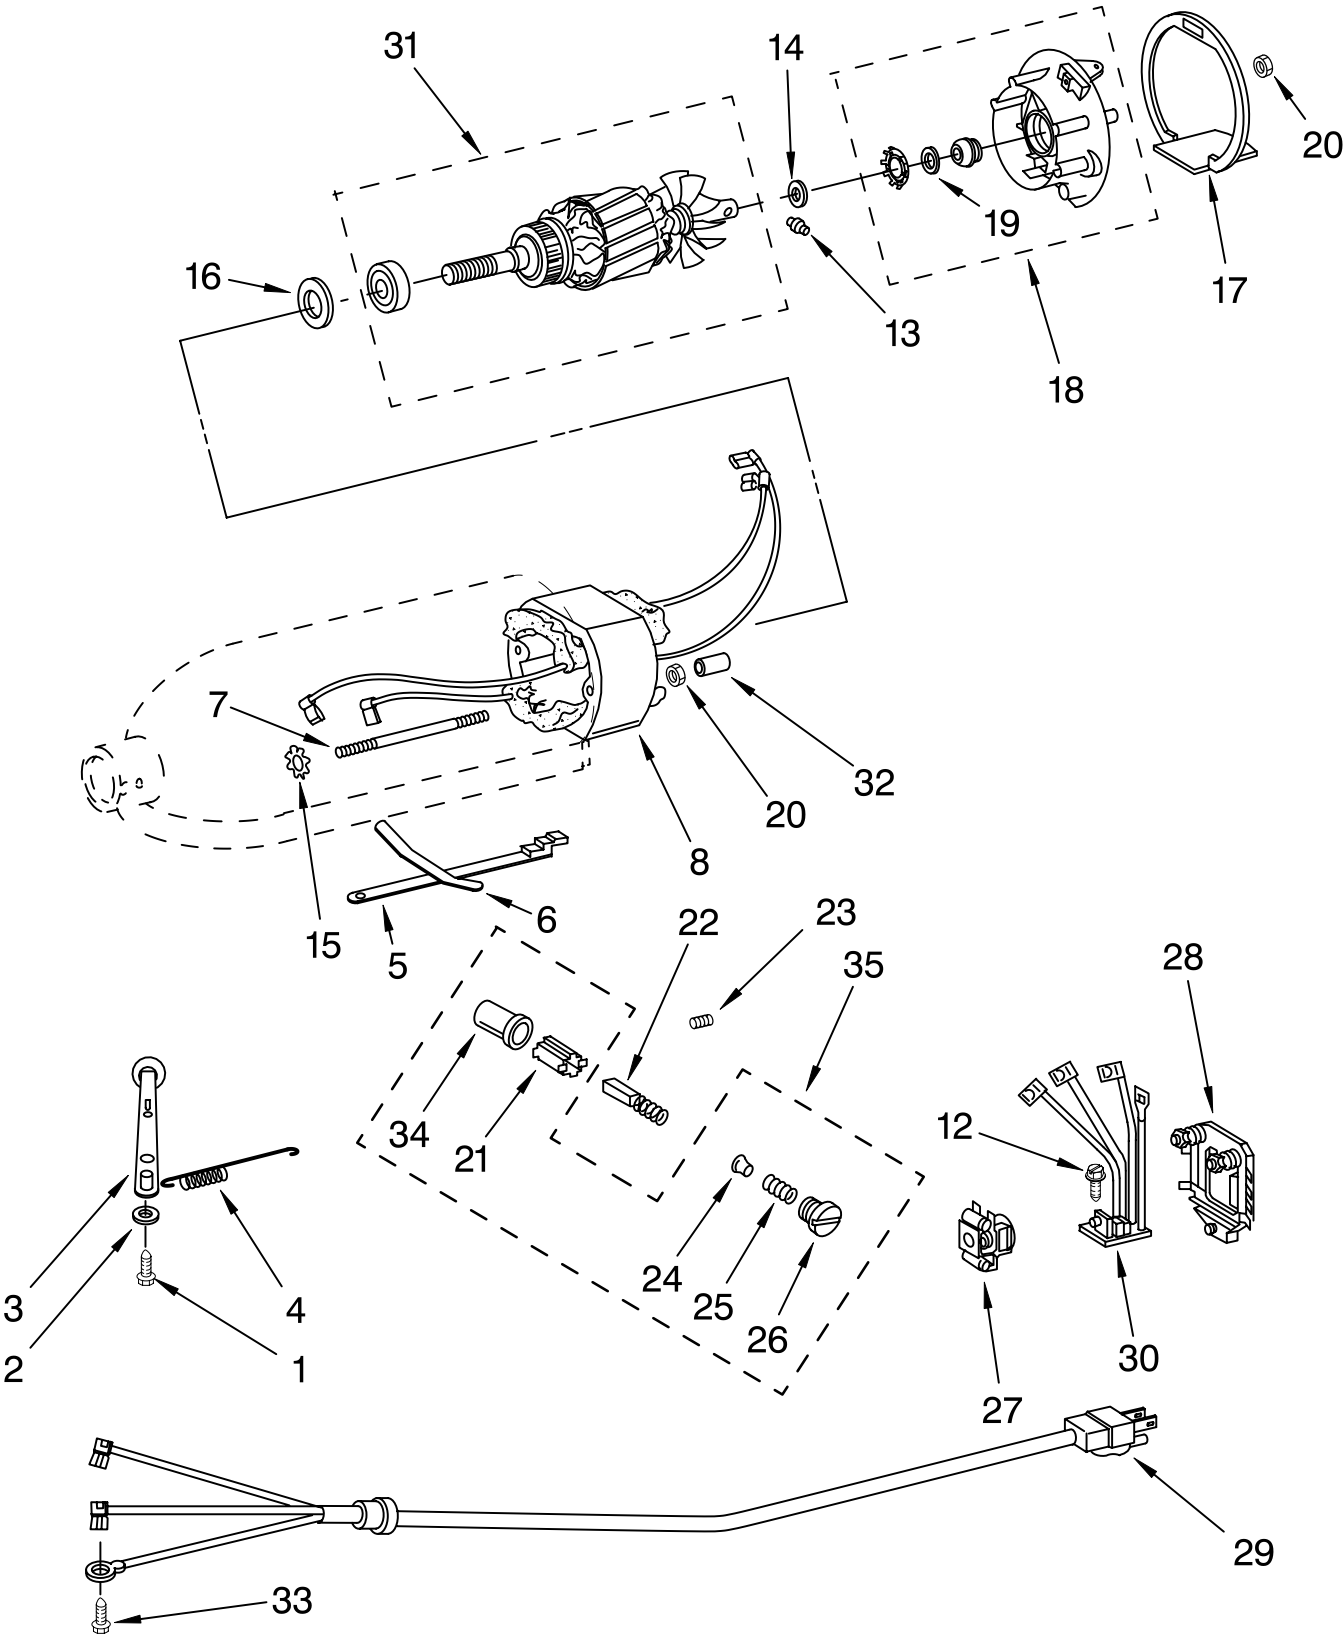

MOTOR AND CONTROL PARTS

For Models: 5KSM150PSS_0

FOR ORDERING INFORMATION REFER TO PARTS PRICE LIST

MOTOR AND CONTROL PARTS

For Models: 5KSM150PSS__0

Illus. No.	Part No.	DESCRIPTION
1	110679	Screw, Pivot
2	116241	Washer, Spring
3		Switch Lever And Stud
	9709276	Black
4	3183680	Spring, Control Plate
5	3184176	Speed Link & Cam
6	240205	Spring, Flat
7	240769	Screw, Stator
8	9701670	Field Assembly
12	W10068260	Screw
13	16998	Stud, Governor Drive
14	3180162	Washer
15	W10068270	Washer
16	9704324	Washer, Ball Bearing (Front)
17	3184356	Seal, End
18	3180526	Bracket, Bearing Asm.
19	3180238	Washer
20	8533905	Nut, Machine
21	240680	Insert, Brush Holder
22	9706416	Brush, Carbon
23	9707926	Screw
24	116286	Cap, Spring Seat
25	116287	Spring, Cap
26		Cap, Brush Holder
	3184212	Black
27	17830	Governor Assembly
28	240904-2	Control Plate Assembly
29		Power Cord
	9704389	White
	9704390	Black
30	9706596	Phase Control Board
31	9708316	Armature & Bearing
32	4162634	Sleeve, Motor Stud
33	3184086	Screw
34	3179908	Housing, Brush Holder
35	4162546	Brush Holder

FOR ORDERING INFORMATION REFER TO PARTS PRICE LIST