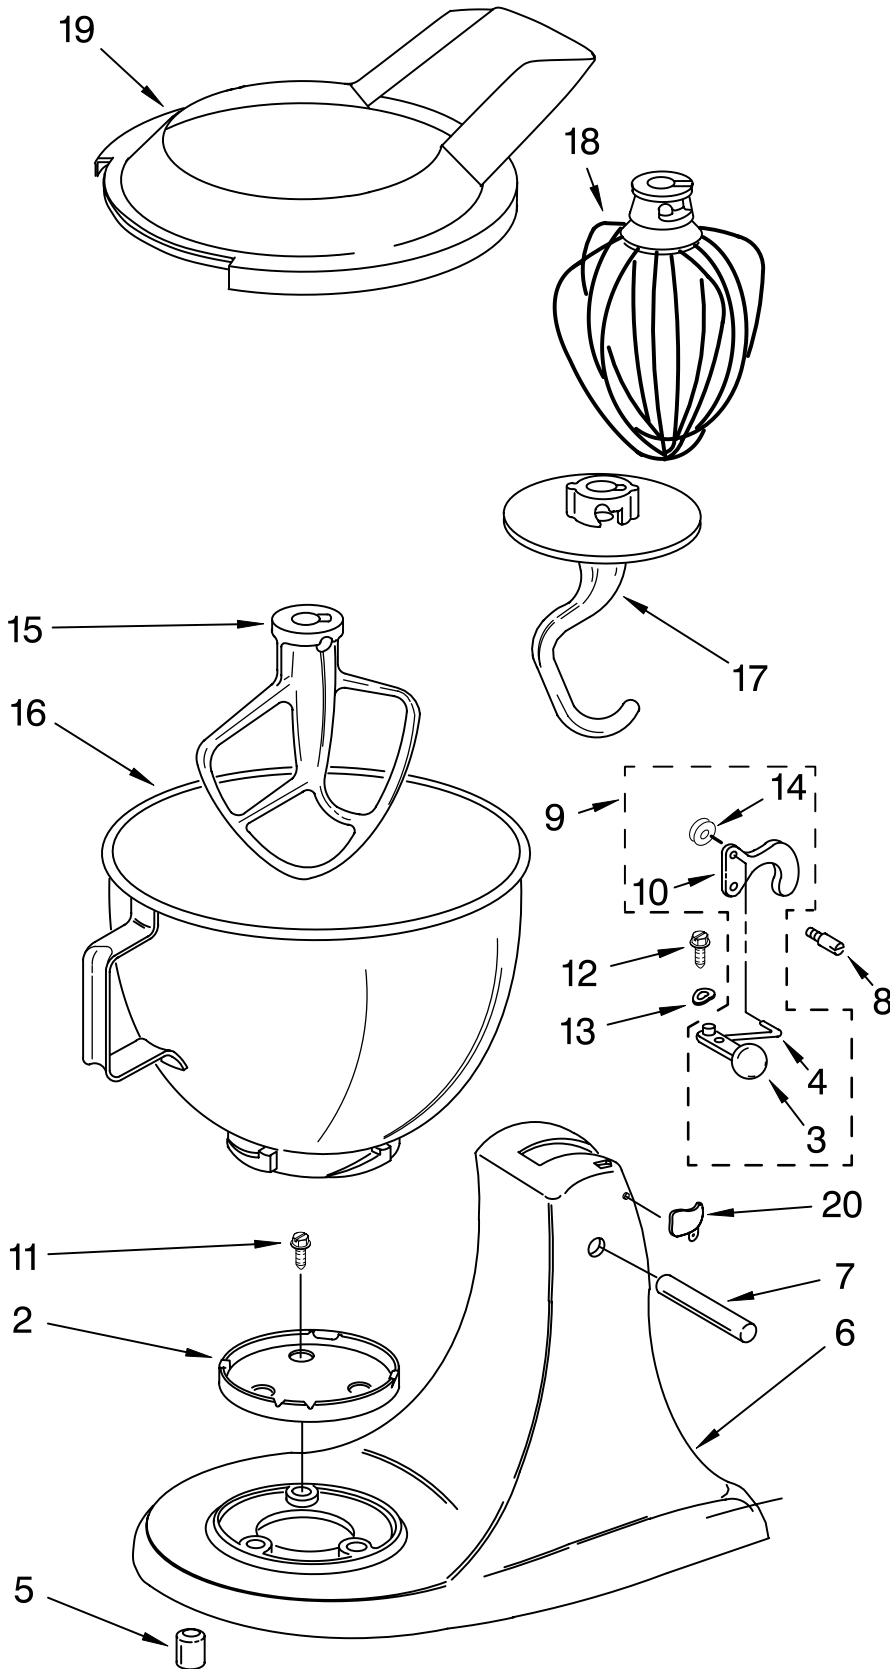

BASE AND PEDESTAL UNIT

For Models: 5KSM150PSS__0

Illus. No.	Part No.	DESCRIPTION
1		Literature Parts
	9709309	Use & Care Guide
	8212362	Repair Parts List
2	4162529	Screw Cap Kit
3		Lever, Latch
	9709267	Black
4	24450	Link, Latch
5	115792	Foot, Base
6	**	Pedestal
7	16910	Pin, Hinge
8	103993	Screw, Latch Bearing
9	3184200	Latch, Link Assy
10	9709055	Latch
11	3400020	Screw
12	110679	Screw, Pivot
13	116241	Washer, Spring
14	8533912	Washer
15		Beater, Flat
	9708472	Coated, White
16	9706619	Bowl, 5 QT.
17	9708471	Dough Hook
18	9706446	Wire Whip
19	3177975	Pouring Shield
20		Head Lock
	3184262	White
	3184264	Black

**REFER TO PAGES 2 & 3.

FOR ORDERING INFORMATION REFER TO PARTS PRICE LIST