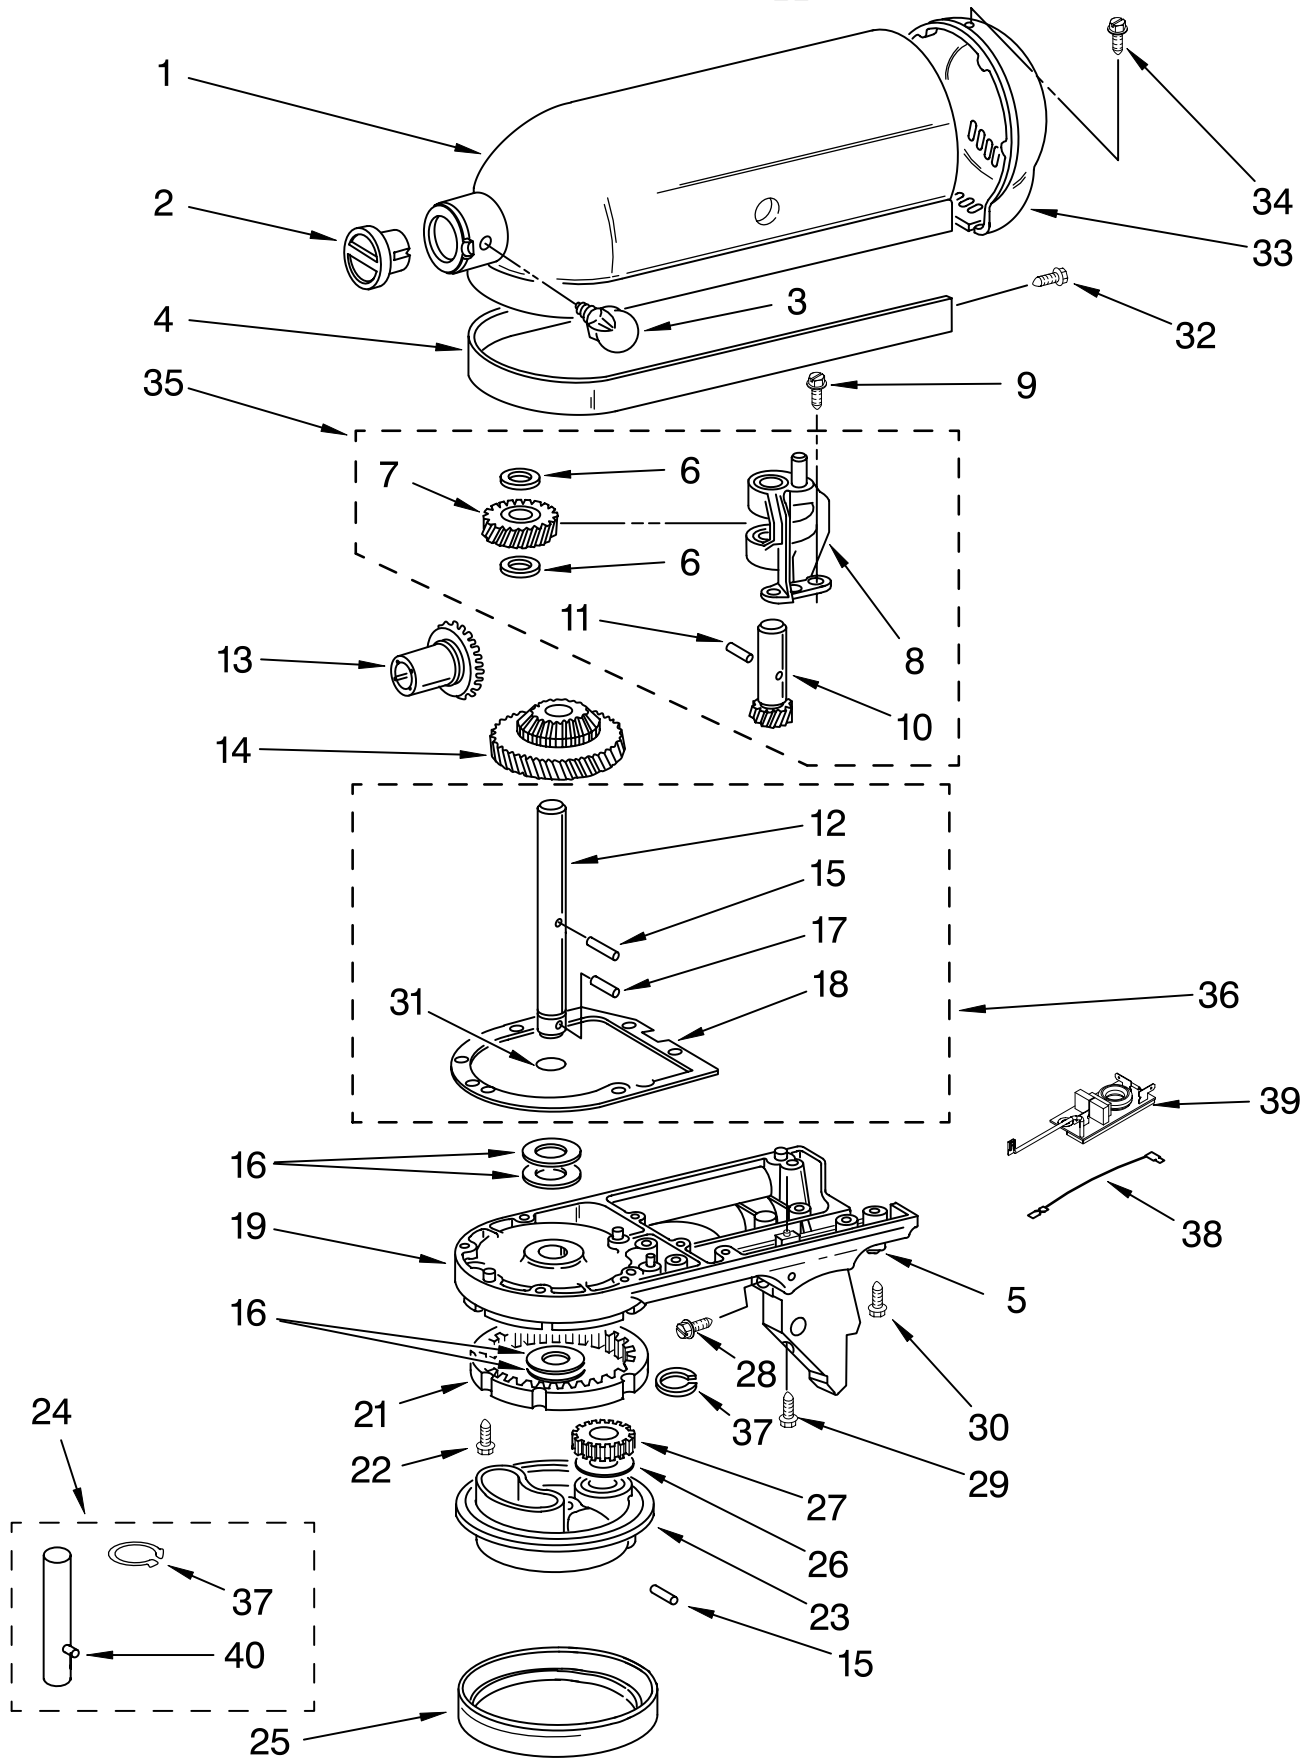

CASE, GEARING AND PLANETARY UNIT

For Models: 5KSM150PSS__0

FOR ORDERING INFORMATION REFER TO PARTS PRICE LIST

CASE, GEARING AND PLANETARY UNIT

For Models: 5KSM150PSS__0

Illus. No.	Part No.	DESCRIPTION
1	**	Gearcase Motor Housing
2		Cap, Attachment Hub
	242765-2	Chrome
3		Thumb Screw
	9709194	Black
4	**	Band, Trim
5	8533914	Lock Washer
6	3180161	Washer
7	4162897	Worm Gear
8	240308	Worm Gear Bracket And Bearing
9	3400022	Screw
10	240210-2	Shaft & Pinion
11	9705444	Pin
12	240026	Shaft, Vertical Center
13	9703907	Gear, Attachment Hub Bevel
14	9703905	Bevel Pinion
15	240018-1	Pin, Agitator Shaft
16	3180163	Washer
17	9705443	Pin, Groove
18	4162324	Gasket, Transmission Case
19	**	Lower Gear Case
21	9703904	Gear, Internal
22	3400020	Screw
23	**	Planetary
24	3184052	Agitator Shaft
25		Ring, Planetary
	240285-2	Polished Finish
	240285	Standard Finish
26	3180163	Washer
27	9703903	Pinion, Gear
28	89411	Screw
29	3400203	Screw, Set
30	3400025	Screw, Machine
31	67500-55	"O" Ring
32	311932	Screw
33	**	Cover, End
34	4162914	Screw
35	240309-2	Worm Gear Bracket and Gear
36	4160474	Center Shaft & "O" Ring
37	9703438	Ring
38	9702311	Lead, Filter Control Board
39	9705132	RFI Filter
40	9704677	Pin, Groove

**Refer to Page 2
Color Variation Parts

FOR ORDERING INFORMATION REFER TO PARTS PRICE LIST