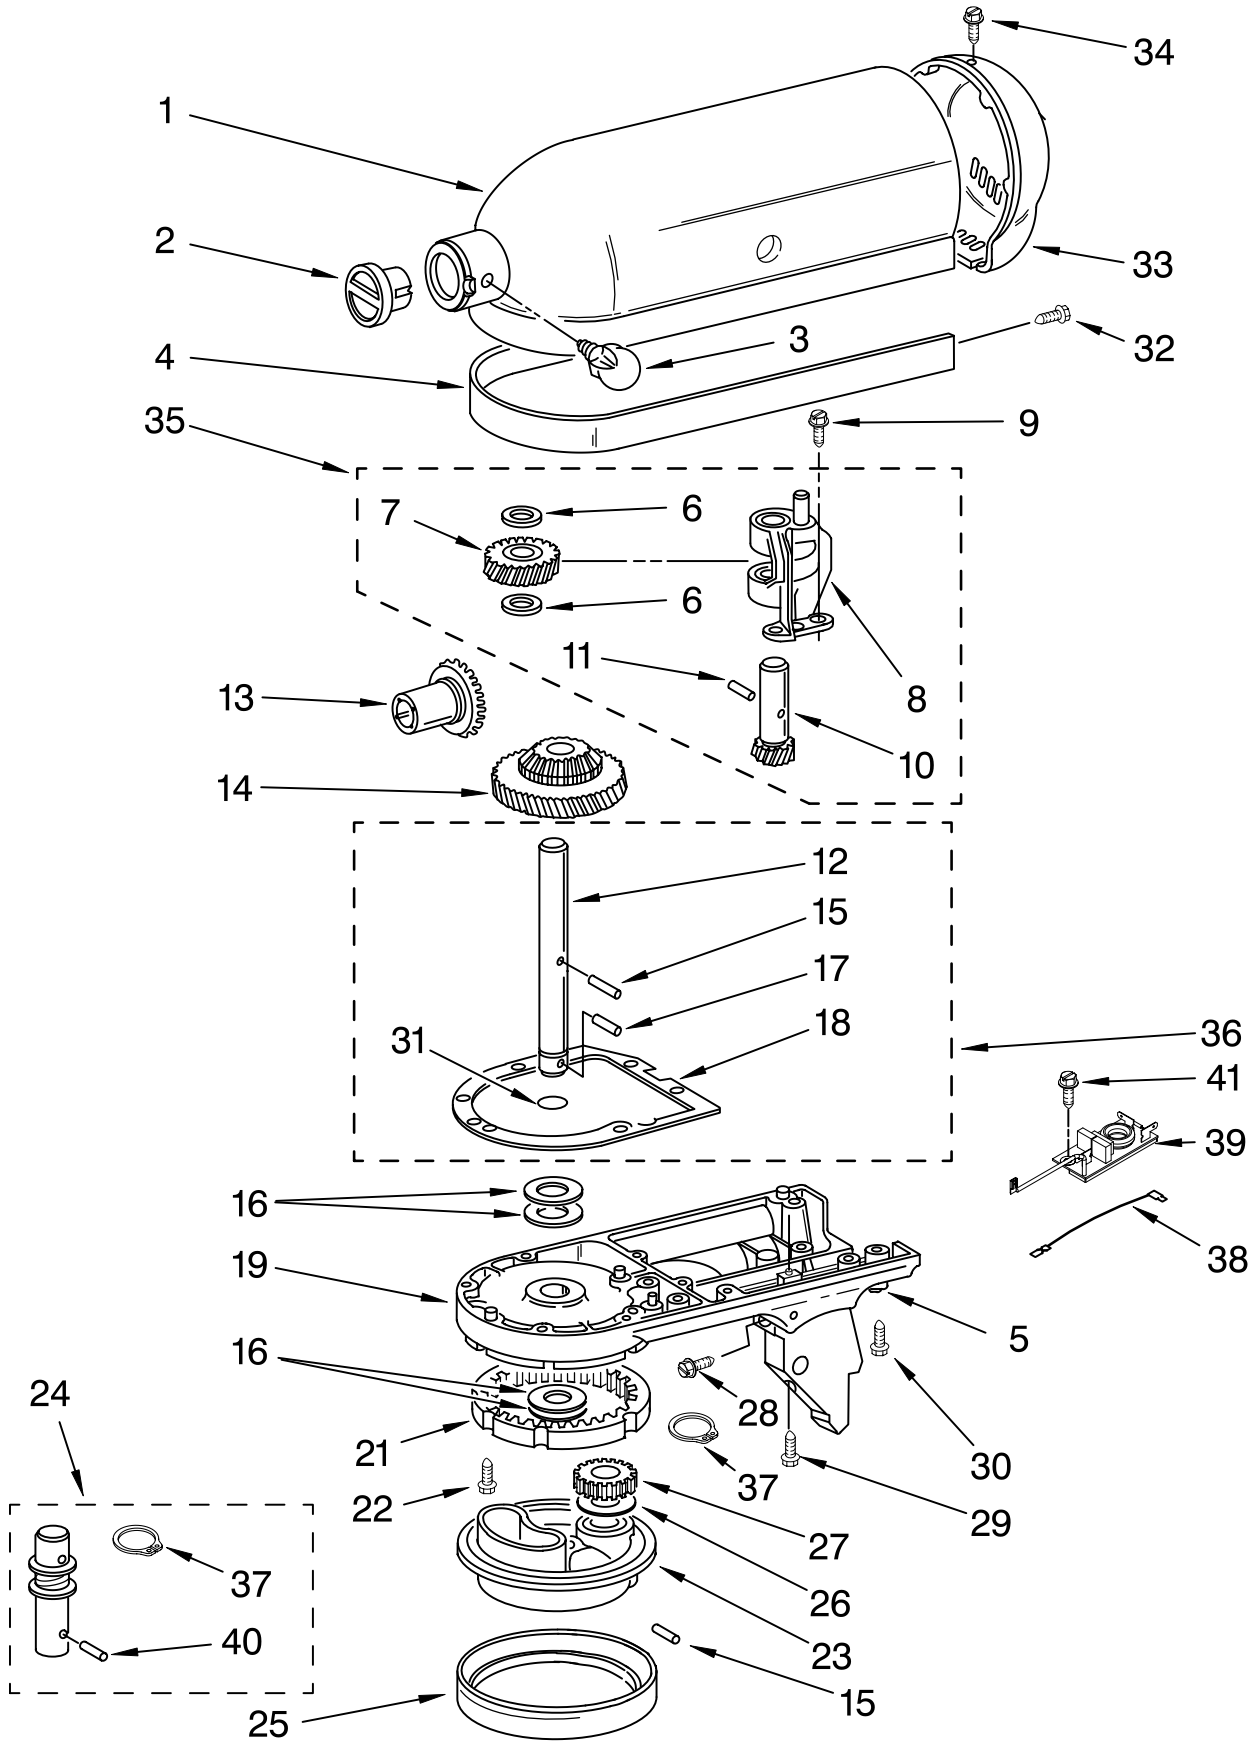

CASE, GEARING AND PLANETARY UNIT

For Models: 5KSM150PSS_4

FOR ORDERING INFORMATION REFER TO PARTS PRICE LIST

CASE, GEARING AND PLANETARY UNIT

For Models: 5KSM150PSS__4

<u>Illus. No.</u>	<u>Part No.</u>	<u>DESCRIPTION</u>
1	**	Gearcase Motor Housing
2		Cap, Attachment Hub
	242765-2	Chrome
3		Thumb Screw
	9709194	Black
4	**	Band, Trim
5	8533914	Lock Washer
6	3180161	Washer
7	W10112253	Worm Gear
8	240308	Worm Gear Bracket And Bearing
9	3400022	Screw
10	240210-2	Gear, Shaft and Pinion
11	9705444	Pin
12	240026	Shaft, Vertical Center
13	9705130	Gear, Attachment Hub Bevel
14	9709627	Gear, Bevel Pinion and Center
15	240018-1	Pin, Agitator Shaft
16	3180163	Washer
17	9705443	Pin, Groove
18	4162324	Gasket, Transmission
19	**	Lower Gear Case
21	9703904	Gear, Internal
22	103994	Screw
23	**	Planetary
24	3184052	Agitator Shaft
25		Ring, Planetary
	240285-2	Polished Finish
	240285	Standard Finish
26	9706090	Washer
27	9703903	Gear, Pinion
28	89411	Screw, Adjusting
29	3400203	Screw, Set
30	3400025	Screw, Machine
31	67500-55	"O" Ring
32	311932	Screw
33	**	Cover, End
34	4162914	Screw
35	240309-2	Worm Gear Bracket and Gear
36	4160474	Center Shaft & "O" Ring
37	9703438	Ring, Retaining
38	9702311	Lead, Filter Control Board
39	9705132	RFI Filter
40	9704677	Pin, Groove
41	3184086	Screw

**Refer to Pages 2 & 3
Color Variation Parts

FOR ORDERING INFORMATION REFER TO PARTS PRICE LIST