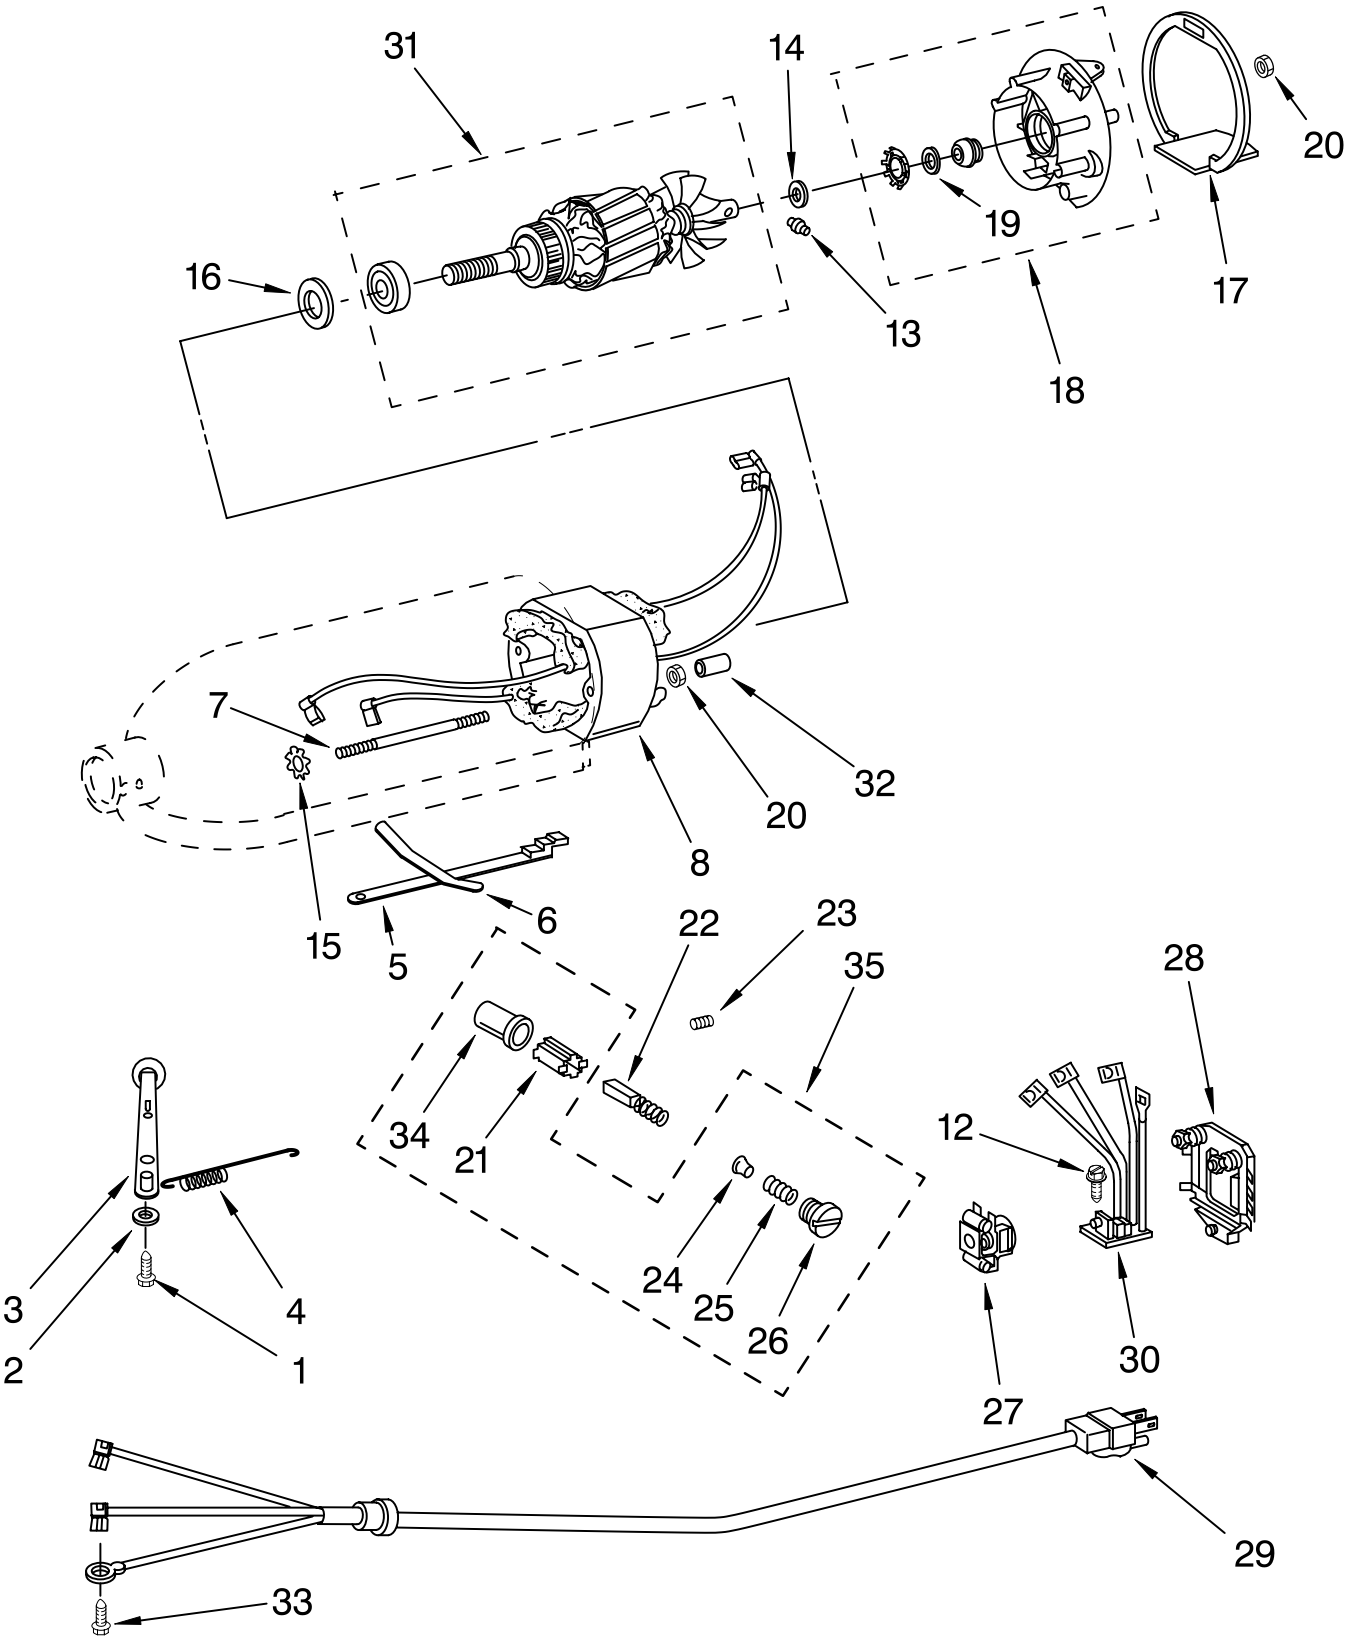

MOTOR AND CONTROL PARTS

For Models: 5KSM150PSS_4

FOR ORDERING INFORMATION REFER TO PARTS PRICE LIST

MOTOR AND CONTROL PARTS

For Models: 5KSM150PSS_4

Illus. No.	Part No.	DESCRIPTION
1	110679	Screw, Pivot
2	116241	Washer, Spring
3		Control, Speed Assembly
	9709276	Black
4	3183680	Spring, Control Plate
5	3184176	Speed Link & Cam
6	240205	Spring, Flat
7	240769	Screw, Stator
8	9701670	Field Assembly
12	W10068260	Screw
13	16998	Stud, Governor Drive
14	3180162	Washer
15	W10068270	Washer
16	9704324	Washer, Ball Bearing (Front)
17	3184356	Seal, End
18	3180526	Bracket, Bearing Asm.
19	3180238	Washer, Felt
20	8533905	Nut, Machine
21	240680	Insert, Brush Holder
22	9706416	Brush, Carbon
23	9707926	Screw
24	116286	Cap, Spring Seat
25	116287	Spring, Cap
26		Cap, Brush Holder
	3184212	Black
27	17830	Governor Assembly
28	240904-2	Control Plate Assembly
29		Power Cord
	9704389	White
	9704390	Black
30	9706596	Phase Control Board
31	9708316	Armature & Bearing
32	4162634	Sleeve, Motor Stud
33	3184086	Screw
34	3179908	Housing, Brush Holder
35	4162546	Brush Holder

FOR ORDERING INFORMATION REFER TO PARTS PRICE LIST