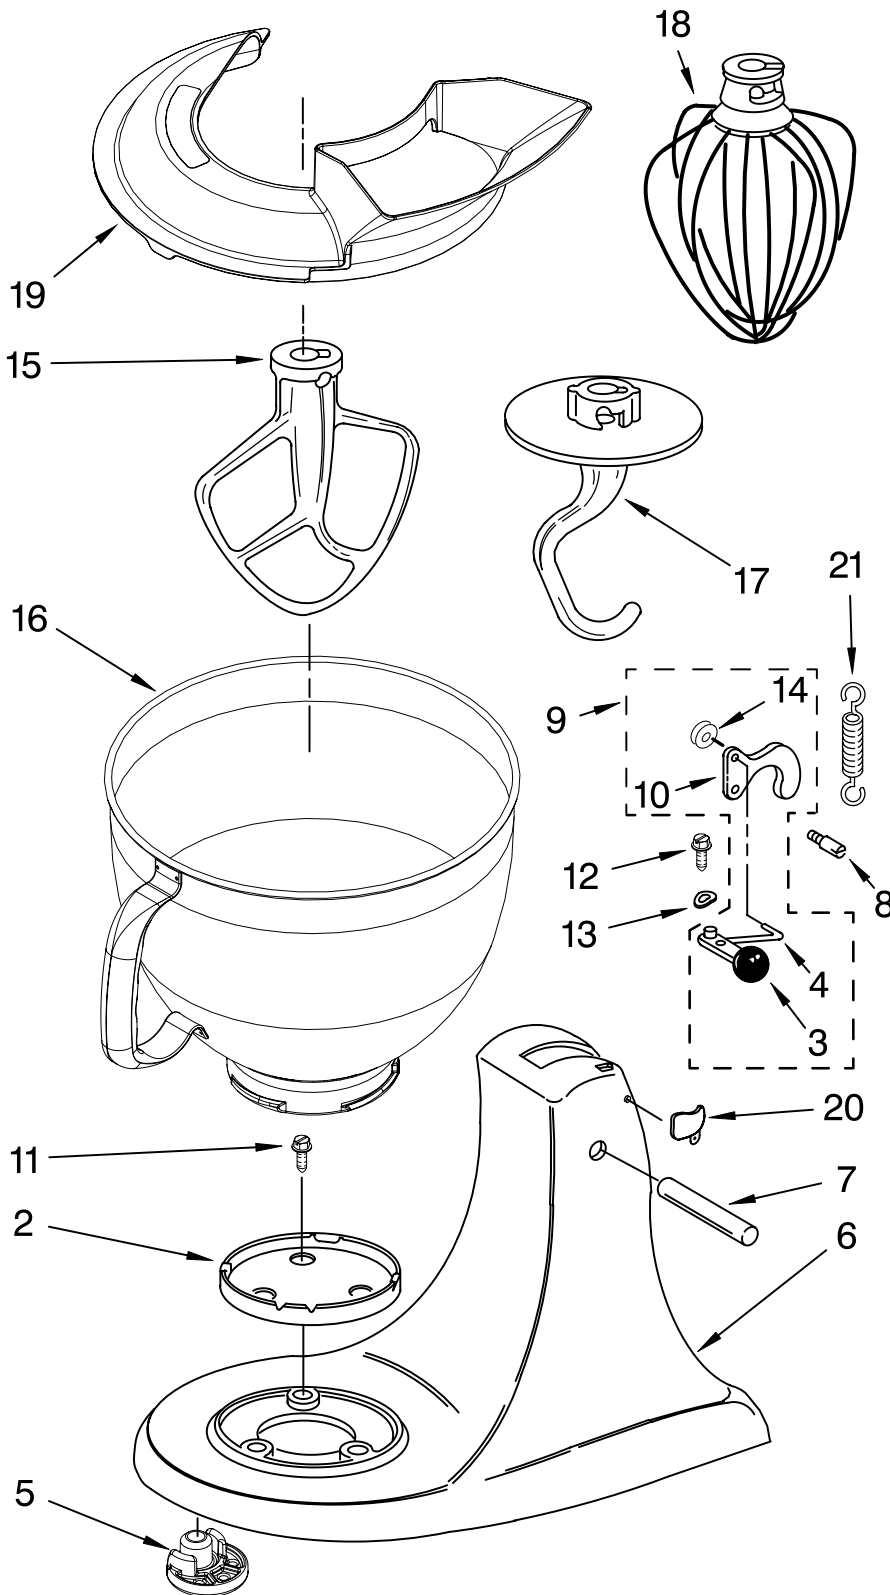

BASE AND PEDESTAL UNIT

For Models: 5KSM150PSS_4

Illus. No.	Part No.	DESCRIPTION
1		Literature Parts
	9709851	Use & Care Guide
	8212384	Repair Parts List
2	4162529	Screw Cap Kit
3		Lever, Latch
	9709267	Black
4	24450	Link, Latch
5	9709707	Foot, Base
6	**	Pedestal
7	16910	Pin, Hinge
8	103993	Screw, Latch Bearing
9	3184200	Latch, Link Assy
10	9709055	Latch
11	3400020	Screw
12	110679	Screw, Pivot
13	116241	Washer, Spring
14	8533912	Washer
15	9708472	Beater, Flat
16	9706619	Bowl, 5 QT.
17	9708471	Hook, Dough
18	9706446	Whip, Wire
19	9709923	Shield, Pouring Head Lock
20		Head Lock
	3184262	White
	3184264	Black
21	3183690	Spring, Lock Lever

**REFER TO PAGES 2 & 3.

FOR ORDERING INFORMATION REFER TO PARTS PRICE LIST