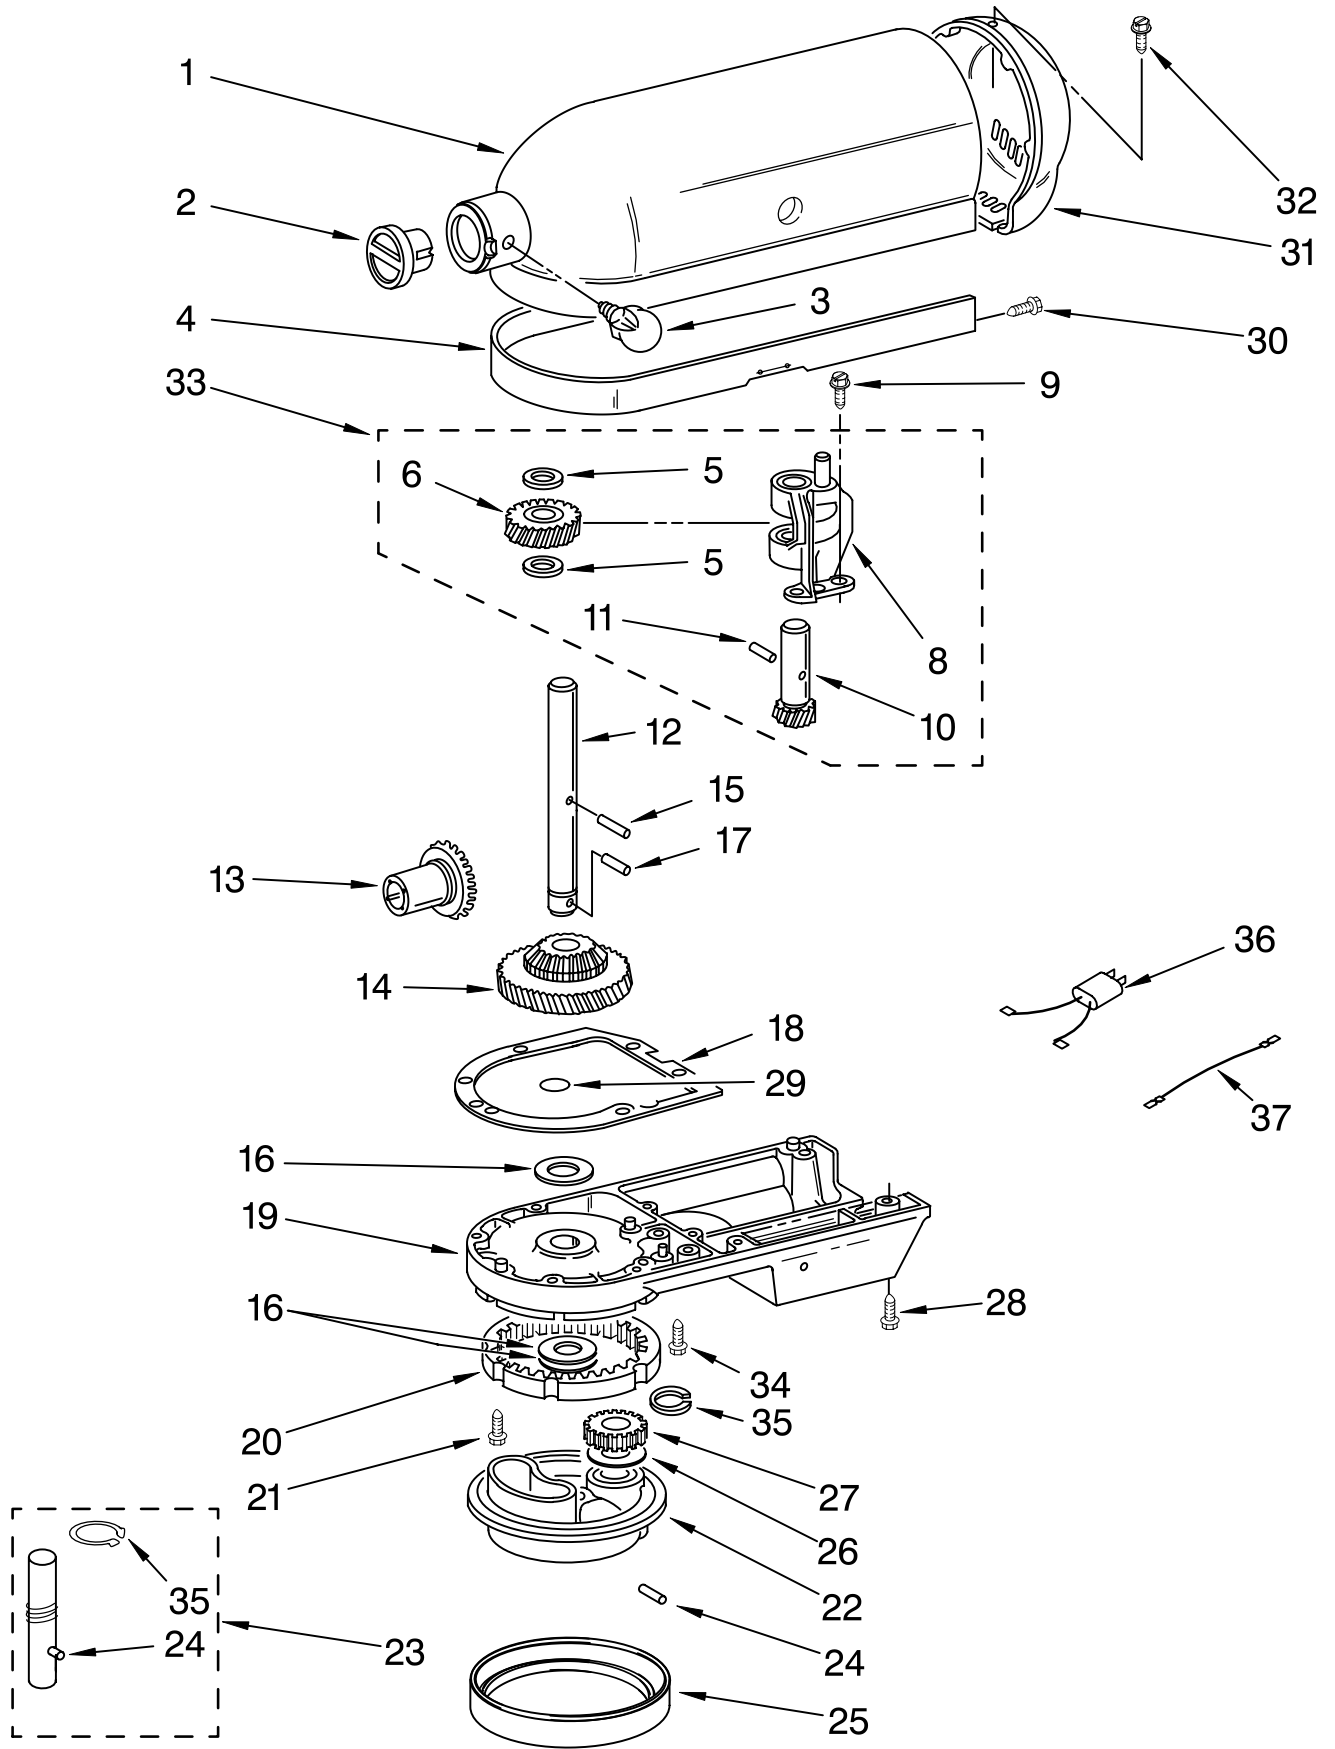

CASE, GEARING AND PLANETARY UNIT

FOR MODELS: 5KSM5A__0

FOR ORDERING INFORMATION REFER TO PARTS PRICE LIST

CASE, GEARING AND PLANETARY UNIT

FOR MODELS: 5KSM5A__0

Illus. No.	Part No.	DESCRIPTION
1	**	Gearcase Motor Housing
2		Cap, Attachment Hub
	242765-2	Chrome
3		Thumb Screw
	9709194	Black
4	**	Band, Trim
5	3180161	Washer, Fiber
6	4162897	Gear, Worm
8	240308	Bracket, Worm Gear (Incl. Bearing)
9	3400022	Screw And L.W. Assy.
10	240210-2	Shaft & Pinion
11	9705444	Pin
12	240026	Shaft, Vertical Center
13	9705130	Gear, Attachment Hub
14	9709627	Gear, Bevel Pinion & Center
15	240018-1	Pin, Agitator Shaft
16	3180163	Washer, Shim
17	9705443	Pin
18	4162324	Gasket, Transmission
19	**	Lower Gear Case
20	9703904	Gear, Internal
21	103994	Screw
22	**	Planetary
23	3184052	Agitator Shaft
24	9704677	Pin, Groove
25	240285	Ring, Planetary Drip
26	9706090	Washer
27	9703903	Pinion, Gear (Agitator Shaft)
28	3400025	Screw
29	67500-55	"O" Ring
30	311932	Screw
31	**	Cover, End
32	4162914	Screw
33	240309-2	Gear, Worm Assy
34	3400026	Screw
35	9703438	Ring, Retaining
36	9705132	RFI Filter
37	9702311	Lead, Filter

**Refer to Page 2
Color Variation Parts

FOR ORDERING INFORMATION REFER TO PARTS PRICE LIST