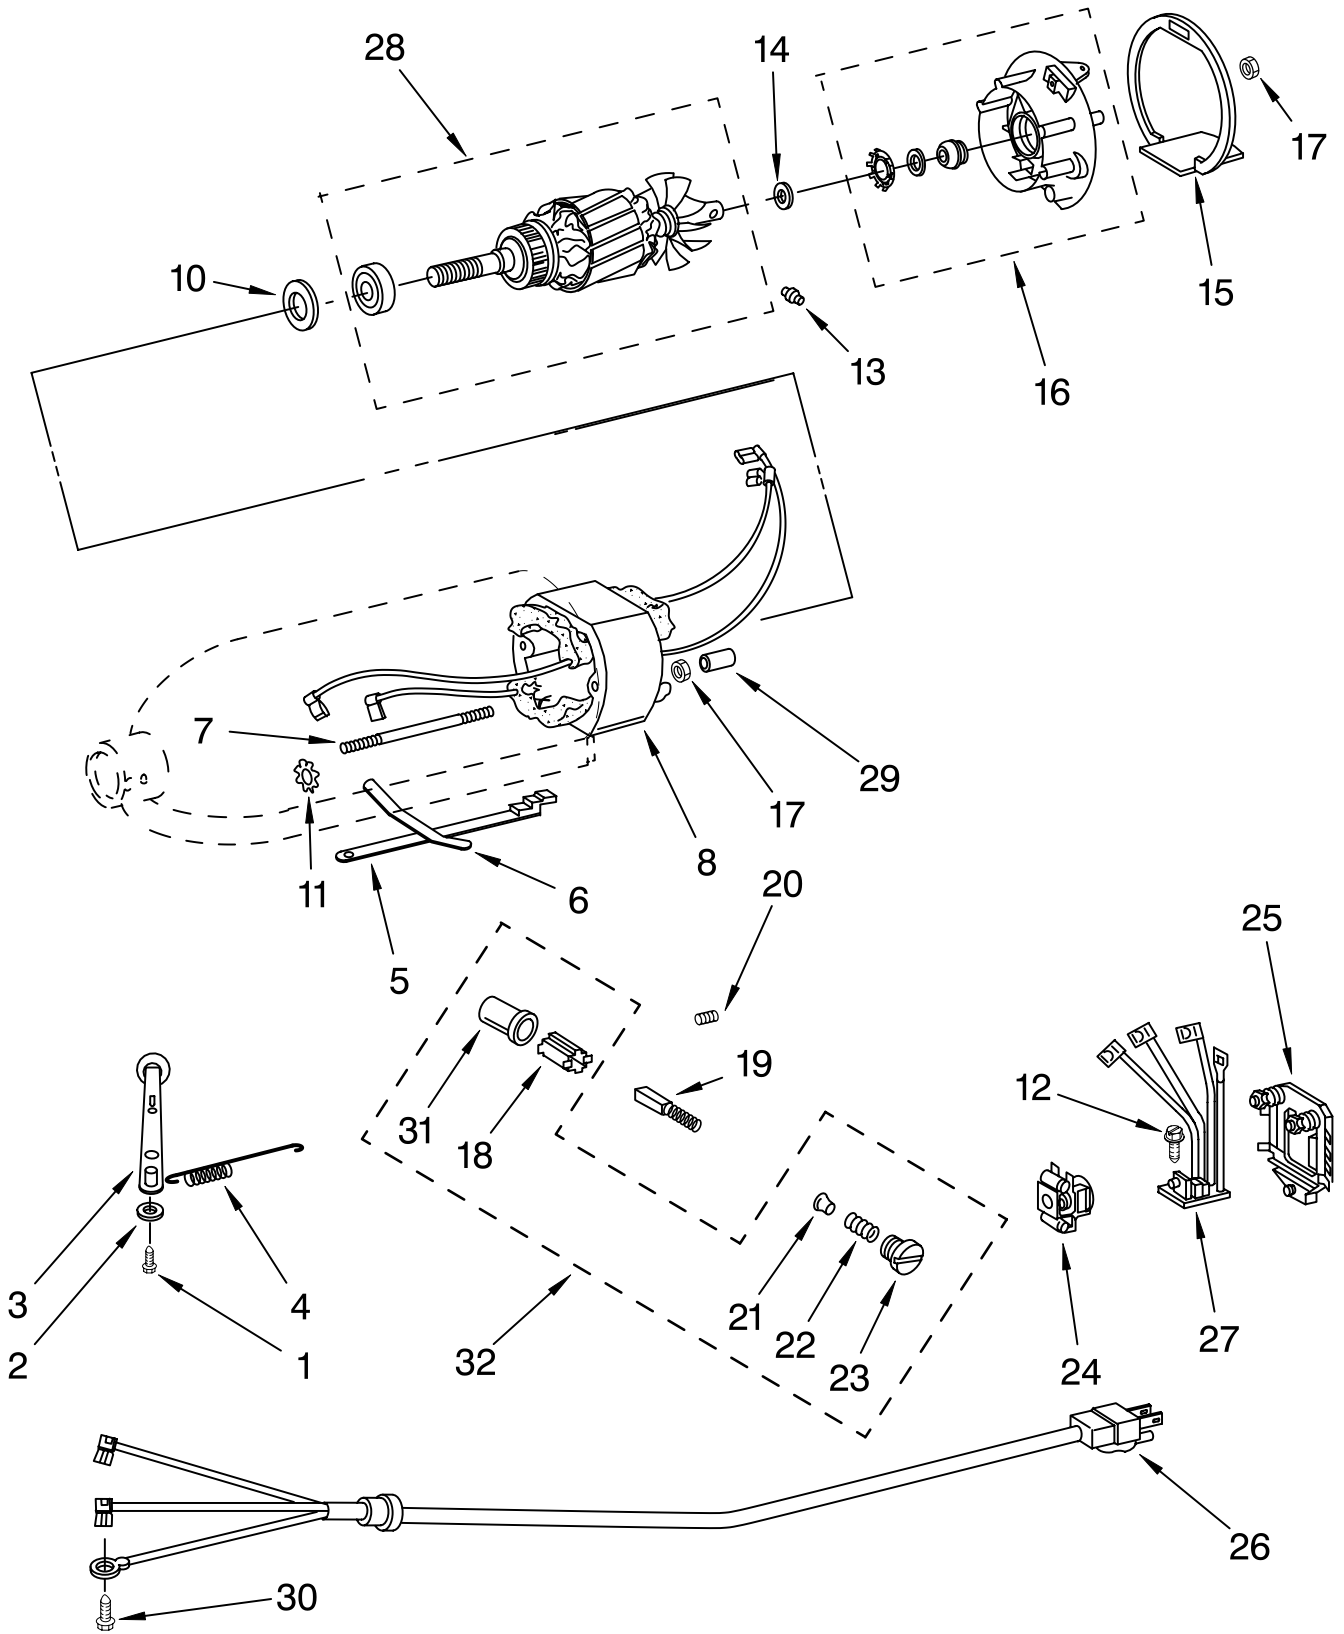

MOTOR AND CONTROL PARTS

FOR MODELS: 5KSM5A_0

FOR ORDERING INFORMATION REFER TO PARTS PRICE LIST

MOTOR AND CONTROL PARTS

FOR MODELS: 5KSM5A__0

Illus. No.	Part No.	DESCRIPTION
1	110679	Screw
2	116241	Washer, Spring
3		Control Lever Asy
	9709276	Black
4	3183680	Spring, Control Plate
5	3184176	Speed Link & Cam
6	240205	Spring, Flat
7	240769	Screw, Stator
8	9701670	Field Assembly
10	9704324	Washer, Ball Bearing (Front)
11	W10068270	Washer
12	W10068260	Screw
13	16998	Stud, Governor Drive
14	3180162	Washer
15	3184356	Seal, End
16	3180526	Bracket, Bearing Assembly
17	8533905	Nut, Machine
18	240680	Insert, Brush Holder
19	9706416	Brush & Spring Assembly
20	9707926	Screw
21	116286	Cap, Seat Spring
22	116287	Spring, Cap
23		Cap, Brush Holder
	3184212	Black
24	17830	Governor Assembly
25	240904-2	Control Plate Assembly
26		Cord, Power
	9702368	White
27	9706596	Phase Control Board Assembly
28	9708316	Armature & Bearing (240V)
29	4162634	Sleeve, Motor Stud
30	3184609	Screw
31	3179908	Housing, Brush Holder
32	4162546	Holder, Brush Asm

FOR ORDERING INFORMATION REFER TO PARTS PRICE LIST