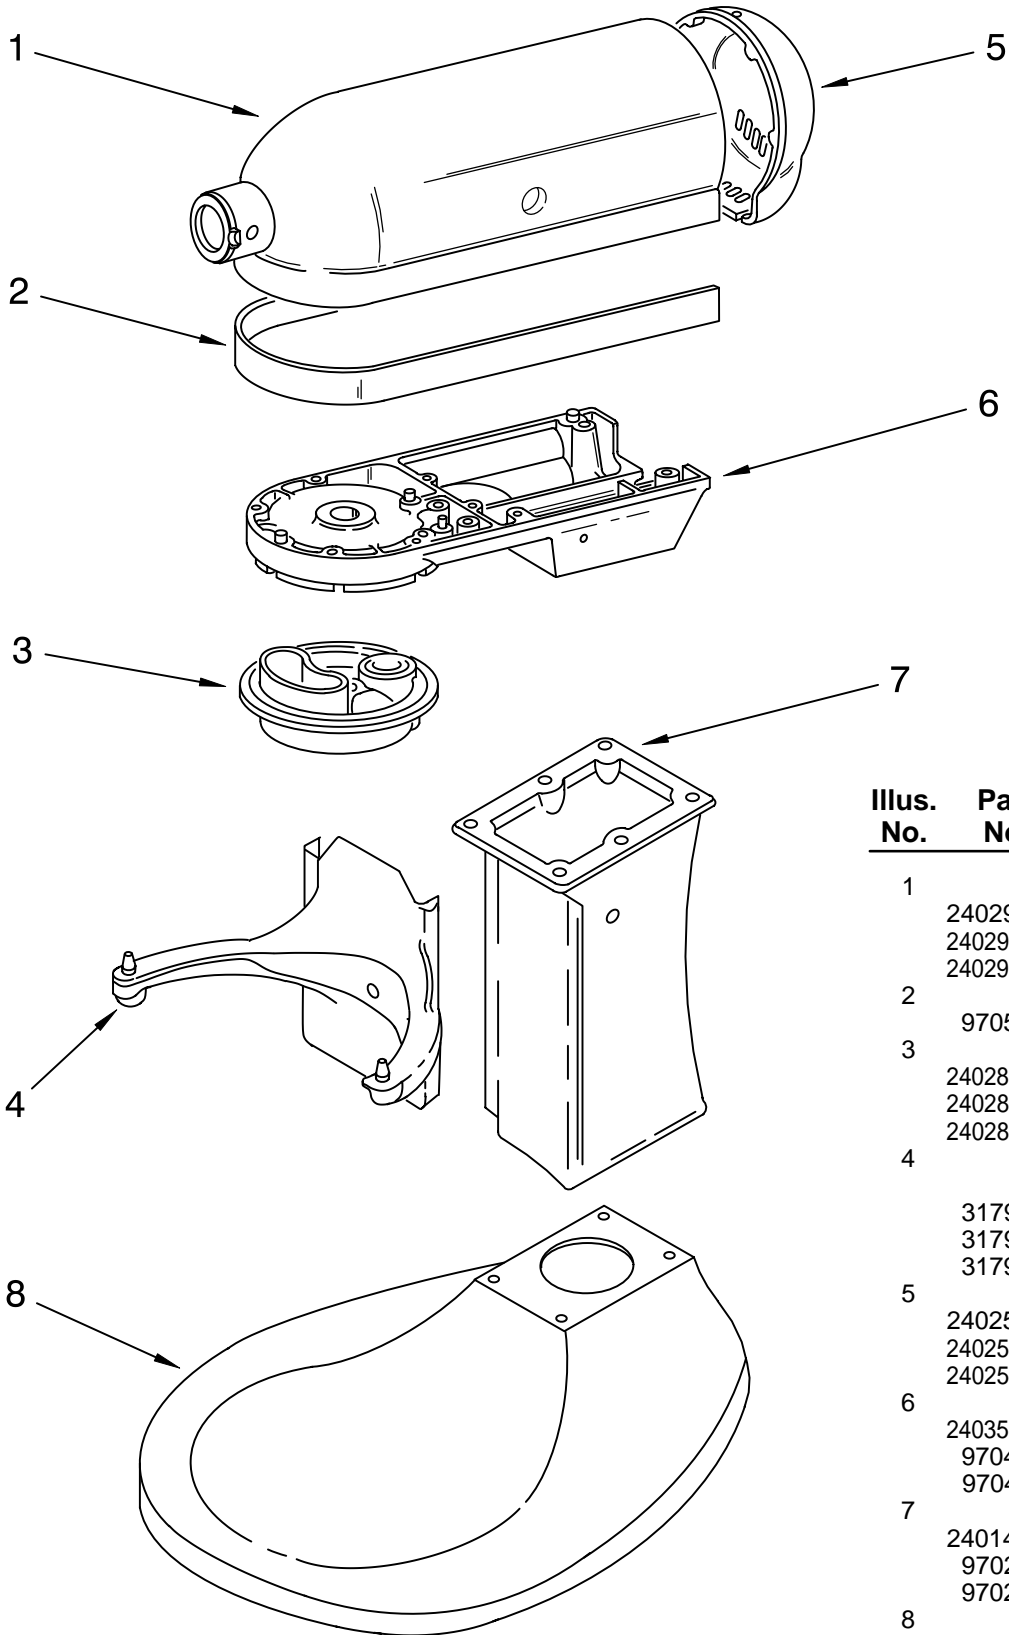

COLOR VARIATION PARTS

FOR MODELS: 5KSM5A_0

Illus. No.	Part No.	DESCRIPTION
1	240291-7	Cobalt Blue Motor Housing
	240291-21	Empire Red Motor Housing
	240291-20	Majestic Yellow Motor Housing
2	9705186	Black Trim Band
		Planetary
3	240286-10	Cobalt Blue Planetary
	240286-23	Empire Red Planetary
	240286-22	Majestic Yellow Planetary
4		Bowl Support & Pins
	3179303	Cobalt Blue Bowl Support & Pins
	3179318	Empire Red Bowl Support & Pins
	3179319	Majestic Yellow Bowl Support & Pins
5	240253-8	Cobalt Blue End Cover
	240253-22	Empire Red End Cover
	240253-21	Majestic Yellow End Cover
6	240354-26	Cobalt Blue Lower Gearcase
	9704499	Empire Red Lower Gearcase
	9704501	Majestic Yellow Lower Gearcase
7		Column
	240148-8	Cobalt Blue Column
	9702393	Empire Red Column
	9702394	Majestic Yellow Column
8		Base & Foot Assy
	3179283	Cobalt Blue Base & Foot Assy
	3179299	Empire Red Base & Foot Assy
	9704505	Majestic Yellow Base & Foot Assy

FOR ORDERING INFORMATION REFER TO PARTS PRICE LIST