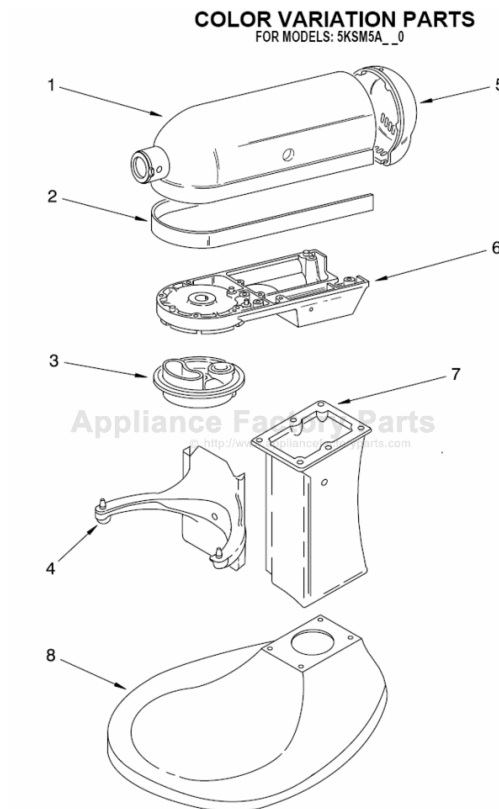

[Find Your KITCHENAID Mixer Parts - Select From 532 Models](#)

----- Manual continues below -----