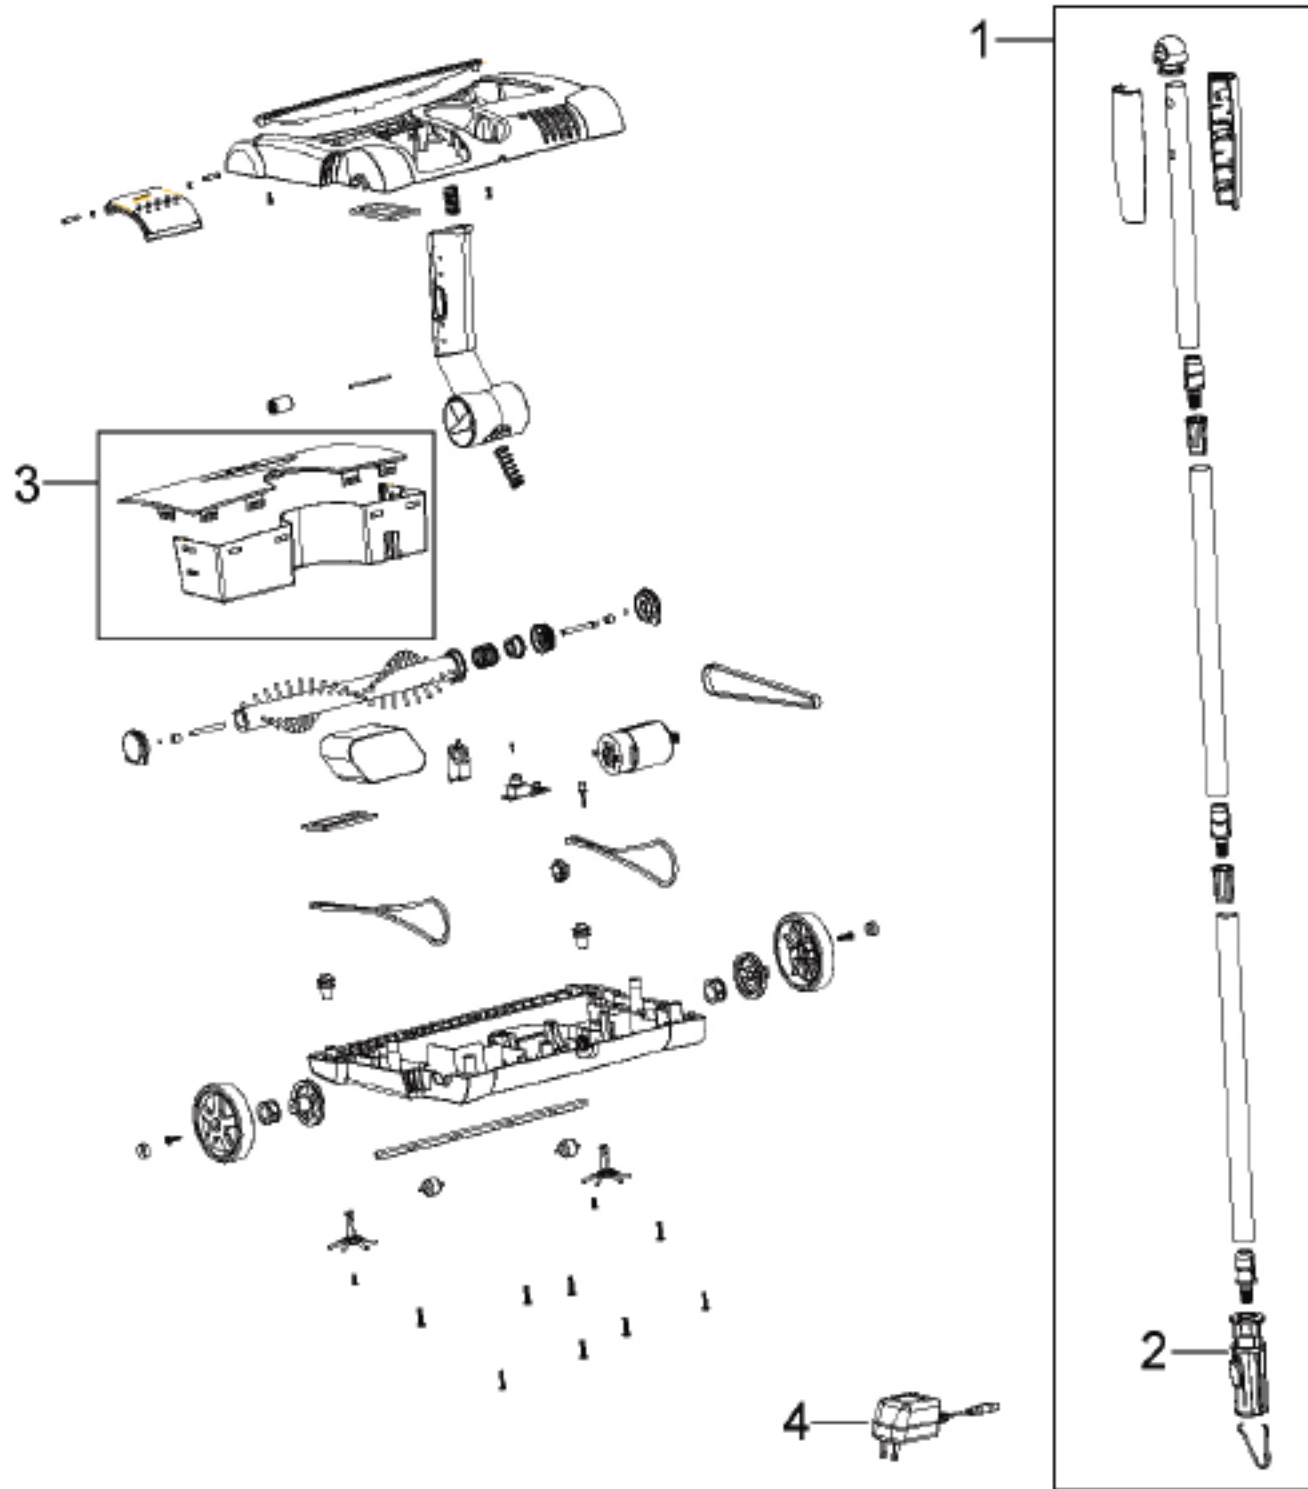

Perfect Sweep TURBO™

Series 2800

DC Sweeper**Perfect Sweep TURBO™ Series 2800**

KEY	PART NO	DESCRIPTION		
1	2031253	HANDLE w/ GRIP - WHITE		
1	2032322	HANDLE w/ GRIP - BALI BLUE		
2	2031254	HANDLE CLIP		
3	2031255	DIRT CUP - WHITE		
3	2031323	DIRT CUP - BALI BLUE		
4	2031257	CHARGER		
			White	= 2800
xx	9992565	USER'S GUIDE - CANADA	Bali Blue	= 2880
xx	2032565	USER'S GUIDE - UNITED STATES		