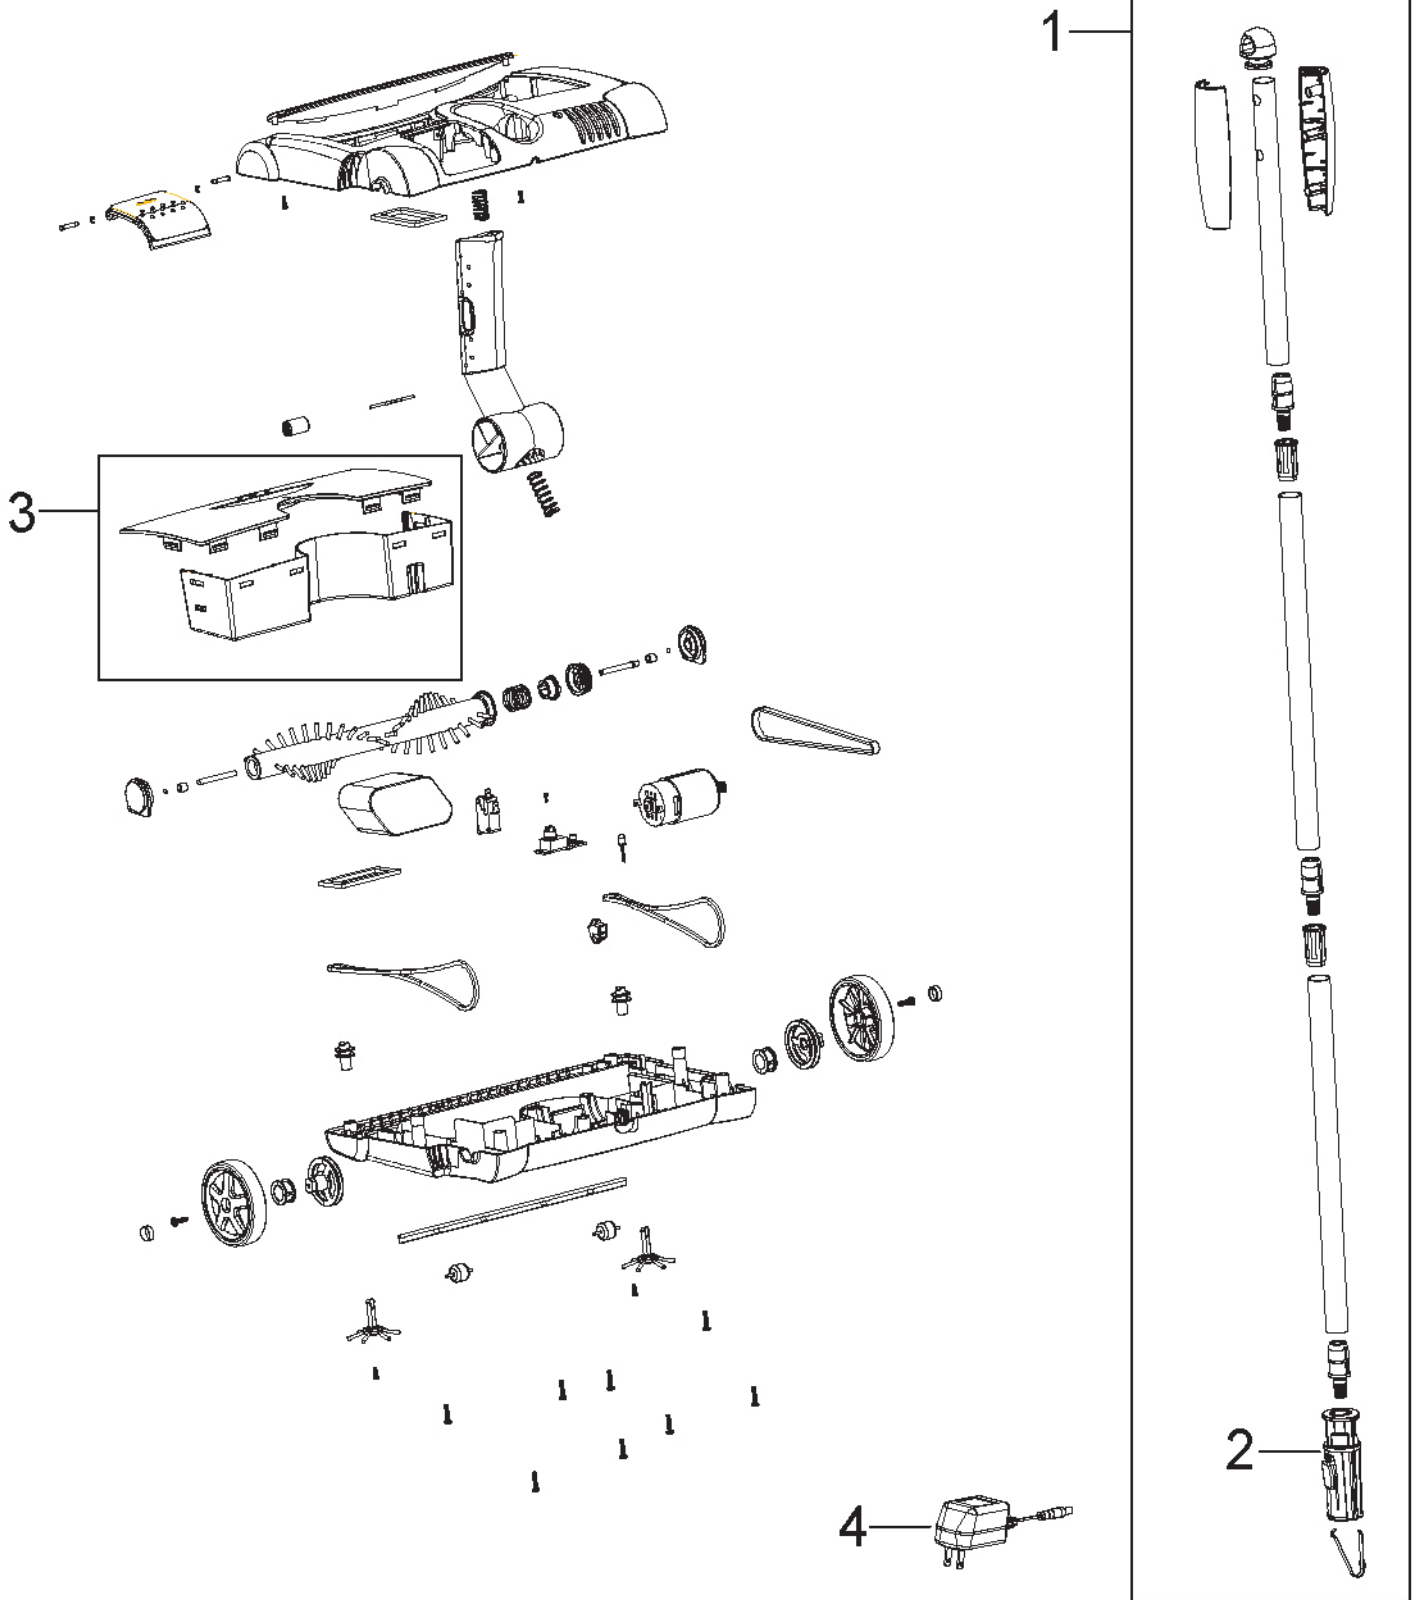

This Owner's Manual is provided and hosted by [Appliance Factory Parts](http://www.appliancefactoryparts.com).

Bissell 2880 Owner's Manual

[Shop genuine replacement parts for Bissell 2880](#)

[Find Your Bissell Vacuum Cleaner Parts - Select From 376 Models](#)

----- Manual continues below -----

Perfect Sweep TURBO™

Series 2800

To convert a Bissell part # to an ESSCO part #,
Add a "B-" to the beginning and insert a "-" after the 3rd digit
i.e. 2149851 becomes B-214-9851

DC Sweeper

Perfect Sweep TURBO™ Series 2800

KEY	PART NO	DESCRIPTION		
1	2031253	HANDLE w/ GRIP - WHITE		
1	2032322	HANDLE w/ GRIP - BALI BLUE		
2	2031254	HANDLE CLIP		
3	2031255	DIRT CUP - WHITE		
3	2031323	DIRT CUP - BALI BLUE		
4	2031257	CHARGER		
			White	= 2800
xx	9992565	USER'S GUIDE - CANADA	Bali Blue	= 2880
xx	2032565	USER'S GUIDE - UNITED STATES		

To convert a Bissell part # to an ESSCO part #,
Add a "B-" to the beginning and insert a "-" after the 3rd digit
i.e. 2149851 becomes B-214-9851