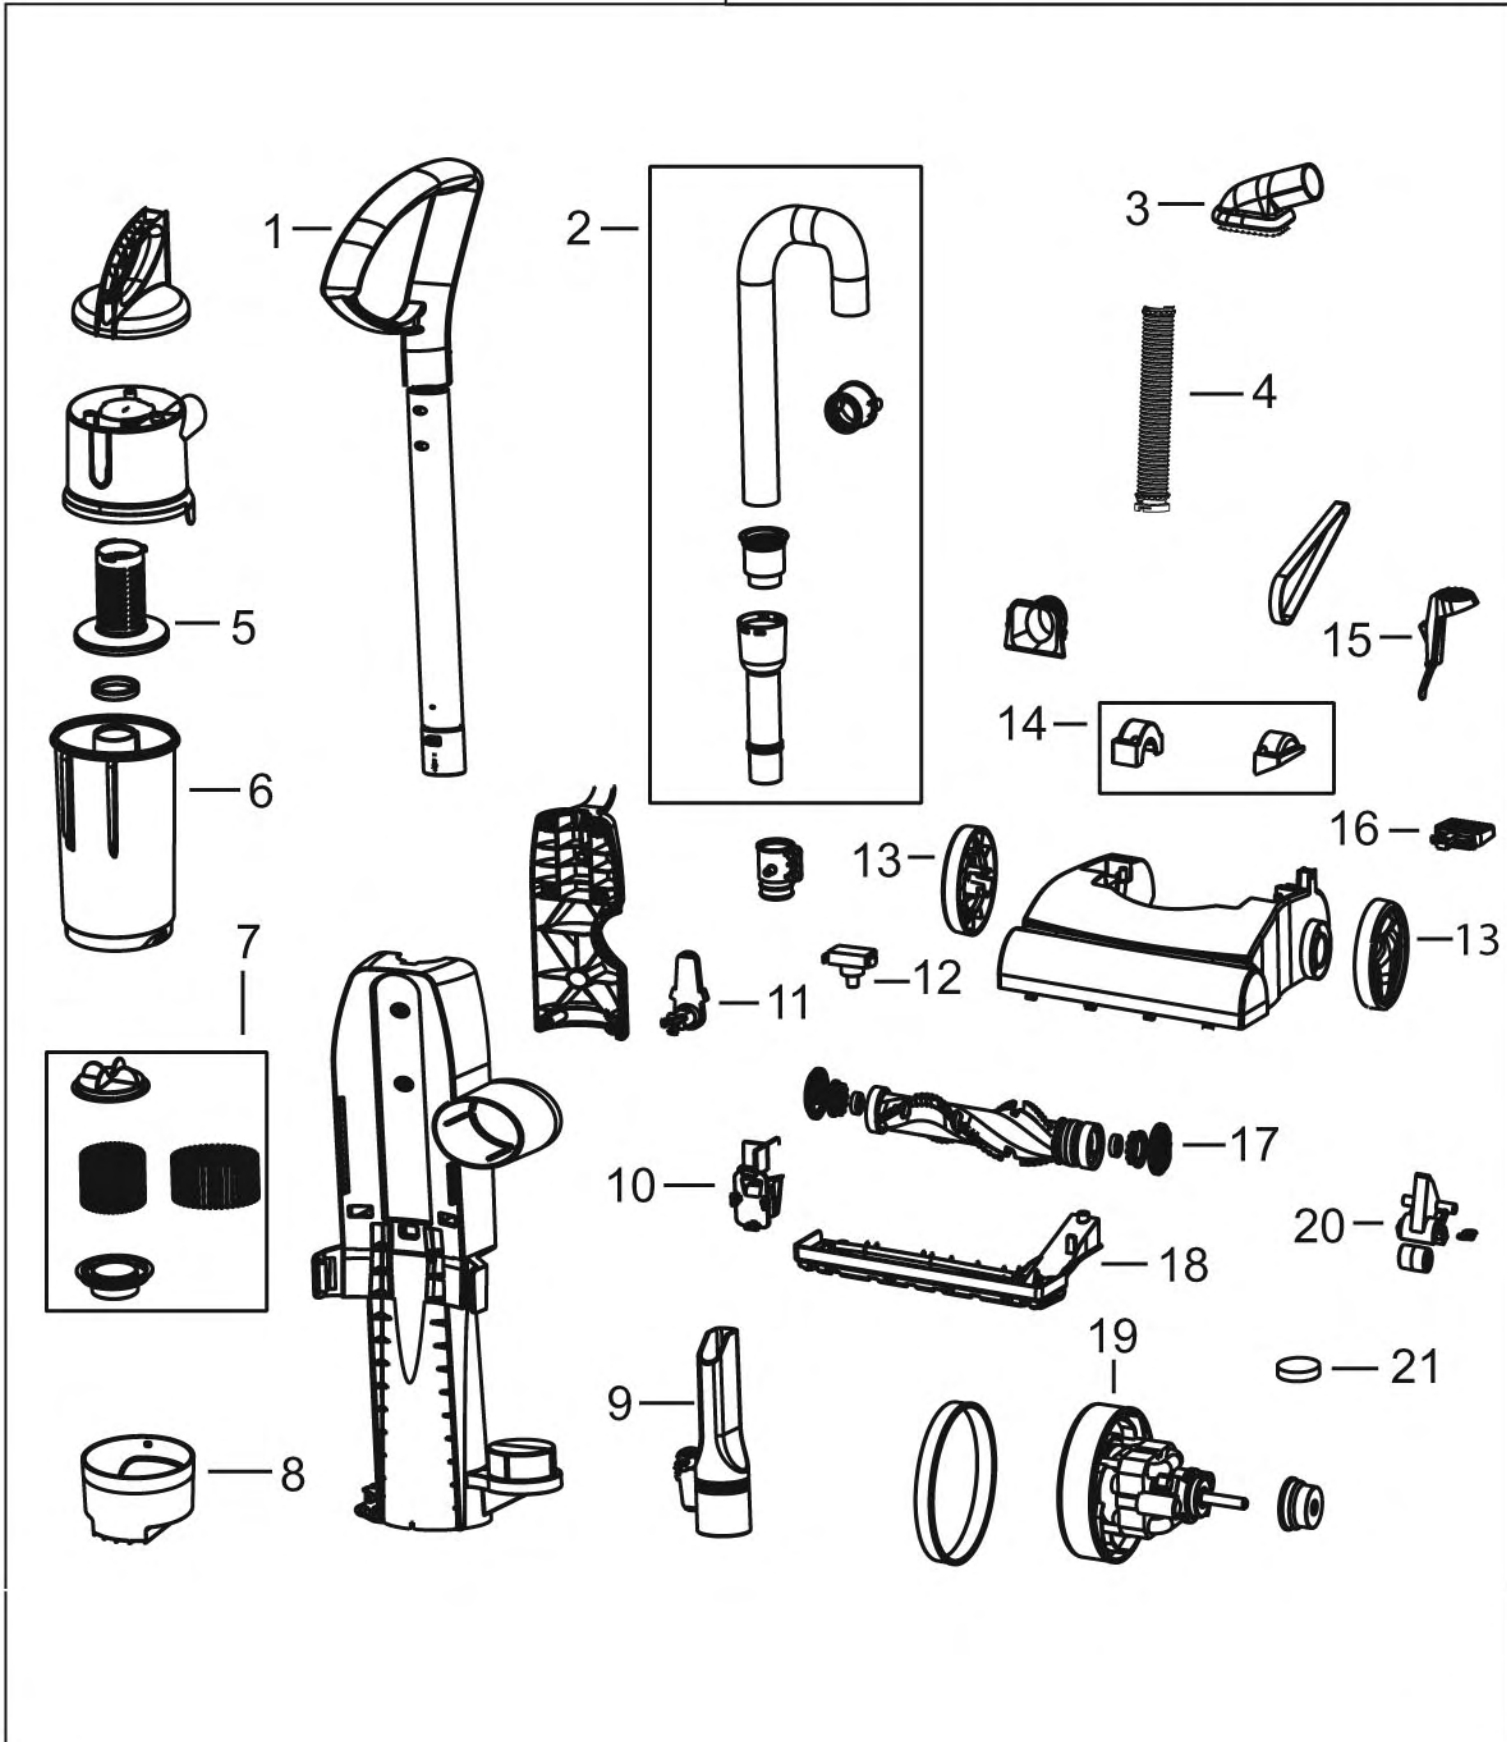

# Bissell 3130 Owner's Manual

[Shop genuine replacement parts for Bissell 3130](#)

[Find Your Bissell Vacuum Cleaner Parts - Select From 376 Models](#)

----- Manual continues below -----

Easy Vac Series

Models 3120, 3130, 31305, 31306

**Easy Vac Series**

Models 3130, 3120, 31305, 31306

KEY	PART NO	DESCRIPTION	KEY	PART NO	DESCRIPTION
xx	B-203-7034	Drive Belt			
xx	B-010-0292	User's Guide			
1	B-203-7047	Looped Handle - Marina Blue			
2	B-203-7020	Stretch Hose			
3	B-203-7033	Upholstery Brush			
4	B-203-7046	Foot Hose			
5	B-203-7024	Primary Separator w/Gasket - Marina Blue			
6	B-203-7021	Easy Empty Dirt Cup			
7	B-203-7023	Inner and Outer Circular Filters			
8	B-203-7022	Lower Tank			
9	B-203-7032	Crevice Tool			
11	B-203-7035	Quick Release/Upper Cord Wrap			
12	B-203-7045	Internal Power Switch			
13	B-203-7037	Rear Wheel			
14	B-203-7042	Left/Right Pivot Clamp			
15	B-203-7043	Detent Lever			
16	B-203-7044	Power Switch Pedal			
17	B-203-7029	Floor Brush			
18	B-203-7028	Nozzle Grd. w/Sqege & Frt. Whls			
19	B-203-7039	Motor			
20	B-203-7030	Roller Lifter Assy.			
21	B-203-7031	Pre-Motor Filter			