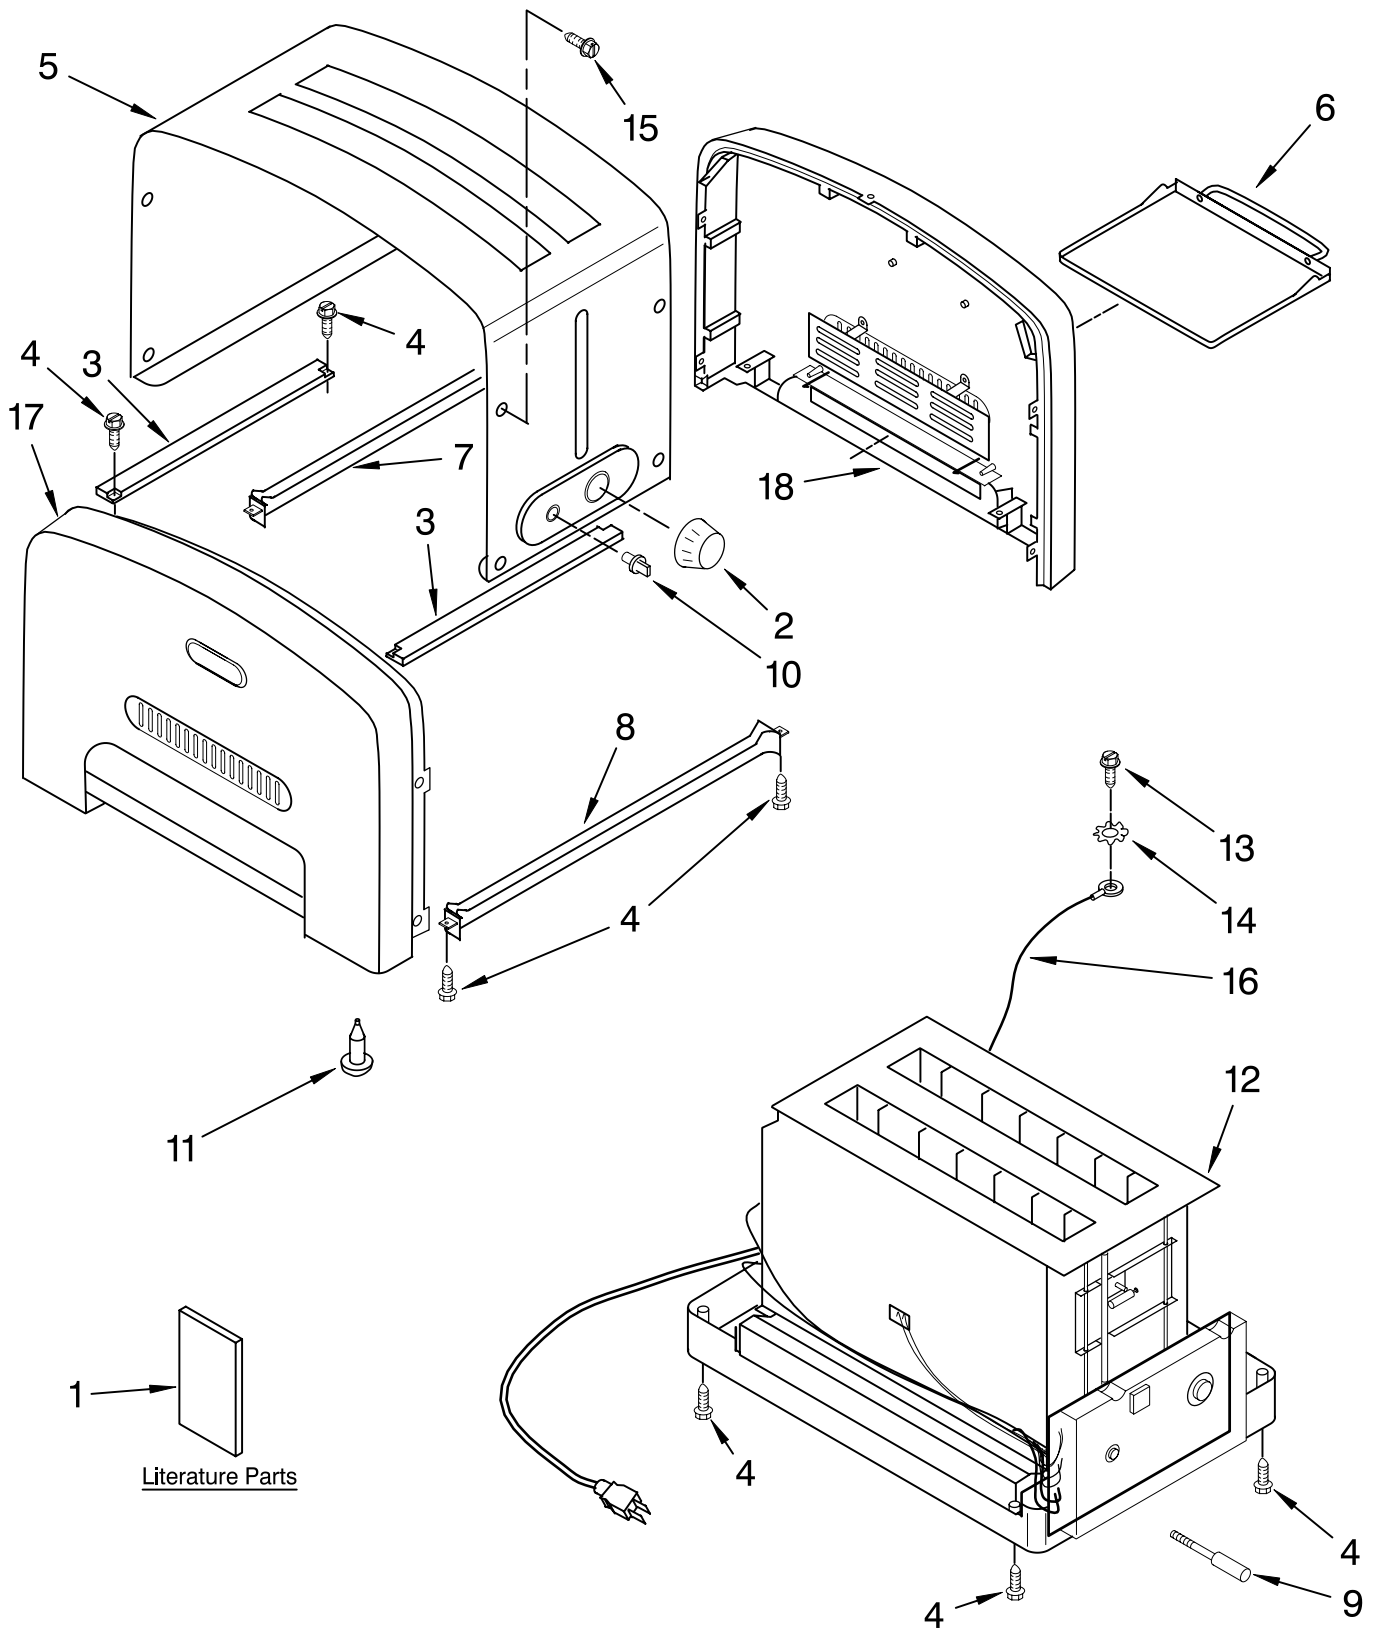

This Owner's Manual is provided and hosted by Appliance Factory Parts.

KITCHENAID 5KTT780 Owner's Manual

[Shop genuine replacement parts for KITCHENAID
5KTT780](#)

[Find Your KITCHENAID Small Appliance Parts - Select From 538 Models](#)

----- Manual continues below -----

FOR ORDERING INFORMATION REFER TO PARTS PRICE LIST

HOUSING PARTS

For Variations of Model: 5KTT780

Illus. No.	Part No.	DESCRIPTION	Illus. No.	Part No.	DESCRIPTION	Illus. No.	Part No.	DESCRIPTION
1		Literature Parts	12		Chassis	17		Panel Assembly
	8204568	Guide, Use & Care			(Includes Power			(Left)
	8211953	Repair Parts List			Cord, Base,			(Includes Badge &
2	4176839	Knob, Darkness			Control Boards, &			Vent)
3	4176737	Support			Heating Elements)		8211677	Pearl Metallic
4	4176831	Screw		8211673	Europe		8211678	Empire Red
5	4176747	Wrap Assembly		8211674	Swiss		8211679	Tangerine
		(Includes Items		8211675	Australia		8211680	Cobalt Blue
		2 & 10)		8211676	Britain	18		Panel Assembly
6	4176814	Tray, Crumb	13	4176829	Screw, Grounding			(Right)
7		Bridge, Rear	14	4176830	Lock Washer			(Includes Badge &
	4176742	Pearl Metallic	15	4176828	Screw, Wrap			Vent)
	4176743	Empire Red	16	4176840	Wire, Ground		4176833	Pearl Metallic
	4176744	Tangerine					4176834	Empire Red
	4176745	Cobalt Blue					4176835	Tangerine
8		Bridge, Front					4176836	Cobalt Blue
	4176738	Pearl Metallic						
	4176739	Empire Red						
	4176740	Tangerine						
	4176741	Cobalt Blue						
9	4176832	Arm, Lifter						
10	4176838	Knob, On/Off						
11	4176837	Foot, Rubber						