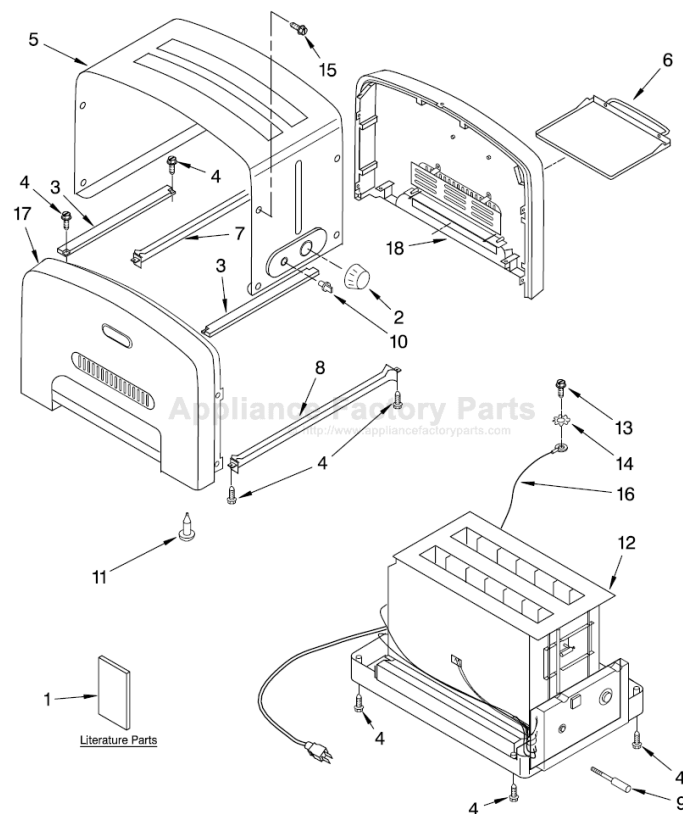

This Owner's Manual is provided and hosted by Appliance Factory Parts.

KITCHENAID 5KTT780 Owner's Manual

[Shop genuine replacement parts for KITCHENAID
5KTT780](#)

[Find Your KITCHENAID Small Appliance Parts - Select From 538 Models](#)

----- Manual continues below -----

FOR ORDERING INFORMATION REFER TO PARTS PRICE LIST

HOUSING PARTS

For Variations of Model: 5KTT780

Illus. No.	Part No.	DESCRIPTION	Illus. No.	Part No.	DESCRIPTION	Illus. No.	Part No.	DESCRIPTION
1		Literature Parts	12		Chassis	17		Panel Assembly
	8204568	Guide, Use & Care			(Includes Power			(Left)
	8211953	Repair Parts List			Cord, Base,			(Includes Badge &
2	4176839	Knob, Darkness			Control Boards, &			Vent)
3	4176737	Support			Heating Elements)		8211677	Pearl Metallic
4	4176831	Screw		8211673	Europe		8211678	Empire Red
5	4176747	Wrap Assembly		8211674	Swiss		8211679	Tangerine
		(Includes Items		8211675	Australia		8211680	Cobalt Blue
		2 & 10)		8211676	Britain	18		Panel Assembly
6	4176814	Tray, Crumb	13	4176829	Screw, Grounding			(Right)
7		Bridge, Rear	14	4176830	Lock Washer			(Includes Badge &
	4176742	Pearl Metallic	15	4176828	Screw, Wrap			Vent)
	4176743	Empire Red	16	4176840	Wire, Ground		4176833	Pearl Metallic
	4176744	Tangerine					4176834	Empire Red
	4176745	Cobalt Blue					4176835	Tangerine
8		Bridge, Front					4176836	Cobalt Blue
	4176738	Pearl Metallic						
	4176739	Empire Red						
	4176740	Tangerine						
	4176741	Cobalt Blue						
9	4176832	Arm, Lifter						
10	4176838	Knob, On/Off						
11	4176837	Foot, Rubber						