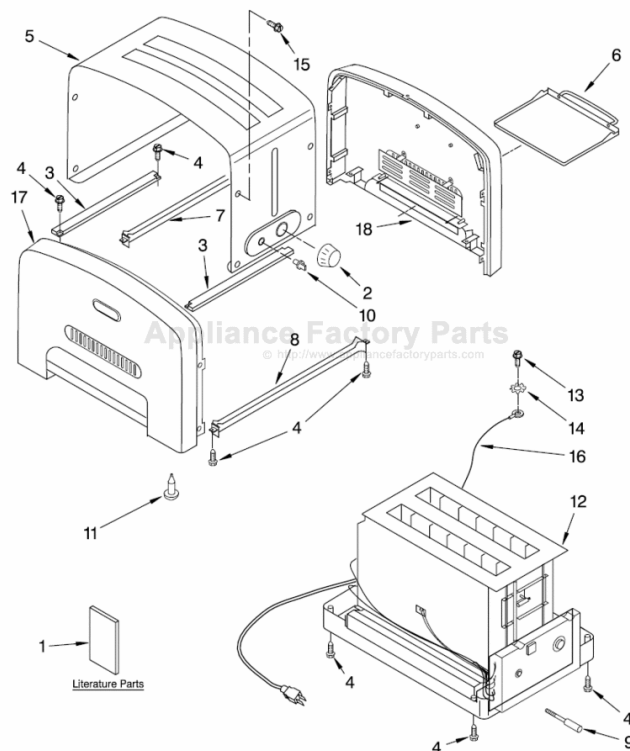

[Find Your KITCHENAID Small Appliance Parts - Select From 538 Models](#)

----- Manual continues below -----

PARTS LIST

for

KitchenAid®

ARTISAN 2-SLICE TOASTER

INTERNATIONAL MODELS:

5KTT780APM1 (Pearl Metallic – Australia)
5KTT780AWH1 (White – Australia)
5KTT780AOB1 (Onyx Black – Australia)
5KTT780AER1 (Empire Red – Australia)
5KTT780BPM1 (Pearl Metallic – UK)
5KTT780BAC1 (Almond Creme – UK)
5KTT780BOB1 (Onyx Black – UK)
5KTT780BER1 (Empire Red – UK)
5KTT780EPM1 (Pearl Metallic – Europe)
5KTT780EWH1 (White – Europe)
5KTT780EAC1 (Almond Creme – Europe)
5KTT780EOB1 (Onyx Black – Europe)
5KTT780EER1 (Empire Red – Europe)
5KTT780SPM1 (Pearl Metallic – Swiss)
5KTT780SOB1 (Onyx Black – Swiss)

FOR CUSTOMER SATISFACTION ALWAYS USE
FACTORY SPECIFICATION PARTS

HOUSING PARTS

For Models: 5KTT780__1

FOR ORDERING INFORMATION REFER TO PARTS PRICE LIST

HOUSING PARTS

For Models: 5KTT780__1

Illus. No.	Part No.	DESCRIPTION
1		Literature Parts
	8204568	Guide, Use & Care
	8212168	Repair Parts List
2	4176839	Knob, Darkness
3	4176737	Support
4	4176831	Screw
5	4176747	Wrap Assembly (Includes Items 2 & 10)
6	4176814	Tray, Crumb
7		Bridge, Rear
	4176742	Pearl Metallic
	4176743	Empire Red
	8212174	White
	8212178	Onyx Black
	8212182	Almond Creme
8		Bridge, Front
	4176738	Pearl Metallic
	4176739	Empire Red
	8212171	White
	8212175	Onyx Black
	8212179	Almond Creme
9	4176832	Arm, Lifter
10	4176838	Knob, On/Off
11	4176837	Foot, Rubber
12		Chassis (Includes Power Cord, Base, Control Boards, & Heating Elements)
	8211673	Europe
	8211674	Swiss
	8211675	Australia
	8211676	Britain
13	4176829	Screw, Grounding
14	4176830	Lock Washer
15	4176828	Screw, Wrap
16	4176840	Wire, Ground
17		Panel Assembly (Left) (Includes Badge & Vent)
	8211677	Pearl Metallic
	8211678	Empire Red
	8212173	White
	8212177	Onyx Black
	8212181	Almond Creme
18		Panel Assembly (Right) (Includes Badge & Vent)
	4176833	Pearl Metallic
	4176834	Empire Red
	8212172	White
	8212176	Onyx Black
	8212180	Almond Creme