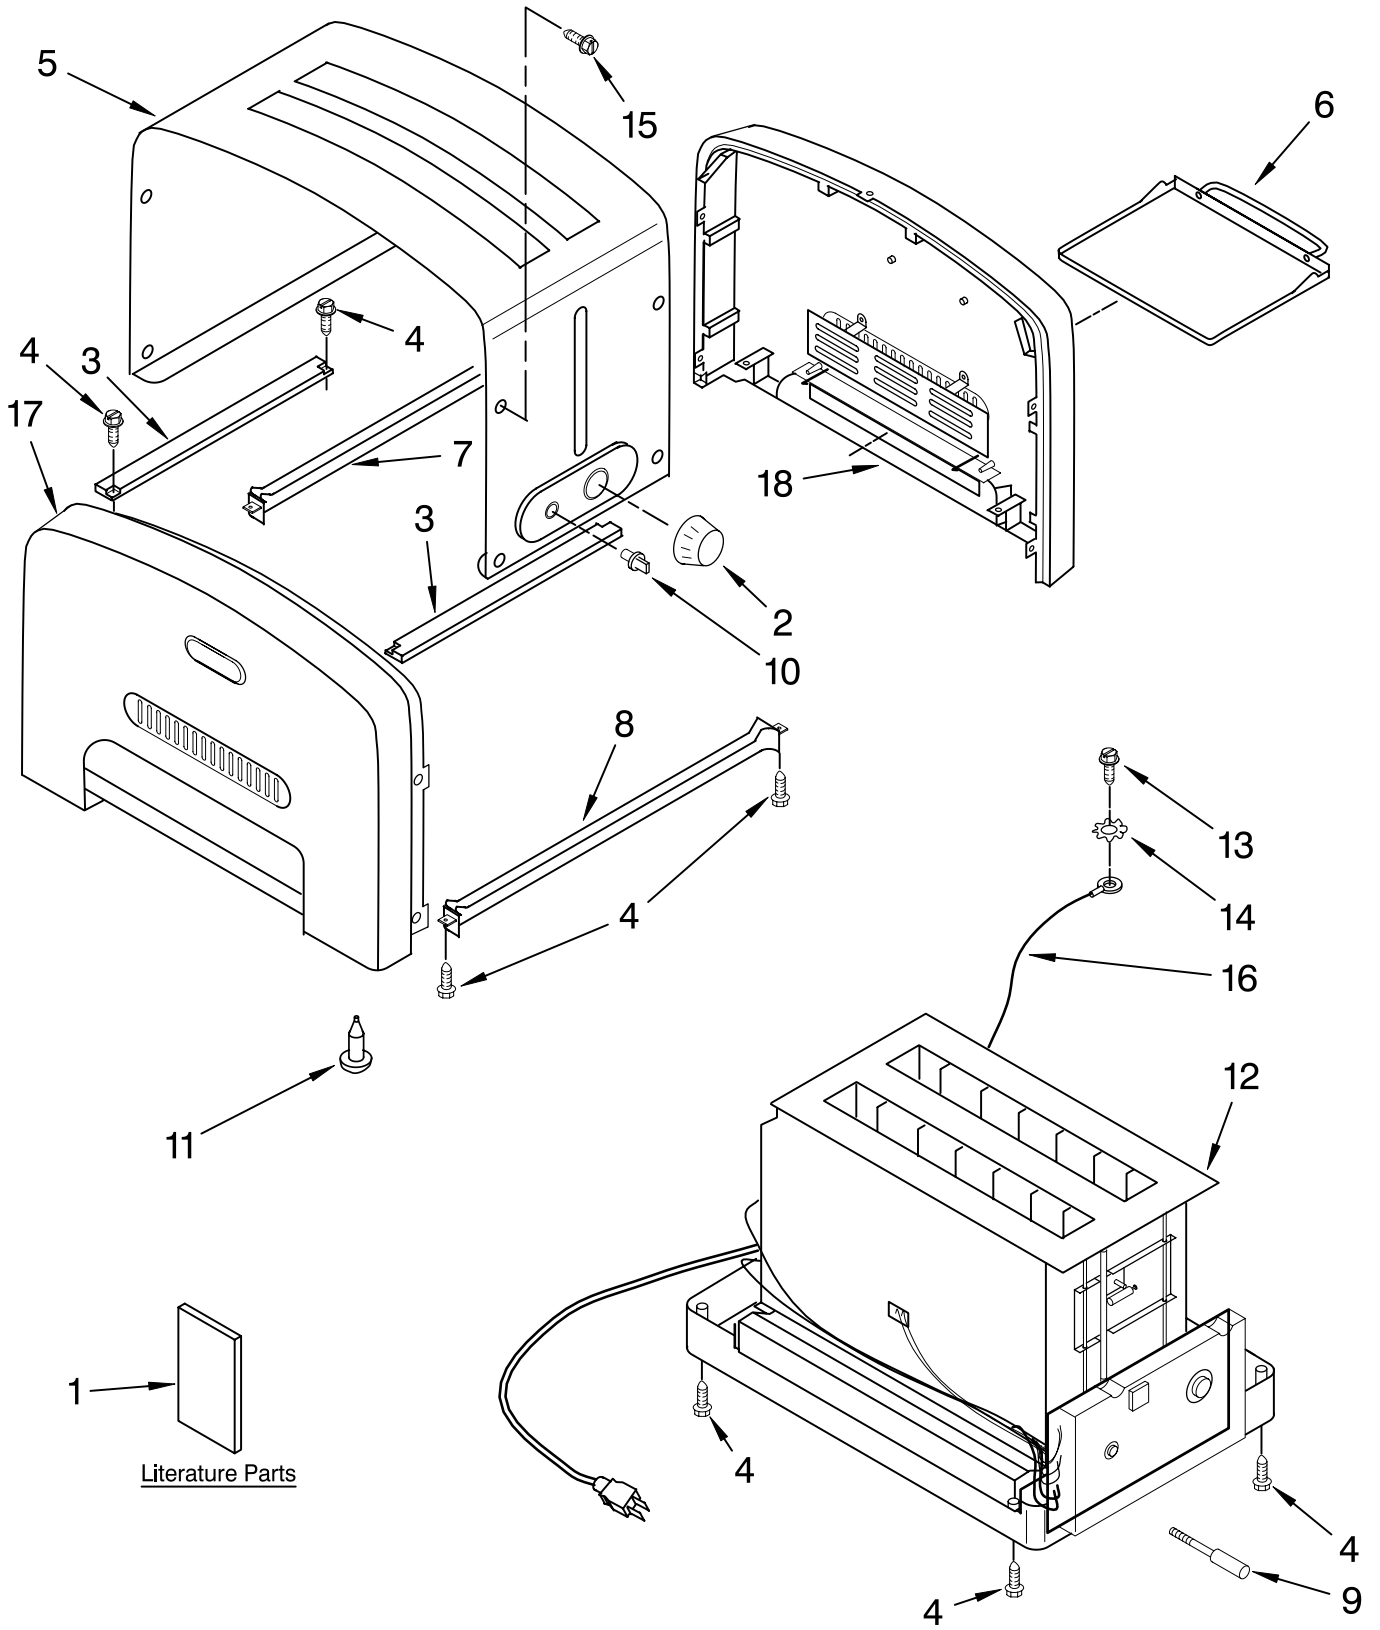

[Find Your KITCHENAID Small Appliance Parts - Select From 538 Models](#)

----- Manual continues below -----

PARTS LIST

for

KitchenAid®

ARTISAN 2-SLICE TOASTER

INTERNATIONAL MODELS:

5KTT780APM1 (Pearl Metallic – Australia)
5KTT780AWH1 (White – Australia)
5KTT780AOB1 (Onyx Black – Australia)
5KTT780AER1 (Empire Red – Australia)
5KTT780BPM1 (Pearl Metallic – UK)
5KTT780BAC1 (Almond Creme – UK)
5KTT780BOB1 (Onyx Black – UK)
5KTT780BER1 (Empire Red – UK)
5KTT780EPM1 (Pearl Metallic – Europe)
5KTT780EWH1 (White – Europe)
5KTT780EAC1 (Almond Creme – Europe)
5KTT780EOB1 (Onyx Black – Europe)
5KTT780EER1 (Empire Red – Europe)
5KTT780SPM1 (Pearl Metallic – Swiss)
5KTT780SOB1 (Onyx Black – Swiss)

FOR CUSTOMER SATISFACTION ALWAYS USE
FACTORY SPECIFICATION PARTS

HOUSING PARTS

For Models: 5KTT780__1

FOR ORDERING INFORMATION REFER TO PARTS PRICE LIST

HOUSING PARTS

For Models: 5KTT780__1

Illus. No.	Part No.	DESCRIPTION
1		Literature Parts
	8204568	Guide, Use & Care
	8212168	Repair Parts List
2	4176839	Knob, Darkness
3	4176737	Support
4	4176831	Screw
5	4176747	Wrap Assembly (Includes Items 2 & 10)
6	4176814	Tray, Crumb
7		Bridge, Rear
	4176742	Pearl Metallic
	4176743	Empire Red
	8212174	White
	8212178	Onyx Black
	8212182	Almond Creme
8		Bridge, Front
	4176738	Pearl Metallic
	4176739	Empire Red
	8212171	White
	8212175	Onyx Black
	8212179	Almond Creme
9	4176832	Arm, Lifter
10	4176838	Knob, On/Off
11	4176837	Foot, Rubber
12		Chassis (Includes Power Cord, Base, Control Boards, & Heating Elements)
	8211673	Europe
	8211674	Swiss
	8211675	Australia
	8211676	Britain
13	4176829	Screw, Grounding
14	4176830	Lock Washer
15	4176828	Screw, Wrap
16	4176840	Wire, Ground
17		Panel Assembly (Left) (Includes Badge & Vent)
	8211677	Pearl Metallic
	8211678	Empire Red
	8212173	White
	8212177	Onyx Black
	8212181	Almond Creme
18		Panel Assembly (Right) (Includes Badge & Vent)
	4176833	Pearl Metallic
	4176834	Empire Red
	8212172	White
	8212176	Onyx Black
	8212180	Almond Creme