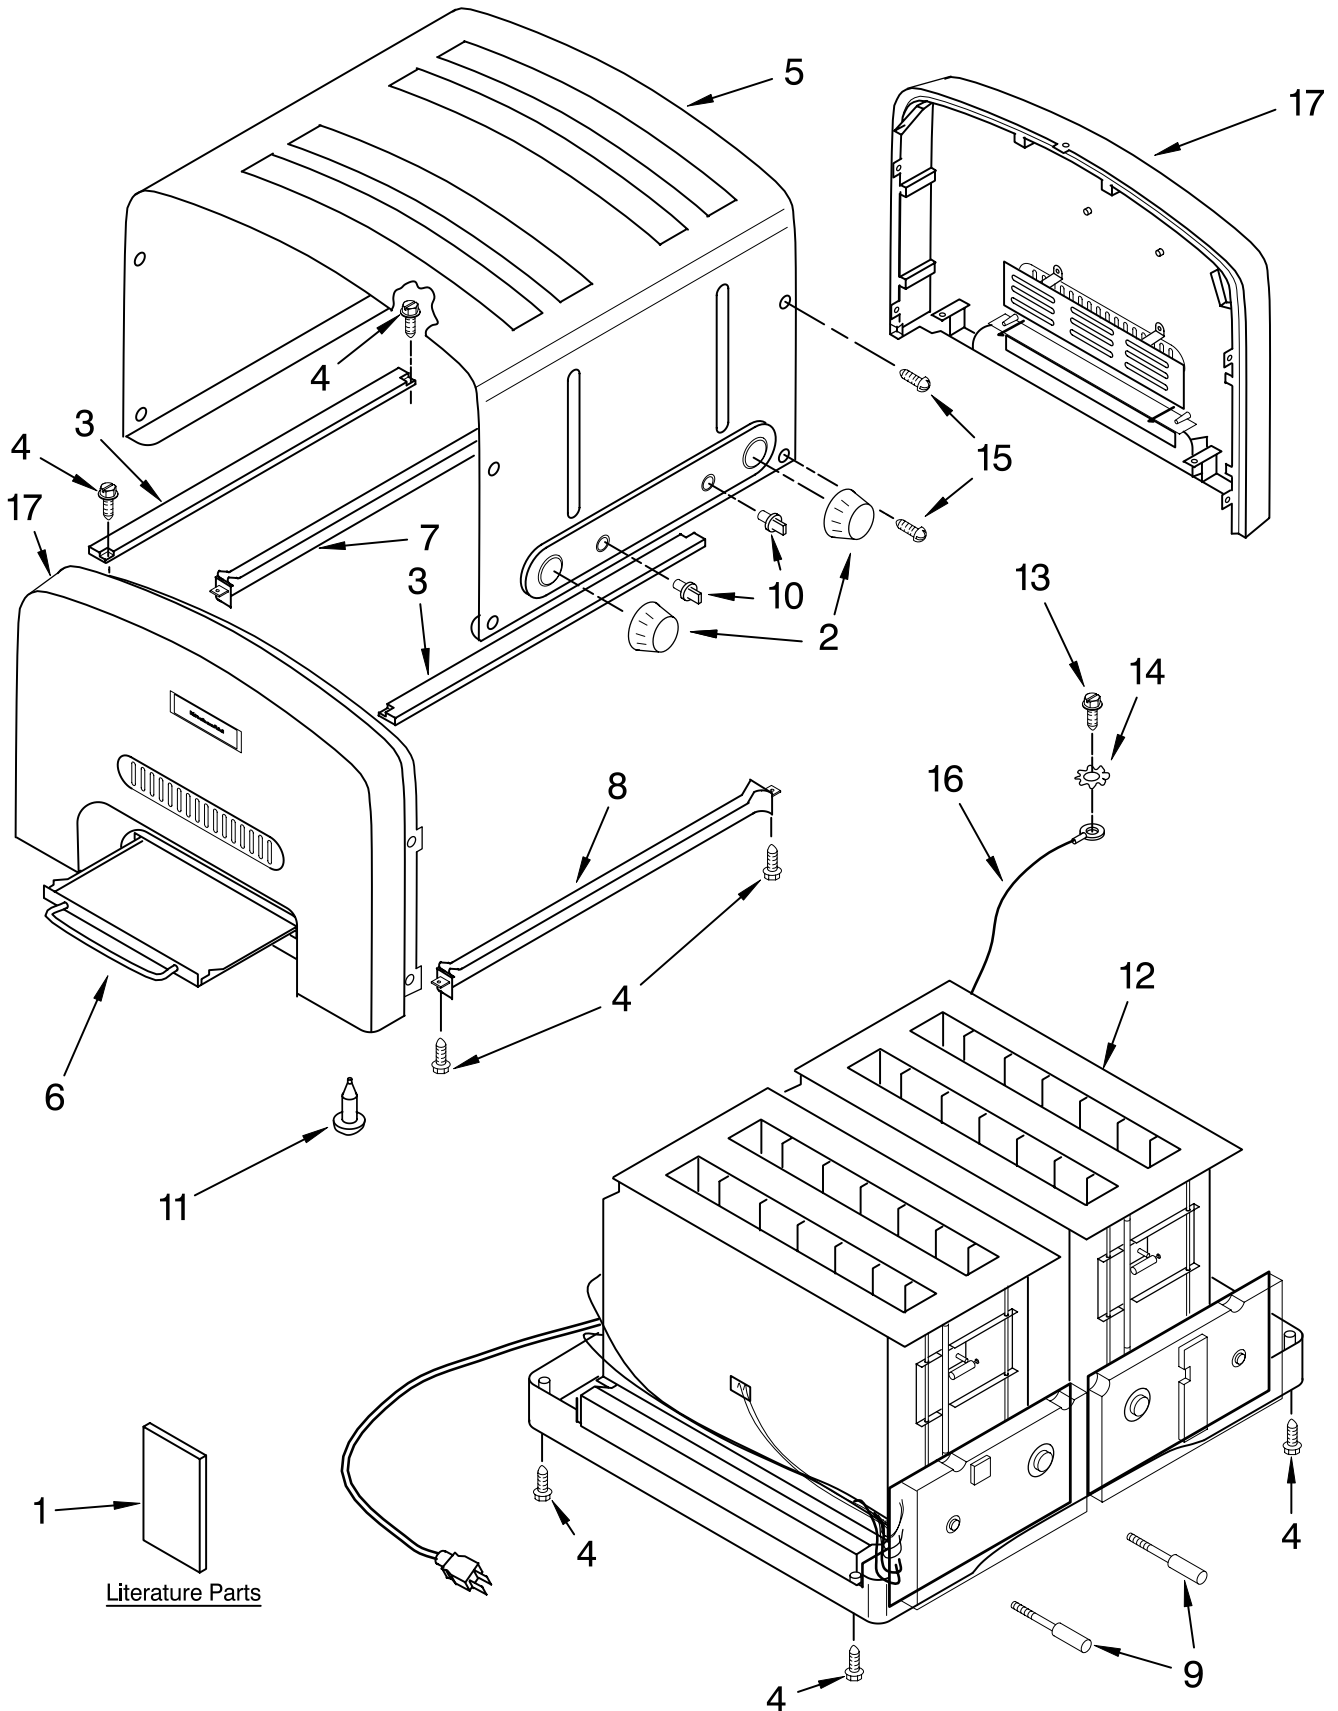

PARTS LIST

for

KitchenAid®

ARTISAN 4-SLICE TOASTER

INTERNATIONAL MODELS:

5KTT890APM1 (Pearl Metallic – Australia)

5KTT890ABU1 (Cobalt Blue – Australia)

5KTT890EPM1 (Pearl Metallic – Europe)

5KTT890EBU1 (Cobalt Blue – Europe)

FOR CUSTOMER SATISFACTION ALWAYS USE
FACTORY SPECIFICATION PARTS

HOUSING PARTS

For Models: 5KTT890__1

Literature Parts

FOR ORDERING INFORMATION REFER TO PARTS PRICE LIST

HOUSING PARTS

For Models: 5KTT890__1

Illus. No.	Part No.	DESCRIPTION
1		Literature Parts
	8204568	Guide, Use & Care
	8212169	Repair Parts List
2	4176839	Knob, Darkness
3	4176819	Support
4	4176831	Screw
5	4176813	Wrap Assembly (Includes Items 2 & 10)
6	4176814	Tray, Crumb
7		Bridge, Rear
	4176824	Pearl Metallic
	4176827	Cobalt Blue
8		Bridge, Front
	4176820	Pearl Metallic
	4176823	Cobalt Blue
9	4176832	Arm, Lifter
10	4176838	Knob, On/Off
11	4176837	Foot, Rubber
12		Chassis (Includes Power Cord, Base, Control Boards, & Heating Elements)
	4176809	Europe
	4176811	Australia
13	4176829	Screw, Grounding
14	4176830	Lock Washer
15	4176828	Screw, Wrap
16	4176840	Wire, Ground
17		Panel Assembly (Includes Badge & Vent)
	4176833	Pearl Metallic
	4176836	Cobalt Blue