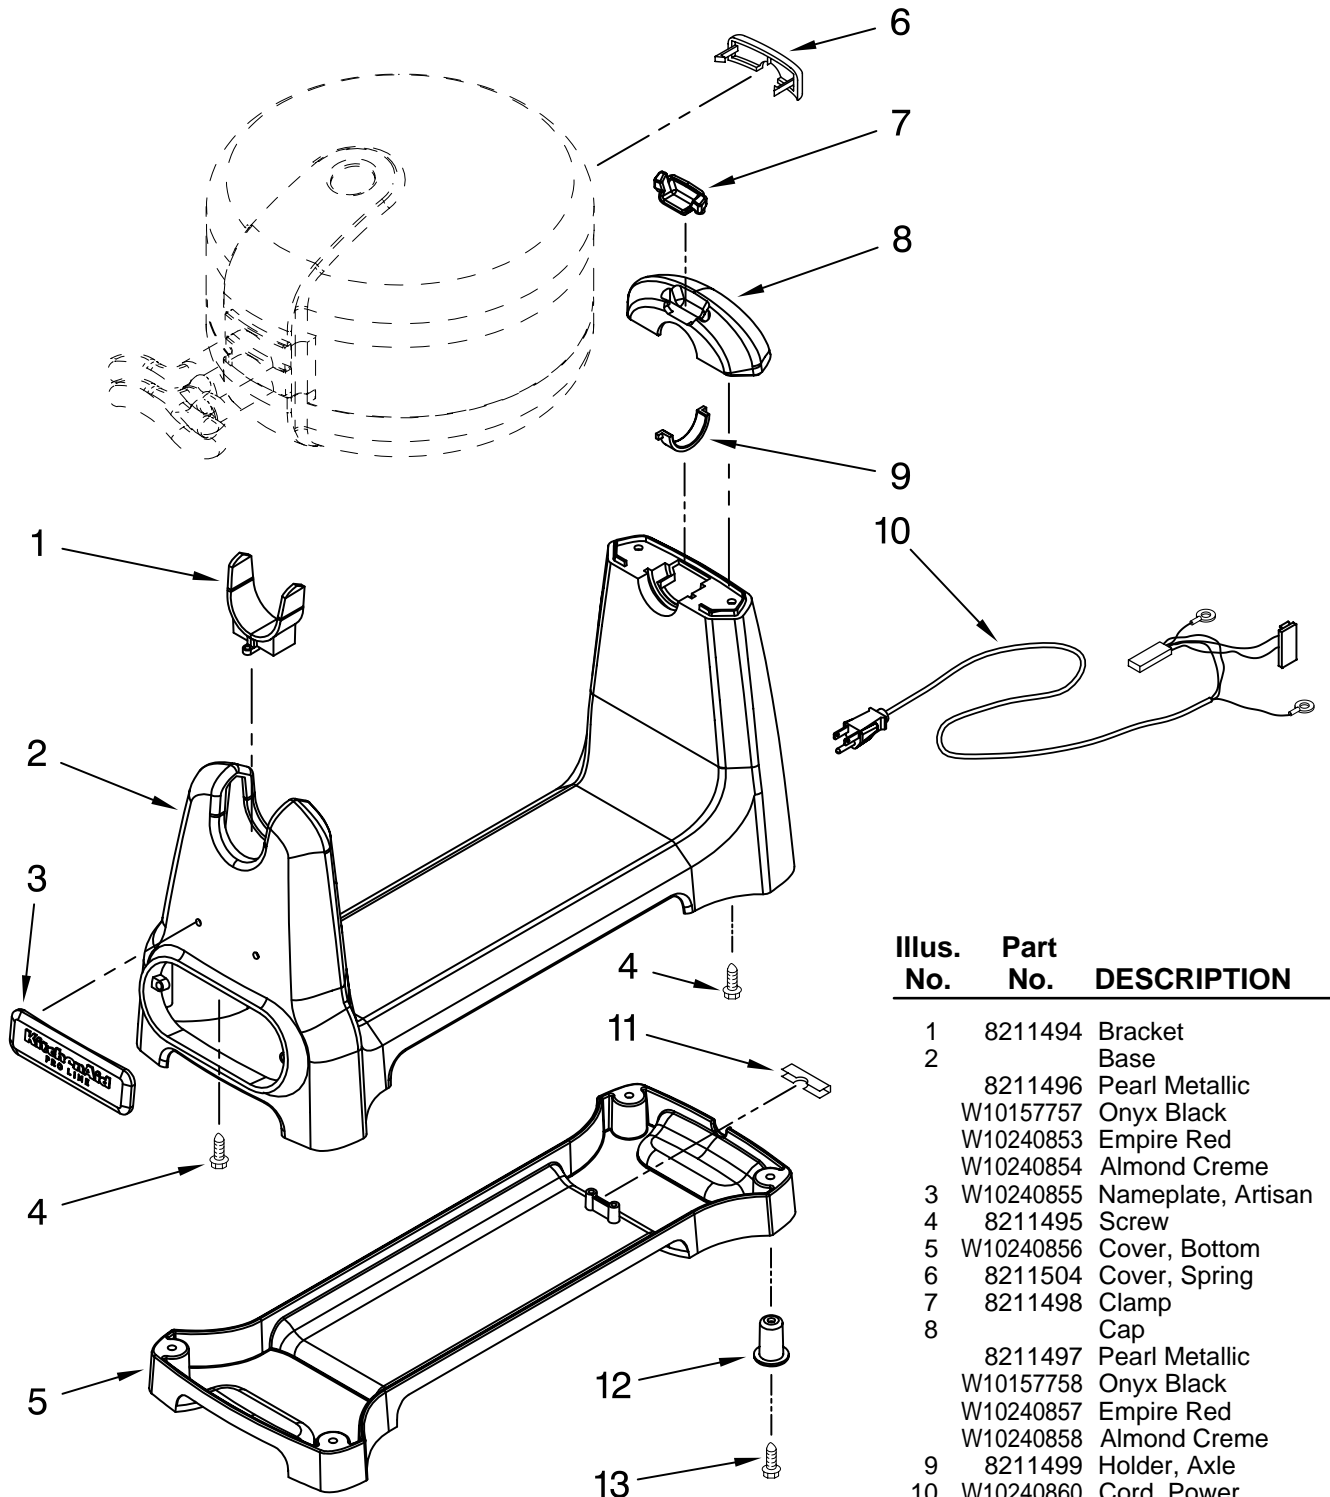

CONTROL PANEL PARTS

For Models: 5KWB100B__0

Illus. No.	Part No.	DESCRIPTION
1		Literature Parts
	W10240847	Guide, Use & Care
	W10204231	Repair Parts List
	8204592	Wiring Diagram
2	8211489	Lens, Led
3	W10240848	Button, Power
4	W10240849	Button, Start
5	W10240850	Knob
6	8211490	Screw
7	8211508	Cover, Button
8	W10240851	Bezel
9	8211514	Spring
10	8211513	Bracket, Knob
11	W10314348	MCU PCB Assembly
12	8211493	Holder, PCB
13	W10240852	Button, Reset

FOR ORDERING INFORMATION REFER TO PARTS PRICE LIST

CRADLE PARTS

For Models: 5KWB100B__0

Illus. No.	Part No.	DESCRIPTION
1	8211494	Bracket
2		Base
	8211496	Pearl Metallic
	W10157757	Onyx Black
	W10240853	Empire Red
	W10240854	Almond Creme
3	W10240855	Nameplate, Artisan
4	8211495	Screw
5	W10240856	Cover, Bottom
6	8211504	Cover, Spring
7	8211498	Clamp
8		Cap
	8211497	Pearl Metallic
	W10157758	Onyx Black
	W10240857	Empire Red
	W10240858	Almond Creme
9	8211499	Holder, Axle
10	W10240860	Cord, Power (Incl. Mov Board and PCB)
11	8211503	Clamp, Cord
12	8211501	Foot
13	8211502	Screw