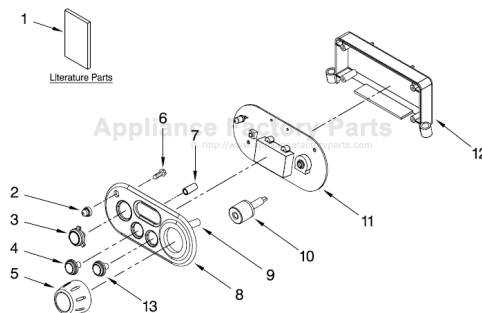

CONTROL PANEL PARTS For Models: 5KWB100B_0

[Find Your KITCHENAID Small Appliance Parts - Select From 538 Models](#)

----- Manual continues below -----

PARTS LIST

for

KitchenAid®

BRITAIN – ARTISAN

WAFFLE BAKER

CONTROL PANEL PARTS

For Models: 5KWB100B__0

Illus. No.	Part No.	DESCRIPTION
1		Literature Parts
	W10240847	Guide, Use & Care
	W10204231	Repair Parts List
	8204592	Wiring Diagram
2	8211489	Lens, Led
3	W10240848	Button, Power
4	W10240849	Button, Start
5	W10240850	Knob
6	8211490	Screw
7	8211508	Cover, Button
8	W10240851	Bezel
9	8211514	Spring
10	8211513	Bracket, Knob
11	W10314348	MCU PCB Assembly
12	8211493	Holder, PCB
13	W10240852	Button, Reset

FOR ORDERING INFORMATION REFER TO PARTS PRICE LIST

CRADLE PARTS

For Models: 5KWB100B__0

Illus. No.	Part No.	DESCRIPTION
1	8211494	Bracket
2		Base
	8211496	Pearl Metallic
	W10157757	Onyx Black
	W10240853	Empire Red
	W10240854	Almond Creme
3	W10240855	Nameplate, Artisan
4	8211495	Screw
5	W10240856	Cover, Bottom
6	8211504	Cover, Spring
7	8211498	Clamp
8		Cap
	8211497	Pearl Metallic
	W10157758	Onyx Black
	W10240857	Empire Red
	W10240858	Almond Creme
9	8211499	Holder, Axle
10	W10240860	Cord, Power (Incl. Mov Board and PCB)
11	8211503	Clamp, Cord
12	8211501	Foot
13	8211502	Screw