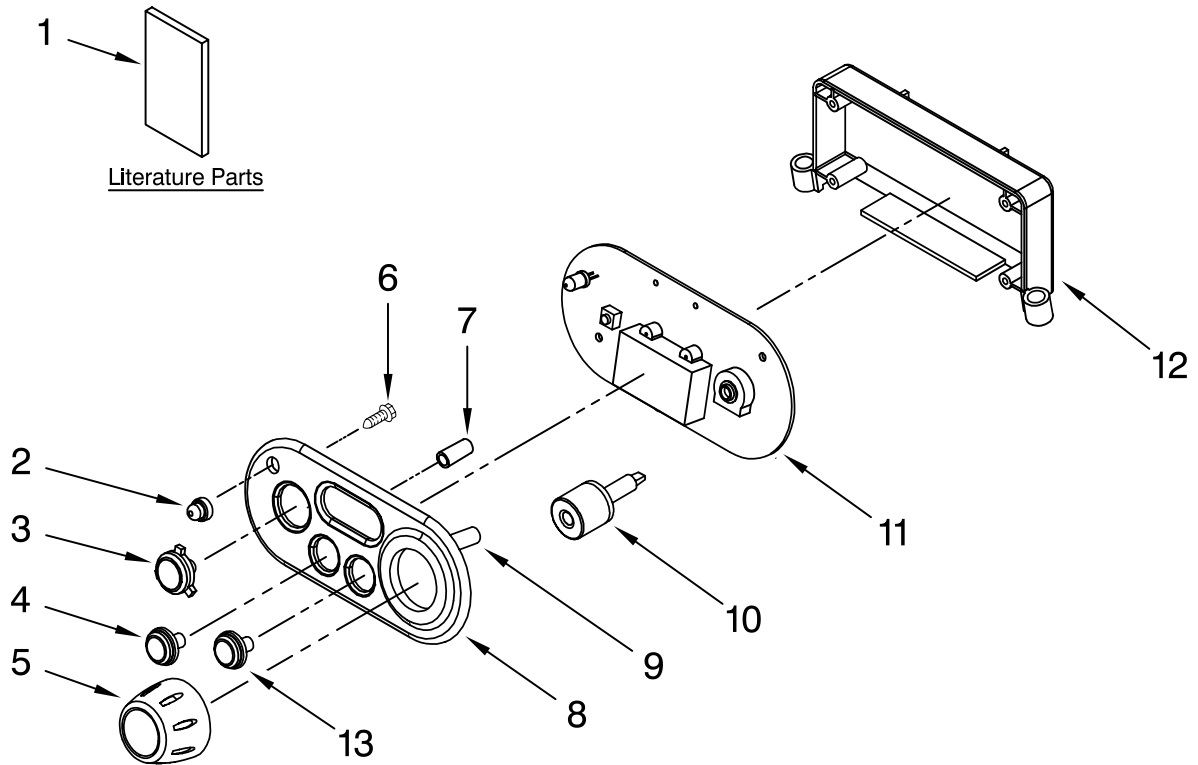

CONTROL PANEL PARTS

For Models: 5KWB100B__0

Illus. No.	Part No.	DESCRIPTION
1		Literature Parts
	W10240847	Guide, Use & Care
	W10204231	Repair Parts List
	8204592	Wiring Diagram
2	8211489	Lens, Led
3	W10240848	Button, Power
4	W10240849	Button, Start
5	W10240850	Knob
6	8211490	Screw
7	8211508	Cover, Button
8	W10240851	Bezel
9	8211514	Spring
10	8211513	Bracket, Knob
11	W10314348	MCU PCB Assembly
12	8211493	Holder, PCB
13	W10240852	Button, Reset

FOR ORDERING INFORMATION REFER TO PARTS PRICE LIST

CRADLE PARTS

For Models: 5KWB100B__0

Illus. No.	Part No.	DESCRIPTION
1	8211494	Bracket
2		Base
	8211496	Pearl Metallic
	W10157757	Onyx Black
	W10240853	Empire Red
	W10240854	Almond Creme
3	W10240855	Nameplate, Artisan
4	8211495	Screw
5	W10240856	Cover, Bottom
6	8211504	Cover, Spring
7	8211498	Clamp
8		Cap
	8211497	Pearl Metallic
	W10157758	Onyx Black
	W10240857	Empire Red
	W10240858	Almond Creme
9	8211499	Holder, Axle
10	W10240860	Cord, Power (Incl. Mov Board and PCB)
11	8211503	Clamp, Cord
12	8211501	Foot
13	8211502	Screw