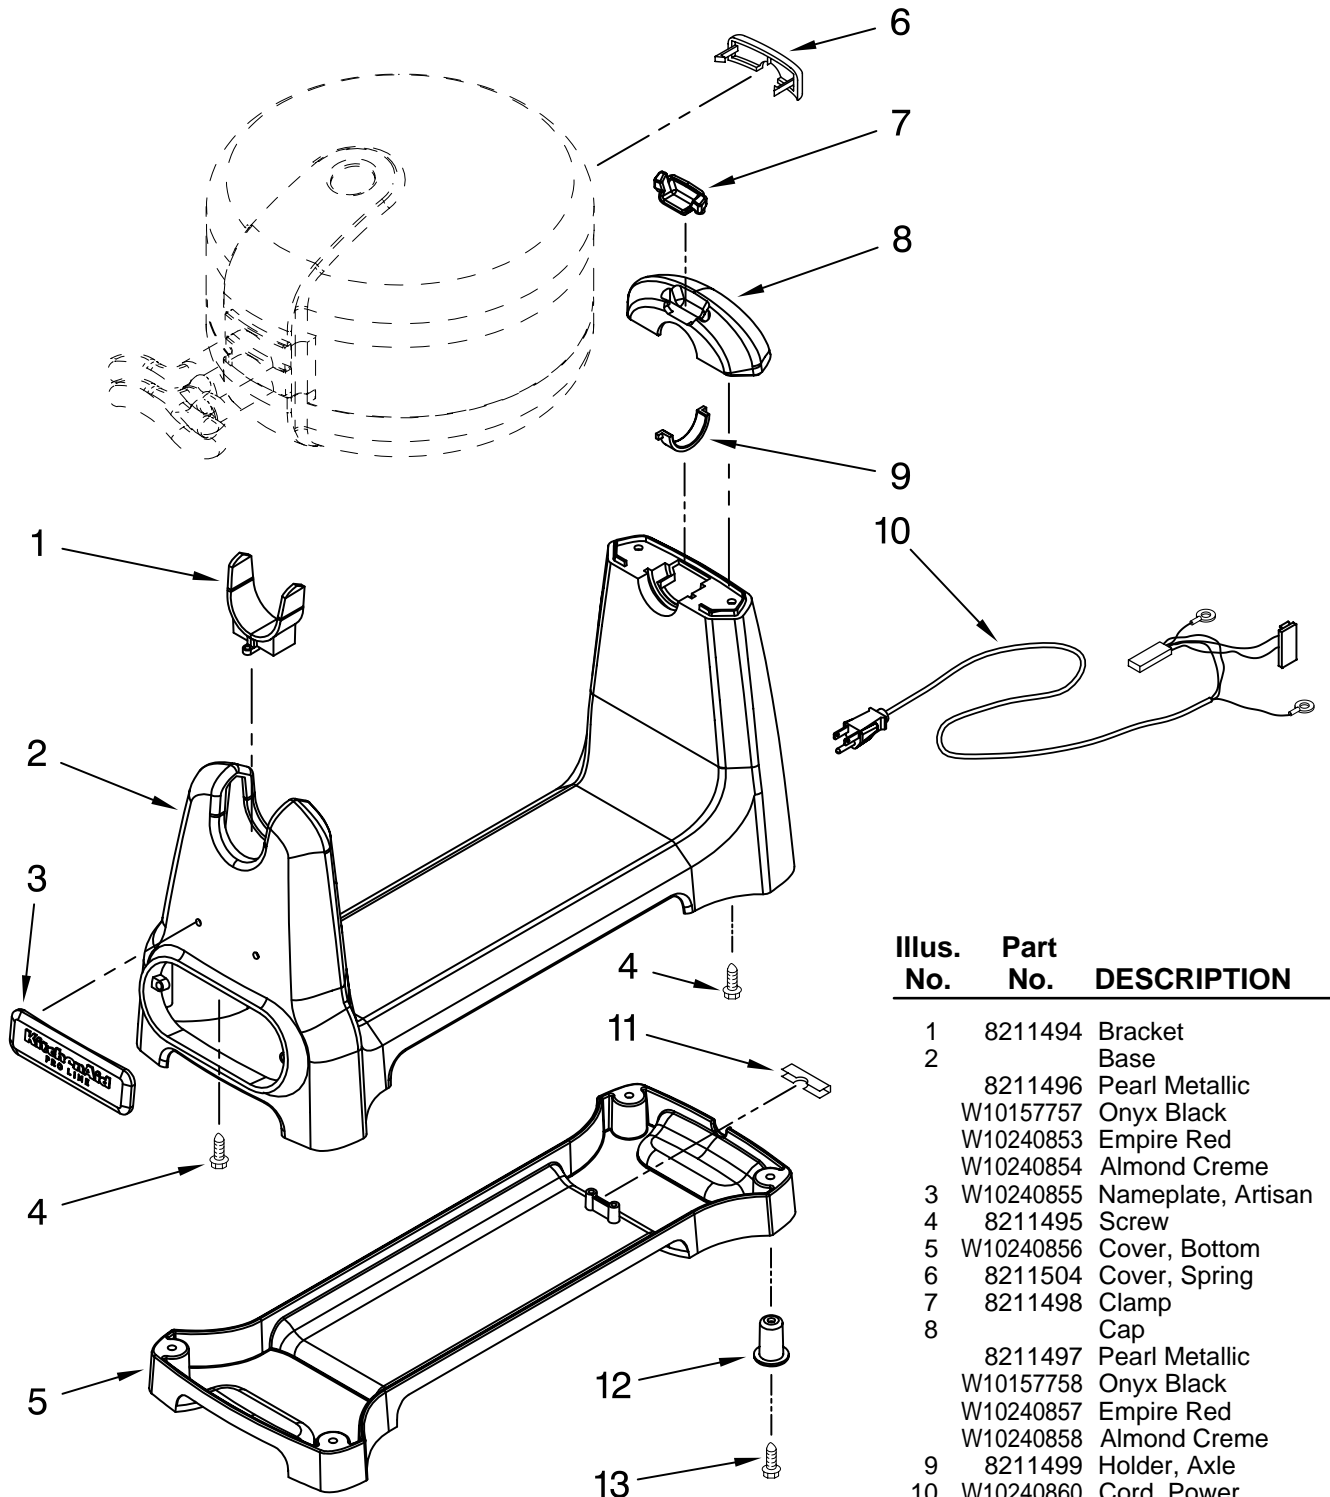

CRADLE PARTS

For Models: 5KWB100B__0

Illus. No.	Part No.	DESCRIPTION
1	8211494	Bracket
2		Base
	8211496	Pearl Metallic
	W10157757	Onyx Black
	W10240853	Empire Red
	W10240854	Almond Creme
3	W10240855	Nameplate, Artisan
4	8211495	Screw
5	W10240856	Cover, Bottom
6	8211504	Cover, Spring
7	8211498	Clamp
8		Cap
	8211497	Pearl Metallic
	W10157758	Onyx Black
	W10240857	Empire Red
	W10240858	Almond Creme
9	8211499	Holder, Axle
10	W10240860	Cord, Power (Incl. Mov Board and PCB)
11	8211503	Clamp, Cord
12	8211501	Foot
13	8211502	Screw

FOR ORDERING INFORMATION REFER TO PARTS PRICE LIST