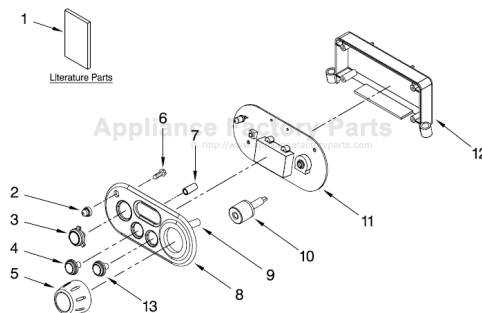

CONTROL PANEL PARTS For Models: 5KWB100B_0

[Find Your KITCHENAID Small Appliance Parts - Select From 538 Models](#)

----- Manual continues below -----