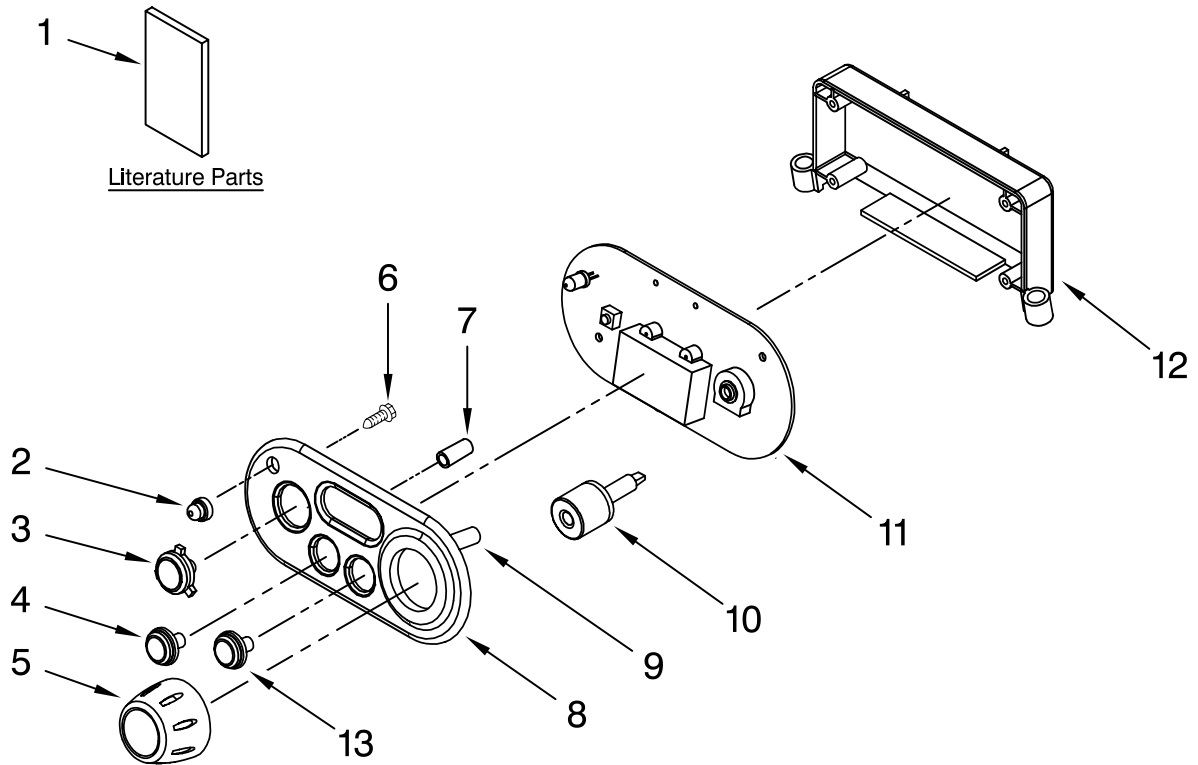

# CONTROL PANEL PARTS

For Models: 5KWB100B\_\_0

Illus. No.	Part No.	DESCRIPTION
1		Literature Parts
	W10240847	Guide, Use & Care
	W10204231	Repair Parts List
	8204592	Wiring Diagram
2	8211489	Lens, Led
3	W10240848	Button, Power
4	W10240849	Button, Start
5	W10240850	Knob
6	8211490	Screw
7	8211508	Cover, Button
8	W10240851	Bezel
9	8211514	Spring
10	8211513	Bracket, Knob
11	W10314348	MCU PCB Assembly
12	8211493	Holder, PCB
13	W10240852	Button, Reset