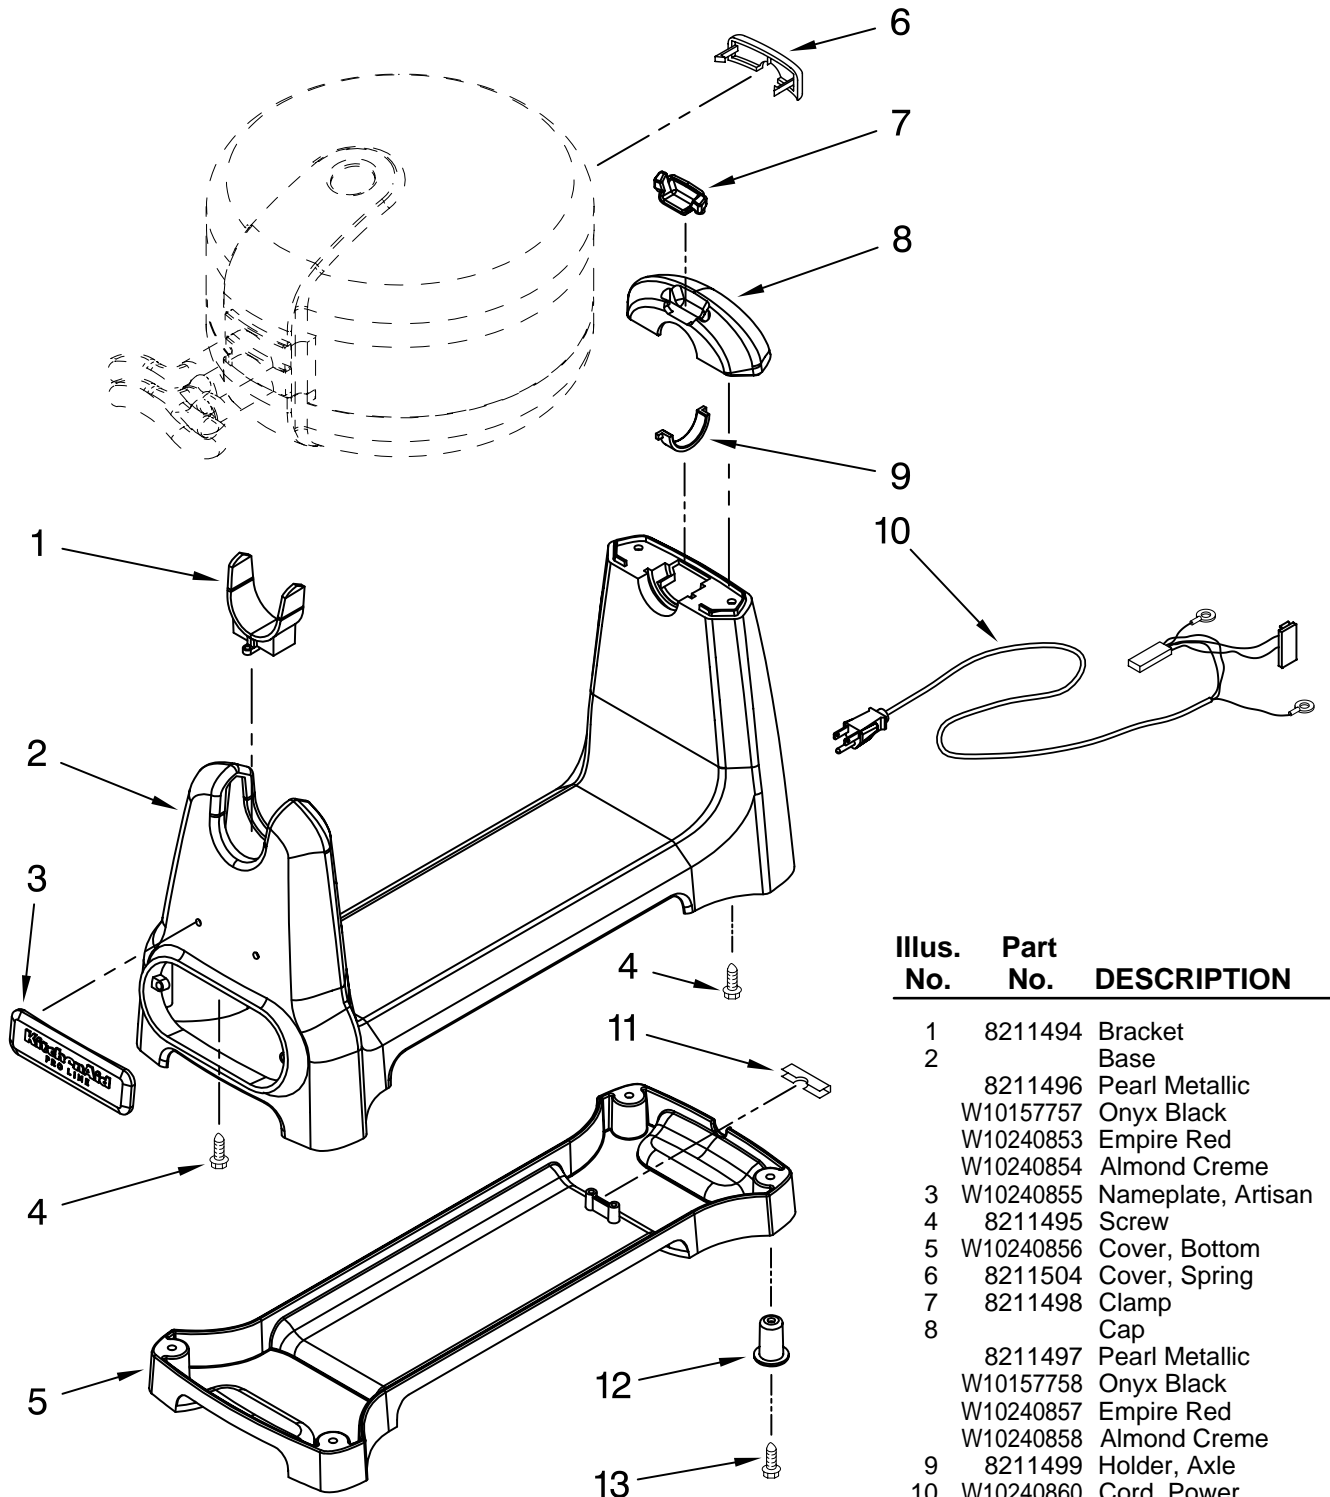

CONTROL PANEL PARTS

For Models: 5KWB100B__0

Illus. No.	Part No.	DESCRIPTION
1		Literature Parts
	W10240847	Guide, Use & Care
	W10204231	Repair Parts List
	8204592	Wiring Diagram
2	8211489	Lens, Led
3	W10240848	Button, Power
4	W10240849	Button, Start
5	W10240850	Knob
6	8211490	Screw
7	8211508	Cover, Button
8	W10240851	Bezel
9	8211514	Spring
10	8211513	Bracket, Knob
11	W10314348	MCU PCB Assembly
12	8211493	Holder, PCB
13	W10240852	Button, Reset

FOR ORDERING INFORMATION REFER TO PARTS PRICE LIST

CRADLE PARTS

For Models: 5KWB100B_0

Illus. No.	Part No.	DESCRIPTION
1	8211494	Bracket
2		Base
	8211496	Pearl Metallic
	W10157757	Onyx Black
	W10240853	Empire Red
	W10240854	Almond Creme
3	W10240855	Nameplate, Artisan
4	8211495	Screw
5	W10240856	Cover, Bottom
6	8211504	Cover, Spring
7	8211498	Clamp
8		Cap
	8211497	Pearl Metallic
	W10157758	Onyx Black
	W10240857	Empire Red
	W10240858	Almond Creme
9	8211499	Holder, Axle
10	W10240860	Cord, Power (Incl. Mov Board and PCB)
11	8211503	Clamp, Cord
12	8211501	Foot
13	8211502	Screw