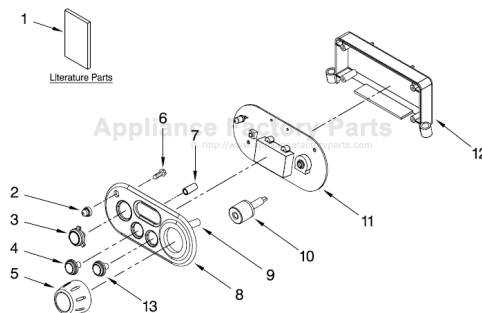

This Owner's Manual is provided and hosted by Appliance Factory Parts.

KITCHENAID 5KWB100BOB0 Owner's Manual

[Shop genuine replacement parts for KITCHENAID
5KWB100BOB0](#)

CONTROL PANEL PARTS For Models: 5KWB100B_0

CONTROL PANEL PARTS

For Models: 5KWB100B__0

Illus. No.	Part No.	DESCRIPTION
1		Literature Parts
	W10240847	Guide, Use & Care
	W10204231	Repair Parts List
	8204592	Wiring Diagram
2	8211489	Lens, Led
3	W10240848	Button, Power
4	W10240849	Button, Start
5	W10240850	Knob
6	8211490	Screw
7	8211508	Cover, Button
8	W10240851	Bezel
9	8211514	Spring
10	8211513	Bracket, Knob
11	W10314348	MCU PCB Assembly
12	8211493	Holder, PCB
13	W10240852	Button, Reset

FOR ORDERING INFORMATION REFER TO PARTS PRICE LIST

CRADLE PARTS

For Models: 5KWB100B_0

Illus. No.	Part No.	DESCRIPTION
1	8211494	Bracket
2		Base
	8211496	Pearl Metallic
	W10157757	Onyx Black
	W10240853	Empire Red
	W10240854	Almond Creme
3	W10240855	Nameplate, Artisan
4	8211495	Screw
5	W10240856	Cover, Bottom
6	8211504	Cover, Spring
7	8211498	Clamp
8		Cap
	8211497	Pearl Metallic
	W10157758	Onyx Black
	W10240857	Empire Red
	W10240858	Almond Creme
9	8211499	Holder, Axle
10	W10240860	Cord, Power (Incl. Mov Board and PCB)
11	8211503	Clamp, Cord
12	8211501	Foot
13	8211502	Screw