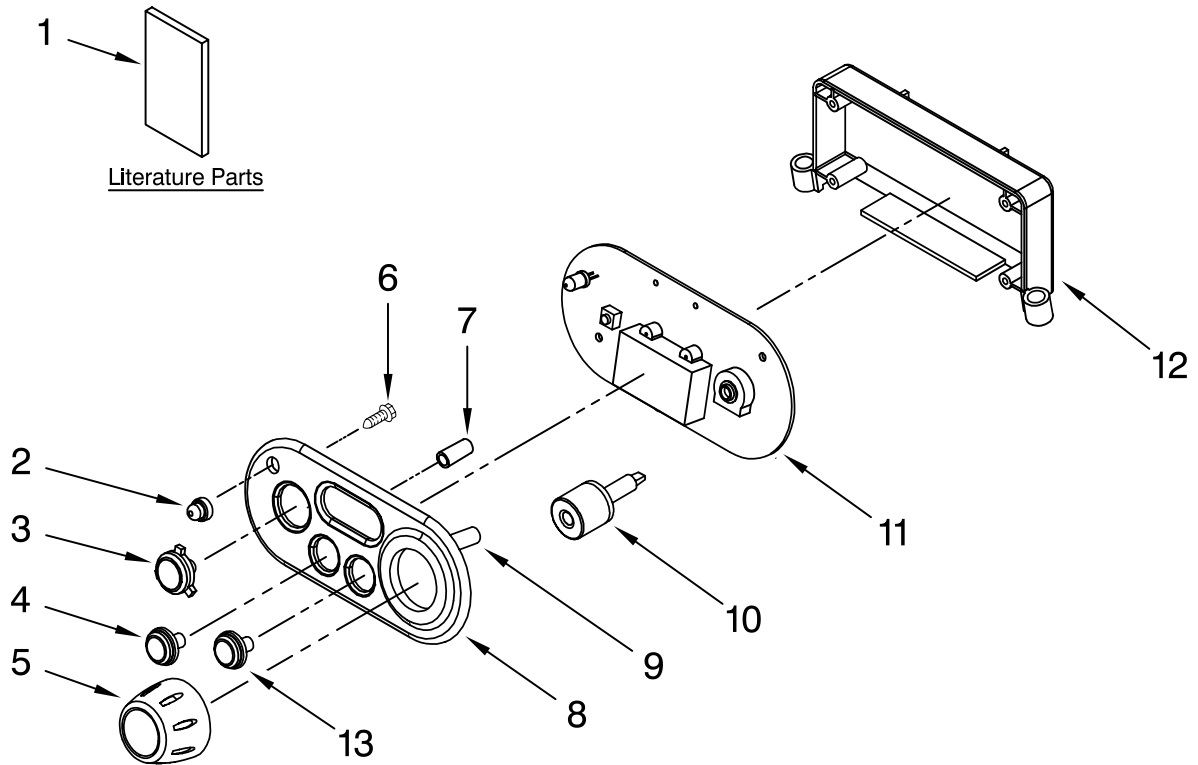

CONTROL PANEL PARTS

For Models: 5KWB100B__0

Illus. No.	Part No.	DESCRIPTION
1		Literature Parts
	W10240847	Guide, Use & Care
	W10204231	Repair Parts List
	8204592	Wiring Diagram
2	8211489	Lens, Led
3	W10240848	Button, Power
4	W10240849	Button, Start
5	W10240850	Knob
6	8211490	Screw
7	8211508	Cover, Button
8	W10240851	Bezel
9	8211514	Spring
10	8211513	Bracket, Knob
11	W10314348	MCU PCB Assembly
12	8211493	Holder, PCB
13	W10240852	Button, Reset

FOR ORDERING INFORMATION REFER TO PARTS PRICE LIST

CRADLE PARTS

For Models: 5KWB100B_0

Illus. No.	Part No.	DESCRIPTION
1	8211494	Bracket
2		Base
	8211496	Pearl Metallic
	W10157757	Onyx Black
	W10240853	Empire Red
	W10240854	Almond Creme
3	W10240855	Nameplate, Artisan
4	8211495	Screw
5	W10240856	Cover, Bottom
6	8211504	Cover, Spring
7	8211498	Clamp
8		Cap
	8211497	Pearl Metallic
	W10157758	Onyx Black
	W10240857	Empire Red
	W10240858	Almond Creme
9	8211499	Holder, Axle
10	W10240860	Cord, Power (Incl. Mov Board and PCB)
11	8211503	Clamp, Cord
12	8211501	Foot
13	8211502	Screw