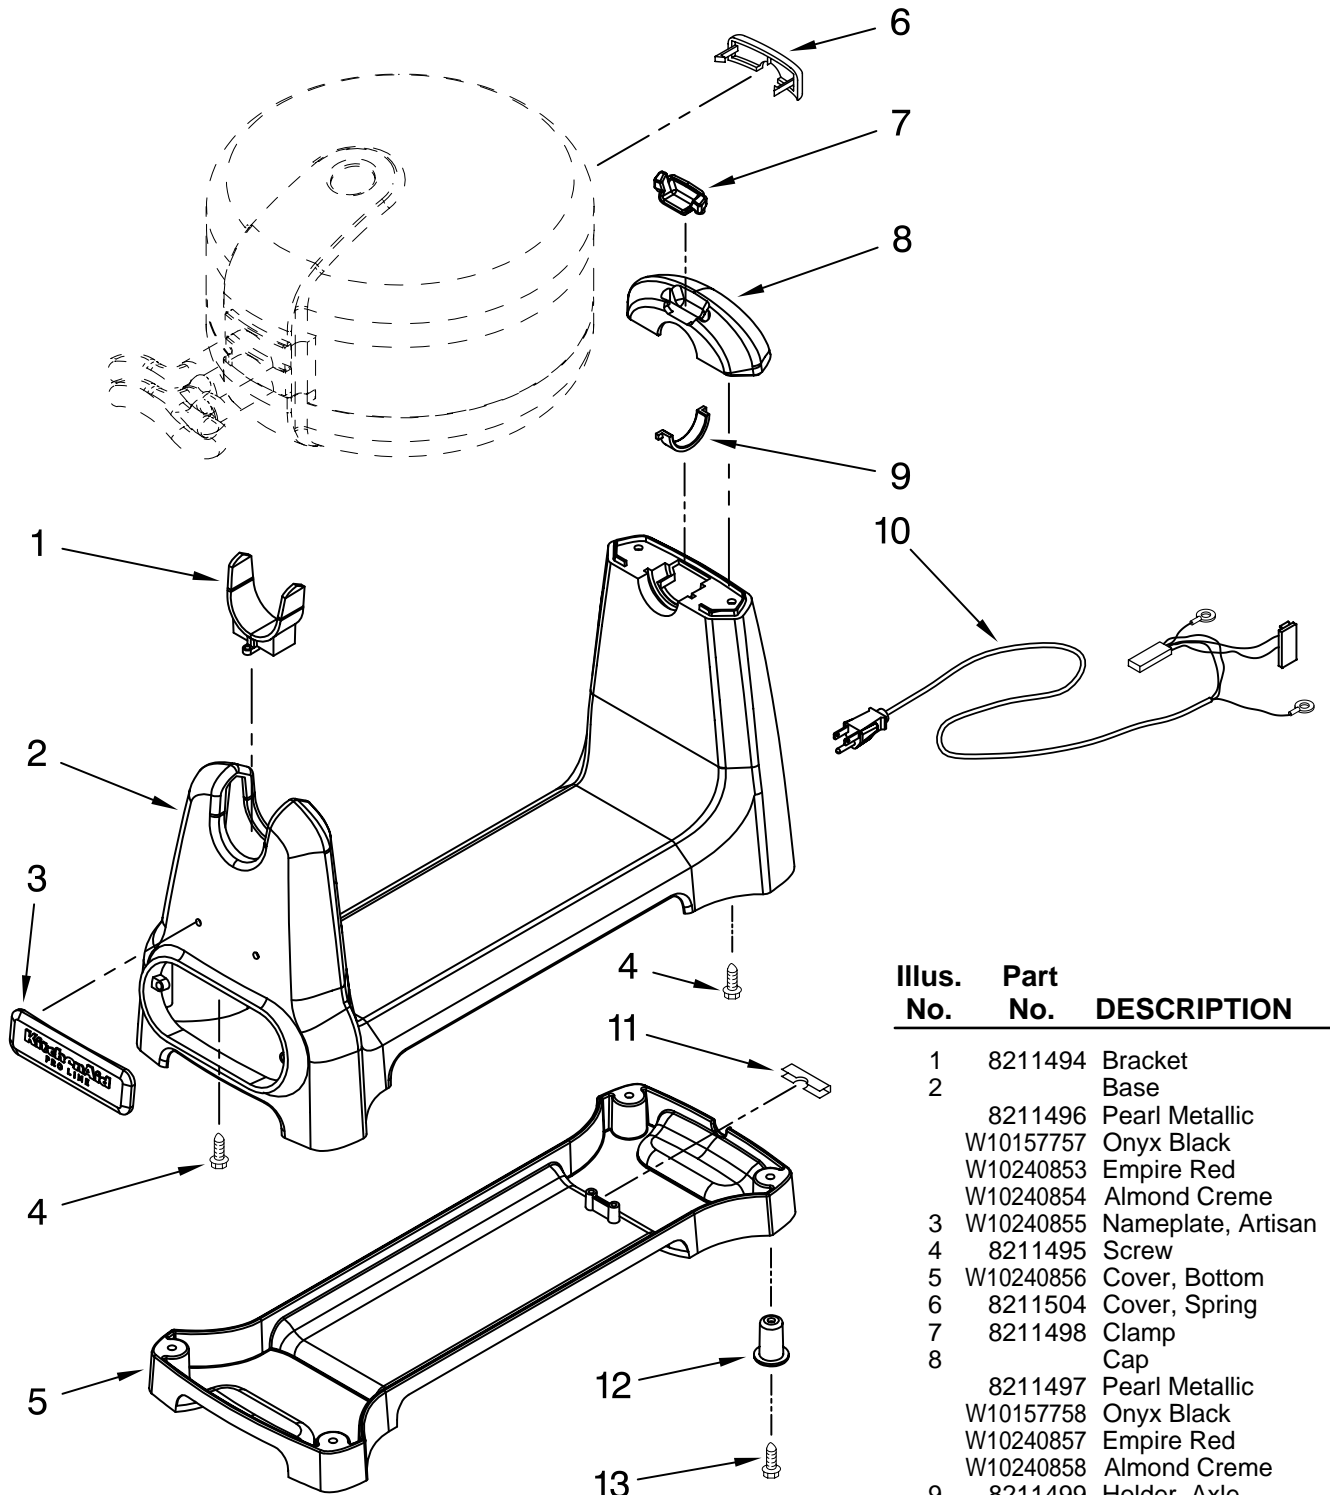

CONTROL PANEL PARTS

For Models: 5KWB100E__0

Illus. No.	Part No.	DESCRIPTION
1		Literature Parts
	W10240847	Guide, Use & Care
	W10204230	Repair Parts List
	8204592	Wiring Diagram
2	8211489	Lens, Led
3	W10240848	Button, Power
4	W10240849	Button, Start
5	W10240850	Knob
6	8211490	Screw
7	8211508	Cover, Button
8	W10240851	Bezel
9	8211514	Spring
10	8211513	Bracket, Knob
11	W10314348	MCU PCB Assembly
12	8211493	Holder, PCB
13	W10240852	Button, Reset

FOR ORDERING INFORMATION REFER TO PARTS PRICE LIST

CRADLE PARTS

For Models: 5KWB100E_0

Illus. No.	Part No.	DESCRIPTION
1	8211494	Bracket
2	8211496	Base
	W10157757	Pearl Metallic
	W10240853	Onyx Black
	W10240854	Empire Red
	W10240854	Almond Creme
3	W10240855	Nameplate, Artisan
4	8211495	Screw
5	W10240856	Cover, Bottom
6	8211504	Cover, Spring
7	8211498	Clamp
8		Cap
	8211497	Pearl Metallic
	W10157758	Onyx Black
	W10240857	Empire Red
	W10240858	Almond Creme
9	8211499	Holder, Axle
10	W10240859	Cord, Power (Incl. Mov Board and PCB)
11	8211503	Clamp, Cord
12	8211501	Foot
13	8211502	Screw