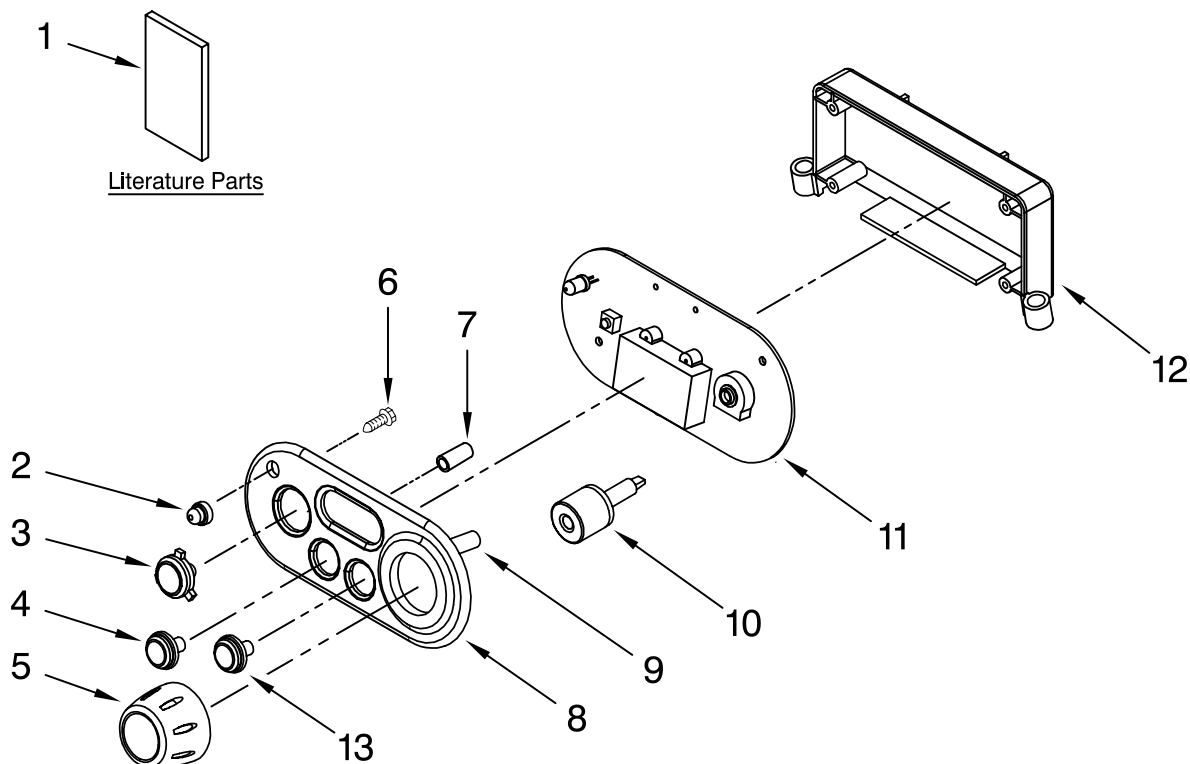

CONTROL PANEL PARTS

For Models: 5KWB100E__0

Illus. No.	Part No.	DESCRIPTION
1		Literature Parts
	W10240847	Guide, Use & Care
	W10204230	Repair Parts List
	8204592	Wiring Diagram
2	8211489	Lens, Led
3	W10240848	Button, Power
4	W10240849	Button, Start
5	W10240850	Knob
6	8211490	Screw
7	8211508	Cover, Button
8	W10240851	Bezel
9	8211514	Spring
10	8211513	Bracket, Knob
11	W10314348	MCU PCB Assembly
12	8211493	Holder, PCB
13	W10240852	Button, Reset

FOR ORDERING INFORMATION REFER TO PARTS PRICE LIST

CRADLE PARTS

For Models: 5KWB100E_0

Illus. No.	Part No.	DESCRIPTION
1	8211494	Bracket
2	8211496	Base
	W10157757	Pearl Metallic
	W10240853	Onyx Black
	W10240854	Empire Red
	W10240854	Almond Creme
3	W10240855	Nameplate, Artisan
4	8211495	Screw
5	W10240856	Cover, Bottom
6	8211504	Cover, Spring
7	8211498	Clamp
8		Cap
	8211497	Pearl Metallic
	W10157758	Onyx Black
	W10240857	Empire Red
	W10240858	Almond Creme
9	8211499	Holder, Axle
10	W10240859	Cord, Power (Incl. Mov Board and PCB)
11	8211503	Clamp, Cord
12	8211501	Foot
13	8211502	Screw