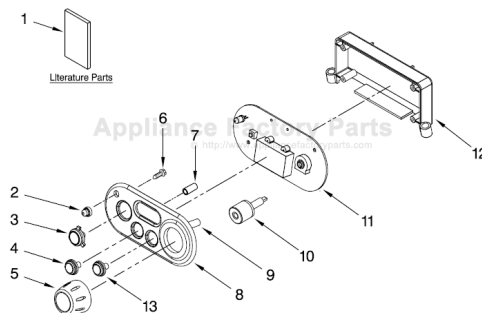

CONTROL PANEL PARTS For Models: 5KWB100B_0

[Find Your KITCHENAID Small Appliance Parts - Select From 538 Models](#)

----- Manual continues below -----

PARTS LIST

for

KitchenAid®

EUROPEAN – ARTISAN

WAFFLE BAKER

CONTROL PANEL PARTS

For Models: 5KWB100E__0

Illus. No.	Part No.	DESCRIPTION
1		Literature Parts
	W10240847	Guide, Use & Care
	W10204230	Repair Parts List
	8204592	Wiring Diagram
2	8211489	Lens, Led
3	W10240848	Button, Power
4	W10240849	Button, Start
5	W10240850	Knob
6	8211490	Screw
7	8211508	Cover, Button
8	W10240851	Bezel
9	8211514	Spring
10	8211513	Bracket, Knob
11	W10314348	MCU PCB Assembly
12	8211493	Holder, PCB
13	W10240852	Button, Reset

FOR ORDERING INFORMATION REFER TO PARTS PRICE LIST

CRADLE PARTS

For Models: 5KWB100E_0

Illus. No.	Part No.	DESCRIPTION
1	8211494	Bracket
2	8211496	Base
	W10157757	Pearl Metallic
	W10240853	Onyx Black
	W10240854	Empire Red
	W10240854	Almond Creme
3	W10240855	Nameplate, Artisan
4	8211495	Screw
5	W10240856	Cover, Bottom
6	8211504	Cover, Spring
7	8211498	Clamp
8		Cap
	8211497	Pearl Metallic
	W10157758	Onyx Black
	W10240857	Empire Red
	W10240858	Almond Creme
9	8211499	Holder, Axle
10	W10240859	Cord, Power (Incl. Mov Board and PCB)
11	8211503	Clamp, Cord
12	8211501	Foot
13	8211502	Screw