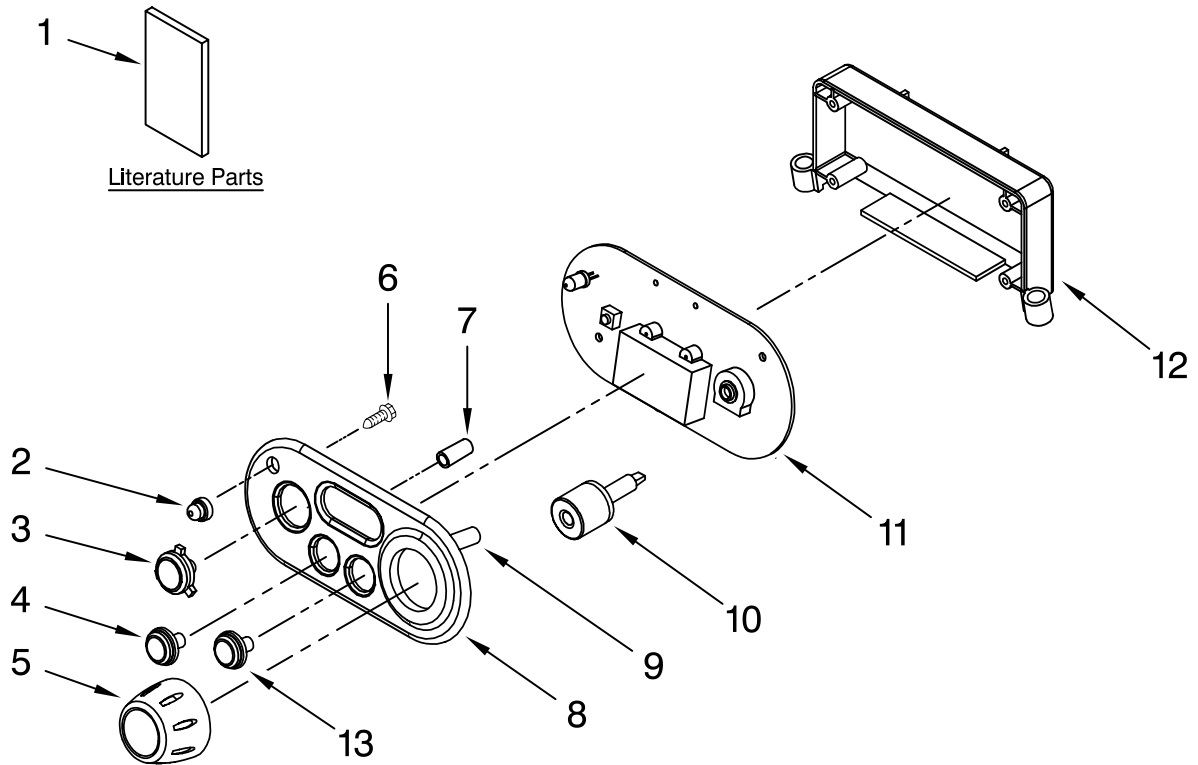

CONTROL PANEL PARTS

For Models: 5KWB100E__0

Illus. No.	Part No.	DESCRIPTION
1		Literature Parts
	W10240847	Guide, Use & Care
	W10204230	Repair Parts List
	8204592	Wiring Diagram
2	8211489	Lens, Led
3	W10240848	Button, Power
4	W10240849	Button, Start
5	W10240850	Knob
6	8211490	Screw
7	8211508	Cover, Button
8	W10240851	Bezel
9	8211514	Spring
10	8211513	Bracket, Knob
11	W10314348	MCU PCB Assembly
12	8211493	Holder, PCB
13	W10240852	Button, Reset

FOR ORDERING INFORMATION REFER TO PARTS PRICE LIST

CRADLE PARTS

For Models: 5KWB100E_0

Illus. No.	Part No.	DESCRIPTION
1	8211494	Bracket
2		Base
	8211496	Pearl Metallic
	W10157757	Onyx Black
	W10240853	Empire Red
	W10240854	Almond Creme
3	W10240855	Nameplate, Artisan
4	8211495	Screw
5	W10240856	Cover, Bottom
6	8211504	Cover, Spring
7	8211498	Clamp
8		Cap
	8211497	Pearl Metallic
	W10157758	Onyx Black
	W10240857	Empire Red
	W10240858	Almond Creme
9	8211499	Holder, Axle
10	W10240859	Cord, Power (Incl. Mov Board and PCB)
11	8211503	Clamp, Cord
12	8211501	Foot
13	8211502	Screw