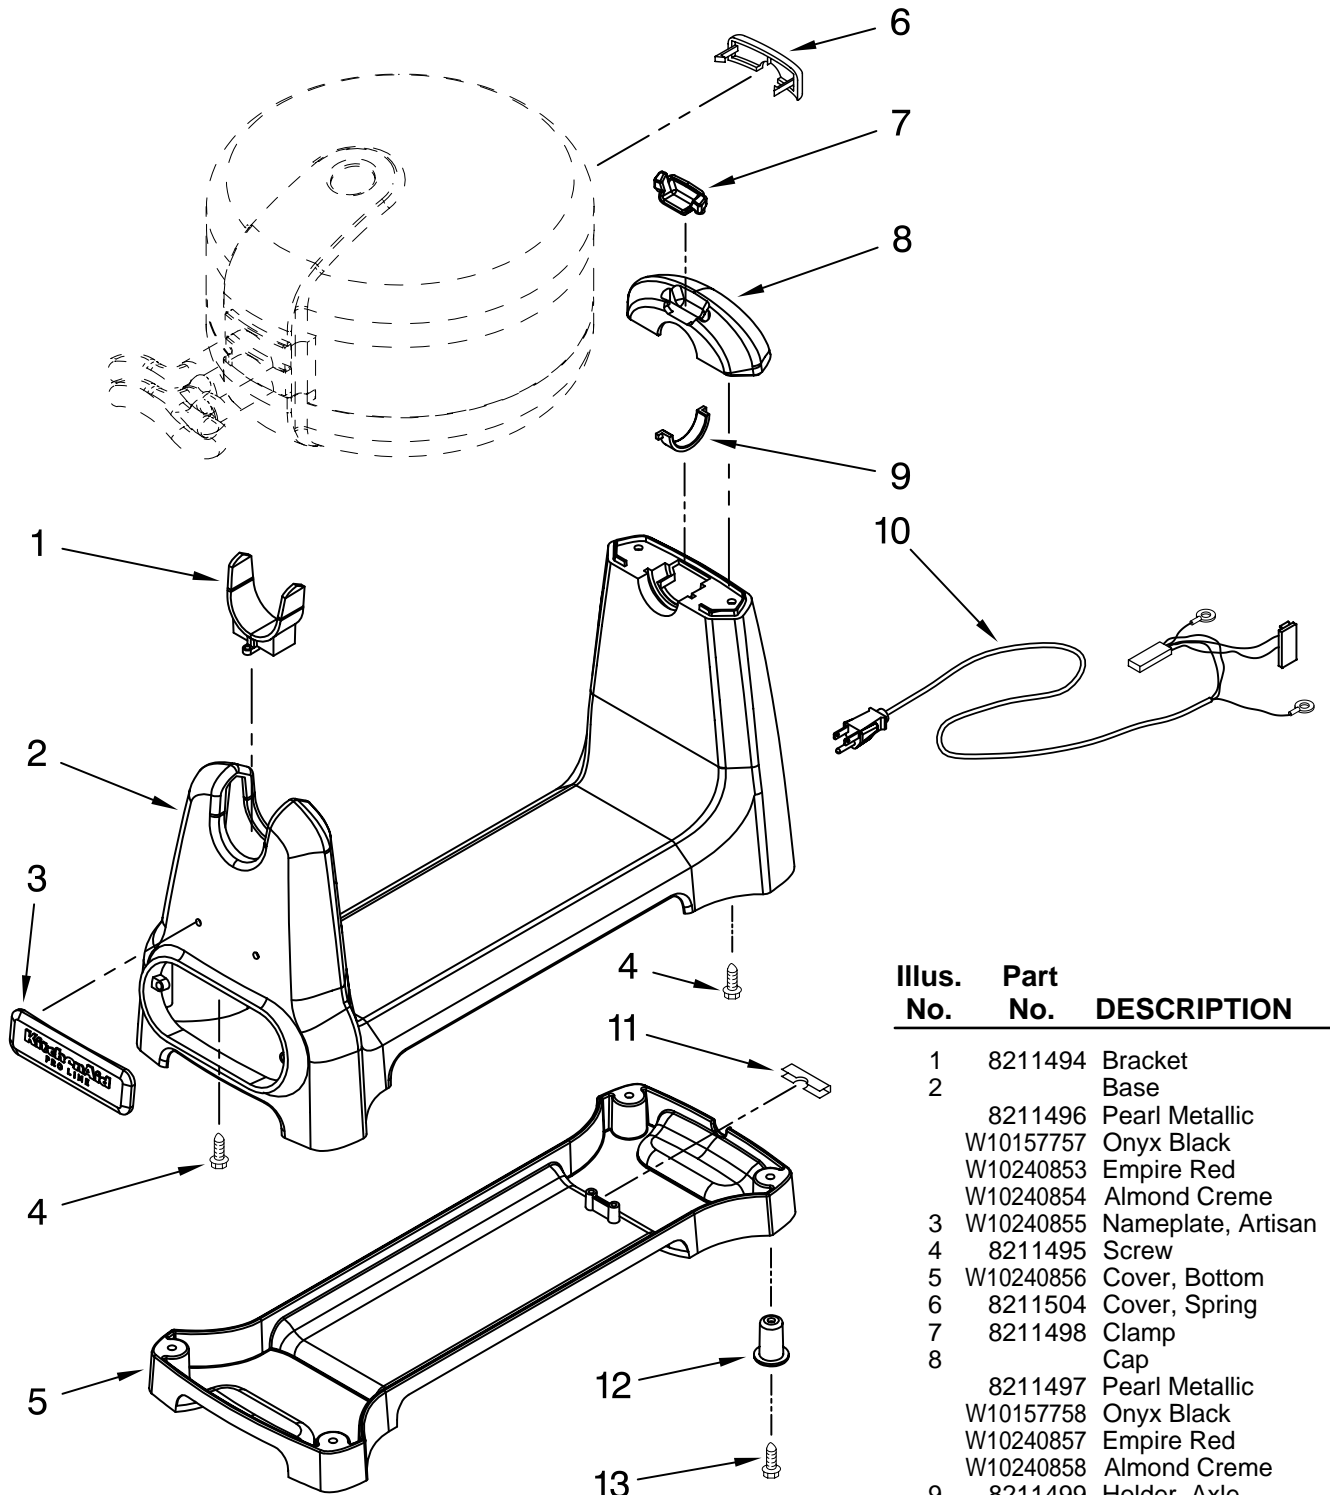

CONTROL PANEL PARTS

For Models: 5KWB100E__0

Illus. No.	Part No.	DESCRIPTION
1		Literature Parts
	W10240847	Guide, Use & Care
	W10204230	Repair Parts List
	8204592	Wiring Diagram
2	8211489	Lens, Led
3	W10240848	Button, Power
4	W10240849	Button, Start
5	W10240850	Knob
6	8211490	Screw
7	8211508	Cover, Button
8	W10240851	Bezel
9	8211514	Spring
10	8211513	Bracket, Knob
11	W10314348	MCU PCB Assembly
12	8211493	Holder, PCB
13	W10240852	Button, Reset

FOR ORDERING INFORMATION REFER TO PARTS PRICE LIST

CRADLE PARTS

For Models: 5KWB100E_0

Illus. No.	Part No.	DESCRIPTION
1	8211494	Bracket
2		Base
	8211496	Pearl Metallic
	W10157757	Onyx Black
	W10240853	Empire Red
	W10240854	Almond Creme
3	W10240855	Nameplate, Artisan
4	8211495	Screw
5	W10240856	Cover, Bottom
6	8211504	Cover, Spring
7	8211498	Clamp
8		Cap
	8211497	Pearl Metallic
	W10157758	Onyx Black
	W10240857	Empire Red
	W10240858	Almond Creme
9	8211499	Holder, Axle
10	W10240859	Cord, Power (Incl. Mov Board and PCB)
11	8211503	Clamp, Cord
12	8211501	Foot
13	8211502	Screw