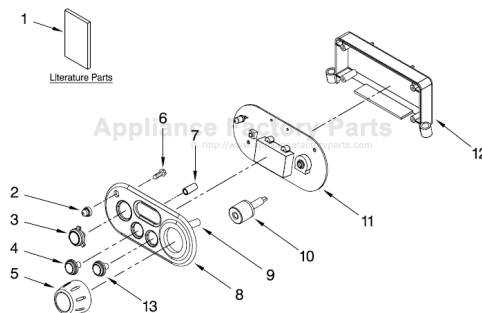

This Owner's Manual is provided and hosted by Appliance Factory Parts.

KITCHENAID 5KWB100EOB0 Owner's Manual

[Shop genuine replacement parts for KITCHENAID
5KWB100EOB0](#)

CONTROL PANEL PARTS For Models: 5KWB100B_0

CONTROL PANEL PARTS

For Models: 5KWB100E__0

Illus. No.	Part No.	DESCRIPTION
1		Literature Parts
	W10240847	Guide, Use & Care
	W10204230	Repair Parts List
	8204592	Wiring Diagram
2	8211489	Lens, Led
3	W10240848	Button, Power
4	W10240849	Button, Start
5	W10240850	Knob
6	8211490	Screw
7	8211508	Cover, Button
8	W10240851	Bezel
9	8211514	Spring
10	8211513	Bracket, Knob
11	W10314348	MCU PCB Assembly
12	8211493	Holder, PCB
13	W10240852	Button, Reset

FOR ORDERING INFORMATION REFER TO PARTS PRICE LIST

CRADLE PARTS

For Models: 5KWB100E_0

Illus. No.	Part No.	DESCRIPTION
1	8211494	Bracket
2		Base
	8211496	Pearl Metallic
	W10157757	Onyx Black
	W10240853	Empire Red
	W10240854	Almond Creme
3	W10240855	Nameplate, Artisan
4	8211495	Screw
5	W10240856	Cover, Bottom
6	8211504	Cover, Spring
7	8211498	Clamp
8		Cap
	8211497	Pearl Metallic
	W10157758	Onyx Black
	W10240857	Empire Red
	W10240858	Almond Creme
9	8211499	Holder, Axle
10	W10240859	Cord, Power (Incl. Mov Board and PCB)
11	8211503	Clamp, Cord
12	8211501	Foot
13	8211502	Screw