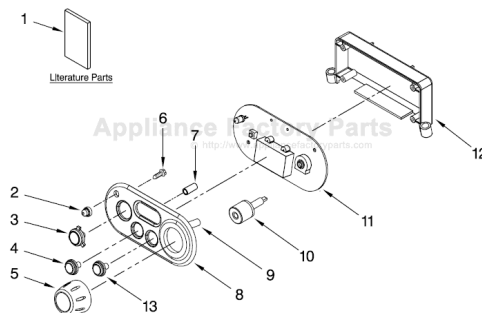

CONTROL PANEL PARTS For Models: 5KWB100B_0

[Find Your KITCHENAID Small Appliance Parts - Select From 538 Models](#)

----- Manual continues below -----

PARTS LIST

for

KitchenAid®

EUROPEAN – ARTISAN

WAFFLE BAKER

CONTROL PANEL PARTS

For Models: 5KWB100E__0

Illus. No.	Part No.	DESCRIPTION
1		Literature Parts
	W10240847	Guide, Use & Care
	W10204230	Repair Parts List
	8204592	Wiring Diagram
2	8211489	Lens, Led
3	W10240848	Button, Power
4	W10240849	Button, Start
5	W10240850	Knob
6	8211490	Screw
7	8211508	Cover, Button
8	W10240851	Bezel
9	8211514	Spring
10	8211513	Bracket, Knob
11	W10314348	MCU PCB Assembly
12	8211493	Holder, PCB
13	W10240852	Button, Reset

FOR ORDERING INFORMATION REFER TO PARTS PRICE LIST

CRADLE PARTS

For Models: 5KWB100E_0

Illus. No.	Part No.	DESCRIPTION
1	8211494	Bracket
2		Base
	8211496	Pearl Metallic
	W10157757	Onyx Black
	W10240853	Empire Red
	W10240854	Almond Creme
3	W10240855	Nameplate, Artisan
4	8211495	Screw
5	W10240856	Cover, Bottom
6	8211504	Cover, Spring
7	8211498	Clamp
8		Cap
	8211497	Pearl Metallic
	W10157758	Onyx Black
	W10240857	Empire Red
	W10240858	Almond Creme
9	8211499	Holder, Axle
10	W10240859	Cord, Power (Incl. Mov Board and PCB)
11	8211503	Clamp, Cord
12	8211501	Foot
13	8211502	Screw