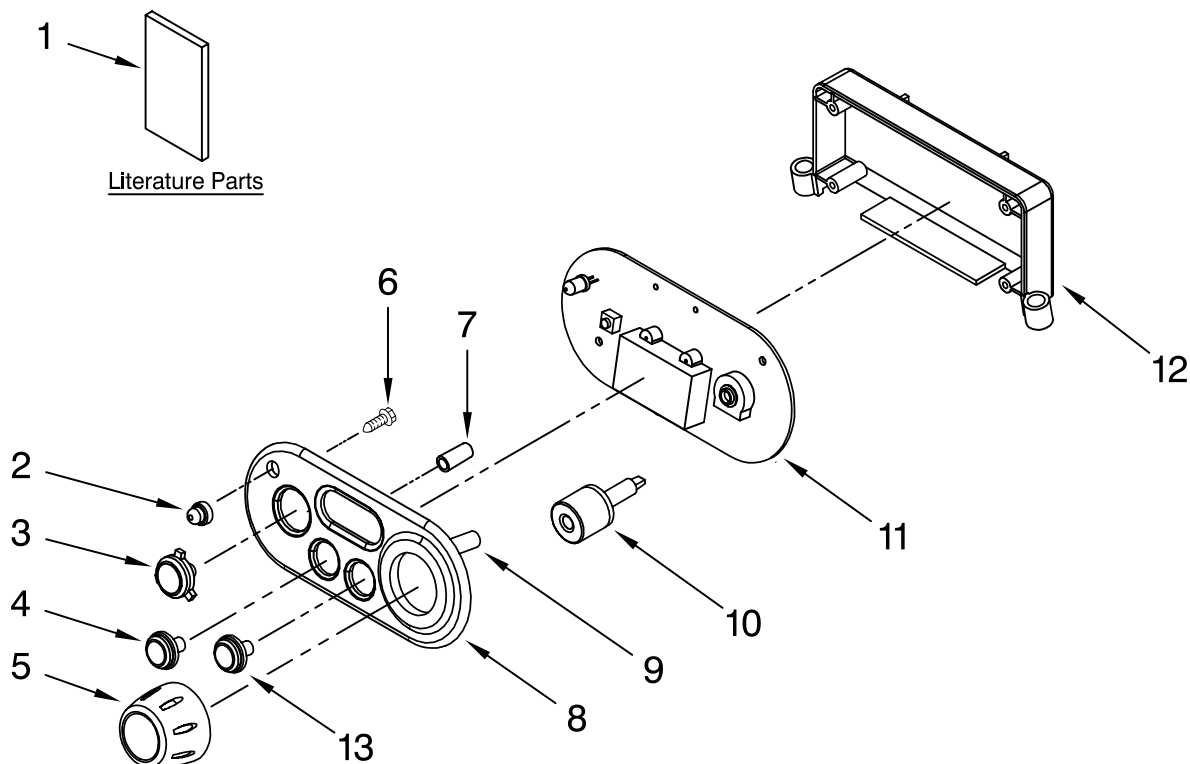

CONTROL PANEL PARTS

For Models: 5KWB100E__0

Illus. No.	Part No.	DESCRIPTION
1		Literature Parts
	W10240847	Guide, Use & Care
	W10204230	Repair Parts List
	8204592	Wiring Diagram
2	8211489	Lens, Led
3	W10240848	Button, Power
4	W10240849	Button, Start
5	W10240850	Knob
6	8211490	Screw
7	8211508	Cover, Button
8	W10240851	Bezel
9	8211514	Spring
10	8211513	Bracket, Knob
11	W10314348	MCU PCB Assembly
12	8211493	Holder, PCB
13	W10240852	Button, Reset

FOR ORDERING INFORMATION REFER TO PARTS PRICE LIST

CRADLE PARTS

For Models: 5KWB100E_0

Illus. No.	Part No.	DESCRIPTION
1	8211494	Bracket
2		Base
	8211496	Pearl Metallic
	W10157757	Onyx Black
	W10240853	Empire Red
	W10240854	Almond Creme
3	W10240855	Nameplate, Artisan
4	8211495	Screw
5	W10240856	Cover, Bottom
6	8211504	Cover, Spring
7	8211498	Clamp
8		Cap
	8211497	Pearl Metallic
	W10157758	Onyx Black
	W10240857	Empire Red
	W10240858	Almond Creme
9	8211499	Holder, Axle
10	W10240859	Cord, Power (Incl. Mov Board and PCB)
11	8211503	Clamp, Cord
12	8211501	Foot
13	8211502	Screw