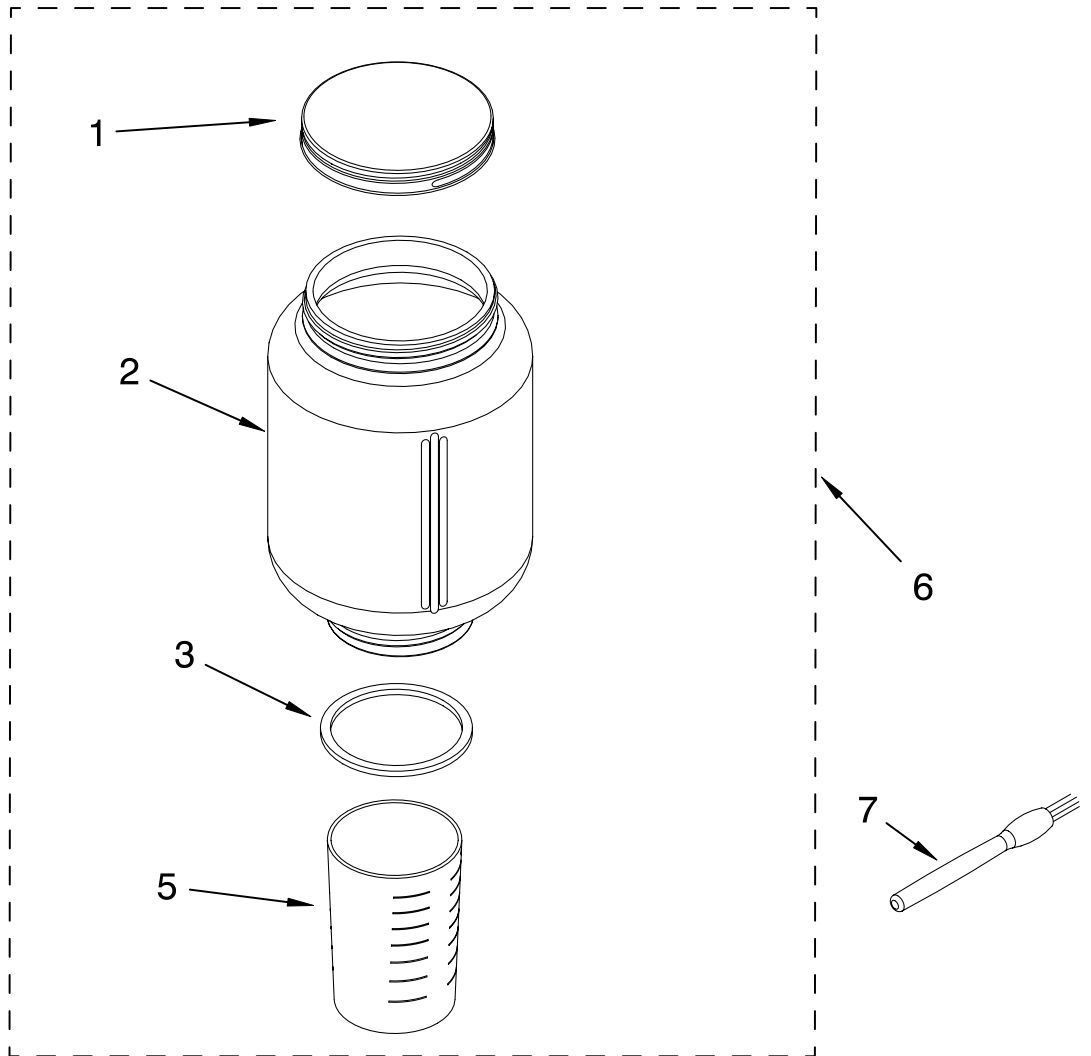

FOR CUSTOMER SATISFACTION ALWAYS USE
FACTORY SPECIFICATION PARTS

UNIT PARTS

FOR MODELS: KCG200__1, 4KCG200__1

FOR ORDERING INFORMATION REFER TO PARTS PRICE LIST

UNIT PARTS

FOR MODELS: KCG200__1, 4KCG200__1

Illus. No.	Part No.	DESCRIPTION
1		Literature Parts Use & Care Guide
	9707030	US
	8211956	Repair Parts List
2	9708807	Guard, Finger
3	9707037	Support, Jar Asm
4	9707092	Support & Burr Assembly
6	9707095	Screw, Finger Grd
8	9707018	Plunger Spring Asm
9		Housing, Motor
	9707008	White
	9707009	Cobalt Blue
	9707010	Empire Red
	9707011	Onyx Black
	9707040	Metallic Chrome
	9708164	Tangerine
	9708165	Pink
	9709844	Blue Willow
	9709845	Gloss Cinnamon
10	9707019	Door Hub
11	9707052	Switch, Toggle
13	9707023	Gasket, Motor
14	9707012	Motor
15		Cord, Power
	9707025	White
	9707034	Black
16	9707049	Plate, Bottom
17	9707022	Foot, Rubber
18	303921	Screw
19	9707096	Screw, Locking

FOR ORDERING INFORMATION REFER TO PARTS PRICE LIST

JAR ASSEMBLY

FOR MODELS: KCG200__1, 4KCG200__1

Illus. No.	Part No.	DESCRIPTION
1	9707003	Lid
2	9707004	Jar
3	9707014	Gasket, Jar
5	9707006	Glass, Measuring
6	9707038	Jar Assembly Complete
7	9708809	Brush, Cleaning