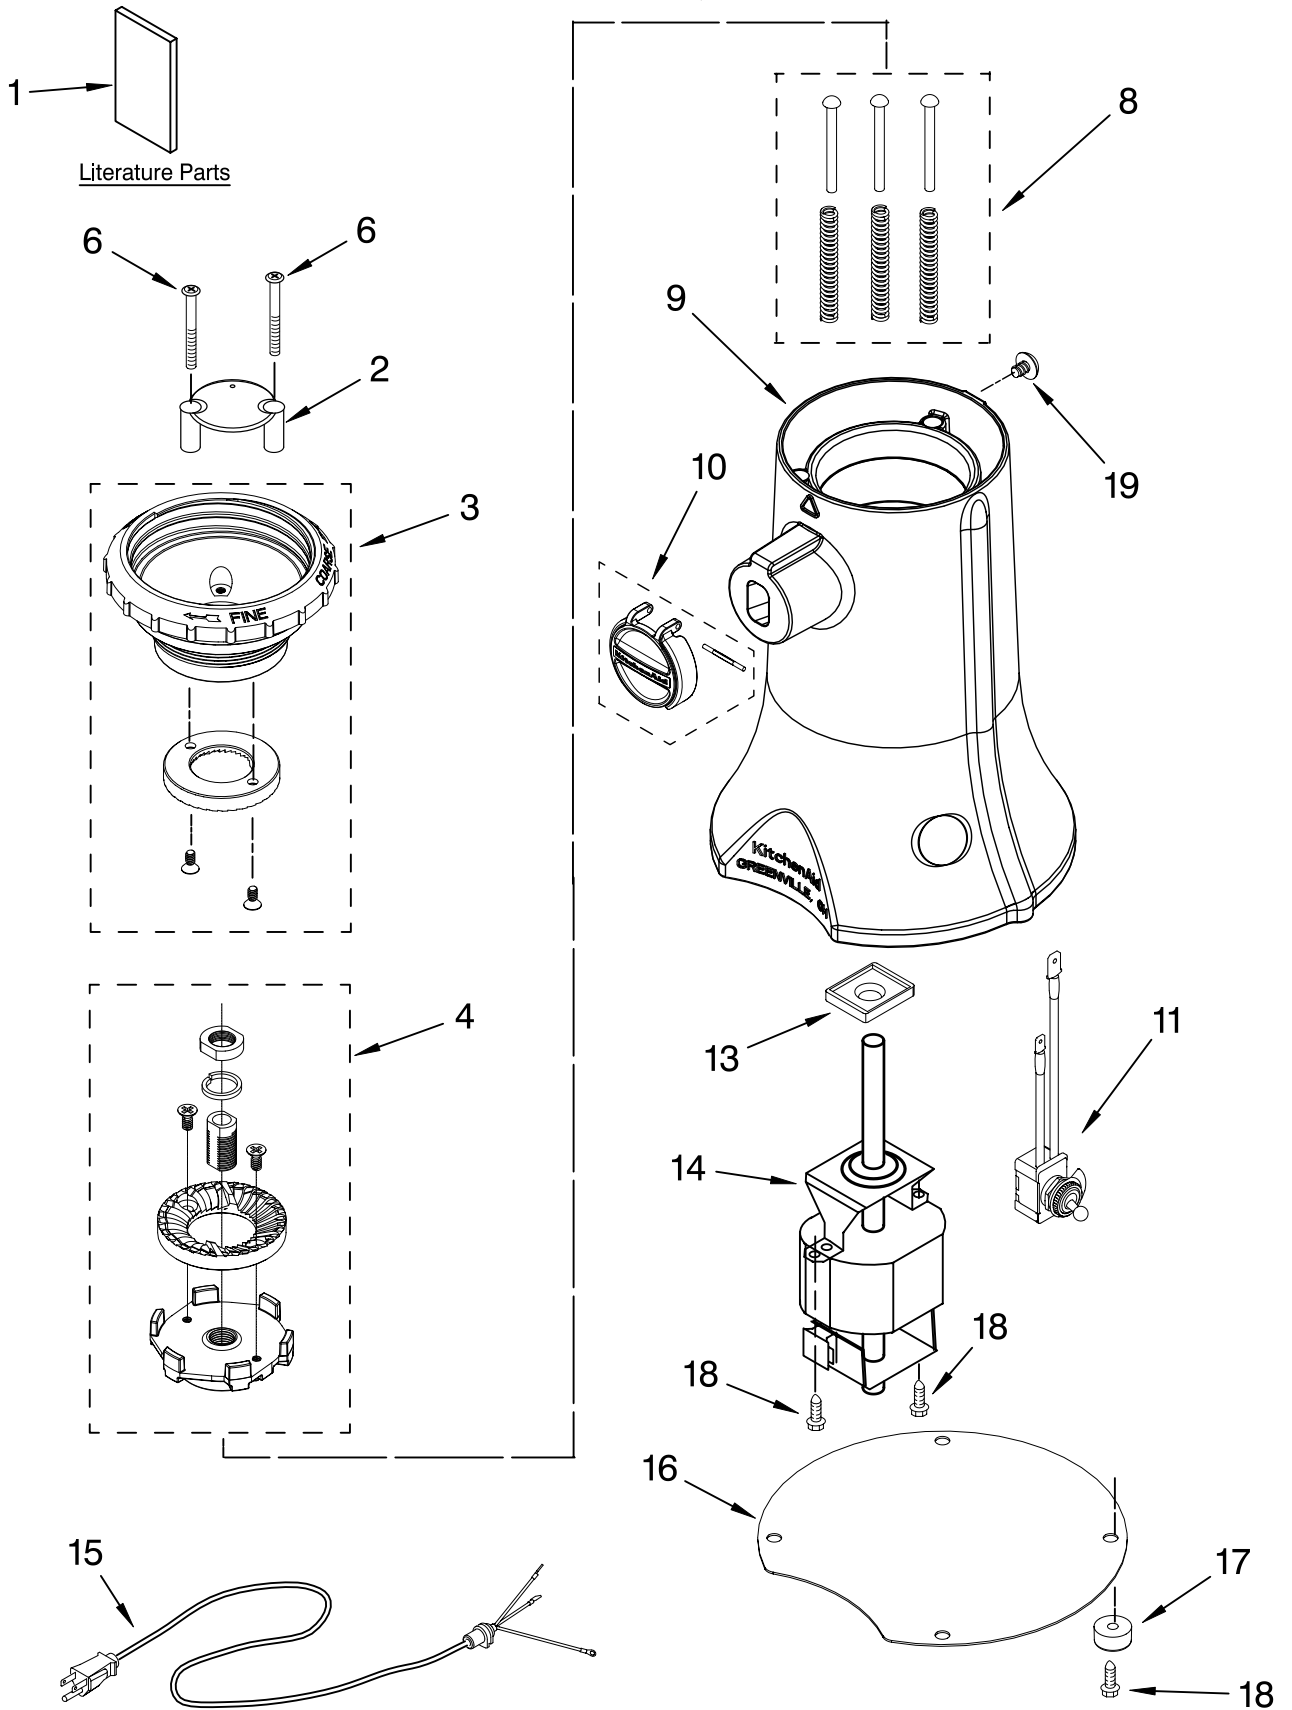

----- Manual continues below -----

PARTS LIST

for

KitchenAid®

COFFEE MILL

MODELS:

KCG200WH1 (White)
KCG200BU1 (Cobalt Blue)
KCG200ER1 (Empire Red)
KCG200OB1 (Onyx Black)
KCG200MC1 (Metallic Chrome)
KCG200TG1 (Tangerine)
KCG200PK1 (Pink)
KCG200BW1 (Blue Willow)
KCG200GC1 (Gloss Cinnamon)
4KCG200WH1 (White)
4KCG200BU1 (Cobalt Blue)
4KCG200ER1 (Empire Red)
4KCG200OB1 (Onyx Black)
4KCG200MC1 (Metallic Chrome)
4KCG200PK1 (Pink)

FOR CUSTOMER SATISFACTION ALWAYS USE
FACTORY SPECIFICATION PARTS

UNIT PARTS

FOR MODELS: KCG200__1, 4KCG200__1

FOR ORDERING INFORMATION REFER TO PARTS PRICE LIST

UNIT PARTS

FOR MODELS: KCG200__1, 4KCG200__1

Illus. No.	Part No.	DESCRIPTION
1		Literature Parts Use & Care Guide
	9707030	US
	8211956	Repair Parts List
2	9708807	Guard, Finger
3	9707037	Support, Jar Asm
4	9707092	Support & Burr Assembly
6	9707095	Screw, Finger Grd
8	9707018	Plunger Spring Asm
9		Housing, Motor
	9707008	White
	9707009	Cobalt Blue
	9707010	Empire Red
	9707011	Onyx Black
	9707040	Metallic Chrome
	9708164	Tangerine
	9708165	Pink
	9709844	Blue Willow
	9709845	Gloss Cinnamon
10	9707019	Door Hub
11	9707052	Switch, Toggle
13	9707023	Gasket, Motor
14	9707012	Motor
15		Cord, Power
	9707025	White
	9707034	Black
16	9707049	Plate, Bottom
17	9707022	Foot, Rubber
18	303921	Screw
19	9707096	Screw, Locking

FOR ORDERING INFORMATION REFER TO PARTS PRICE LIST

JAR ASSEMBLY

FOR MODELS: KCG200__1, 4KCG200__1

Illus. No.	Part No.	DESCRIPTION
1	9707003	Lid
2	9707004	Jar
3	9707014	Gasket, Jar
5	9707006	Glass, Measuring
6	9707038	Jar Assembly Complete
7	9708809	Brush, Cleaning