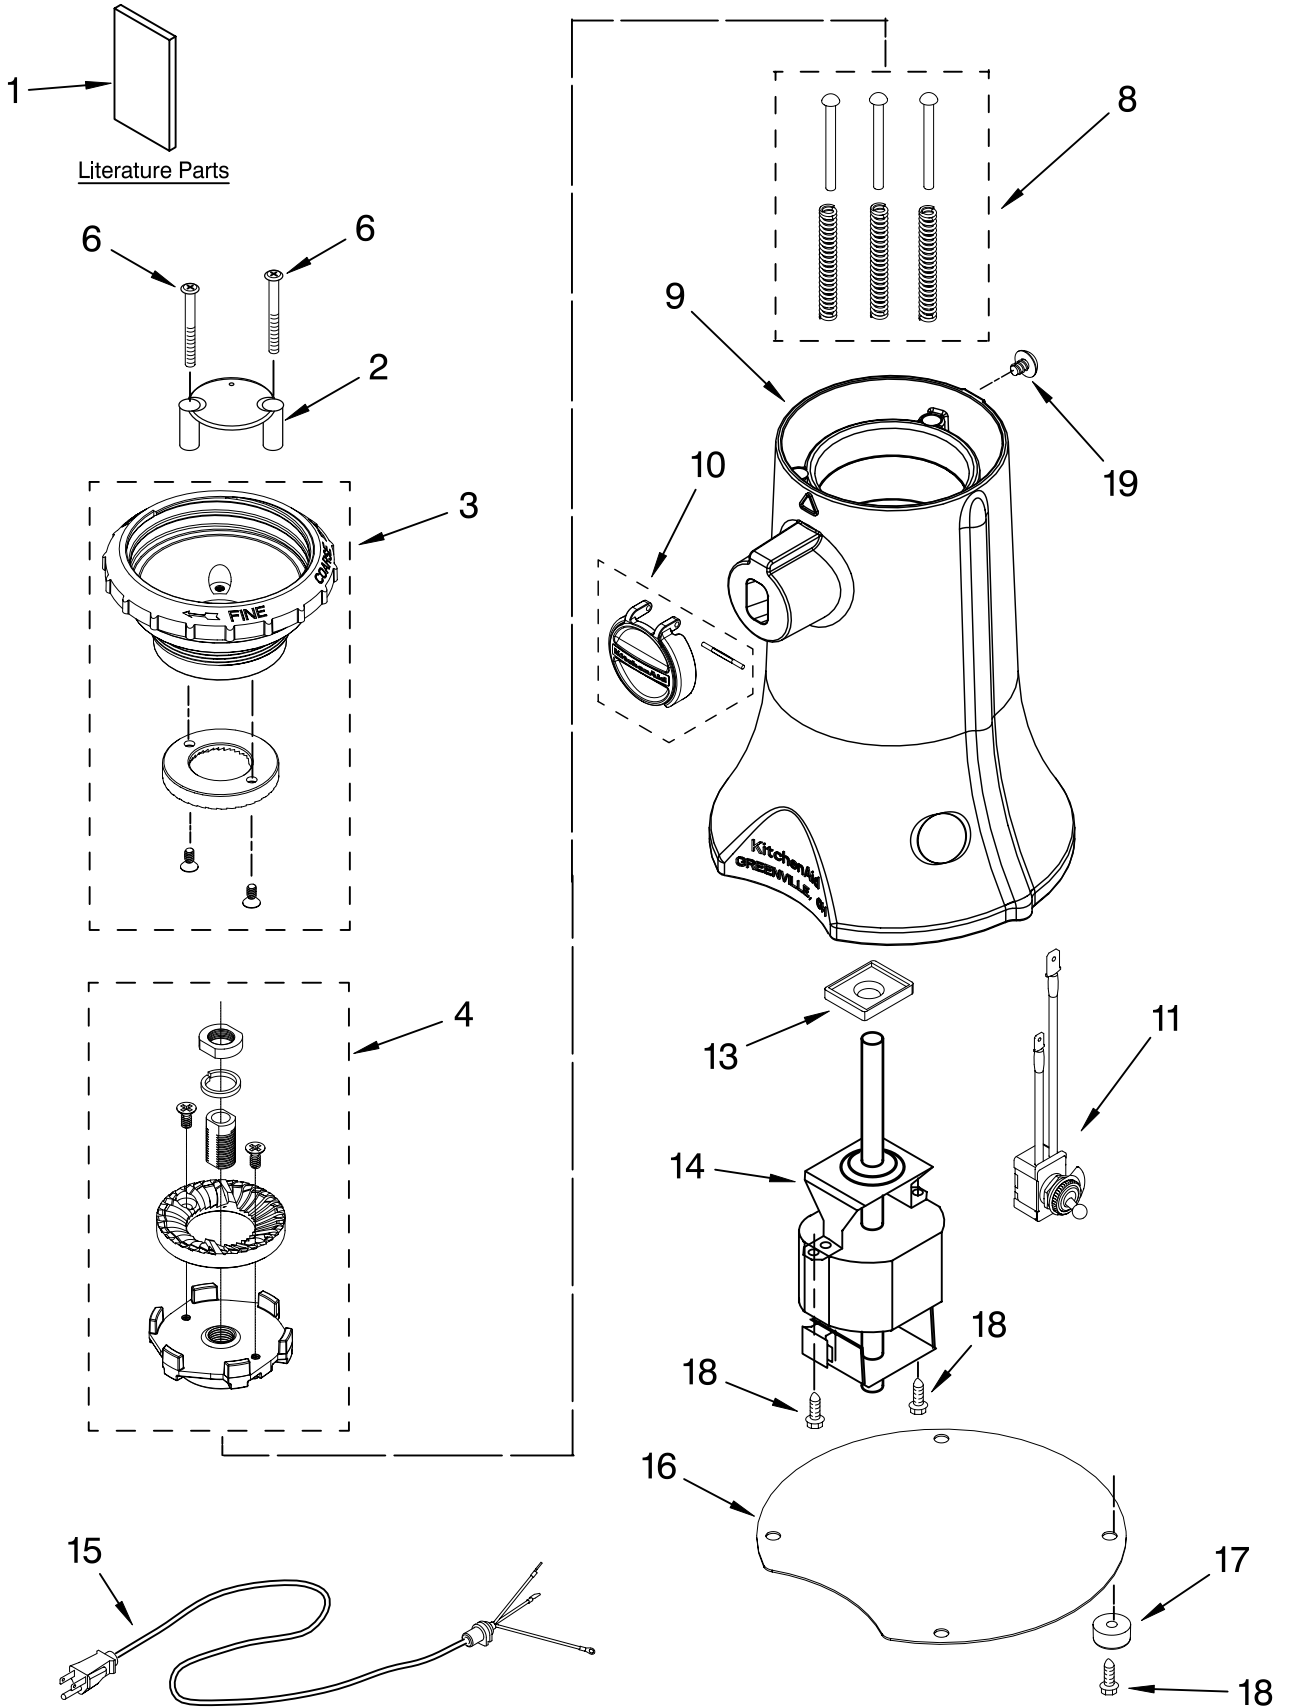

----- Manual continues below -----

PARTS LIST

for

KitchenAid®

COFFEE MILL

MODELS:

KCG200WH1 (White)
KCG200BU1 (Cobalt Blue)
KCG200ER1 (Empire Red)
KCG200OB1 (Onyx Black)
KCG200MC1 (Metallic Chrome)
KCG200TG1 (Tangerine)
KCG200PK1 (Pink)
KCG200BW1 (Blue Willow)
KCG200GC1 (Gloss Cinnamon)
4KCG200WH1 (White)
4KCG200BU1 (Cobalt Blue)
4KCG200ER1 (Empire Red)
4KCG200OB1 (Onyx Black)
4KCG200MC1 (Metallic Chrome)
4KCG200PK1 (Pink)

FOR CUSTOMER SATISFACTION ALWAYS USE
FACTORY SPECIFICATION PARTS

UNIT PARTS

FOR MODELS: KCG200__1, 4KCG200__1

Literature Parts

FOR ORDERING INFORMATION REFER TO PARTS PRICE LIST

UNIT PARTS

FOR MODELS: KCG200__1, 4KCG200__1

Illus. No.	Part No.	DESCRIPTION
1		Literature Parts Use & Care Guide
	9707030	US
	8211956	Repair Parts List
2	9708807	Guard, Finger
3	9707037	Support, Jar Asm
4	9707092	Support & Burr Assembly
6	9707095	Screw, Finger Grd
8	9707018	Plunger Spring Asm
9		Housing, Motor
	9707008	White
	9707009	Cobalt Blue
	9707010	Empire Red
	9707011	Onyx Black
	9707040	Metallic Chrome
	9708164	Tangerine
	9708165	Pink
	9709844	Blue Willow
	9709845	Gloss Cinnamon
10	9707019	Door Hub
11	9707052	Switch, Toggle
13	9707023	Gasket, Motor
14	9707012	Motor
15		Cord, Power
	9707025	White
	9707034	Black
16	9707049	Plate, Bottom
17	9707022	Foot, Rubber
18	303921	Screw
19	9707096	Screw, Locking

FOR ORDERING INFORMATION REFER TO PARTS PRICE LIST

JAR ASSEMBLY

FOR MODELS: KCG200__1, 4KCG200__1

Illus. No.	Part No.	DESCRIPTION
1	9707003	Lid
2	9707004	Jar
3	9707014	Gasket, Jar
5	9707006	Glass, Measuring
6	9707038	Jar Assembly Complete
7	9708809	Brush, Cleaning