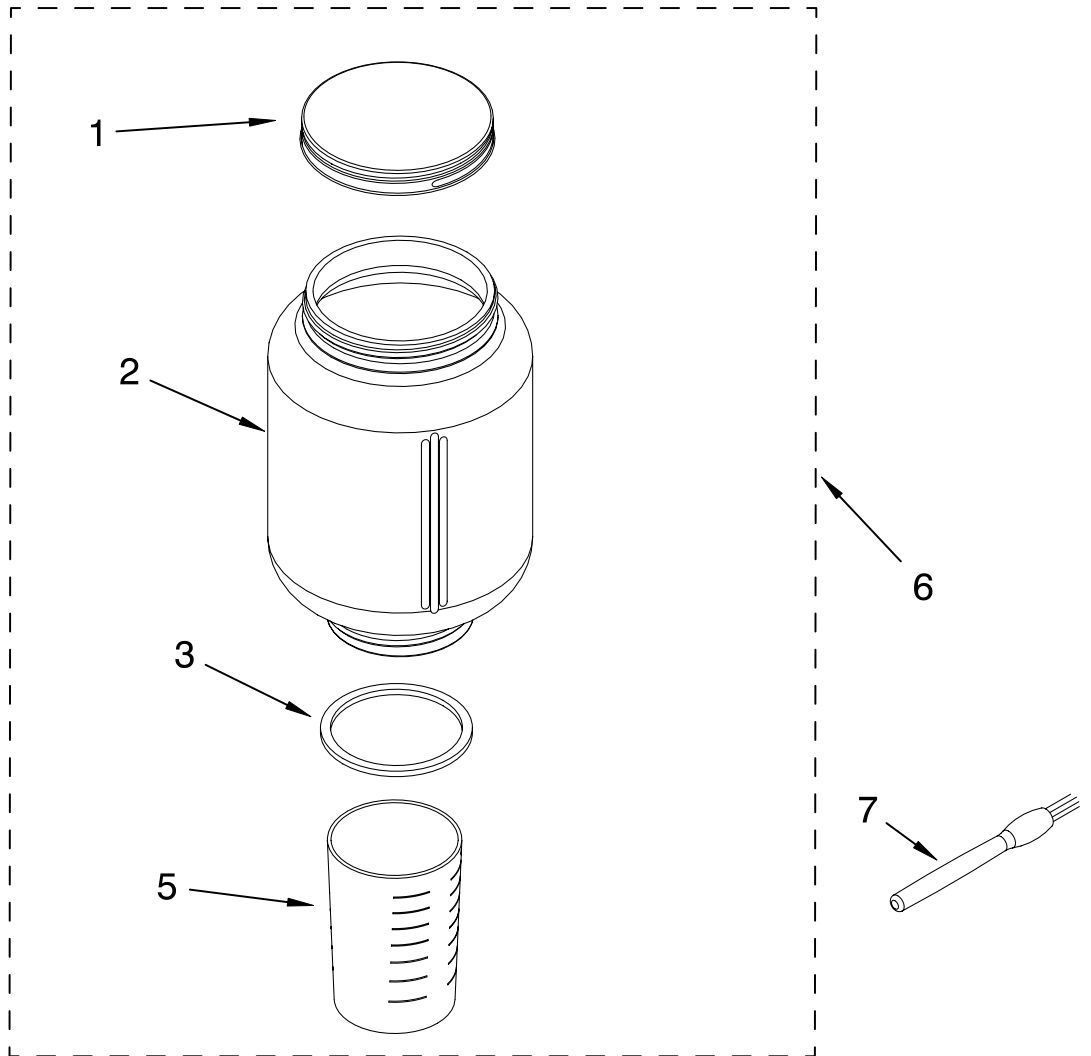

FOR CUSTOMER SATISFACTION ALWAYS USE
FACTORY SPECIFICATION PARTS

UNIT PARTS

FOR MODELS: KCG200__1, 4KCG200__1

Literature Parts

FOR ORDERING INFORMATION REFER TO PARTS PRICE LIST

UNIT PARTS

FOR MODELS: KCG200__1, 4KCG200__1

Illus. No.	Part No.	DESCRIPTION
1		Literature Parts Use & Care Guide
	9707030	US
	8211956	Repair Parts List
2	9708807	Guard, Finger
3	9707037	Support, Jar Asm
4	9707092	Support & Burr Assembly
6	9707095	Screw, Finger Grd
8	9707018	Plunger Spring Asm
9		Housing, Motor
	9707008	White
	9707009	Cobalt Blue
	9707010	Empire Red
	9707011	Onyx Black
	9707040	Metallic Chrome
	9708164	Tangerine
	9708165	Pink
	9709844	Blue Willow
	9709845	Gloss Cinnamon
10	9707019	Door Hub
11	9707052	Switch, Toggle
13	9707023	Gasket, Motor
14	9707012	Motor
15		Cord, Power
	9707025	White
	9707034	Black
16	9707049	Plate, Bottom
17	9707022	Foot, Rubber
18	303921	Screw
19	9707096	Screw, Locking

FOR ORDERING INFORMATION REFER TO PARTS PRICE LIST

JAR ASSEMBLY

FOR MODELS: KCG200__1, 4KCG200__1

Illus. No.	Part No.	DESCRIPTION
1	9707003	Lid
2	9707004	Jar
3	9707014	Gasket, Jar
5	9707006	Glass, Measuring
6	9707038	Jar Assembly Complete
7	9708809	Brush, Cleaning