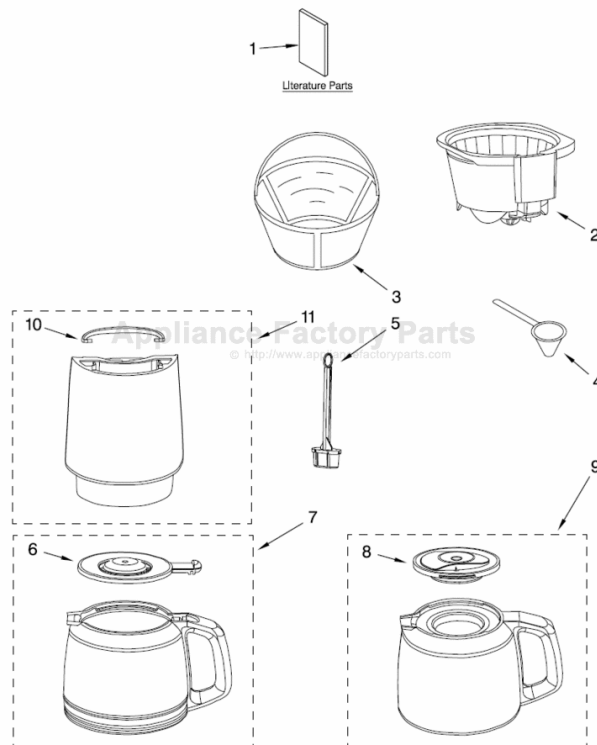

# KITCHENAID KCM222ACU0 Owner's Manual

[Shop genuine replacement parts for KITCHENAID  
KCM222ACU0](#)

## CARAFE AND FILTER PARTS For Models: KCM222\_0, KCM223\_0

[Find Your KITCHENAID Small Appliance Parts - Select From 538 Models](#)

----- Manual continues below -----

# PARTS LIST

for