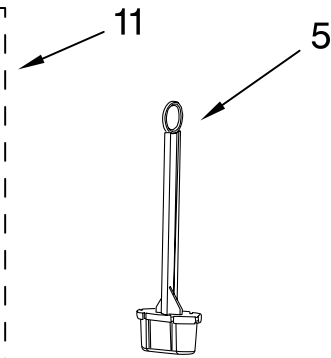

# CARAFE AND FILTER PARTS

For Models: KCM222\_\_0, KCM223\_\_0

**Illus. Part No. DESCRIPTION**

- 1 Literature Parts
- W10321647 Guide, Use & Care
- W10322597 Repair Parts List
- 2 W10322625 Basket, Brew
- 3 W10322626 Filter, Goldtone
- 4 W10322628 Scoop, Coffee
- 5 W10322629 Filter, Water Assy
- 6 Lid, Glass Carafe
- W10322631 Black
- 7 Carafe, Glass Assy
- W10322632 Black
- 8 Lid, Thermal
- W10322633 Black
- 9 Carafe, Thermal Assembly
- W10322634 Thermal
- 10 W10322635 Handle, Tank
- 11 Tank, Water Assy
- W10322636 14 Cup
- W10322638 12 Cup