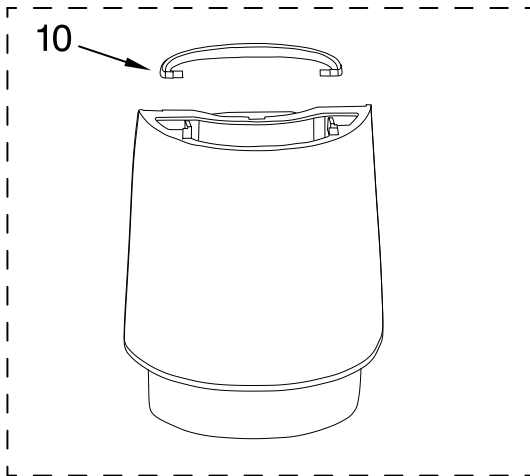

# CARAFE AND FILTER PARTS

For Models: KCM222\_\_0, KCM223\_\_0

**Illus. Part No. DESCRIPTION**

- 1 Literature Parts
- W10321647 Guide, Use & Care
- W10322597 Repair Parts List
- 2 W10322625 Basket, Brew
- 3 W10322626 Filter, Goldtone
- 4 W10322628 Scoop, Coffee
- 5 W10322629 Filter, Water Assy
- 6 Lid, Glass Carafe
- W10322631 Black
- 7 Carafe, Glass Assy
- W10322632 Black
- 8 Lid, Thermal
- W10322633 Black
- 9 Carafe, Thermal Assembly
- W10322634 Thermal
- 10 W10322635 Handle, Tank
- 11 Tank, Water Assy
- W10322636 14 Cup
- W10322638 12 Cup