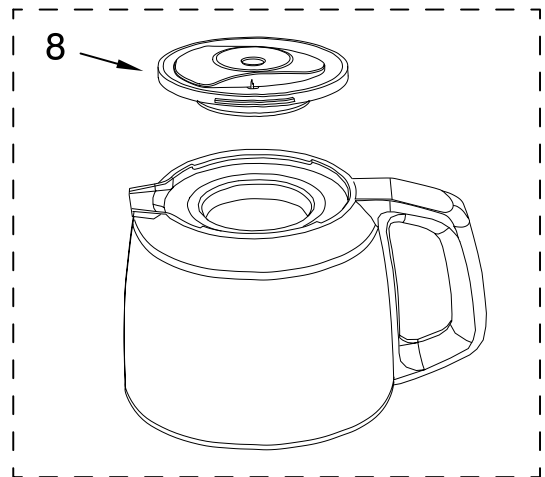

# CARAFE AND FILTER PARTS

For Models: KCM222\_\_0, KCM223\_\_0

**Illus. Part No. DESCRIPTION**

- 1 Literature Parts
- W10321647 Guide, Use & Care
- W10322597 Repair Parts List
- 2 W10322625 Basket, Brew
- 3 W10322626 Filter, Goldtone
- 4 W10322628 Scoop, Coffee
- 5 W10322629 Filter, Water Assy
- 6 Lid, Glass Carafe
- W10322631 Black
- 7 Carafe, Glass Assy
- W10322632 Black
- 8 Lid, Thermal
- W10322633 Black
- 9 Carafe, Thermal Assembly
- W10322634 Thermal
- 10 W10322635 Handle, Tank
- 11 Tank, Water Assy
- W10322636 14 Cup
- W10322638 12 Cup