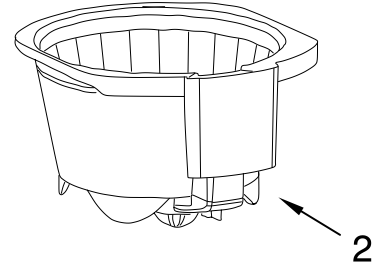

# CARAFE AND FILTER PARTS

For Models: KCM222\_\_0, KCM223\_\_0

**Illus. Part No. DESCRIPTION**

- 1 Literature Parts
- W10321647 Guide, Use & Care
- W10322597 Repair Parts List
- 2 W10322625 Basket, Brew
- 3 W10322626 Filter, Goldtone
- 4 W10322628 Scoop, Coffee
- 5 W10322629 Filter, Water Assy
- 6 Lid, Glass Carafe
- W10322631 Black
- 7 Carafe, Glass Assy
- W10322632 Black
- 8 Lid, Thermal
- W10322633 Black
- 9 Carafe, Thermal Assembly
- W10322634 Thermal
- 10 W10322635 Handle, Tank
- 11 Tank, Water Assy
- W10322636 14 Cup
- W10322638 12 Cup