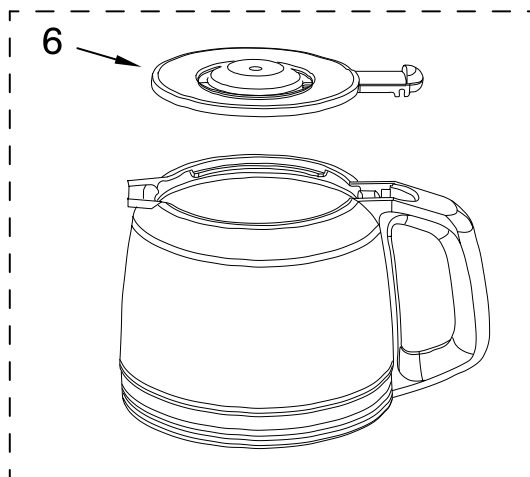

# CARAFE AND FILTER PARTS

For Models: KCM222\_\_0, KCM223\_\_0

**Illus. Part No. DESCRIPTION**

- 1 Literature Parts
- W10321647 Guide, Use & Care
- W10322597 Repair Parts List
- 2 W10322625 Basket, Brew
- 3 W10322626 Filter, Goldtone
- 4 W10322628 Scoop, Coffee
- 5 W10322629 Filter, Water Assy
- 6 Lid, Glass Carafe
- W10322631 Black
- 7 Carafe, Glass Assy
- W10322632 Black
- 8 Lid, Thermal
- W10322633 Black
- 9 Carafe, Thermal Assembly
- W10322634 Thermal
- 10 W10322635 Handle, Tank
- 11 Tank, Water Assy
- W10322636 14 Cup
- W10322638 12 Cup