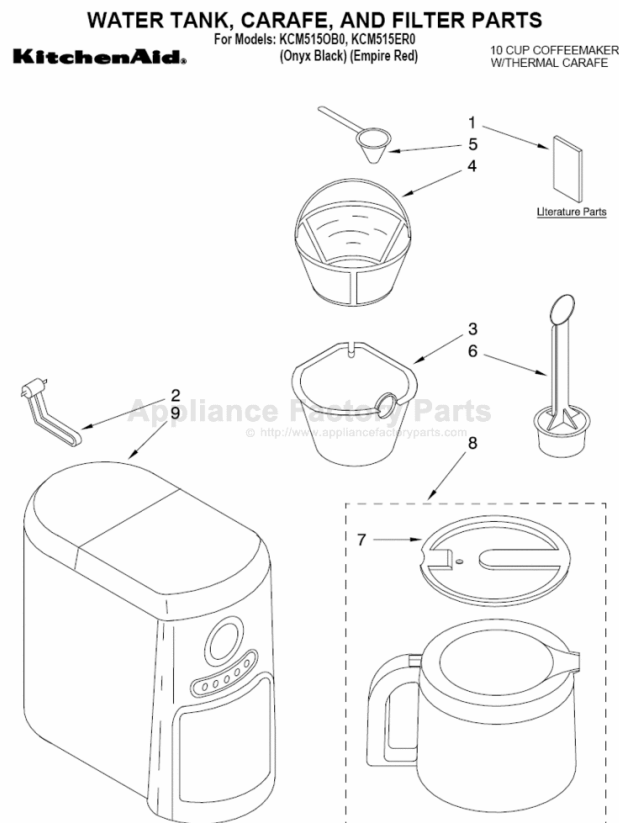

This Owner's Manual is provided and hosted by Appliance Factory Parts.

KITCHENAID KCM515OB0 Owner's Manual

[Shop genuine replacement parts for KITCHENAID
KCM515OB0](#)

[Find Your KITCHENAID Small Appliance Parts - Select From 538 Models](#)

----- Manual continues below -----

WATER TANK, CARAFE, AND FILTER PARTS

For Models: KCM5150B0, KCM515ER0
(Onyx Black) (Empire Red)

KitchenAid®

10 CUP COFFEEMAKER
W/THERMAL CARAFE

Illus. No.	Part No.	DESCRIPTION
1		Literature Parts
	W10138065	Use and Care Guide
	8211997	Repair Parts List
2	8211999	Link, Lid
3	8211960	Brew Basket Assy
4	8211961	Filter, Goldtone
5	8211546	Scoop, Coffee
6	8211969	Filter, Charcoal
7		Lid, Carafe
	W10121097	Onyx Black
	W10121098	Empire Red
8		Thermal Carafe Assembly
	8211977	Onyx Black
	8211976	Empire Red
9		Housing (Not Serviced)