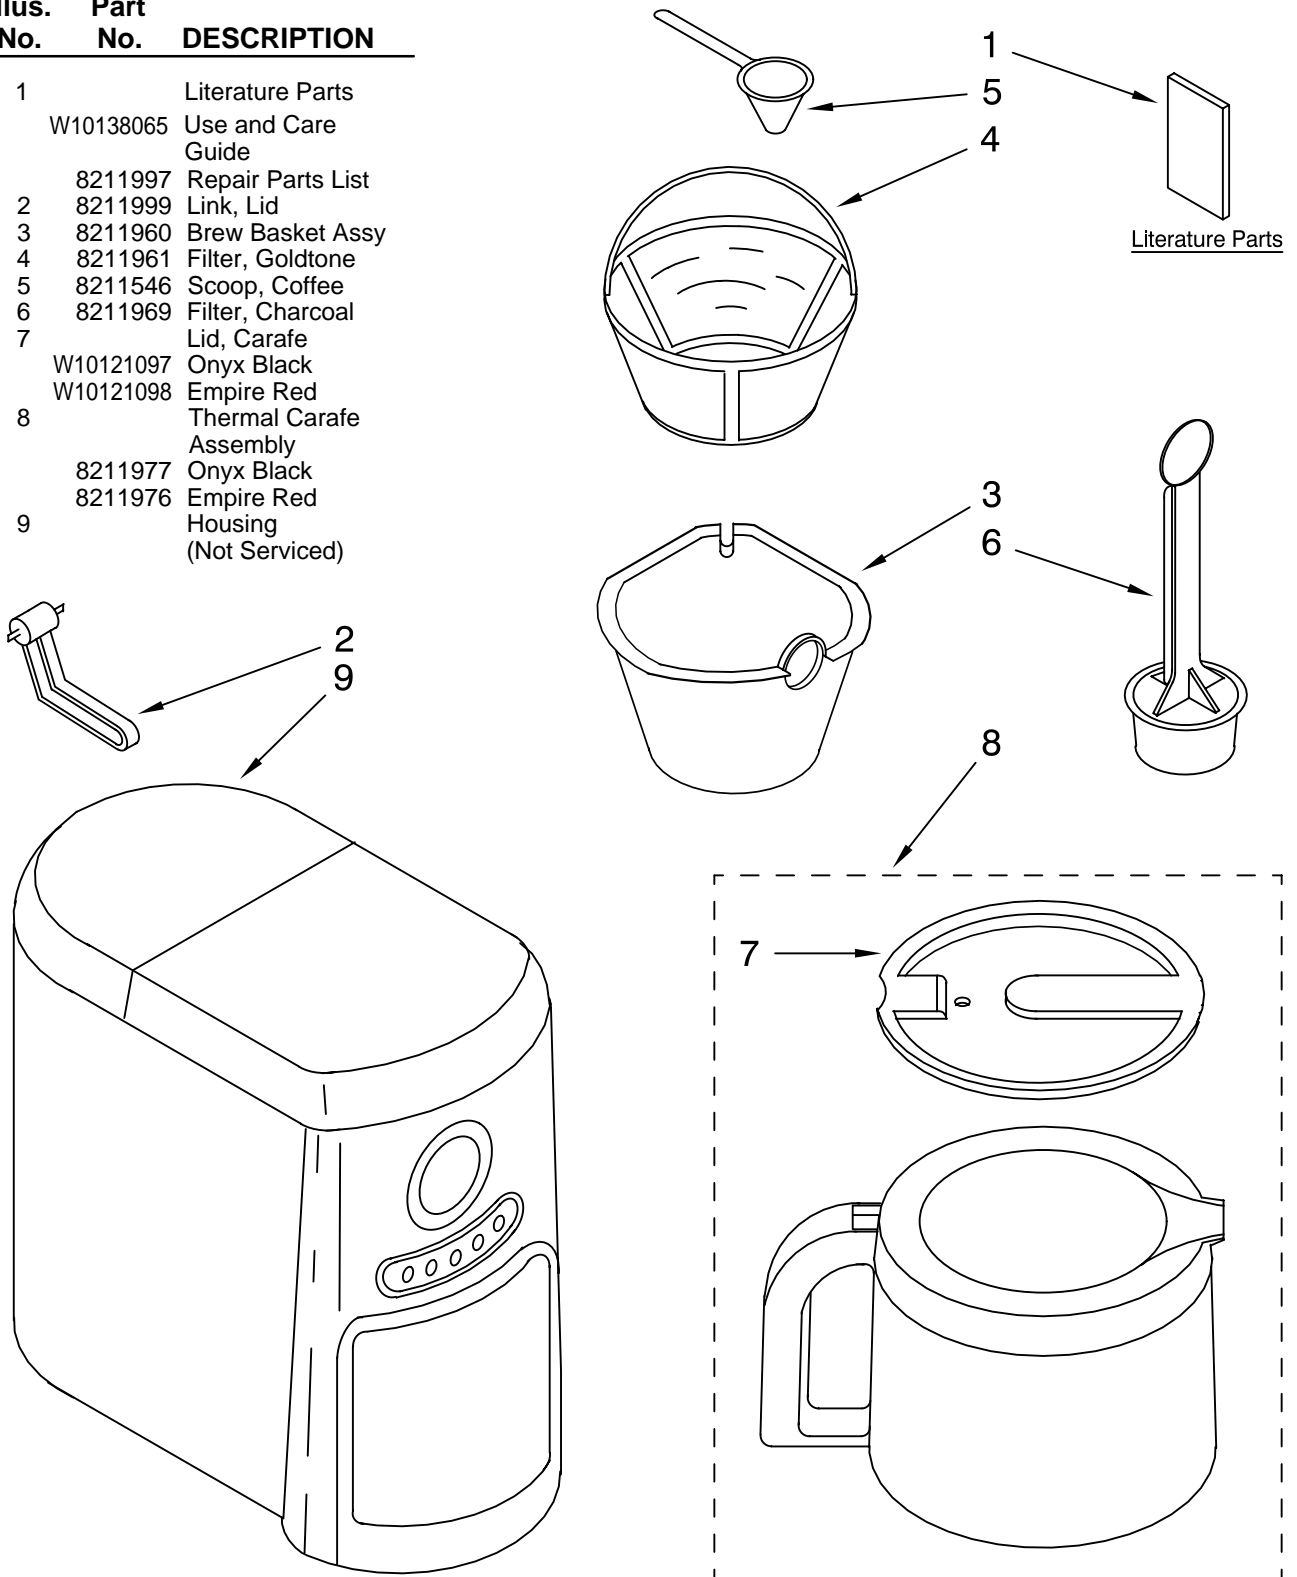

This Owner's Manual is provided and hosted by Appliance Factory Parts.

KITCHENAID KCM515OB0 Owner's Manual

[Shop genuine replacement parts for KITCHENAID
KCM515OB0](#)

[Find Your KITCHENAID Small Appliance Parts - Select From 538 Models](#)

----- Manual continues below -----

WATER TANK, CARAFE, AND FILTER PARTS

For Models: KCM5150B0, KCM515ER0
(Onyx Black) (Empire Red)

KitchenAid®

10 CUP COFFEEMAKER
W/THERMAL CARAFE

Illus. No.	Part No.	DESCRIPTION
1		Literature Parts
	W10138065	Use and Care Guide
	8211997	Repair Parts List
2	8211999	Link, Lid
3	8211960	Brew Basket Assy
4	8211961	Filter, Goldtone
5	8211546	Scoop, Coffee
6	8211969	Filter, Charcoal
7		Lid, Carafe
	W10121097	Onyx Black
	W10121098	Empire Red
8		Thermal Carafe Assembly
	8211977	Onyx Black
	8211976	Empire Red
9		Housing (Not Serviced)