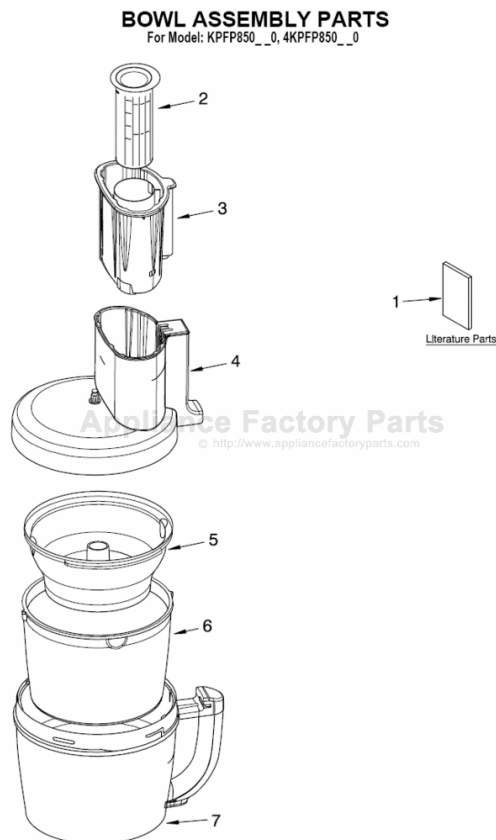

[Find Your KITCHENAID Small Appliance Parts - Select From 538 Models](#)

----- Manual continues below -----