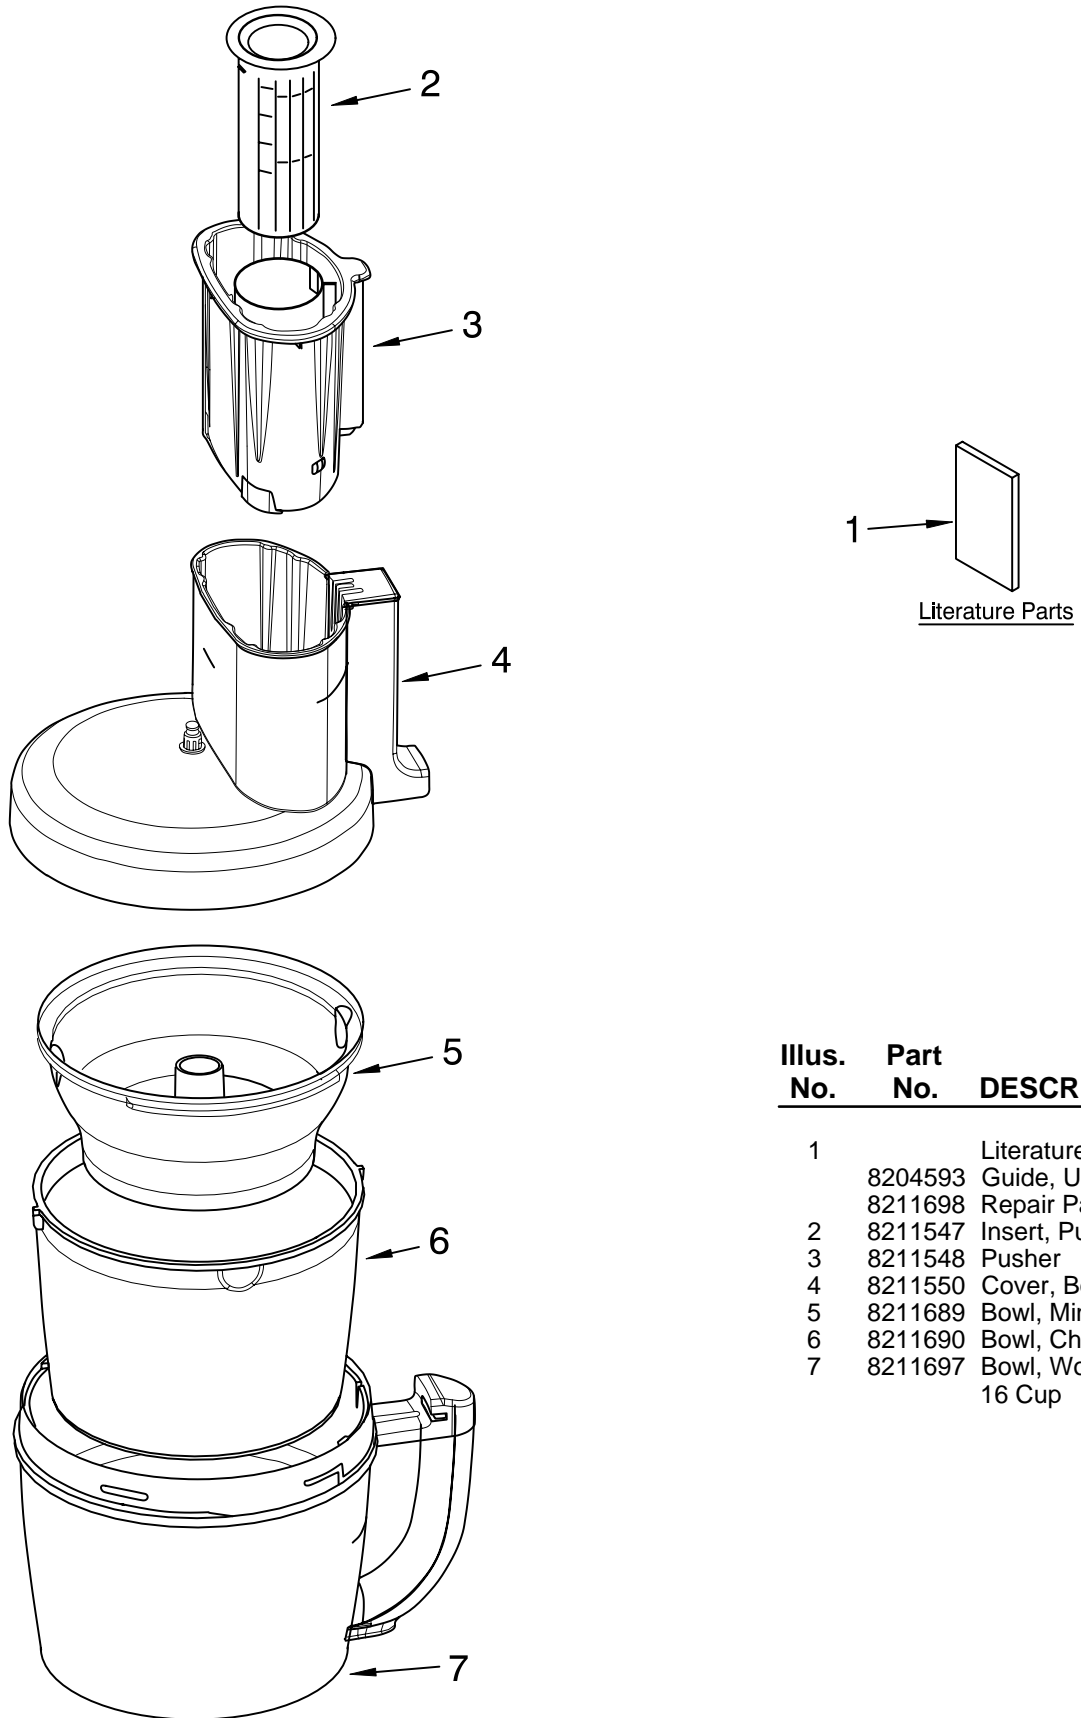

[Find Your KITCHENAID Small Appliance Parts - Select From 538 Models](#)

----- Manual continues below -----

PARTS LIST

for

KitchenAid®

PROLINE FOOD PROCESSOR 16-CUP

MODELS:

**KPFP850PM0 (Pearl Metallic)
KPFP850OB0 (Onyx Black)
4KPFP850PM0 (Pearl Metallic)**

**FOR CUSTOMER SATISFACTION ALWAYS USE
FACTORY SPECIFICATION PARTS**

BOWL ASSEMBLY PARTS

For Model: KPFP850__0, 4KPFP850__0

Illus. No.	Part No.	DESCRIPTION
1		Literature Parts
	8204593	Guide, Use & Care
	8211698	Repair Parts List
2	8211547	Insert, Pusher
3	8211548	Pusher
4	8211550	Cover, Bowl Asm
5	8211689	Bowl, Mini
6	8211690	Bowl, Chefs
7	8211697	Bowl, Work 16 Cup

FOR ORDERING INFORMATION REFER TO PARTS PRICE LIST

MOTOR AND HOUSING PARTS TOP VIEW

For Model: KPFP850__0, 4KPFP850__0

Illus. No.	Part No.	DESCRIPTION
1	8211600	Screw
2	8211584	Sleeve, Motor Shaft
3	8211585	Cover, Screw
4	8211586	Screw
5	8211587	Housing, Motor Pearl Metallic
	W10193428	Onyx Black
6	8211588	Nut, Self-Locking
7	8211589	Guard, Vent
8	8211590	Vent
9	8211591	Motor And Bracket
10	8211592	Grommet, Motor
11	8211593	Base, Housing
12	8211594	Foot, Pedestal
13	8211595	Bezel, Control
14	8211596	Lens, Power Indicator
15	8211597	Overlay
16	8211598	Nameplate
17	8211599	Clamp, Cable
18	8212390	Cord, Power

FOR ORDERING INFORMATION REFER TO PARTS PRICE LIST

MOTOR AND HOUSING PARTS BOTTOM VIEW

For Model: KPFP850__0, 4KPFP850__0

Illus. No.	Part No.	DESCRIPTION
1	8211601	Clamp, Cable
2	8211738	Lamp, Neon
4	8211604	Screw
5	8211605	Terminal Block
6	8211606	Shield
7	8211607	Clip, Capacitor
8	8211608	Capacitor
9	8211609	Screw
10	8211610	Clamp, Cable
11	8211612	Seal, Shaft
13	8211717	Screw
14	8211718	Relay & Switch Panel Assembly
15	8211719	Screw
16	8211720	Screw
17	8211721	Insulation, Housing Upper
18	8211722	Lever, Switch
19	8211723	Switch, Micro
20	8211724	Spring, Torson
21	8211725	Insulation, Housing Lower