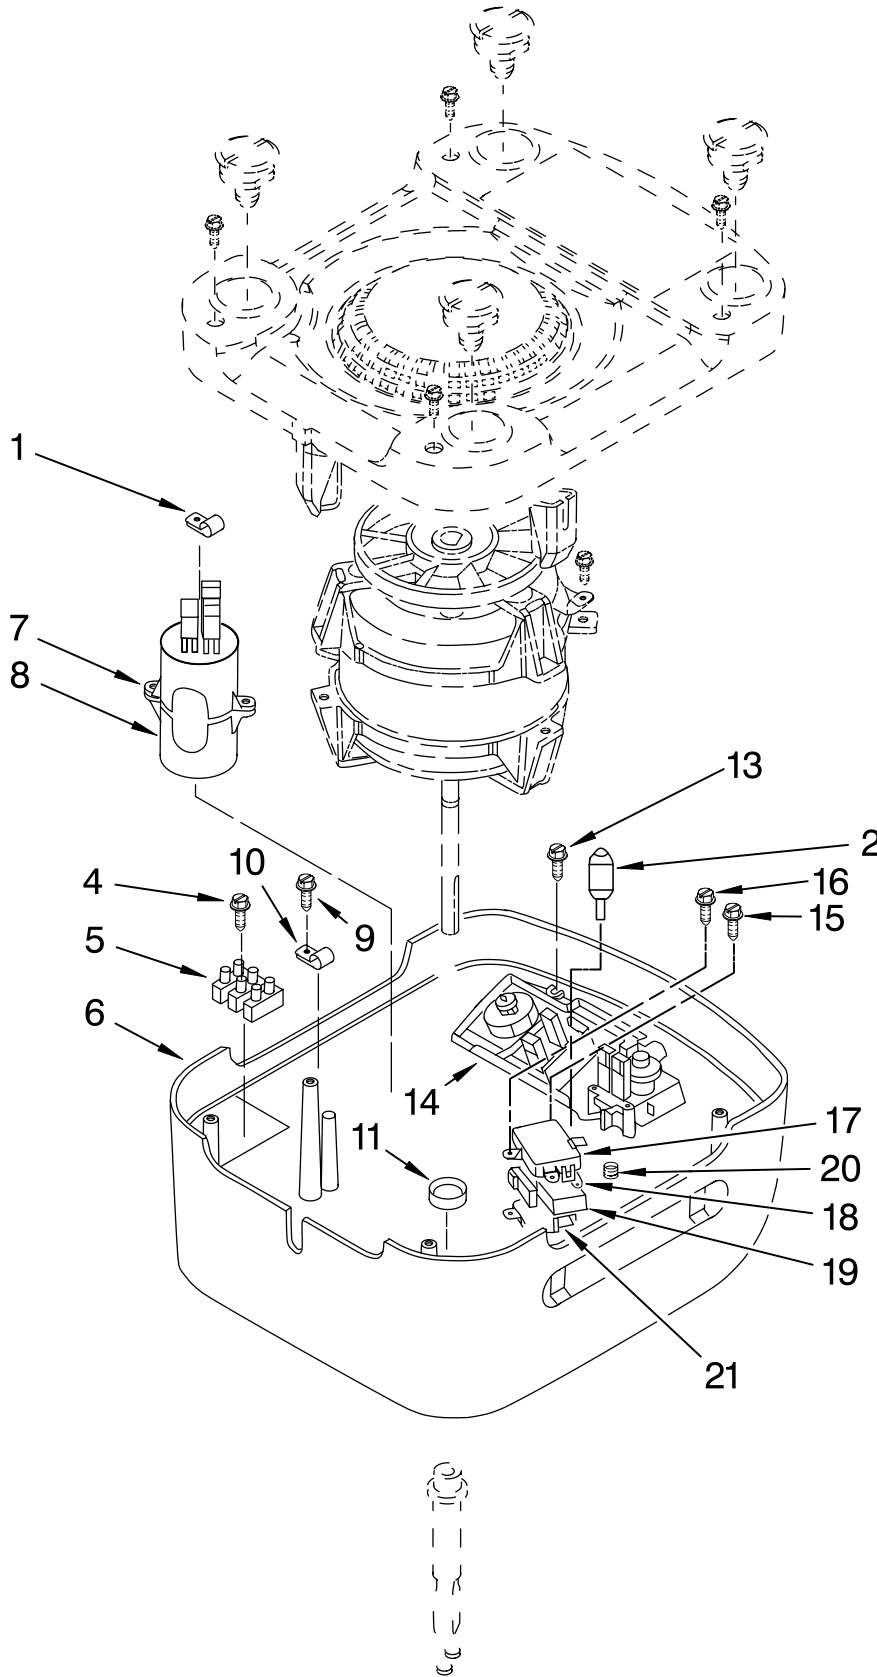

**FOR CUSTOMER SATISFACTION ALWAYS USE
FACTORY SPECIFICATION PARTS**

BOWL ASSEMBLY PARTS

For Model: KPFP850__0, 4KPFP850__0

Illus. No.	Part No.	DESCRIPTION
1		Literature Parts
	8204593	Guide, Use & Care
	8211698	Repair Parts List
2	8211547	Insert, Pusher
3	8211548	Pusher
4	8211550	Cover, Bowl Asm
5	8211689	Bowl, Mini
6	8211690	Bowl, Chefs
7	8211697	Bowl, Work 16 Cup

FOR ORDERING INFORMATION REFER TO PARTS PRICE LIST

MOTOR AND HOUSING PARTS TOP VIEW

For Model: KPFP850__0, 4KPFP850__0

Illus. No.	Part No.	DESCRIPTION
1	8211600	Screw
2	8211584	Sleeve, Motor Shaft
3	8211585	Cover, Screw
4	8211586	Screw
5	8211587	Housing, Motor Pearl Metallic
	W10193428	Onyx Black
6	8211588	Nut, Self-Locking
7	8211589	Guard, Vent
8	8211590	Vent
9	8211591	Motor And Bracket
10	8211592	Grommet, Motor
11	8211593	Base, Housing
12	8211594	Foot, Pedestal
13	8211595	Bezel, Control
14	8211596	Lens, Power Indicator
15	8211597	Overlay
16	8211598	Nameplate
17	8211599	Clamp, Cable
18	8212390	Cord, Power

FOR ORDERING INFORMATION REFER TO PARTS PRICE LIST

MOTOR AND HOUSING PARTS BOTTOM VIEW

For Model: KPFP850__0, 4KPFP850__0

Illus. No.	Part No.	DESCRIPTION
1	8211601	Clamp, Cable
2	8211738	Lamp, Neon
4	8211604	Screw
5	8211605	Terminal Block
6	8211606	Shield
7	8211607	Clip, Capacitor
8	8211608	Capacitor
9	8211609	Screw
10	8211610	Clamp, Cable
11	8211612	Seal, Shaft
13	8211717	Screw
14	8211718	Relay & Switch Panel Assembly
15	8211719	Screw
16	8211720	Screw
17	8211721	Insulation, Housing Upper
18	8211722	Lever, Switch
19	8211723	Switch, Micro
20	8211724	Spring, Torson
21	8211725	Insulation, Housing Lower