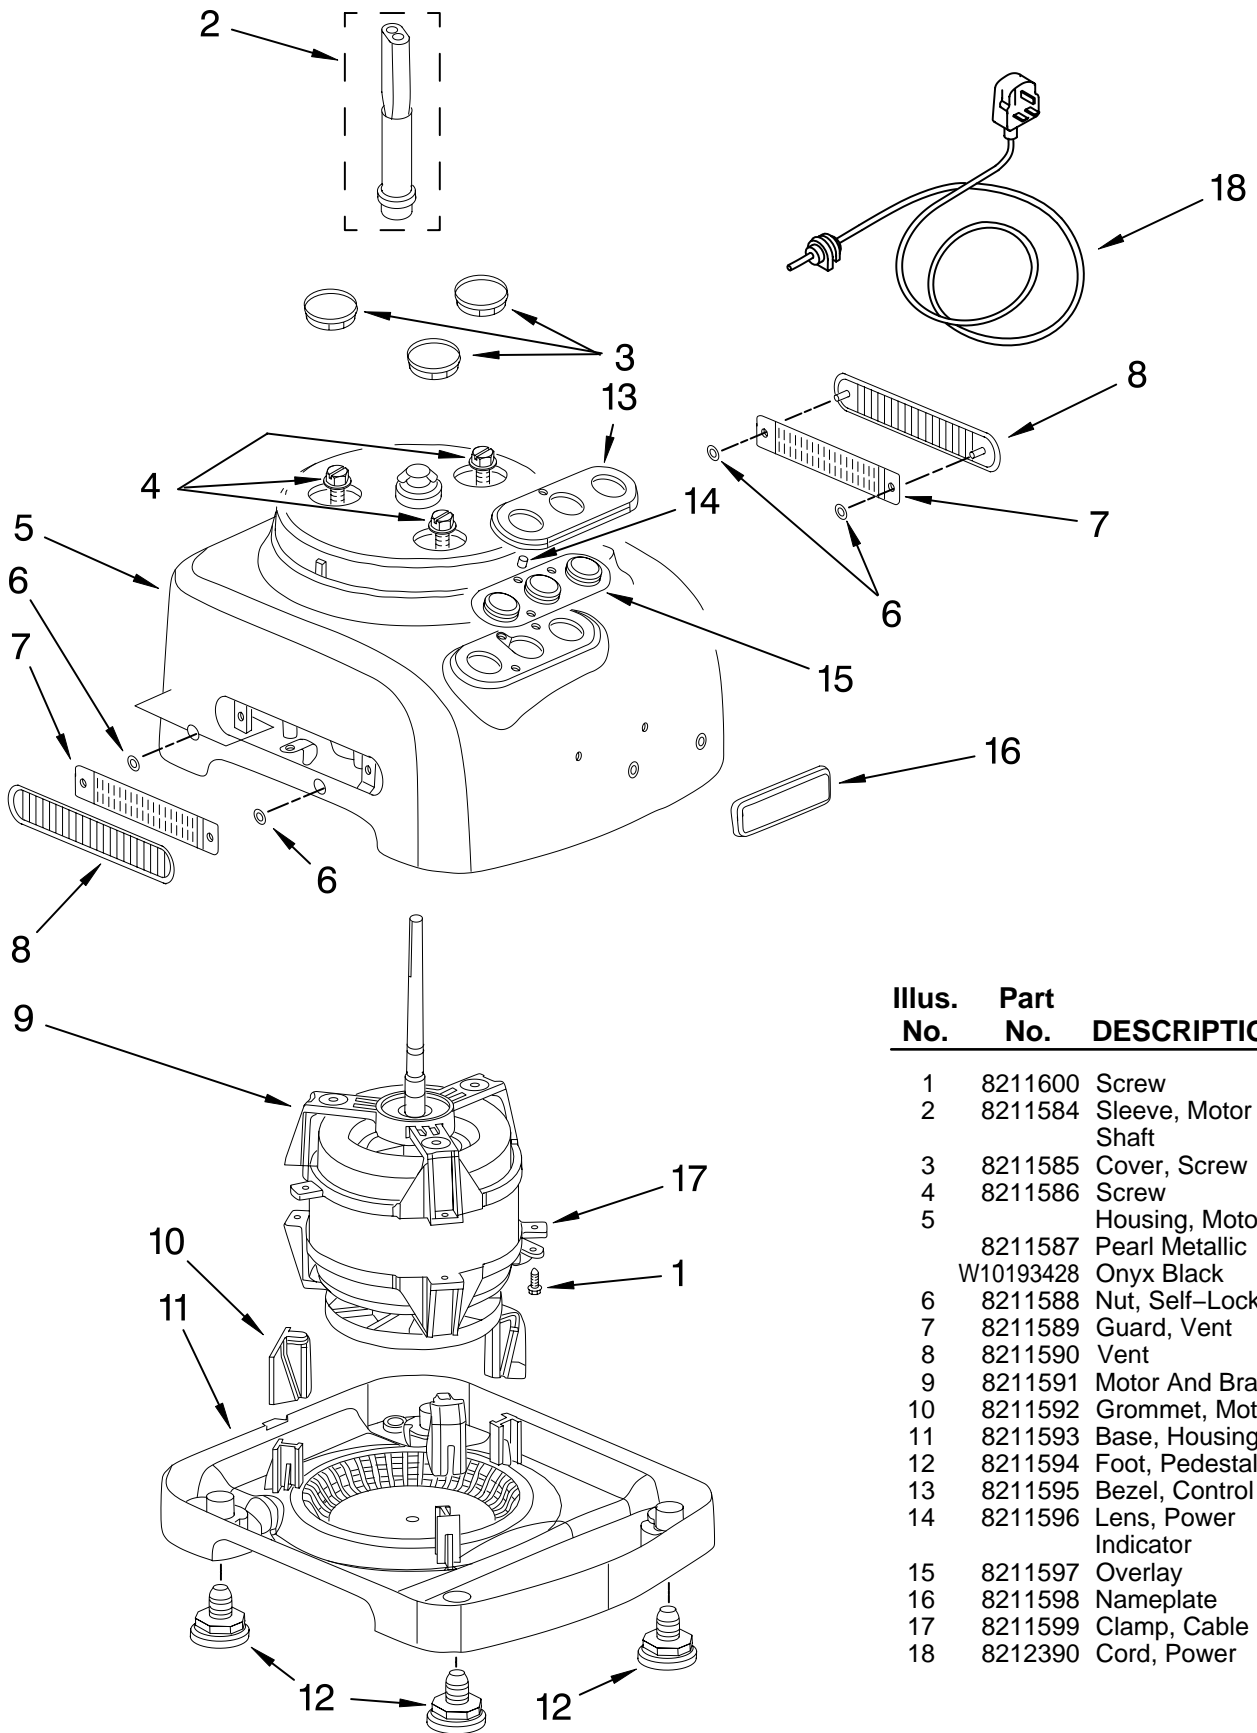

**FOR CUSTOMER SATISFACTION ALWAYS USE
FACTORY SPECIFICATION PARTS**

BOWL ASSEMBLY PARTS

For Model: KPFP850__0, 4KPFP850__0

Illus. No.	Part No.	DESCRIPTION
1		Literature Parts
	8204593	Guide, Use & Care
	8211698	Repair Parts List
2	8211547	Insert, Pusher
3	8211548	Pusher
4	8211550	Cover, Bowl Asm
5	8211689	Bowl, Mini
6	8211690	Bowl, Chefs
7	8211697	Bowl, Work 16 Cup

FOR ORDERING INFORMATION REFER TO PARTS PRICE LIST

MOTOR AND HOUSING PARTS TOP VIEW

For Model: KPFP850__0, 4KPFP850__0

Illus. No.	Part No.	DESCRIPTION
1	8211600	Screw
2	8211584	Sleeve, Motor Shaft
3	8211585	Cover, Screw
4	8211586	Screw
5	8211587	Housing, Motor Pearl Metallic
	W10193428	Onyx Black
6	8211588	Nut, Self-Locking
7	8211589	Guard, Vent
8	8211590	Vent
9	8211591	Motor And Bracket
10	8211592	Grommet, Motor
11	8211593	Base, Housing
12	8211594	Foot, Pedestal
13	8211595	Bezel, Control
14	8211596	Lens, Power Indicator
15	8211597	Overlay
16	8211598	Nameplate
17	8211599	Clamp, Cable
18	8212390	Cord, Power

FOR ORDERING INFORMATION REFER TO PARTS PRICE LIST

MOTOR AND HOUSING PARTS BOTTOM VIEW

For Model: KPFP850__0, 4KPFP850__0

Illus. No.	Part No.	DESCRIPTION
1	8211601	Clamp, Cable
2	8211738	Lamp, Neon
4	8211604	Screw
5	8211605	Terminal Block
6	8211606	Shield
7	8211607	Clip, Capacitor
8	8211608	Capacitor
9	8211609	Screw
10	8211610	Clamp, Cable
11	8211612	Seal, Shaft
13	8211717	Screw
14	8211718	Relay & Switch Panel Assembly
15	8211719	Screw
16	8211720	Screw
17	8211721	Insulation, Housing Upper
18	8211722	Lever, Switch
19	8211723	Switch, Micro
20	8211724	Spring, Torson
21	8211725	Insulation, Housing Lower