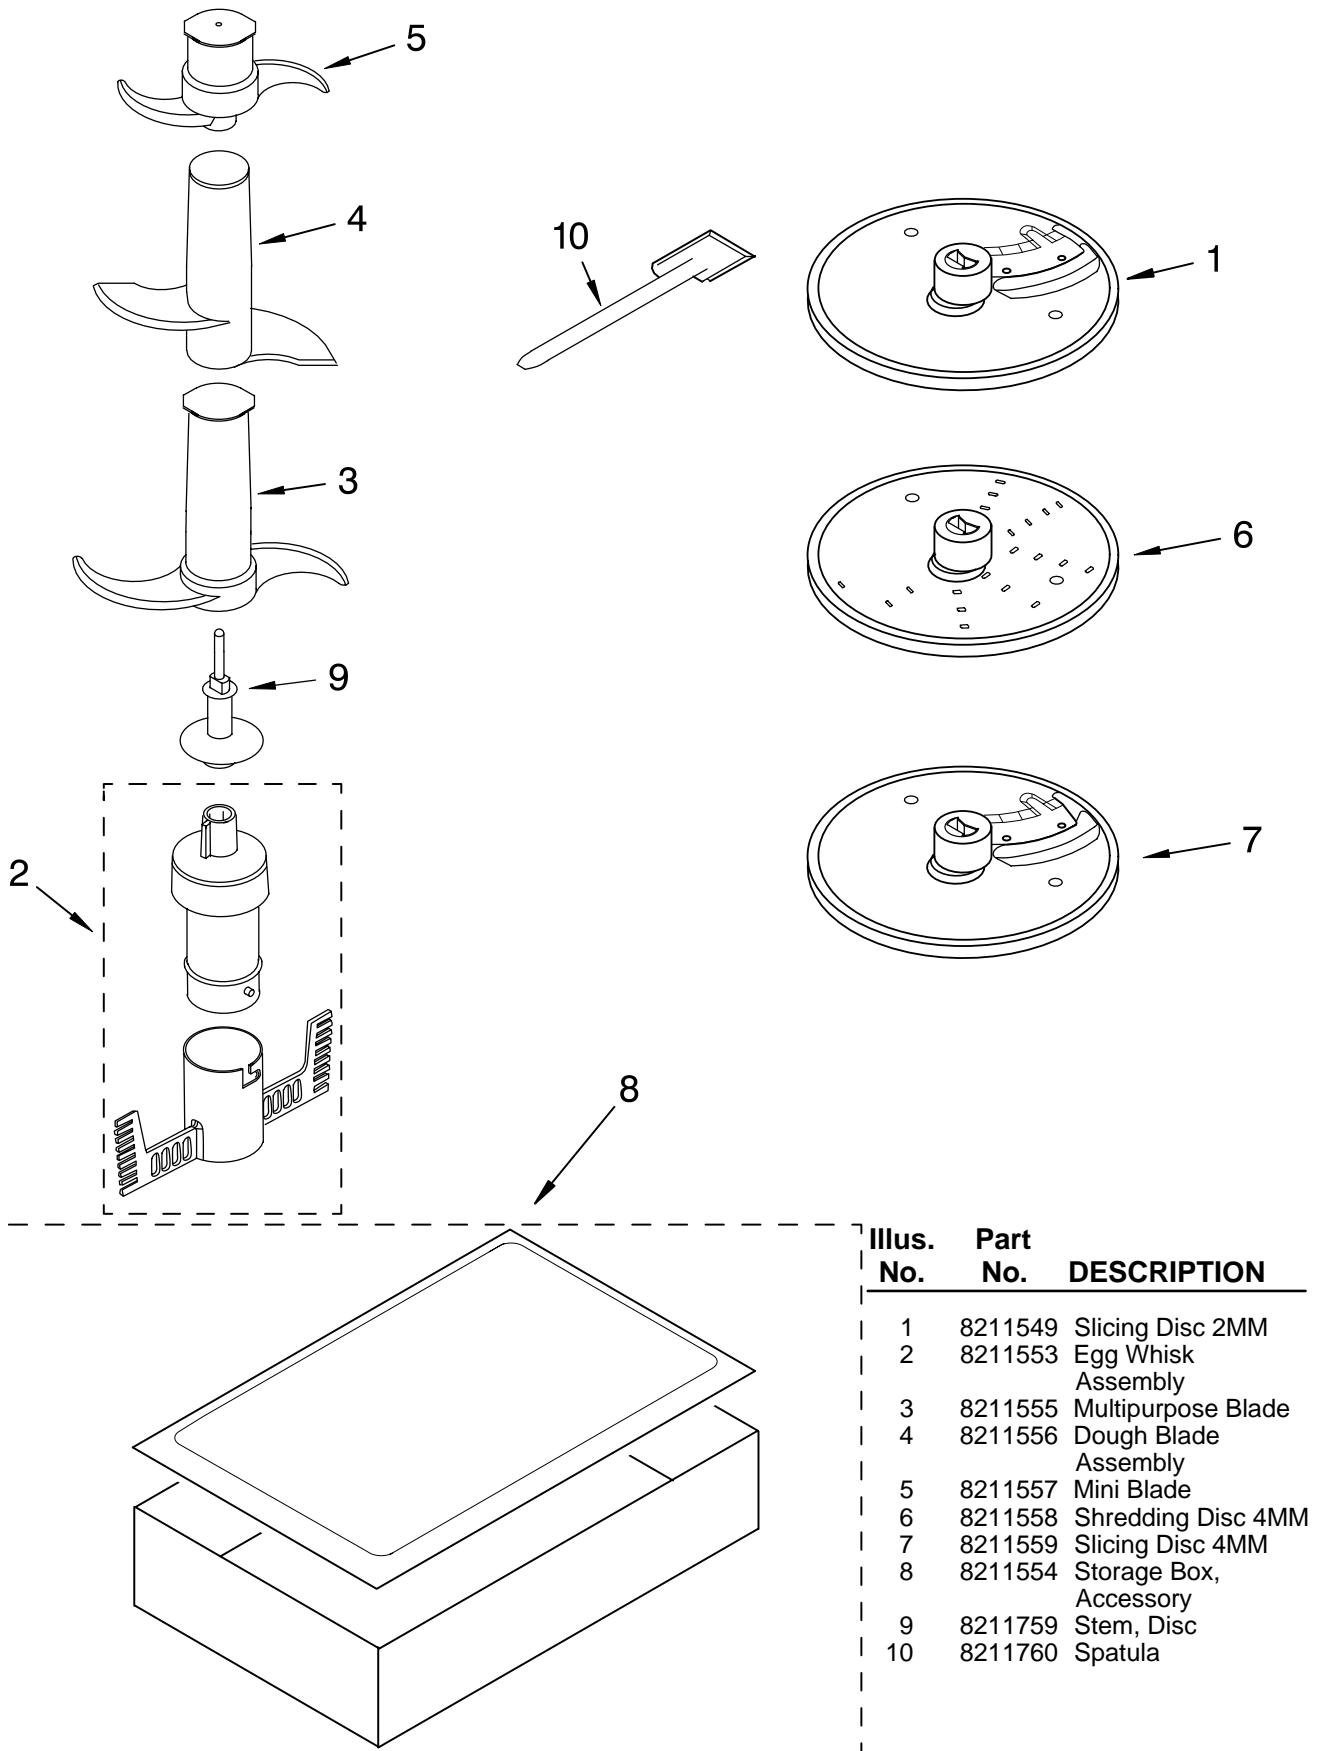

FOR ORDERING INFORMATION REFER TO PARTS PRICE LIST

MOTOR AND HOUSING PARTS TOP VIEW

For Model: KPFP850__0, 4KPFP850__0

Illus. No.	Part No.	DESCRIPTION
1	8211600	Screw
2	8211584	Sleeve, Motor Shaft
3	8211585	Cover, Screw
4	8211586	Screw
5	8211587	Housing, Motor Pearl Metallic
	W10193428	Onyx Black
6	8211588	Nut, Self-Locking
7	8211589	Guard, Vent
8	8211590	Vent
9	8211591	Motor And Bracket
10	8211592	Grommet, Motor
11	8211593	Base, Housing
12	8211594	Foot, Pedestal
13	8211595	Bezel, Control
14	8211596	Lens, Power Indicator
15	8211597	Overlay
16	8211598	Nameplate
17	8211599	Clamp, Cable
18	8212390	Cord, Power

FOR ORDERING INFORMATION REFER TO PARTS PRICE LIST

MOTOR AND HOUSING PARTS BOTTOM VIEW

For Model: KPFP850__0, 4KPFP850__0

Illus. No.	Part No.	DESCRIPTION
1	8211601	Clamp, Cable
2	8211738	Lamp, Neon
4	8211604	Screw
5	8211605	Terminal Block
6	8211606	Shield
7	8211607	Clip, Capacitor
8	8211608	Capacitor
9	8211609	Screw
10	8211610	Clamp, Cable
11	8211612	Seal, Shaft
13	8211717	Screw
14	8211718	Relay & Switch Panel Assembly
15	8211719	Screw
16	8211720	Screw
17	8211721	Insulation, Housing Upper
18	8211722	Lever, Switch
19	8211723	Switch, Micro
20	8211724	Spring, Torson
21	8211725	Insulation, Housing Lower

FOR ORDERING INFORMATION REFER TO PARTS PRICE LIST

ATTACHMENT PARTS AND ACCESSORIES

For Model: KPFP850__0, 4KPFP850__0

Illus. No.	Part No.	DESCRIPTION
1	8211549	Slicing Disc 2MM
2	8211553	Egg Whisk Assembly
3	8211555	Multipurpose Blade
4	8211556	Dough Blade Assembly
5	8211557	Mini Blade
6	8211558	Shredding Disc 4MM
7	8211559	Slicing Disc 4MM
8	8211554	Storage Box, Accessory
9	8211759	Stem, Disc
10	8211760	Spatula