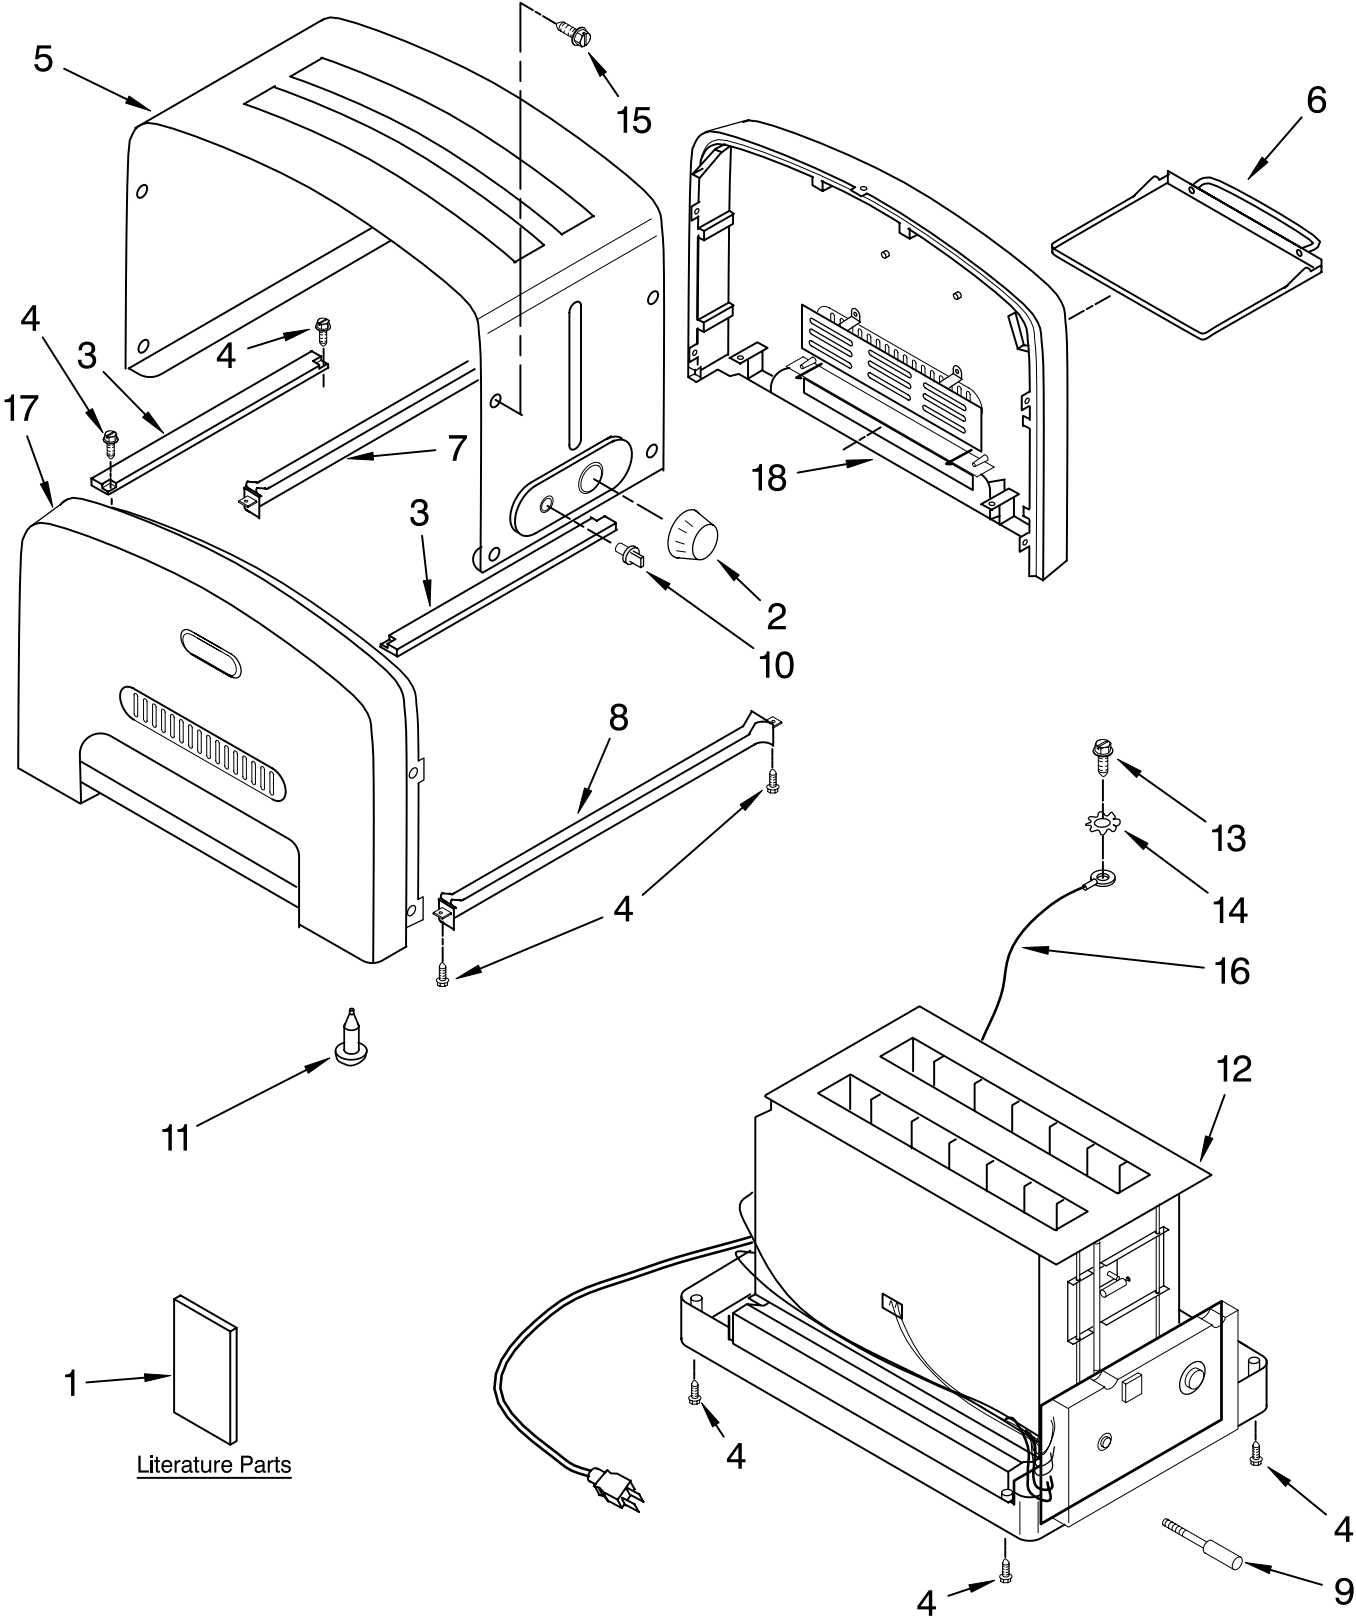

HOUSING PARTS

For Models: KPTT780__0

Literature Parts

FOR ORDERING INFORMATION REFER TO PARTS PRICE LIST