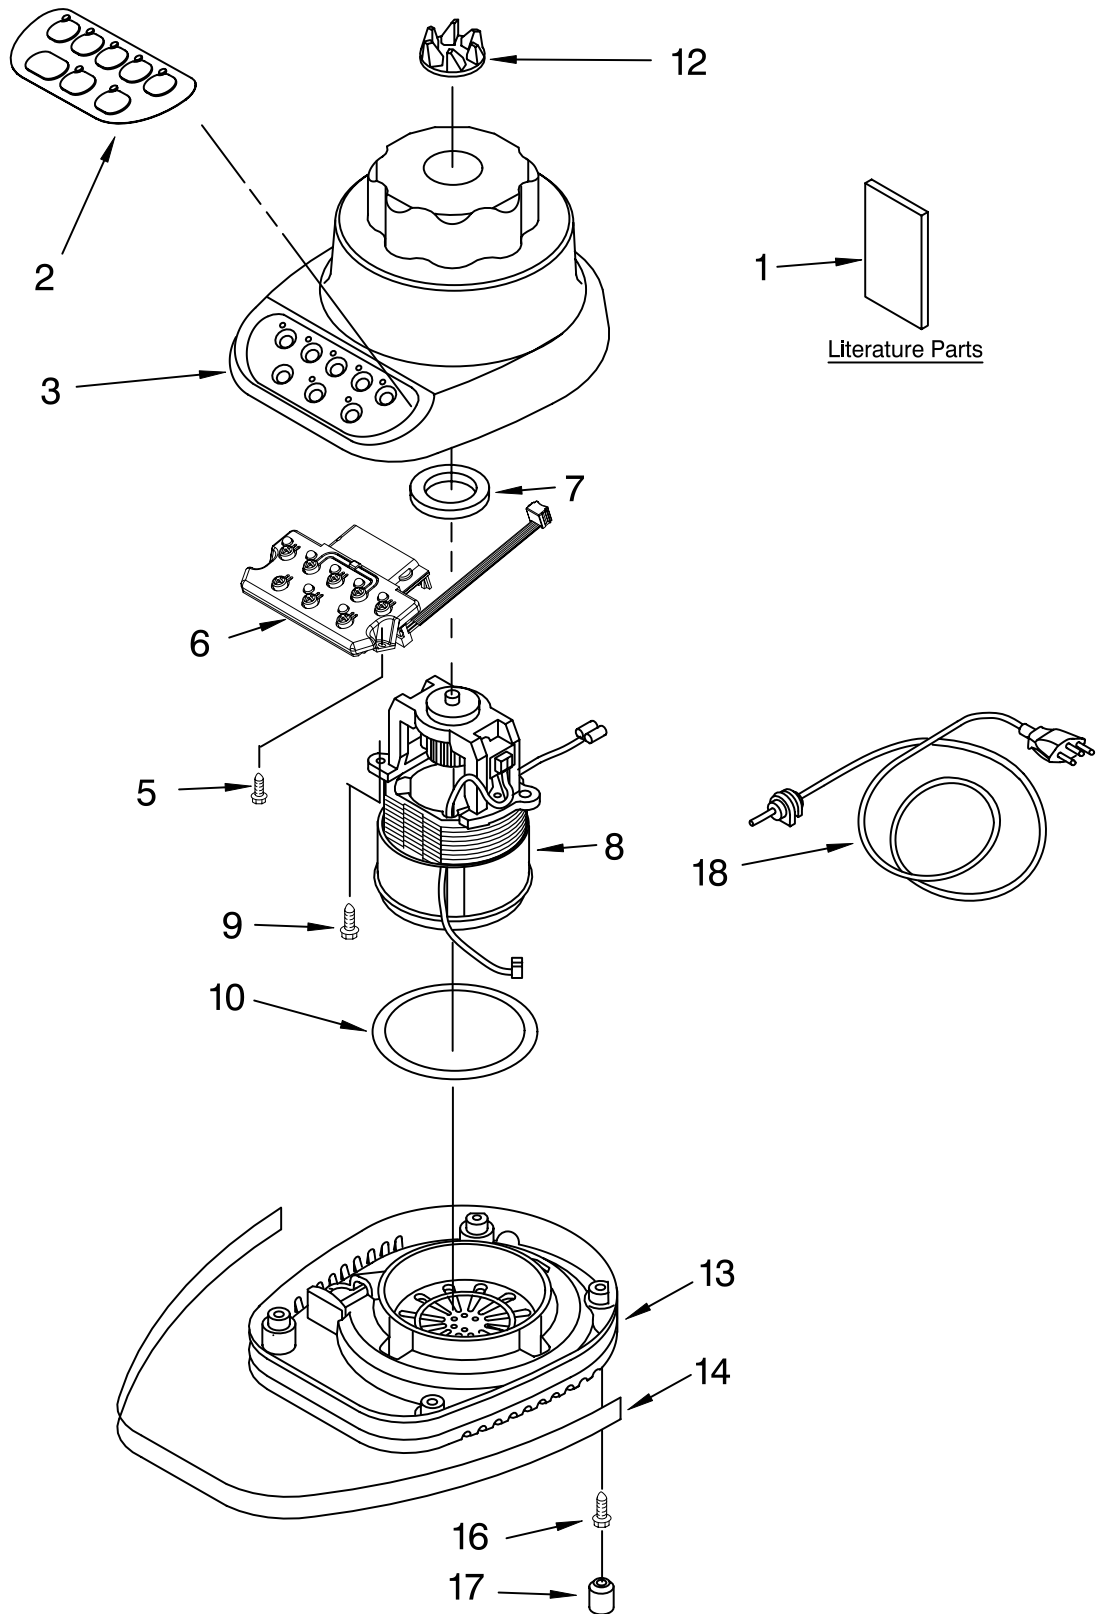

FOR CUSTOMER SATISFACTION ALWAYS USE
FACTORY SPECIFICATION PARTS

UNIT PARTS

FOR VARIATIONS OF MODEL: KSB5__4

FOR ORDERING INFORMATION REFER TO PARTS PRICE LIST

UNIT PARTS

FOR VARIATIONS OF MODEL: KSB5__4

Illus. No.	Part No.	DESCRIPTION	Illus. No.	Part No.	DESCRIPTION	Illus. No.	Part No.	DESCRIPTION		
1		Literature Parts	3		Housing, Upper	10	9701904	O-Ring		
		Use & Care Guide		9706989	White		12	9704230	Coupling, Drive	
		9704205 US		9706993	Onyx Black	13			Base	
		9704276 Canada		9706900	Chrome		9706718	White		
	2	8212003		Repair Parts List	9706991		Cobalt Blue	9706722	Onyx Black	
		Overlay, Switch		9706994	Majestic Yellow		9706720	Cobalt Blue		
		9701911 Black		9706992	Empire Green		9706723	Majestic Yellow		
		9701910 White On White		9706995	Empire Red		9706721	Empire Green		
		9701907 White		9706990	Almond Creme		9706724	Empire Red		
		9701908 Almond Creme		9706996	Imperial Gray		9706719	Almond Creme		
		9701914 Cobalt Blue		9706901	Nickel		9708771	Pink		
		9704486 Empire Red		9707544	Tangerine		9707547	Tangerine		
		9701912 Empire Green		9706997	Imperial Black		14		Band, Trim	
		9704485 Majestic Yellow		9706902	Copper			3184616	Grey	
		9707546 Tangerine		9707354	Metallic Pink			3184612	White	
		9708770 Pink		9708768	Pink			3184617	Black with	
				5	303921		Screw			Silver Lettering
			6	9706612	Board, Control				3184613	Almond Creme
			7	3184398	Seal, Motor				3184614	Silver with
			8	9706759	Motor				Black Lettering	
			9	3400062	Screw	16	3184608	Screw		
							17	115792	Foot, Rubber	
						18			Power Cord	
								9706647	White	
							9706646	Black		