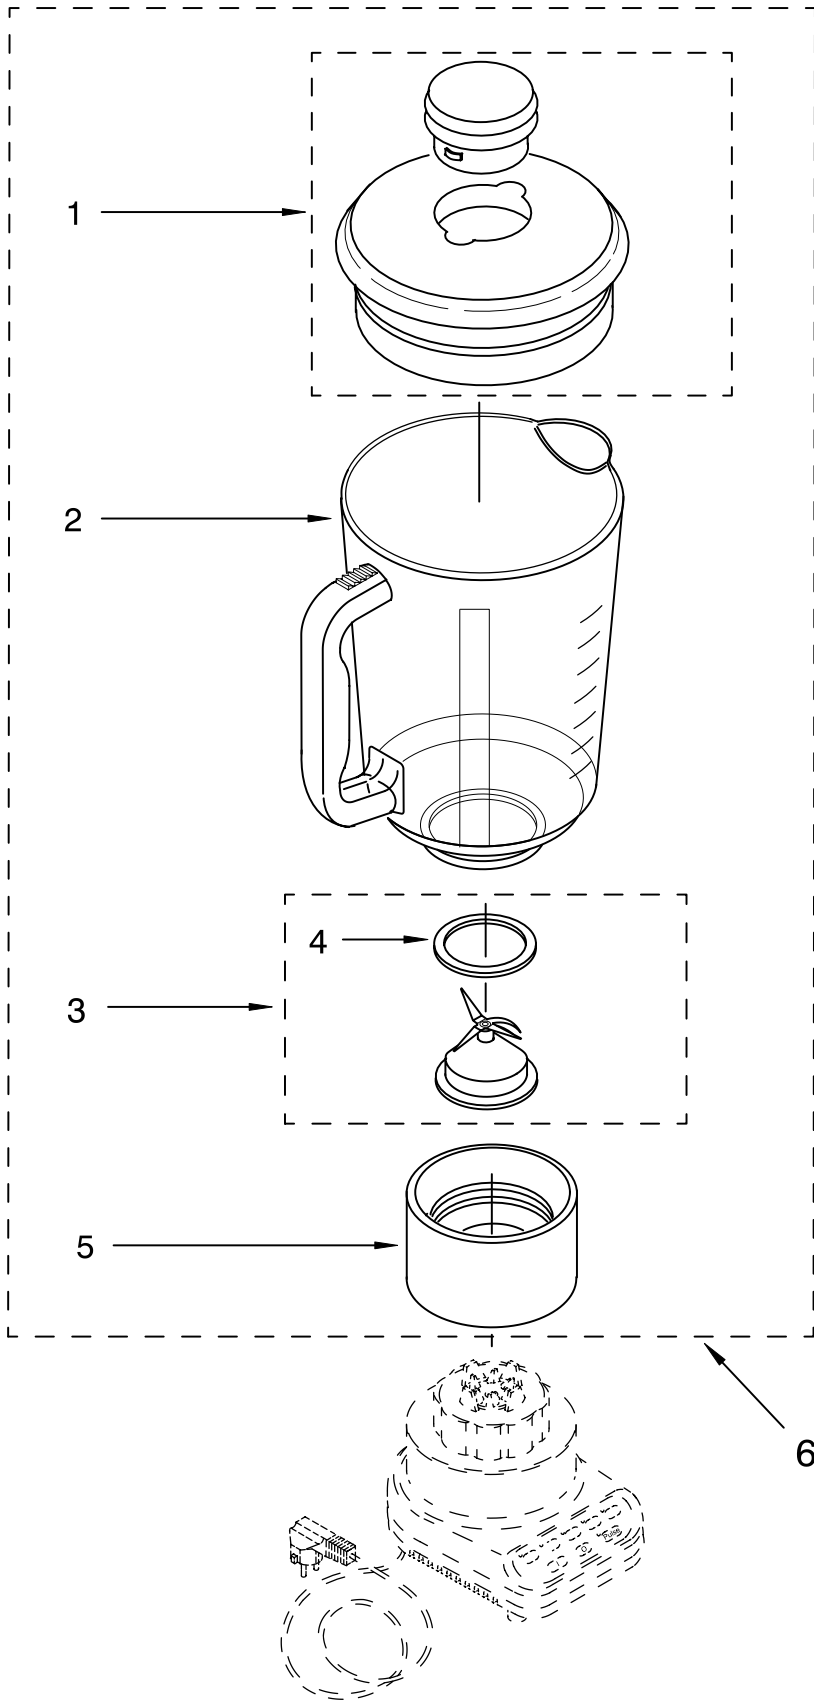

ATTACHMENT PARTS

FOR VARIATIONS OF MODEL: KSB5__4

Illus. No.	Part No.	DESCRIPTION	
1		Lid And Cap	
	9704920	White	
	9704922	Onyx Black	
	9704924	Cobalt Blue	
	9704926	Majestic Yellow	
	9704925	Empire Green	
	9704923	Empire Red	
	9704921	Almond Creme	
	9707549	Tangerine	
	9708773	Pink	
2		Jar	
	9704200	Clear Glass	
	3	9704291	Dome & Blade Assy
		9704204	Seal, Insert
	5		Collar
		9704251	White
		9704253	Onyx Black
		9704255	Cobalt Blue
		9704257	Majestic Yellow
		9704256	Empire Green
		9704254	Empire Red
		9704252	Almond Creme
		9707551	Tangerine
		9708775	Pink
6		Upper Assembly, Complete	
	4176524	White	
	9704212	Onyx Black	
	9704214	Cobalt Blue	
	9704216	Majestic Yellow	
	9704215	Empire Green	
	9704213	Empire Red	
	9704211	Almond Creme	
	9707548	Tangerine	
	9708772	Pink	

FOR ORDERING INFORMATION REFER TO PARTS PRICE LIST