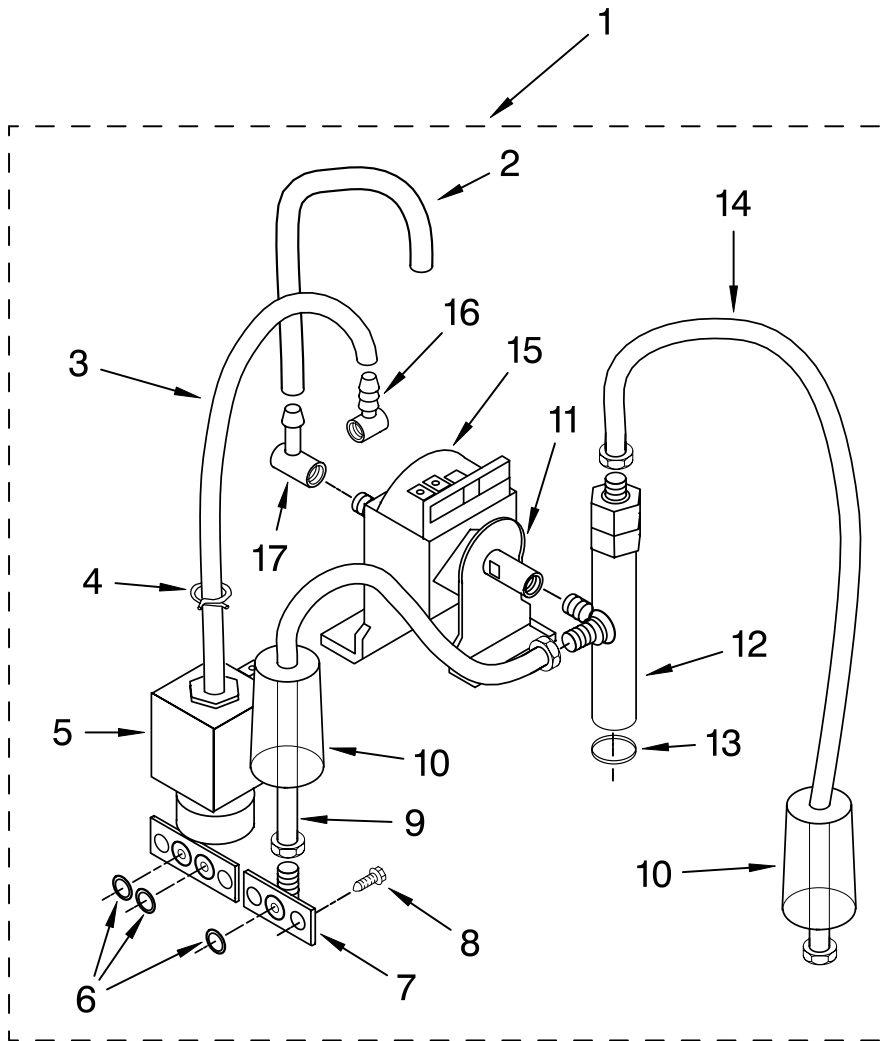

FOR ORDERING INFORMATION REFER TO PARTS PRICE LIST

LOWER HOUSING AND BASE PARTS

For Models: KPES100__1, 4KPES100__1

Illus. No.	Part No.	DESCRIPTION
1	4176426	Plate, Cabinet
2	4176404	Screw
3	4176428	Trim, Steam Pod
4	4176427	Screw
5	4176429	Trim, Coffee
6	4176430	Tank, Water
7	4176431	Pearl Metallic
	4176432	Empire Red
	8212161	Nickel Pearl

Illus. No.	Part No.	DESCRIPTION
8	4176433	Nameplate
10	4176435	Base Assembly (Includes Feet)
11	4176436	Foot
12	4176437	Tray, Drip
13	4176438	Floater, Red
14	4176439	Grid

Illus. No.	Part No.	DESCRIPTION
15	4176440	Scoop, Coffee
16	4176441	Brush, Cleaning
17	4176442	Holder, Filter
18	4176443	Filter, 2-Cup
19	4176444	Filter, 1-Cup
20	4176445	Tamper, Coffee
21	8212222	Handle
22	8212223	Screw

FOR ORDERING INFORMATION REFER TO PARTS PRICE LIST

BOILER ASSEMBLIES

For Models: KPES100__1, 4KPES100__1

Illus. No.	Part No.	DESCRIPTION
1	4176446	Boiler – Coffee
2	8211631	Screw
3	8211632	Support, Gauge Sensor
4	8211633	Screw
5	8211634	Clamp, Thermo Fuse
6	8211635	Gasket

FOR ORDERING INFORMATION REFER TO PARTS PRICE LIST

PUMP ASSEMBLY

For Models: KPES100__1, 4KPES100__1

Illus. No.	Part No.	DESCRIPTION	Illus. No.	Part No.	DESCRIPTION	Illus. No.	Part No.	DESCRIPTION
1	8211480	Pump Assembly	7	8211650	Fitting, Input	12	8211655	Valve Assembly
2	8211645	Pipe, Suction	8	8211651	Screw, M 5 x 12	13	8211656	Gasket, Valve
3	8211646	Pipe SL	9	8211652	Pipe Assembly	14	8211657	Pipe Assembly
4	8211647	Clamp, Hose	10	8211653	Protector, Pipe	15	8211658	Pump, w/Thermostat
5	8211482	Valve, Solenoid (3-Way)	11	8211654	Support, Pump (Eaton)	16	8211659	Fitting, "T"
6	8211649	Gasket				17	8211664	Connector, Pump Suction