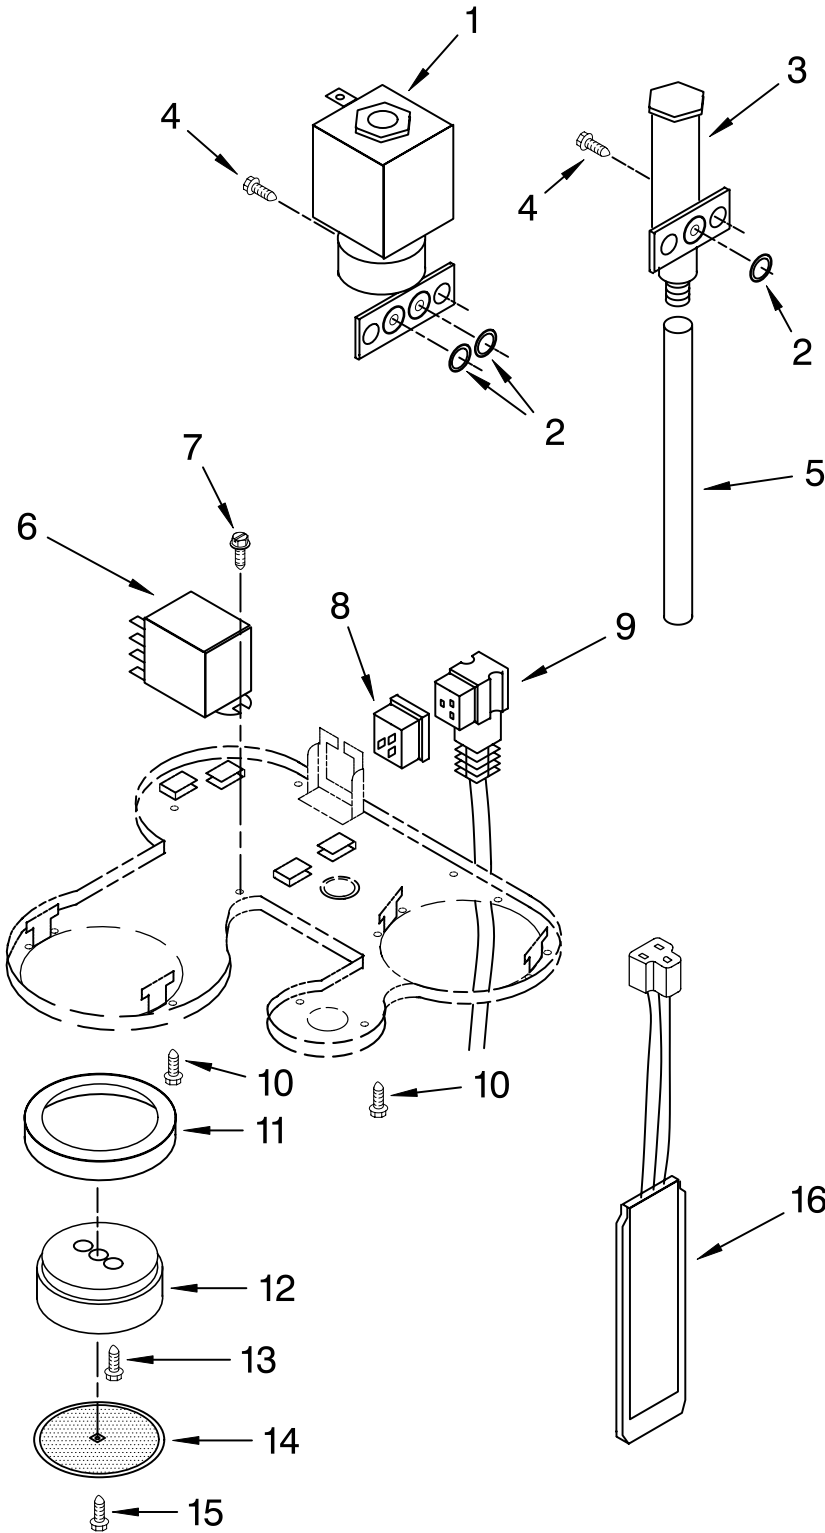

Illus. No.	Part No.	DESCRIPTION
8	4176433	Nameplate
10	4176435	Base Assembly (Includes Feet)
11	4176436	Foot
12	4176437	Tray, Drip
13	4176438	Floater, Red
14	4176439	Grid

Illus. No.	Part No.	DESCRIPTION
15	4176440	Scoop, Coffee
16	4176441	Brush, Cleaning
17	4176442	Holder, Filter
18	4176443	Filter, 2-Cup
19	4176444	Filter, 1-Cup
20	4176445	Tamper, Coffee
21	8212222	Handle
22	8212223	Screw

Illus. No.	Part No.	DESCRIPTION
7	8211636	Thermostat, Coffee
8	8211637	Gasket
9	8211638	Pipe, Copper
10	8211639	Body, Unit
11	4176448	Boiler, Espresso

Illus. No.	Part No.	DESCRIPTION
12	8211640	Body, Steam Pipe
13	8211641	Thermostat, Steam
14	8211642	Fitting
15	8211643	Flange, Steam Boiler
16	8211644	Gasket, Insulating

FOR ORDERING INFORMATION REFER TO PARTS PRICE LIST

PUMP ASSEMBLY

For Models: KPES100__1, 4KPES100__1

Illus. No.	Part No.	DESCRIPTION	Illus. No.	Part No.	DESCRIPTION	Illus. No.	Part No.	DESCRIPTION
1	8211480	Pump Assembly	7	8211650	Fitting, Input	12	8211655	Valve Assembly
2	8211645	Pipe, Suction	8	8211651	Screw, M 5 x 12	13	8211656	Gasket, Valve
3	8211646	Pipe SL	9	8211652	Pipe Assembly	14	8211657	Pipe Assembly
4	8211647	Clamp, Hose	10	8211653	Protector, Pipe	15	8211658	Pump, w/Thermostat
5	8211482	Valve, Solenoid (3-Way)	11	8211654	Support, Pump (Eaton)	16	8211659	Fitting, "T"
6	8211649	Gasket				17	8211664	Connector, Pump Suction

FOR ORDERING INFORMATION REFER TO PARTS PRICE LIST

ELECTRICAL PARTS

For Models: KPES100__1, 4KPES100__1

Illus. No.	Part No.	DESCRIPTION
1	8211648	Solenoid, 2-Way Valve
2	8211649	Gasket
3	8211666	Valve, Steam
4	8211651	Screw
5	8211667	Valve, Exhaust Pipe
6	8211481	Relay, 120V
7	8211668	Screw
8	8211483	Plug
9	8211699	Cord, Power
10	4176427	Screw
11	4176454	Gasket
12	4176455	Shower Disc Assy.
13	4176456	Screw
14	4176457	Disc, Shower
15	4176458	Screw
16	8211670	MOV Board, 120V