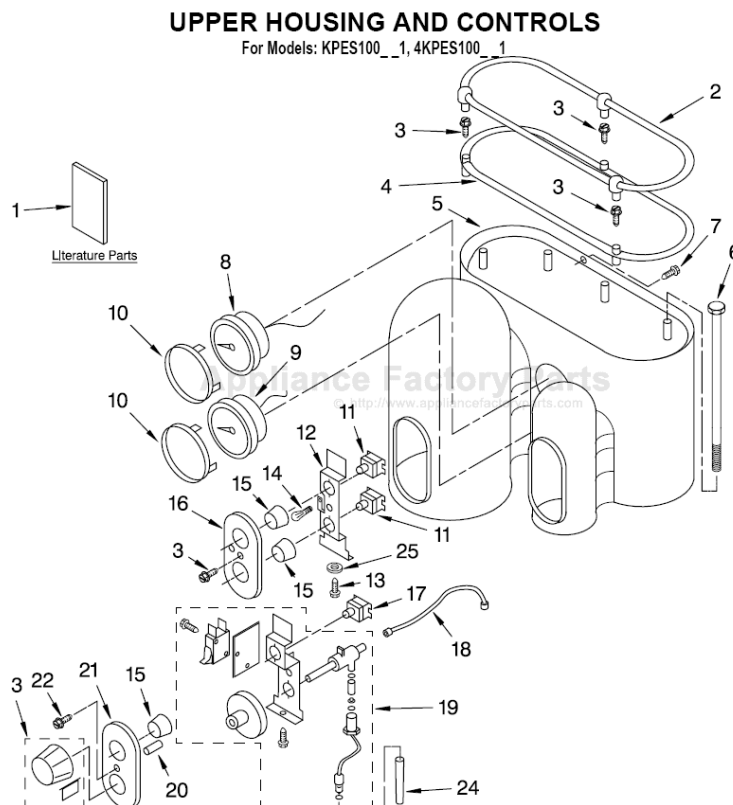

KITCHENAID KPES100ER1 Owner's Manual

[Shop genuine replacement parts for KITCHENAID
KPES100ER1](#)

[Find Your KITCHENAID Small Appliance Parts - Select From 538 Models](#)

----- Manual continues below -----

UPPER HOUSING AND CONTROLS

For Models: KPES100__1, 4KPES100__1

Illus. No.	Part No.	DESCRIPTION
1		Literature Parts
	8204574	Guide, Use & Care
	8204577	Wiring Diagram
	8204575	Service Manual
	8212135	Repair Parts List
2	4176403	Cup Guard Assembly
3	4176404	Screw
4	4176405	Lid, Tank
5		Cabinet – Upper
	4176406	Pearl Metallic
	4176407	Empire Red
	8212159	Nickel Pearl

Illus. No.	Part No.	DESCRIPTION
6	4176408	Rod
7	4176409	Screw
8	8211629	Gauge, Coffee
9	8211630	Gauge, Steam
10	4176410	Ring, Trim Gauge
11	4176411	Switch – On/Off
12	4176412	Bracket, Switch
13	4176413	Screw
14	4176414	Light & Wire Assy
15	4176420	Button, Switch

Illus. No.	Part No.	DESCRIPTION
8	4176433	Nameplate
10	4176435	Base Assembly (Includes Feet)
11	4176436	Foot
12	4176437	Tray, Drip
13	4176438	Floater, Red
14	4176439	Grid

Illus. No.	Part No.	DESCRIPTION
15	4176440	Scoop, Coffee
16	4176441	Brush, Cleaning
17	4176442	Holder, Filter
18	4176443	Filter, 2-Cup
19	4176444	Filter, 1-Cup
20	4176445	Tamper, Coffee
21	8212222	Handle
22	8212223	Screw