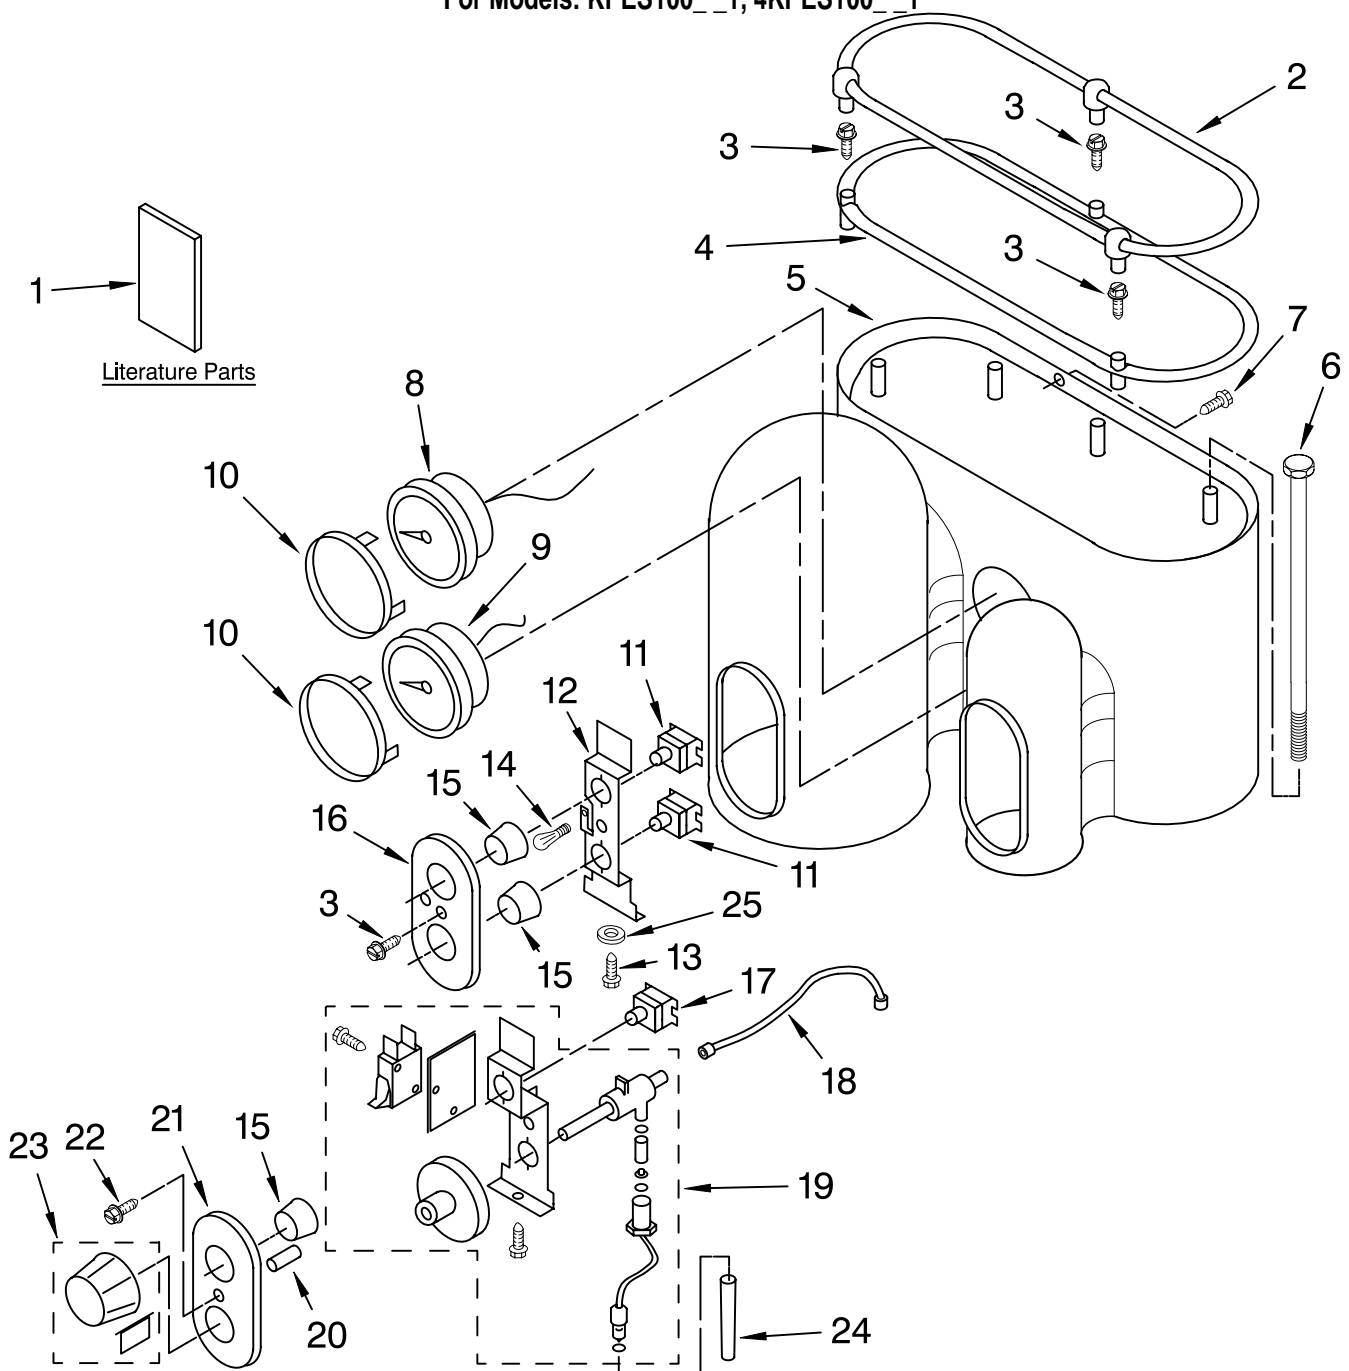

UPPER HOUSING AND CONTROLS

For Models: KPES100__1, 4KPES100__1

Illus. No.	Part No.	DESCRIPTION
1		Literature Parts
	8204574	Guide, Use & Care
	8204577	Wiring Diagram
	8204575	Service Manual
	8212135	Repair Parts List
2	4176403	Cup Guard Assembly
3	4176404	Screw
4	4176405	Lid, Tank
5		Cabinet – Upper
	4176406	Pearl Metallic
	4176407	Empire Red
	8212159	Nickel Pearl

Illus. No.	Part No.	DESCRIPTION
6	4176408	Rod
7	4176409	Screw
8	8211629	Gauge, Coffee
9	8211630	Gauge, Steam
10	4176410	Ring, Trim Gauge
11	4176411	Switch – On/Off
12	4176412	Bracket, Switch
13	4176413	Screw
14	4176414	Light & Wire Assy
15	4176420	Button, Switch

Illus. No.	Part No.	DESCRIPTION
8	4176433	Nameplate
10	4176435	Base Assembly (Includes Feet)
11	4176436	Foot
12	4176437	Tray, Drip
13	4176438	Floater, Red
14	4176439	Grid

Illus. No.	Part No.	DESCRIPTION
15	4176440	Scoop, Coffee
16	4176441	Brush, Cleaning
17	4176442	Holder, Filter
18	4176443	Filter, 2-Cup
19	4176444	Filter, 1-Cup
20	4176445	Tamper, Coffee
21	8212222	Handle
22	8212223	Screw