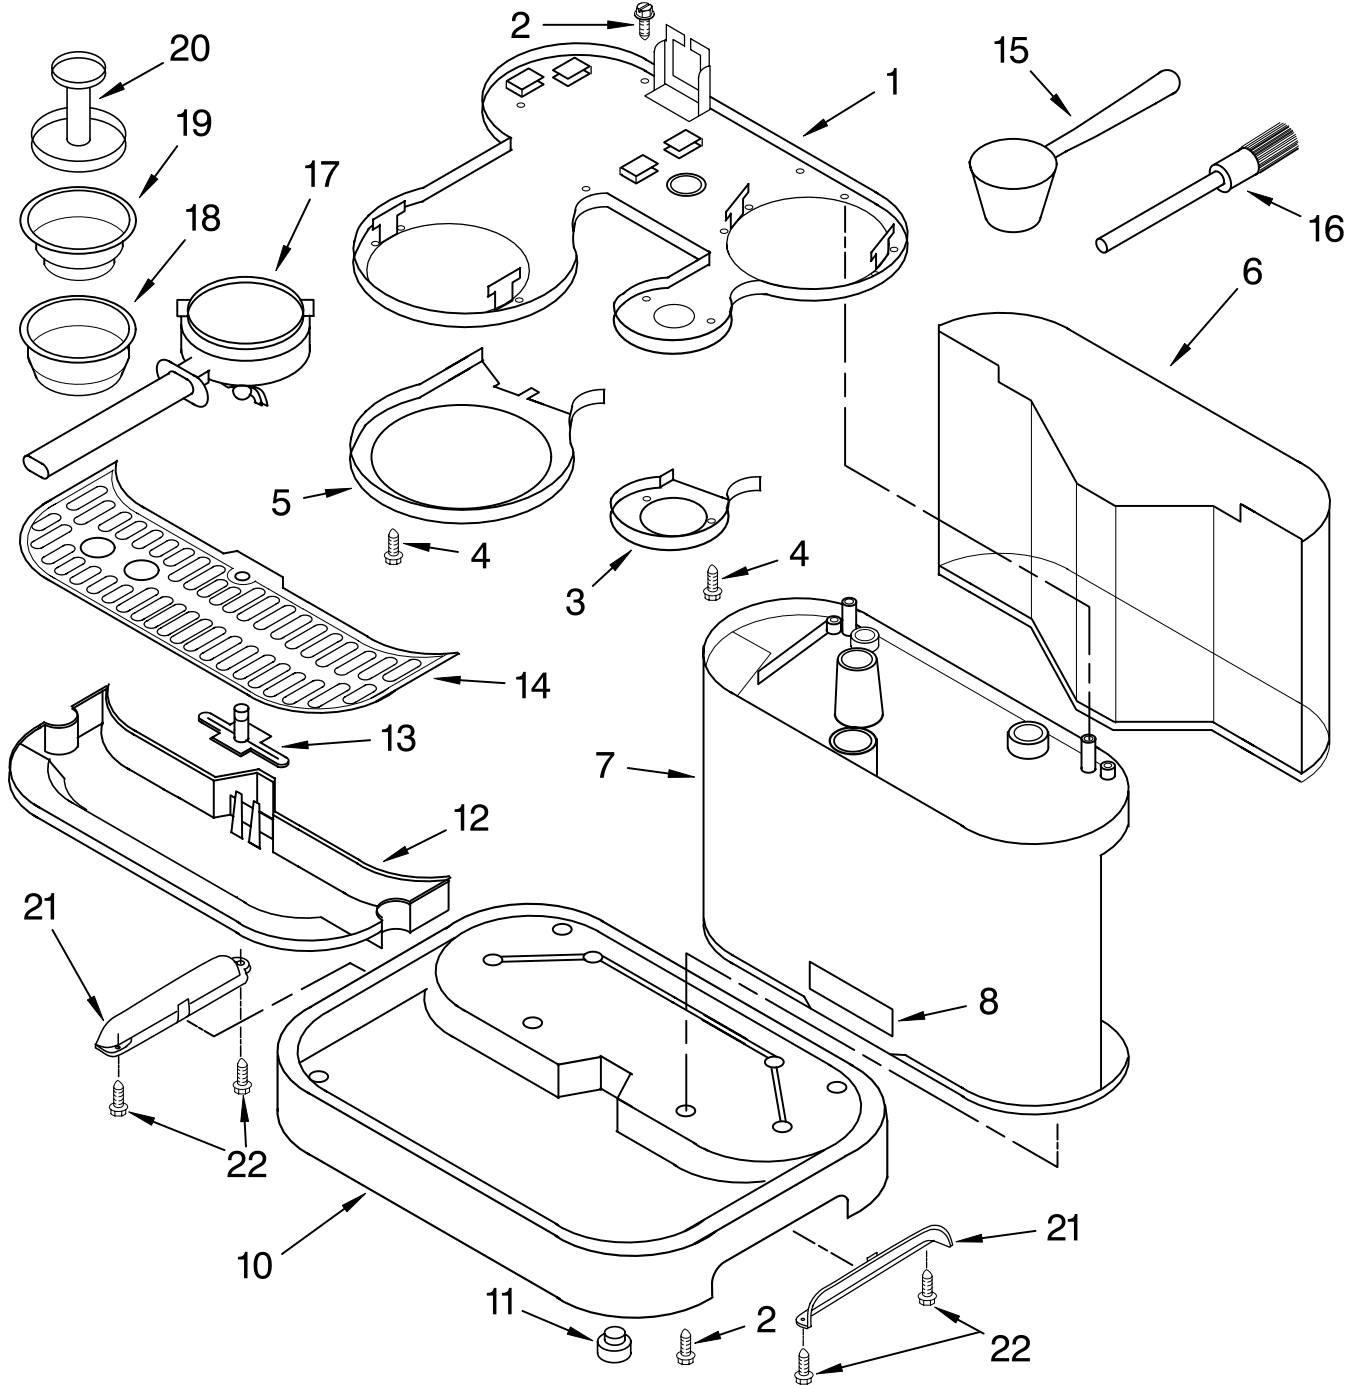

UPPER HOUSING AND CONTROLS

For Models: KPES100__1, 4KPES100__1

Illus. No.	Part No.	DESCRIPTION
1		Literature Parts
	8204574	Guide, Use & Care
	8204577	Wiring Diagram
	8204575	Service Manual
	8212135	Repair Parts List
2	4176403	Cup Guard Assembly
3	4176404	Screw
4	4176405	Lid, Tank
5		Cabinet – Upper
	4176406	Pearl Metallic
	4176407	Empire Red
	8212159	Nickel Pearl

Illus. No.	Part No.	DESCRIPTION
6	4176408	Rod
7	4176409	Screw
8	8211629	Gauge, Coffee
9	8211630	Gauge, Steam
10	4176410	Ring, Trim Gauge
11	4176411	Switch – On/Off
12	4176412	Bracket, Switch
13	4176413	Screw
14	4176414	Light & Wire Assy
15	4176420	Button, Switch

FOR ORDERING INFORMATION REFER TO PARTS PRICE LIST

LOWER HOUSING AND BASE PARTS

For Models: KPES100__1, 4KPES100__1

Illus. No.	Part No.	DESCRIPTION
1	4176426	Plate, Cabinet
2	4176404	Screw
3	4176428	Trim, Steam Pod
4	4176427	Screw
5	4176429	Trim, Coffee
6	4176430	Tank, Water
7	4176431	Pearl Metallic
	4176432	Empire Red
	8212161	Nickel Pearl

Illus. No.	Part No.	DESCRIPTION
8	4176433	Nameplate
10	4176435	Base Assembly (Includes Feet)
11	4176436	Foot
12	4176437	Tray, Drip
13	4176438	Floater, Red
14	4176439	Grid

Illus. No.	Part No.	DESCRIPTION
15	4176440	Scoop, Coffee
16	4176441	Brush, Cleaning
17	4176442	Holder, Filter
18	4176443	Filter, 2-Cup
19	4176444	Filter, 1-Cup
20	4176445	Tamper, Coffee
21	8212222	Handle
22	8212223	Screw