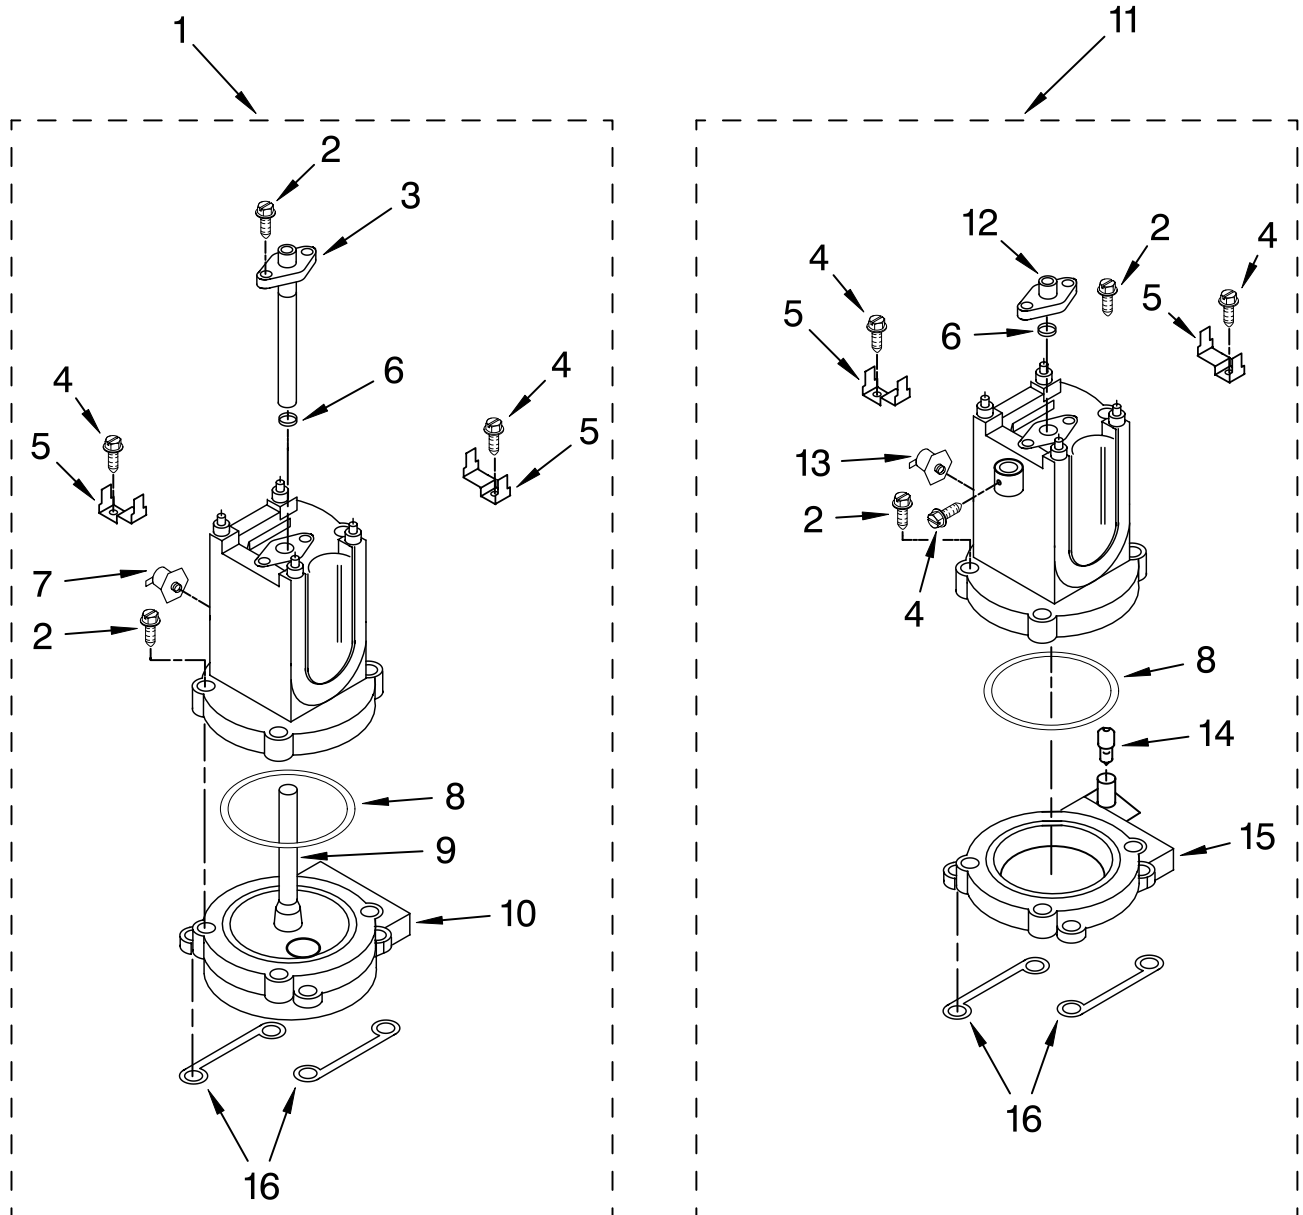

BOILER ASSEMBLIES

For Models: KPES100__1, 4KPES100__1

Illus. No.	Part No.	DESCRIPTION
1	4176446	Boiler – Coffee
2	8211631	Screw
3	8211632	Support, Gauge Sensor
4	8211633	Screw
5	8211634	Clamp, Thermo Fuse
6	8211635	Gasket

Illus. No.	Part No.	DESCRIPTION
7	8211636	Thermostat, Coffee
8	8211637	Gasket
9	8211638	Pipe, Copper
10	8211639	Body, Unit
11	4176448	Boiler, Espresso

Illus. No.	Part No.	DESCRIPTION
12	8211640	Body, Steam Pipe
13	8211641	Thermostat, Steam
14	8211642	Fitting
15	8211643	Flange, Steam Boiler
16	8211644	Gasket, Insulating

FOR ORDERING INFORMATION REFER TO PARTS PRICE LIST