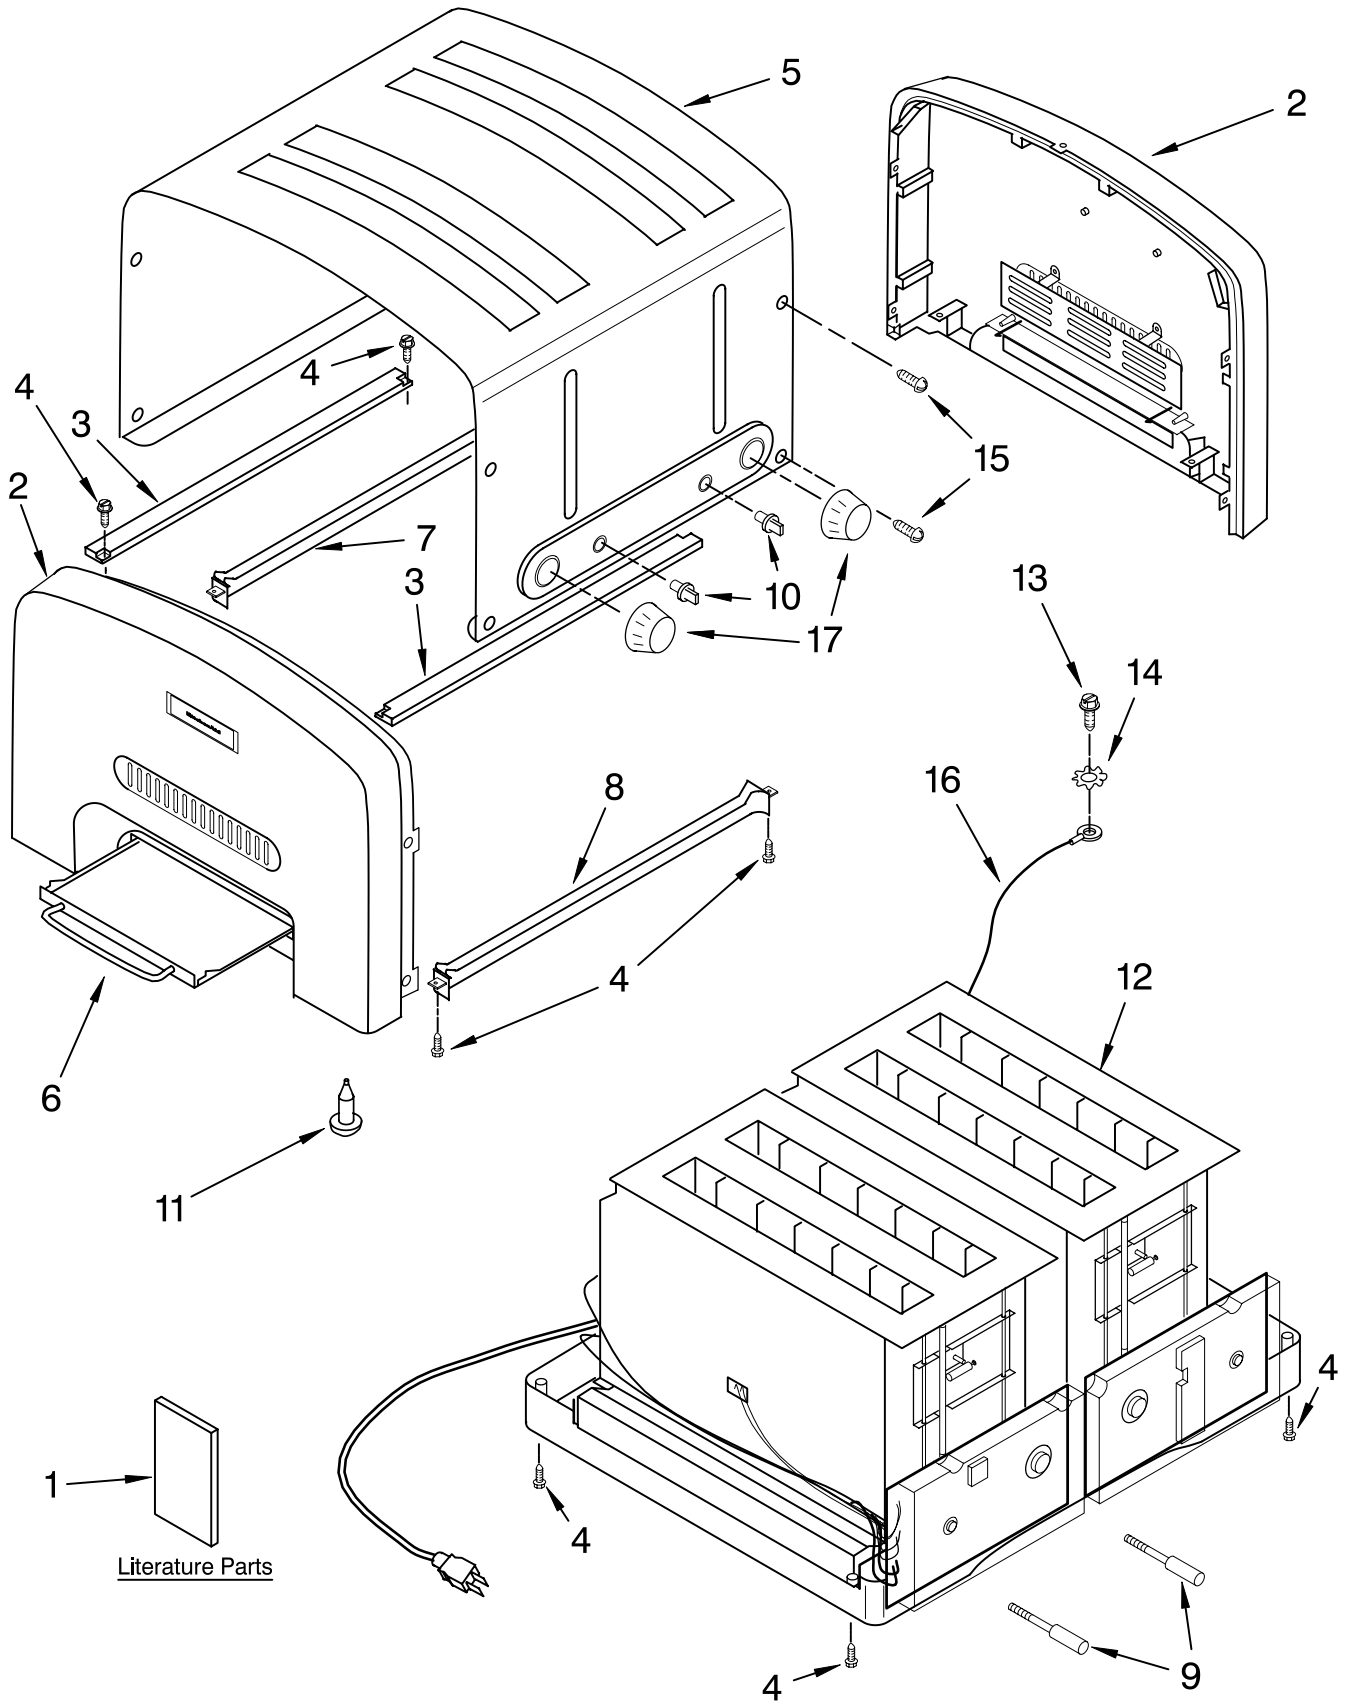

HOUSING PARTS

For Models: KPTT890__0

Literature Parts

FOR ORDERING INFORMATION REFER TO PARTS PRICE LIST