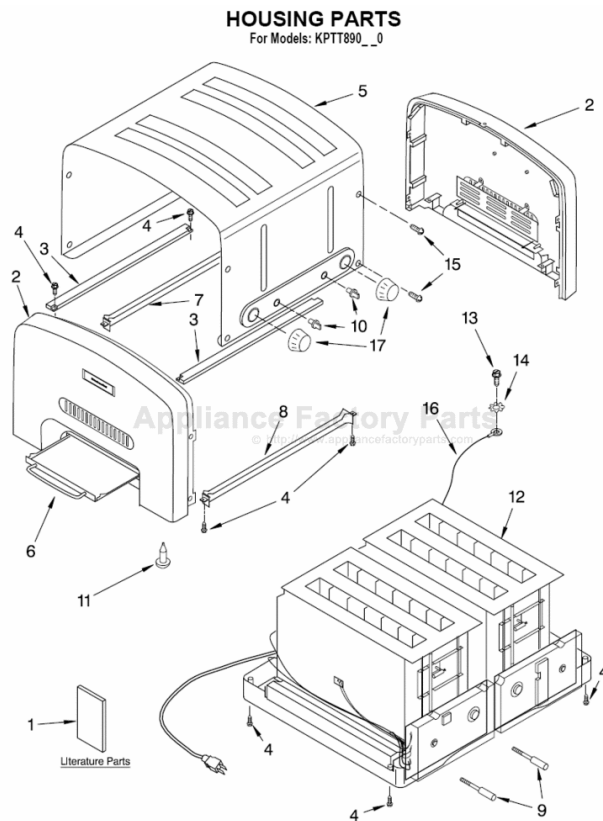

This Owner's Manual is provided and hosted by Appliance Factory Parts.

KITCHENAID KPTT890ER1 Owner's Manual

[Shop genuine replacement parts for KITCHENAID
KPTT890ER1](#)

[Find Your KITCHENAID Small Appliance Parts - Select From 538 Models](#)

----- Manual continues below -----

PARTS LIST

for

KitchenAid®

PRO LINE 4 SLICE TOASTER

MODELS:

**KPTT890PM1 (PEARL METALLIC)
KPTT890ER1 (EMPIRE RED)
KPTT890TG1 (TANGERINE)
KPTT890BU1 (COBALT BLUE)
KPTT890NP1 (NICKEL PEARL)
4KPTT890PM1 (PEARL METALLIC)**

| Illus. No. | Part No. | DESCRIPTION |
|-------------------|-----------------|--|
| 1 | | Literature |
| | 8204567 | Use & Care Guide |
| | 8212133 | Repair Parts List |
| 2 | | Panel Assembly (Includes Badge & Vent) |
| | 4176815 | Pearl Metallic |
| | 4176816 | Empire Red |
| | 4176817 | Tangerine |
| | 4176818 | Cobalt Blue |
| | 8212162 | Nickel Pearl |
| 3 | 4176819 | Support |
| 4 | 4176831 | Screw |
| 5 | 4176813 | Wrap Assembly (Includes Items 2 & 10) |
| 6 | 4176814 | Tray, Crumb |
| 7 | | Bridge, Rear |
| | 4176824 | Pearl Metallic |
| | 4176825 | Empire Red |
| | 4176826 | Tangerine |
| | 4176827 | Cobalt Blue |
| | 8212167 | Nickel Pearl |
| 8 | | Bridge, Front |
| | 4176820 | Pearl Metallic |
| | 4176821 | Empire Red |
| | 4176822 | Tangerine |
| | 4176823 | Cobalt Blue |
| | 8212166 | Nickel Pearl |
| 9 | 4176832 | Arm, Lifter |
| 10 | 4176838 | Knob, On/Off |
| 11 | 4176837 | Foot, Rubber |
| 12 | 4176808 | Chassis (Includes Power Cord, Base, Control Boards, & Heating Elements) |
| 13 | 4176829 | Screw, Grounding |
| 14 | 4176830 | Washer, Lock |
| 15 | 4176828 | Screw, Wrap |
| 16 | 4176840 | Wire, Ground |
| 17 | 4176839 | Knob, Darkness |