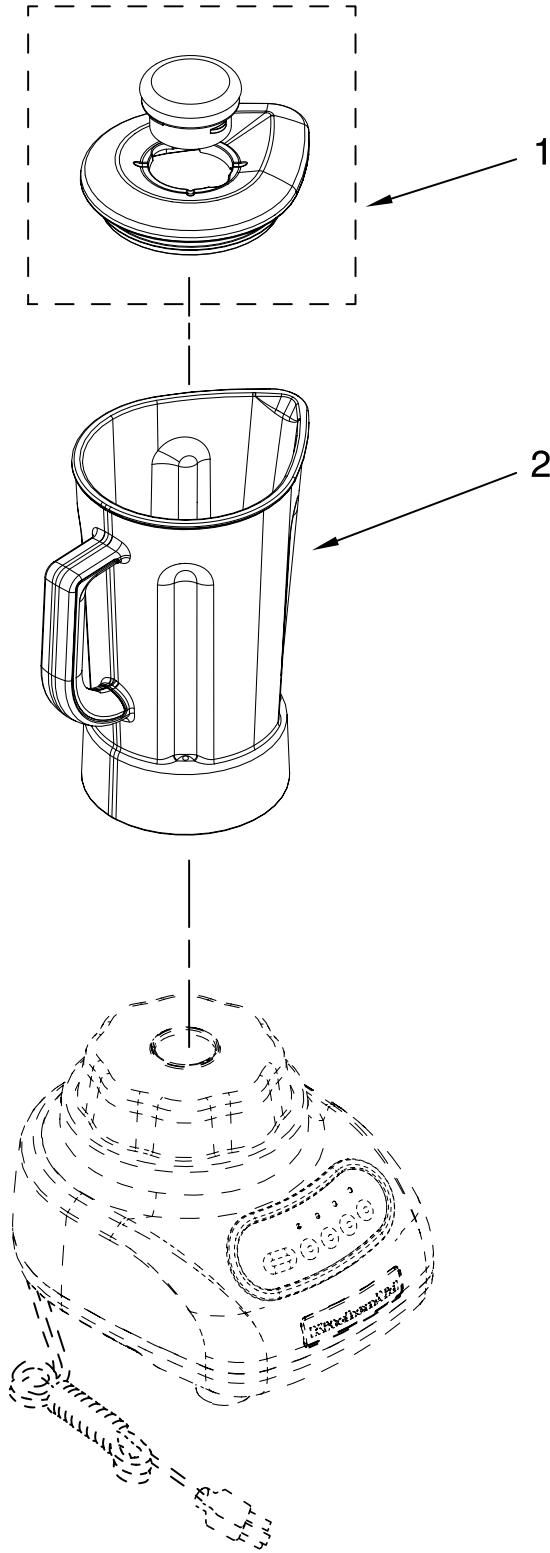

This Owner's Manual is provided and hosted by Appliance Factory Parts.

KITCHENAID KSB540OB0 Owner's Manual

[Shop genuine replacement parts for KITCHENAID
KSB540OB0](#)

[Find Your KITCHENAID Small Appliance Parts - Select From 538 Models](#)

----- Manual continues below -----

PARTS LIST

for

KitchenAid®

3-SPEED MIDLINE BLENDER

56 OZ. PLASTIC JAR

MODELS:

KSB540WH0 (White)

KSB540ER0 (Empire Red)

KSB540OB0 (Onyx Black)

FOR CUSTOMER SATISFACTION ALWAYS USE
FACTORY SPECIFICATION PARTS

UNIT PARTS

FOR VARIATIONS OF MODEL: KSB540__0

Illus. No.	Part No.	DESCRIPTION
1		Literature Parts
	9709948	Use & Care, Trilin
	8212403	Repair Parts List
2	9708916	Nameplate
3		Control Assembly (Incl. Overlay)
	9708847	Silver
4	9708914	Coupling, Drive
5		Housing, Upper
	9708896	White
	9709259	Empire Red
	9709226	Onyx Black
6	9709366	Seal, Motor
7	W10068250	Screw
8		Cord, Power
	9708928	Black
	9708917	White
9	9709343	Motor, 120V – 3Spd
10		Base
	9708890	White
	9709917	Empire Red
	9708937	Onyx Black
11	W10001200	Screw
12		Foot, Rubber
	9708927	Grey
	9708913	White

FOR ORDERING INFORMATION REFER TO PARTS PRICE LIST

ATTACHMENT PARTS

FOR VARIATIONS OF MODEL: KSB540__0

Illus. No.	Part No.	DESCRIPTION
1		Lid Assembly (Includes Cap)
	9709916	Silver
2	9709940	Jar Assembly (Incl Blade Assy)