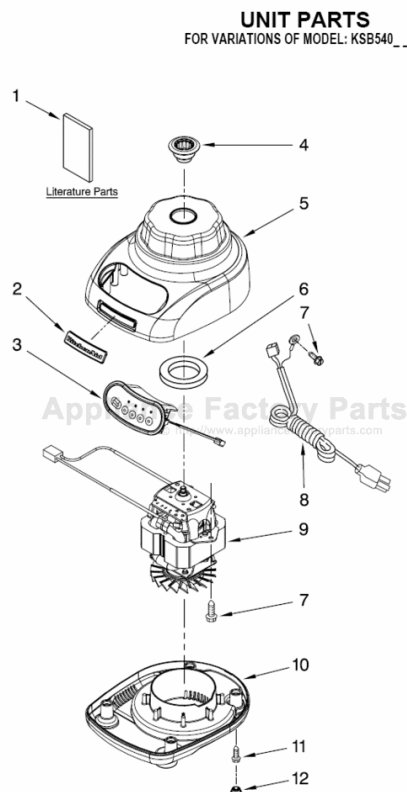

This Owner's Manual is provided and hosted by Appliance Factory Parts.

KITCHENAID KSB540OB0 Owner's Manual

[Shop genuine replacement parts for KITCHENAID
KSB540OB0](#)

[Find Your KITCHENAID Small Appliance Parts - Select From 538 Models](#)

----- Manual continues below -----

PARTS LIST

for

KitchenAid®

3-SPEED MIDLINE BLENDER

56 OZ. PLASTIC JAR

MODELS:

KSB540WH0 (White)

KSB540ER0 (Empire Red)

KSB540OB0 (Onyx Black)

FOR CUSTOMER SATISFACTION ALWAYS USE
FACTORY SPECIFICATION PARTS

UNIT PARTS

FOR VARIATIONS OF MODEL: KSB540__0

Illus. No.	Part No.	DESCRIPTION
1		Literature Parts
	9709948	Use & Care, Trilin
	8212403	Repair Parts List
2	9708916	Nameplate
3		Control Assembly (Incl. Overlay)
	9708847	Silver
4	9708914	Coupling, Drive
5		Housing, Upper
	9708896	White
	9709259	Empire Red
	9709226	Onyx Black
6	9709366	Seal, Motor
7	W10068250	Screw
8		Cord, Power
	9708928	Black
	9708917	White
9	9709343	Motor, 120V – 3Spd
10		Base
	9708890	White
	9709917	Empire Red
	9708937	Onyx Black
11	W10001200	Screw
12		Foot, Rubber
	9708927	Grey
	9708913	White

FOR ORDERING INFORMATION REFER TO PARTS PRICE LIST

ATTACHMENT PARTS

FOR VARIATIONS OF MODEL: KSB540__0

Illus. No.	Part No.	DESCRIPTION
1		Lid Assembly (Includes Cap)
	9709916	Silver
2	9709940	Jar Assembly (Incl Blade Assy)