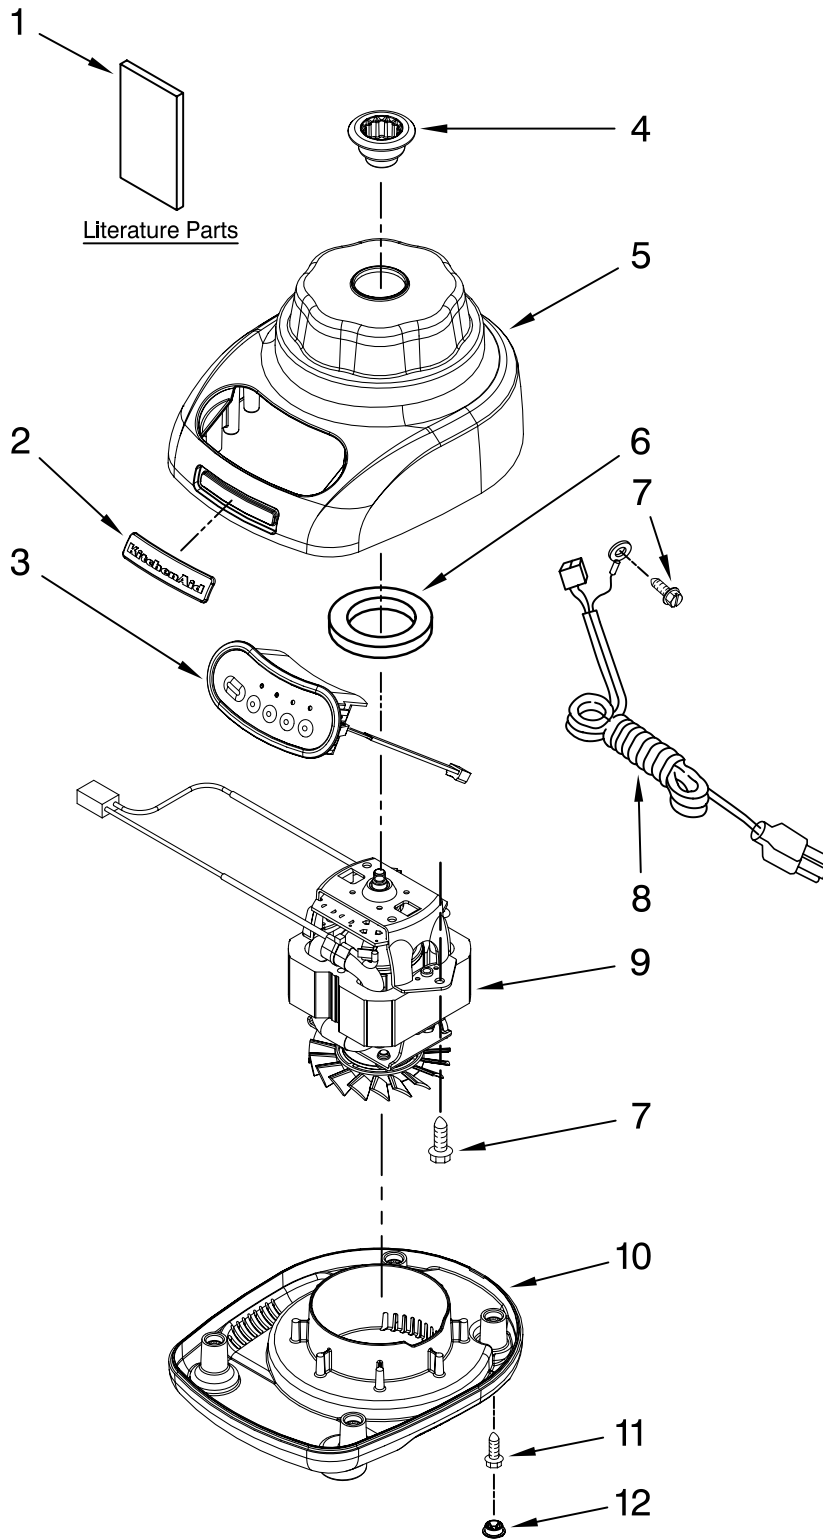

----- Manual continues below -----

PARTS LIST

for

KitchenAid®

3-SPEED MIDLINE BLENDER

56 OZ. PLASTIC JAR

MODELS:

KSB540WH0 (White)

KSB540ER0 (Empire Red)

KSB540OB0 (Onyx Black)

FOR CUSTOMER SATISFACTION ALWAYS USE
FACTORY SPECIFICATION PARTS

UNIT PARTS

FOR VARIATIONS OF MODEL: KSB540__0

Illus. No.	Part No.	DESCRIPTION
1		Literature Parts
	9709948	Use & Care, Trilin
	8212403	Repair Parts List
2	9708916	Nameplate
3		Control Assembly (Incl. Overlay)
	9708847	Silver
4	9708914	Coupling, Drive
5		Housing, Upper
	9708896	White
	9709259	Empire Red
	9709226	Onyx Black
6	9709366	Seal, Motor
7	W10068250	Screw
8		Cord, Power
	9708928	Black
	9708917	White
9	9709343	Motor, 120V – 3Spd
10		Base
	9708890	White
	9709917	Empire Red
	9708937	Onyx Black
11	W10001200	Screw
12		Foot, Rubber
	9708927	Grey
	9708913	White

FOR ORDERING INFORMATION REFER TO PARTS PRICE LIST

ATTACHMENT PARTS

FOR VARIATIONS OF MODEL: KSB540__0

Illus. No.	Part No.	DESCRIPTION
1		Lid Assembly (Includes Cap)
	9709916	Silver
2	9709940	Jar Assembly (Incl Blade Assy)