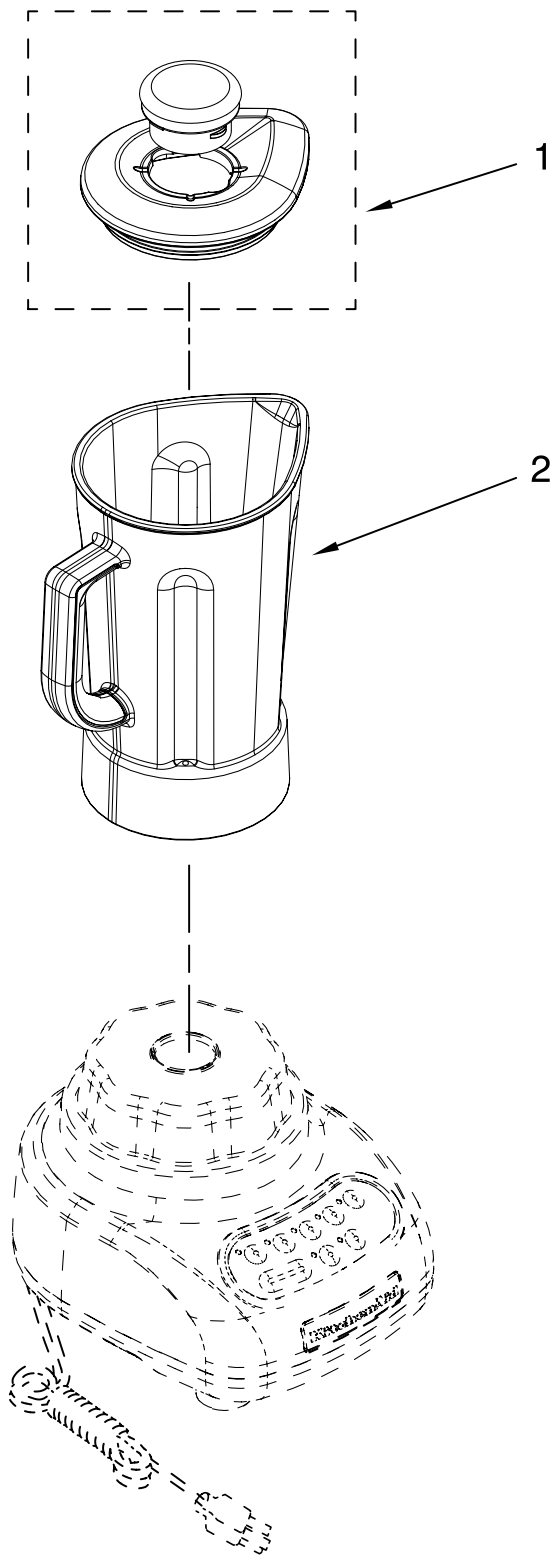

ATTACHMENT PARTS

FOR VARIATIONS OF MODEL: KSB560__0

Illus. No.	Part No.	DESCRIPTION
1		Lid Assembly (Includes Cap)
	9709363	Onyx Black
	9709361	Silver
	W10183714	Charcoal
2	9708904	Jar Assembly (Incl Blade Assy)

FOR ORDERING INFORMATION REFER TO PARTS PRICE LIST