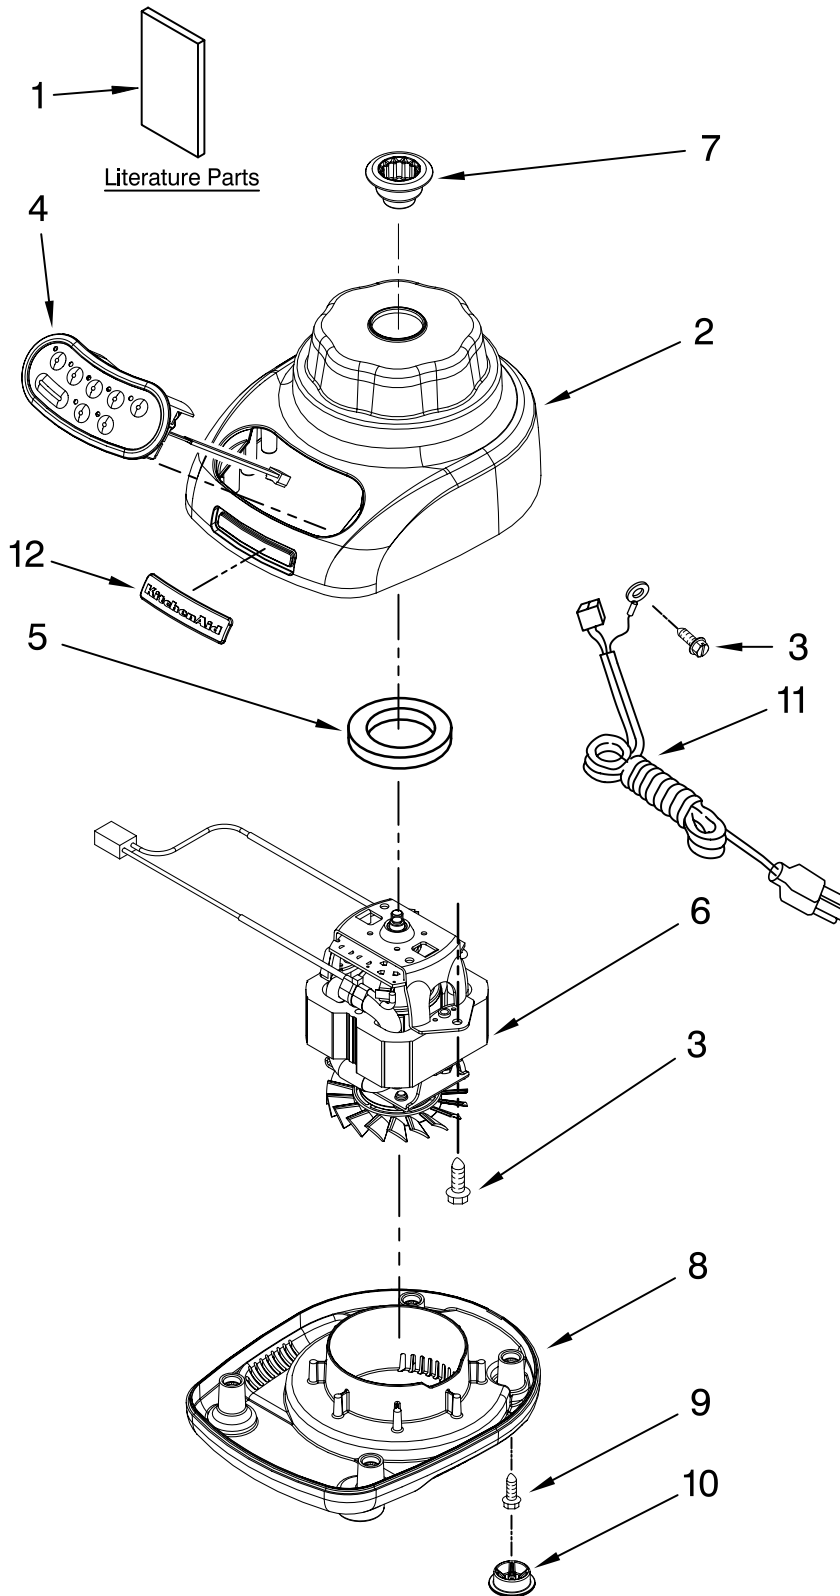

# UNIT PARTS

FOR VARIATIONS OF MODEL: KSB560\_\_0

Illus. No.	Part No.	DESCRIPTION
1	9709225	Literature Parts Use & Care, Trilin
	8212258	Repair Parts List
2		Housing, Upper
	9708896	White
	9709259	Empire Red
	9709226	Onyx Black
	9709552	Gloss Cinnamon
	9709495	Metallic Chrome
	9709558	Blue Willow
	9709496	Tangerine
	9709497	Pink
	9709942	Buttercup
	W10131077	Silver Metallic
	W10154278	Caviar
	W10193661	Aqua Sky
	W10194539	Pear
	W10253203	Boysenberry
	W10153370	Almond Creme
	W10273968	Yellow Pepper
3	W10068250	Screw
4		Control Assembly (Incl. Overlay)
	9708845	Silver
	9709339	Black
5	9709366	Seal, Motor
6	9708887	Motor, 120V, 5sp
7	W10279256	Coupling, Drive Base
8		Base
	9708937	Black
	9708890	White
	9709256	Red
	9709553	Gloss Cinnamon
	9709502	Metallic Chrome
	9709559	Blue Willow
	9709503	Tangerine
	9709504	Pink
	9709943	Buttercup
	W10131076	Storm Grey
	W10154275	Caviar
	W10193662	Aqua Sky
	W10194540	Pear
	W10253204	Boysenberry
	W10153630	Almond Creme
	W10273974	Yellow Pepper
9	W10001200	Screw
10		Foot, Rubber
	9708927	Grey
	9708913	White
11		Power Cord
	9708928	Black
	9708917	White
12	W10161493	Nameplate