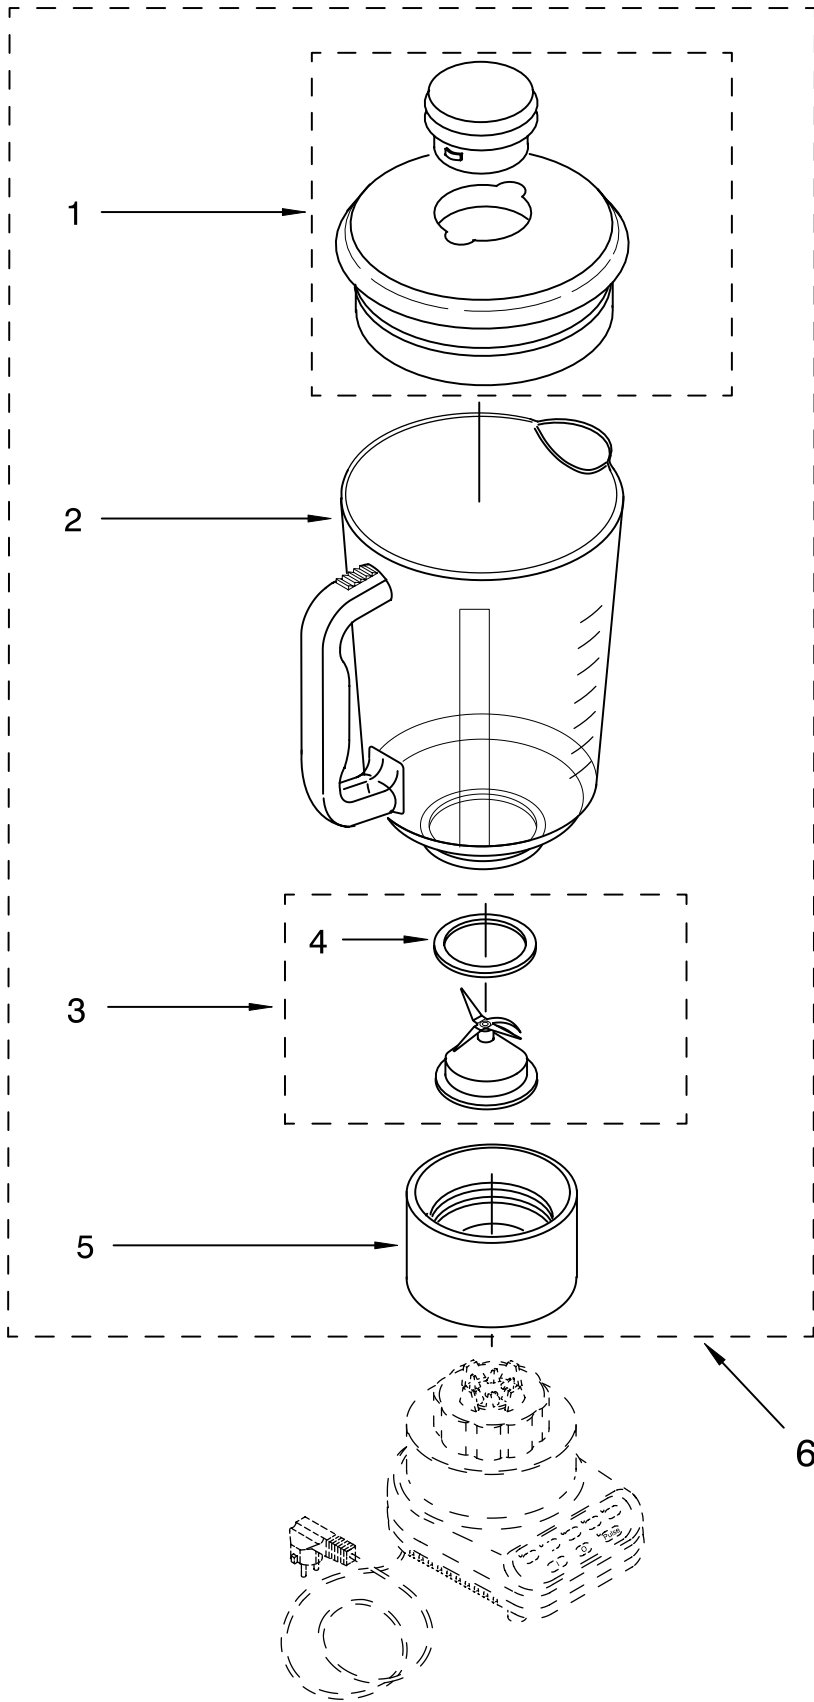

ATTACHMENT PARTS

FOR VARIATIONS OF MODEL: KSB5__4

Illus. No.	Part No.	DESCRIPTION	
1		Lid And Cap	
	9704920	White	
	9704922	Onyx Black	
	9704924	Cobalt Blue	
	9704926	Majestic Yellow	
	9704925	Empire Green	
	9704923	Empire Red	
	9704921	Almond Creme	
	9707549	Tangerine	
	9708773	Pink	
2		Jar	
	9704200	Clear Glass	
	3	9704291	Dome & Blade Assy
		9704204	Seal, Insert
	5		Collar
		9704251	White
		9704253	Onyx Black
		9704255	Cobalt Blue
		9704257	Majestic Yellow
		9704256	Empire Green
		9704254	Empire Red
		9704252	Almond Creme
		9707551	Tangerine
9708775		Pink	
6		Upper Assembly, Complete	
	4176524	White	
	9704212	Onyx Black	
	9704214	Cobalt Blue	
	9704216	Majestic Yellow	
	9704215	Empire Green	
	9704213	Empire Red	
	9704211	Almond Creme	
9707548	Tangerine		
9708772	Pink		

FOR ORDERING INFORMATION REFER TO PARTS PRICE LIST