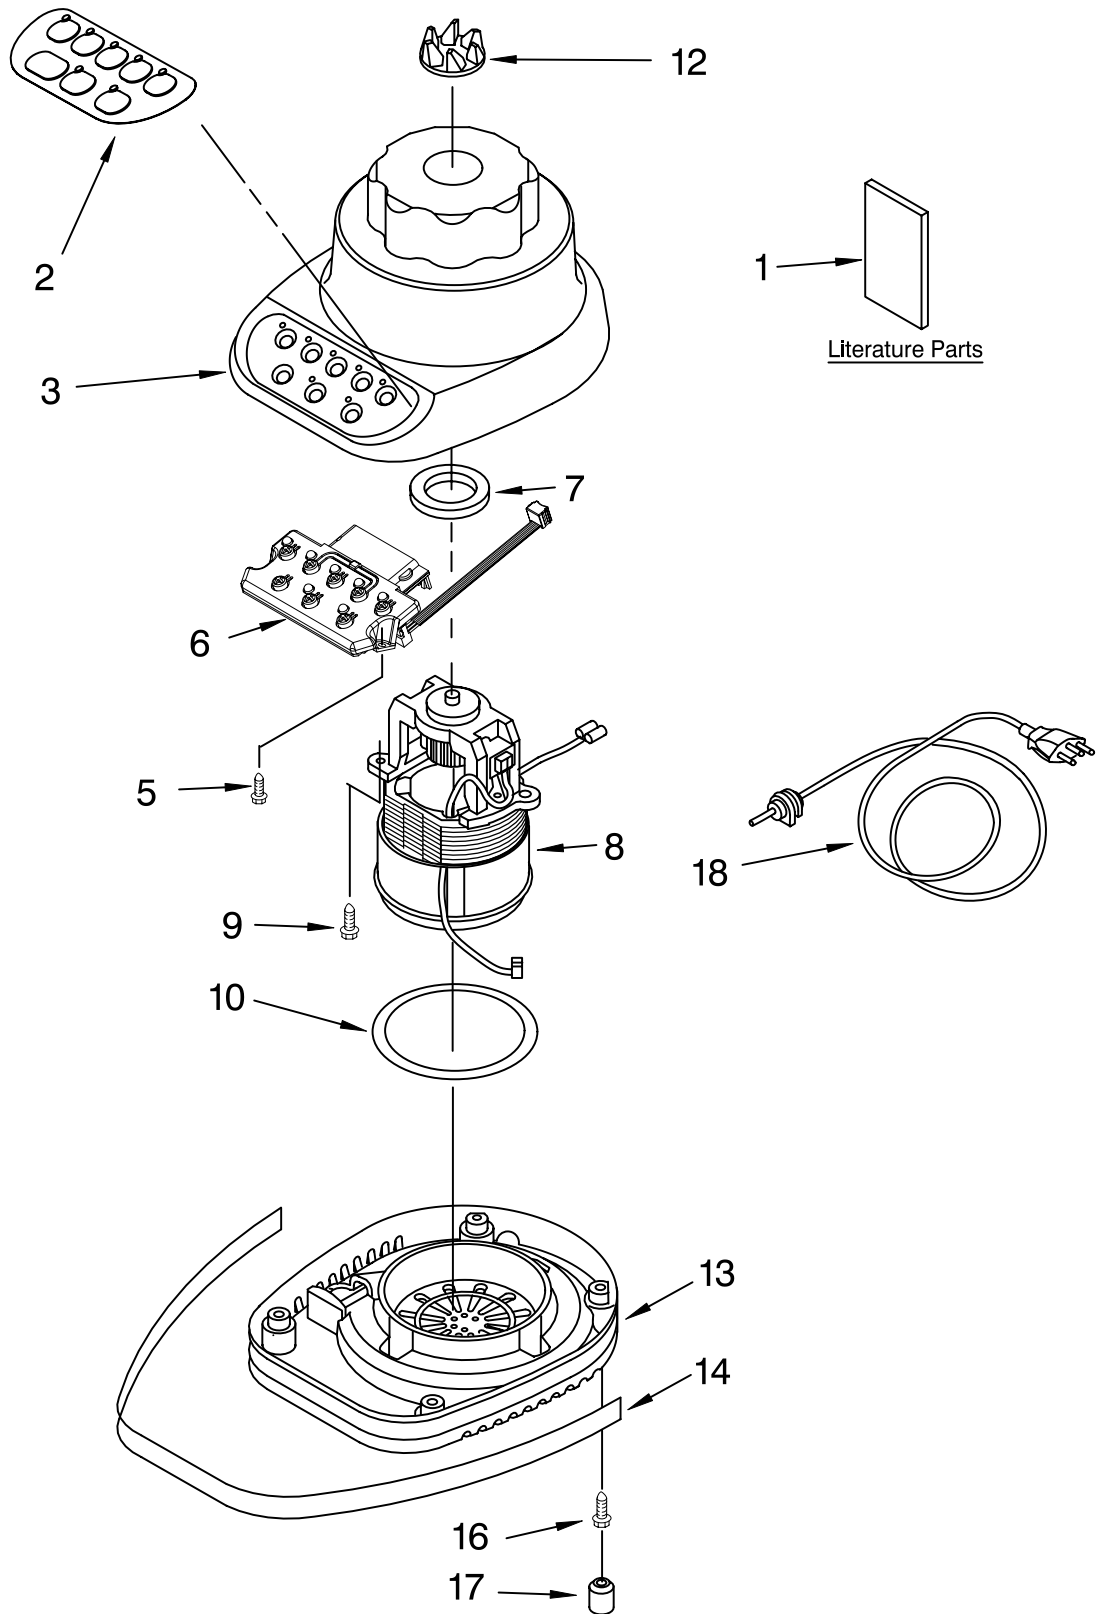

FOR CUSTOMER SATISFACTION ALWAYS USE
FACTORY SPECIFICATION PARTS

UNIT PARTS

FOR VARIATIONS OF MODEL: KSB5__4

FOR ORDERING INFORMATION REFER TO PARTS PRICE LIST

UNIT PARTS

FOR VARIATIONS OF MODEL: KSB5__4

Illus. No.	Part No.	DESCRIPTION	Illus. No.	Part No.	DESCRIPTION	Illus. No.	Part No.	DESCRIPTION	
1		Literature Parts	3		Housing, Upper	10	9701904	O-Ring	
		Use & Care Guide		9706989	White		12	9704230	Coupling, Drive
	9704205	US		9706993	Onyx Black		13		Base
	9704276	Canada		9706900	Chrome			9706718	White
	8212003	Repair Parts List		9706991	Cobalt Blue		9706722	Onyx Black	
2		Overlay, Switch		9706994	Majestic Yellow		9706720	Cobalt Blue	
	9701911	Black		9706992	Empire Green		9706723	Majestic Yellow	
	9701910	White On White		9706995	Empire Red		9706721	Empire Green	
	9701907	White		9706990	Almond Creme		9706724	Empire Red	
	9701908	Almond Creme		9706996	Imperial Gray		9706719	Almond Creme	
	9701914	Cobalt Blue		9706901	Nickel		9708771	Pink	
	9704486	Empire Red		9707544	Tangerine		9707547	Tangerine	
	9701912	Empire Green		9706997	Imperial Black		14		Band, Trim
	9704485	Majestic Yellow		9706902	Copper			3184616	Grey
	9707546	Tangerine		9707354	Metallic Pink			3184612	White
	9708770	Pink		9708768	Pink			3184617	Black with
					5		303921	Screw	
			6	9706612	Board, Control			3184613	Almond Creme
			7	3184398	Seal, Motor			3184614	Silver with
			8	9706759	Motor				Black Lettering
			9	3400062	Screw	16	3184608	Screw	
						17	115792	Foot, Rubber	
						18		Power Cord	
							9706647	White	
							9706646	Black	