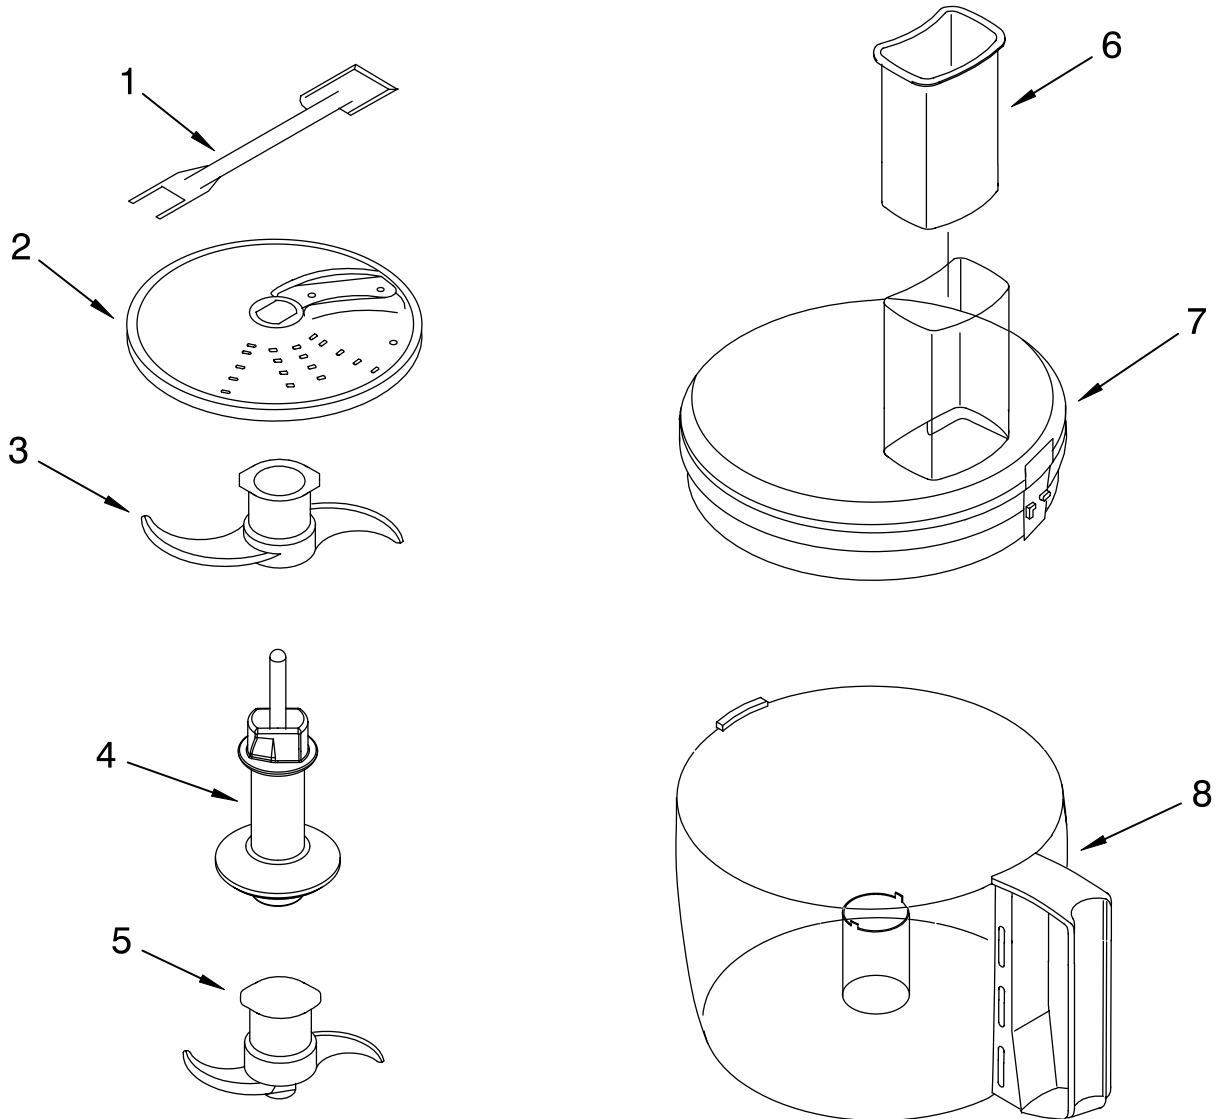

ATTACHMENT PARTS

For Model: KFP710WH0, 4KFP710WH0

(White) (White)

FOR ORDERING INFORMATION REFER TO PARTS PRICE LIST

ATTACHMENT PARTS

For Model: KFP710WH0, 4KFP710WH0
(White) (White)

Illus. No.	Part No.	DESCRIPTION
1	8211760	Spatula
2	8211897	Disc, Slicing 2mm & Grating 4mm
3	8211902	Mini Blade
4	8211900	Adapter, Shaft & Disc
5	8211903	Blade
6	8211892	Pusher, Food
7	8211891	Cover, Work Bowl
8	8211906	Bowl, Work

FOR ORDERING INFORMATION REFER TO PARTS PRICE LIST