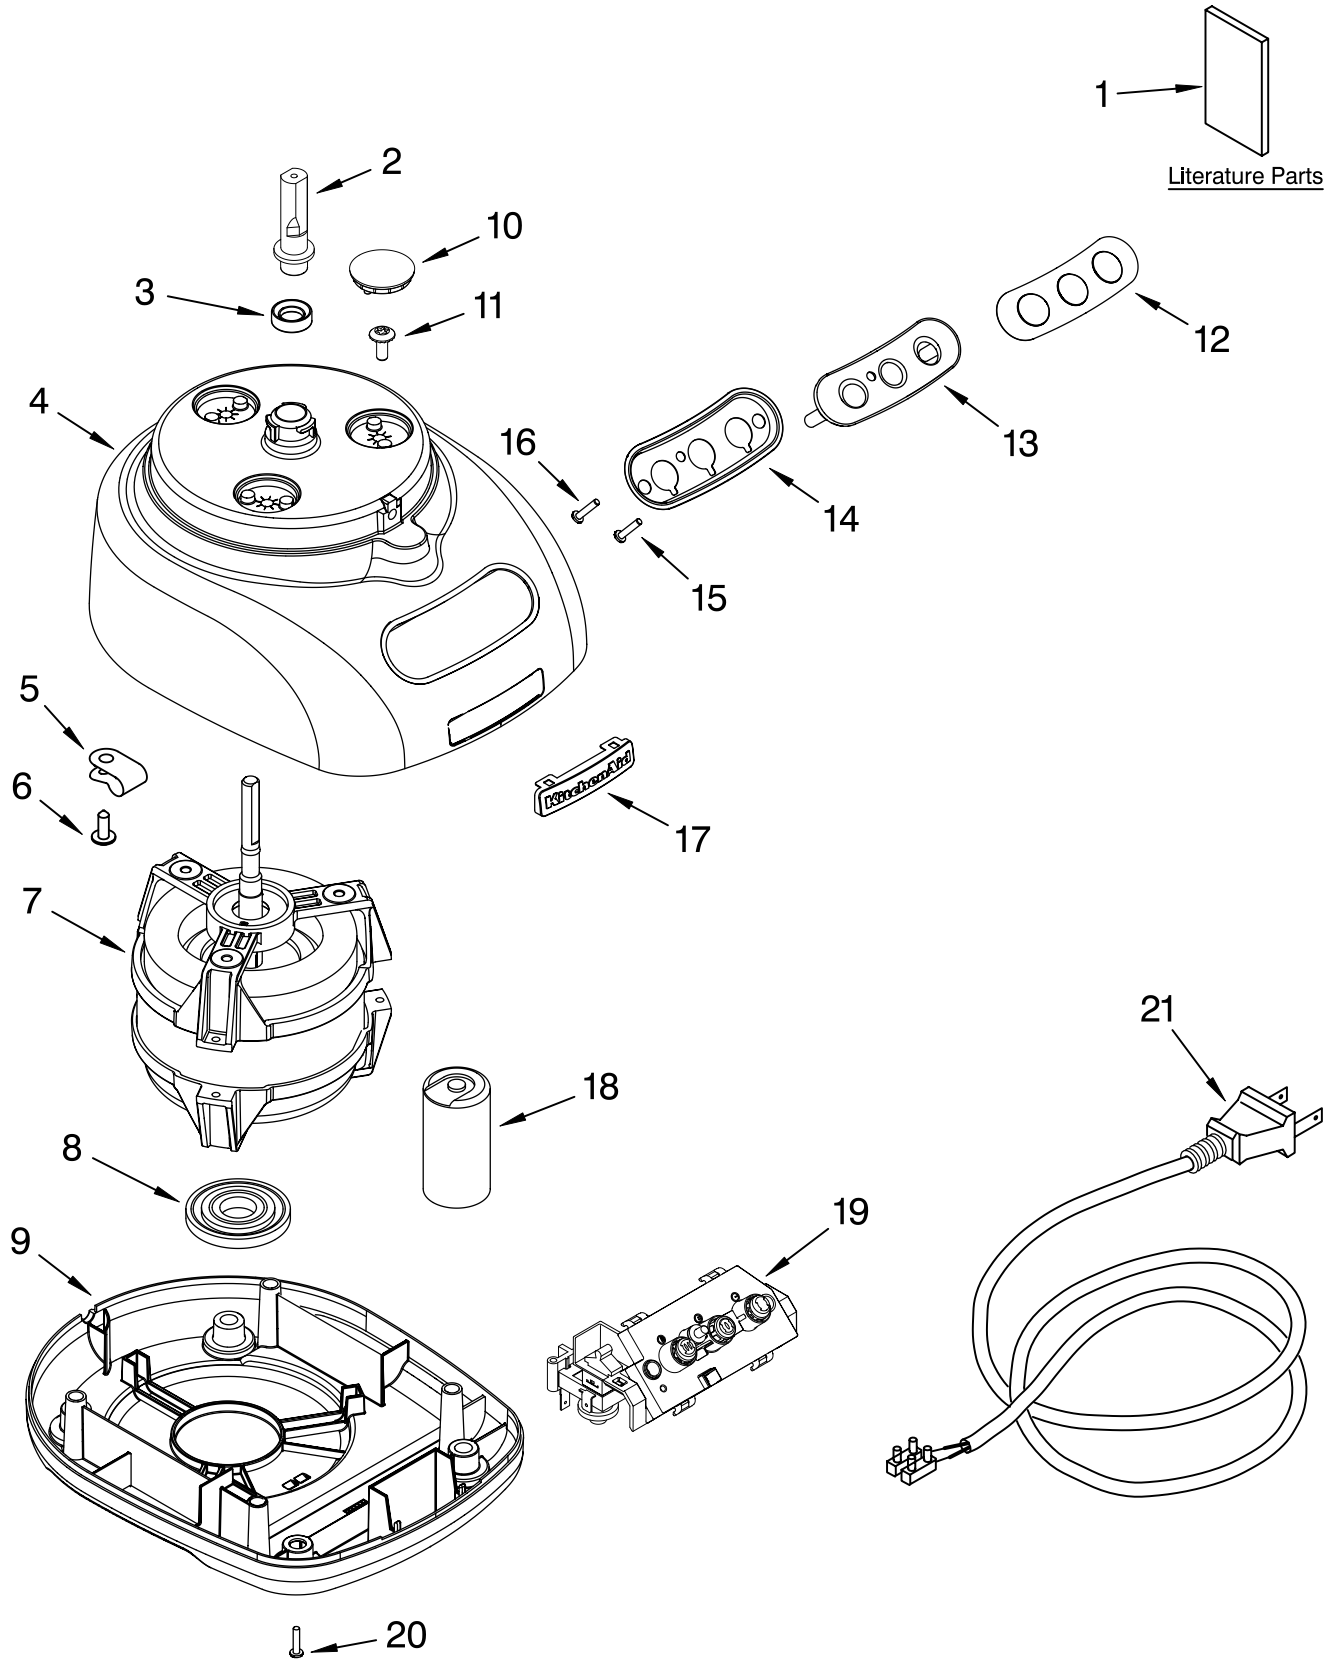

# MOTOR AND HOUSING PARTS

For Model: KFP710WH0, 4KFP710WH0

(White) (White)

FOOD PROCESSOR  
7 Cup

**KitchenAid®**

FOR ORDERING INFORMATION REFER TO PARTS PRICE LIST

# MOTOR AND HOUSING PARTS

For Model: KFP710WH0, 4KFP710WH0

(White) (White)

<b>Illus. No.</b>	<b>Part No.</b>	<b>DESCRIPTION</b>
1		Literature Parts
	8211901	Use & Care Guide
	8211954	Repair Parts List
2	8211816	Sleeve, Motor Shaft
3	8211817	Seal, Oil
4	8211806	Housing, Motor
5	8211610	Clamp, Cable
6	8211871	Screw, Clamp
7	8211813	Motor
8	8211814	Grommet, Motor
9	8211801	Base, Housing
10	8211810	Cover, Screw
11	8211811	Screw, Motor Locking
12	8211878	Cover, Switch
13	8211884	Bezel, Switch Panel
14	8211887	Seal, Switch Panel
15	8211870	Screw, Torx
16	8211812	Screw, Switch Panel
17	8211876	Nameplate
18	8211608	Capacitor
19	8211879	Relay & Switch Assembly
20	8211772	Foot
21	8211886	Cord, Power

# ATTACHMENT PARTS

For Model: KFP710WH0, 4KFP710WH0

(White) (White)

FOR ORDERING INFORMATION REFER TO PARTS PRICE LIST

# ATTACHMENT PARTS

For Model: KFP710WH0, 4KFP710WH0  
(White) (White)

<b>Illus. No.</b>	<b>Part No.</b>	<b>DESCRIPTION</b>
1	8211760	Spatula
2	8211897	Disc, Slicing 2mm & Grating 4mm
3	8211902	Mini Blade
4	8211900	Adapter, Shaft & Disc
5	8211903	Blade
6	8211892	Pusher, Food
7	8211891	Cover, Work Bowl
8	8211906	Bowl, Work