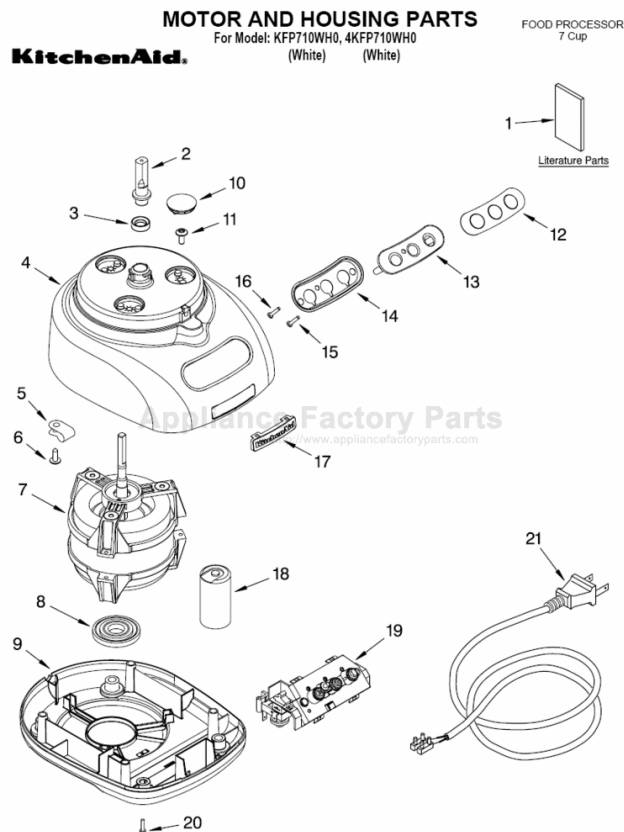

[Find Your KITCHENAID Small Appliance Parts - Select From 538 Models](#)

----- Manual continues below -----