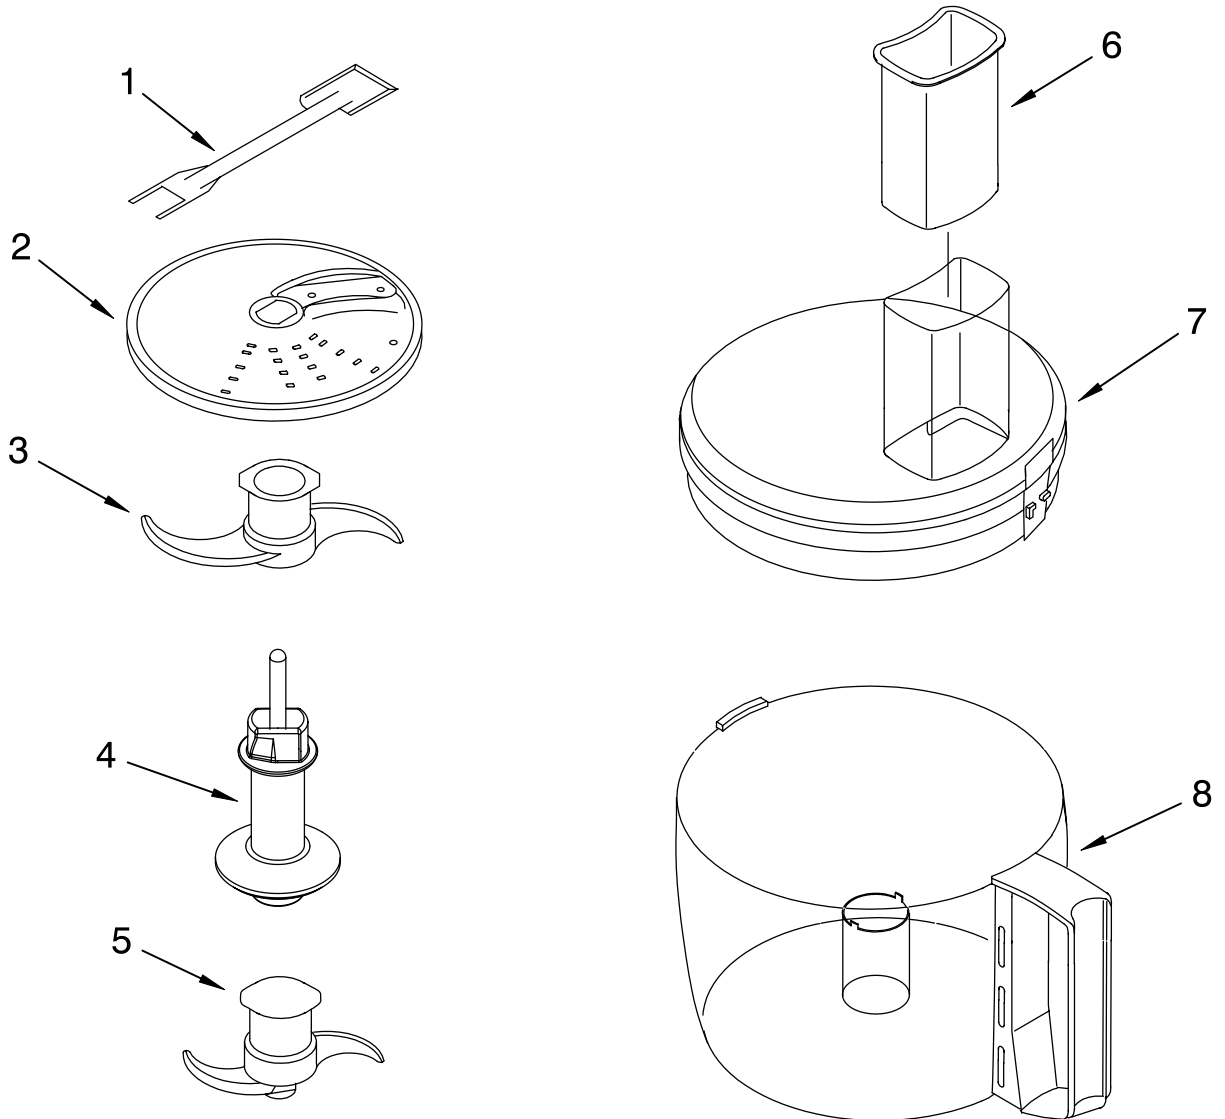

Illus. No.	Part No.	DESCRIPTION
1	8212299	Literature Parts Use & Care Guide Trilingual
	8212263	Repair Parts List
2	8211816	Sleeve, Motor Shaft
3	8211817	Seal, Oil
4		Housing, Motor
	8211806	White
5	8211610	Clamp, Cable
6	8211871	Screw, Clamp
7	8211813	Motor
8	8211814	Grommet, Motor
9		Base, Housing
	8211801	White
10		Cover, Screw
	8212298	White
11	8211811	Screw, Motor Locking
12	8211878	Cover, Switch
13	8211884	Bezel, Switch Panel
14	8211887	Seal, Switch Panel
15	8211870	Screw, Torx
16	8211812	Screw, Switch Panel
17	8211876	Nameplate
18	8211608	Capacitor
19	8211879	Relay & Switch Assembly
20	8211772	Foot
21		Cord, Power
	8211886	White

FOR ORDERING INFORMATION REFER TO PARTS PRICE LIST

ATTACHMENT PARTS

For Models: KFP710__1, 4KFP710__1

FOR ORDERING INFORMATION REFER TO PARTS PRICE LIST

ATTACHMENT PARTS

For Models: KFP710__1, 4KFP710__1

Illus. No.	Part No.	DESCRIPTION
1	8211760	Spatula
2	8211897	Disc, Slicing 2mm & Grating 4mm
3	8211902	Blade, Mini
4	8211900	Adapter, Shaft & Disc
5	8211903	Blade, Multi
6	8211892	Pusher, Food
7	8211891	Cover, Work Bowl
8	8211906	Bowl, Work