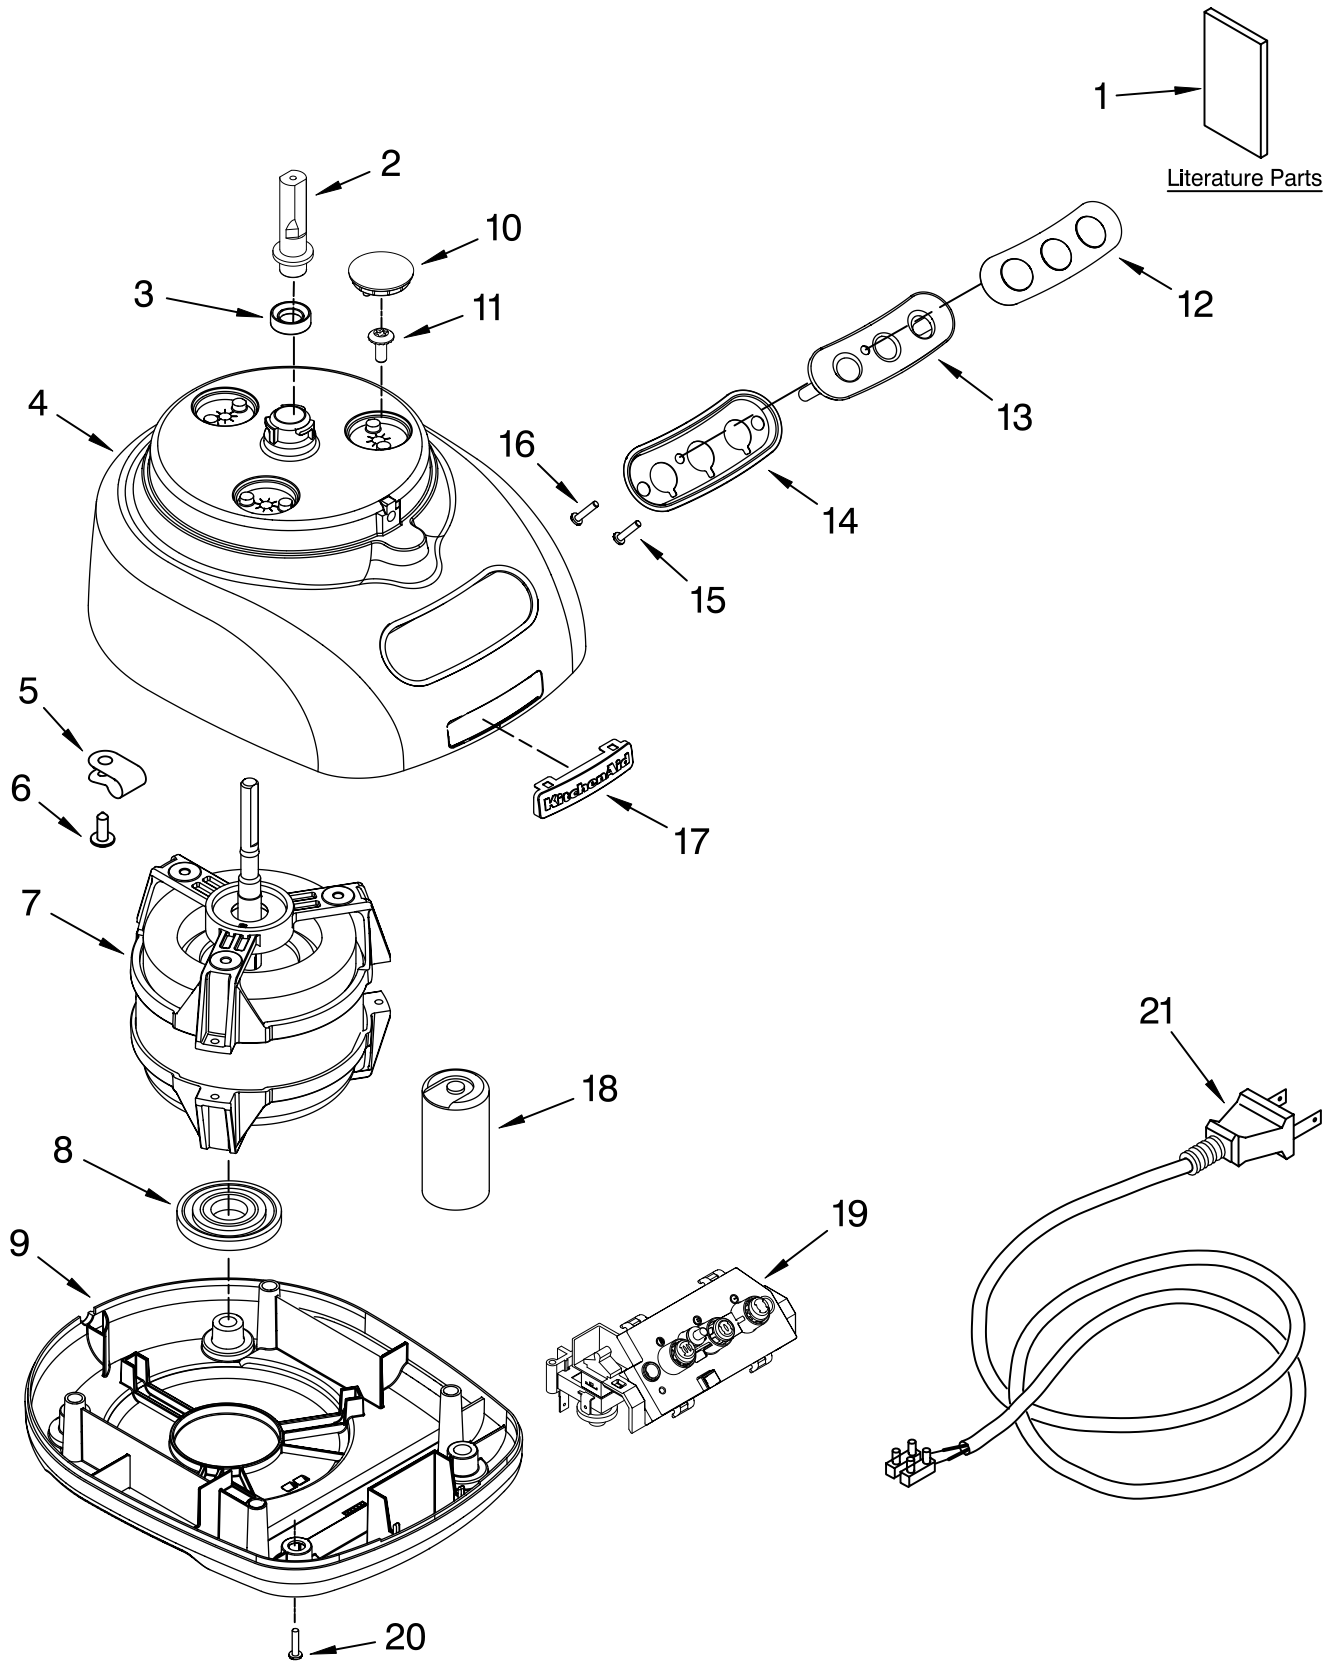

MOTOR AND HOUSING PARTS

For Models: KFP710__1, 4KFP710__1

FOR ORDERING INFORMATION REFER TO PARTS PRICE LIST

MOTOR AND HOUSING PARTS

For Models: KFP710__1, 4KFP710__1

Illus. No.	Part No.	DESCRIPTION
1	8212299	Literature Parts Use & Care Guide Trilingual
	8212263	Repair Parts List
2	8211816	Sleeve, Motor Shaft
3	8211817	Seal, Oil
4		Housing, Motor
	8211806	White
5	8211610	Clamp, Cable
6	8211871	Screw, Clamp
7	8211813	Motor
8	8211814	Grommet, Motor
9		Base, Housing
	8211801	White
10		Cover, Screw
	8212298	White
11	8211811	Screw, Motor Locking
12	8211878	Cover, Switch
13	8211884	Bezel, Switch Panel
14	8211887	Seal, Switch Panel
15	8211870	Screw, Torx
16	8211812	Screw, Switch Panel
17	8211876	Nameplate
18	8211608	Capacitor
19	8211879	Relay & Switch Assembly
20	8211772	Foot
21		Cord, Power
	8211886	White

FOR ORDERING INFORMATION REFER TO PARTS PRICE LIST