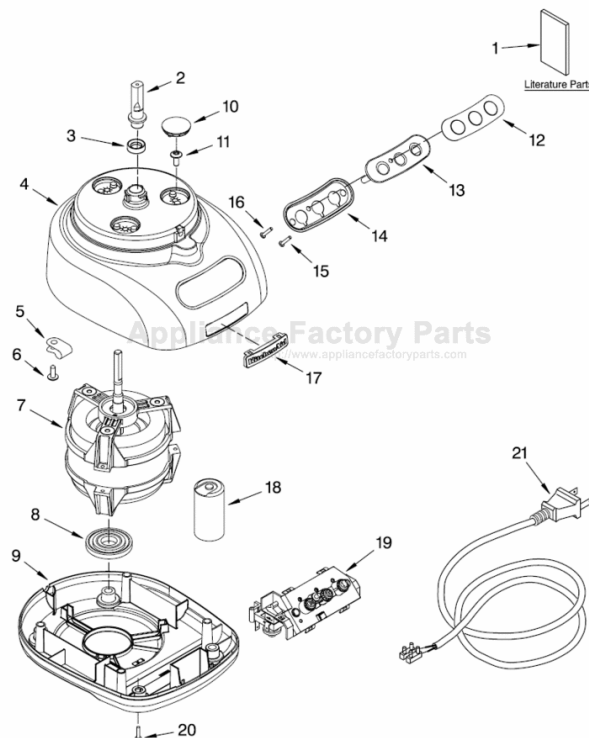

This Owner's Manual is provided and hosted by Appliance Factory Parts.

KITCHENAID 4KFP710WH1 Owner's Manual

[Shop genuine replacement parts for KITCHENAID
4KFP710WH1](#)

MOTOR AND HOUSING PARTS For Models: KFP710__1, 4KFP710__1

[Find Your KITCHENAID Small Appliance Parts - Select From 538 Models](#)

----- Manual continues below -----

PARTS LIST

for

KitchenAid®

7-CUP FOOD PROCESSOR

MODELS:

KFP710WH1 (White)
4KFP710WH1 (White)

Illus. No.	Part No.	DESCRIPTION
1	8212299	Literature Parts Use & Care Guide Trilingual
	8212263	Repair Parts List
2	8211816	Sleeve, Motor Shaft
3	8211817	Seal, Oil
4		Housing, Motor
	8211806	White
5	8211610	Clamp, Cable
6	8211871	Screw, Clamp
7	8211813	Motor
8	8211814	Grommet, Motor
9		Base, Housing
	8211801	White
10		Cover, Screw
	8212298	White
11	8211811	Screw, Motor Locking
12	8211878	Cover, Switch
13	8211884	Bezel, Switch Panel
14	8211887	Seal, Switch Panel
15	8211870	Screw, Torx
16	8211812	Screw, Switch Panel
17	8211876	Nameplate
18	8211608	Capacitor
19	8211879	Relay & Switch Assembly
20	8211772	Foot
21		Cord, Power
	8211886	White

FOR ORDERING INFORMATION REFER TO PARTS PRICE LIST

ATTACHMENT PARTS

For Models: KFP710__1, 4KFP710__1

FOR ORDERING INFORMATION REFER TO PARTS PRICE LIST

ATTACHMENT PARTS

For Models: KFP710__1, 4KFP710__1

Illus. No.	Part No.	DESCRIPTION
1	8211760	Spatula
2	8211897	Disc, Slicing 2mm & Grating 4mm
3	8211902	Blade, Mini
4	8211900	Adapter, Shaft & Disc
5	8211903	Blade, Multi
6	8211892	Pusher, Food
7	8211891	Cover, Work Bowl
8	8211906	Bowl, Work