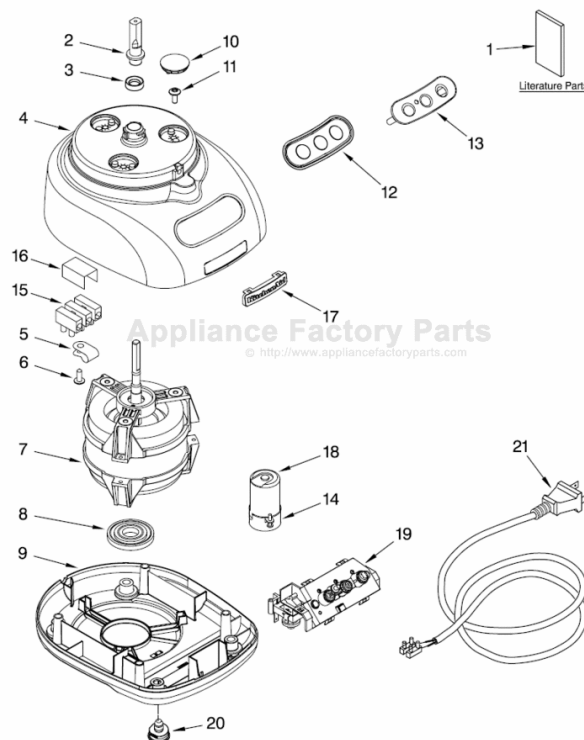

MOTOR AND HOUSING PARTS For Models: KFP750_0, 4KFP750_0

[Find Your KITCHENAID Small Appliance Parts - Select From 538 Models](#)

----- Manual continues below -----