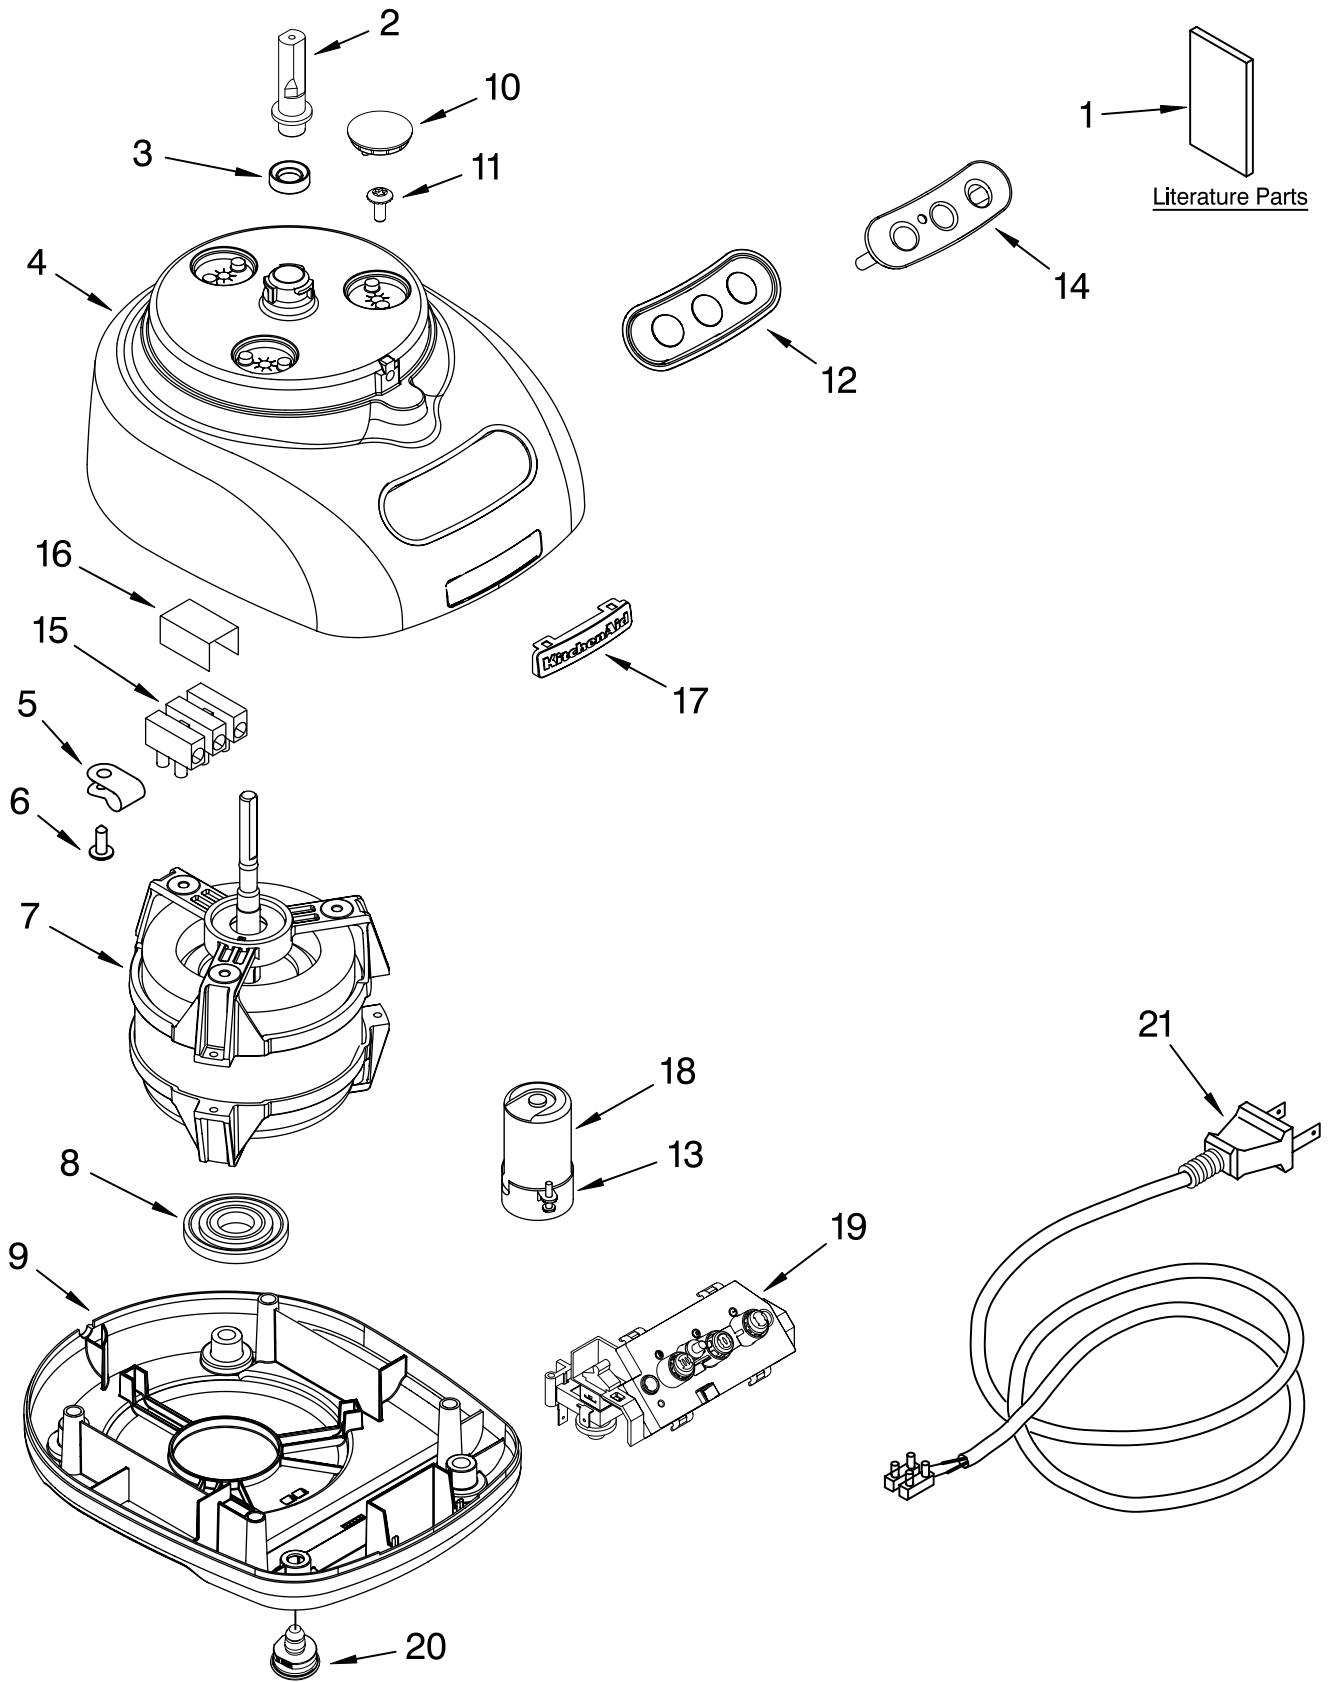

MOTOR AND HOUSING PARTS

For Models: KFP750__1, 4KFP750__1

FOR ORDERING INFORMATION REFER TO PARTS PRICE LIST