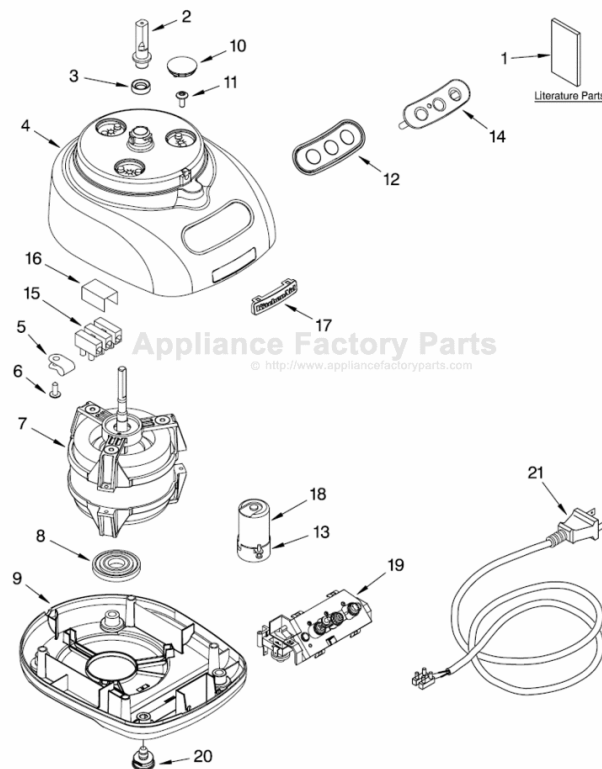

MOTOR AND HOUSING PARTS For Models: KFP750_1, 4KFP750_1

[Find Your KITCHENAID Small Appliance Parts - Select From 538 Models](#)

----- Manual continues below -----