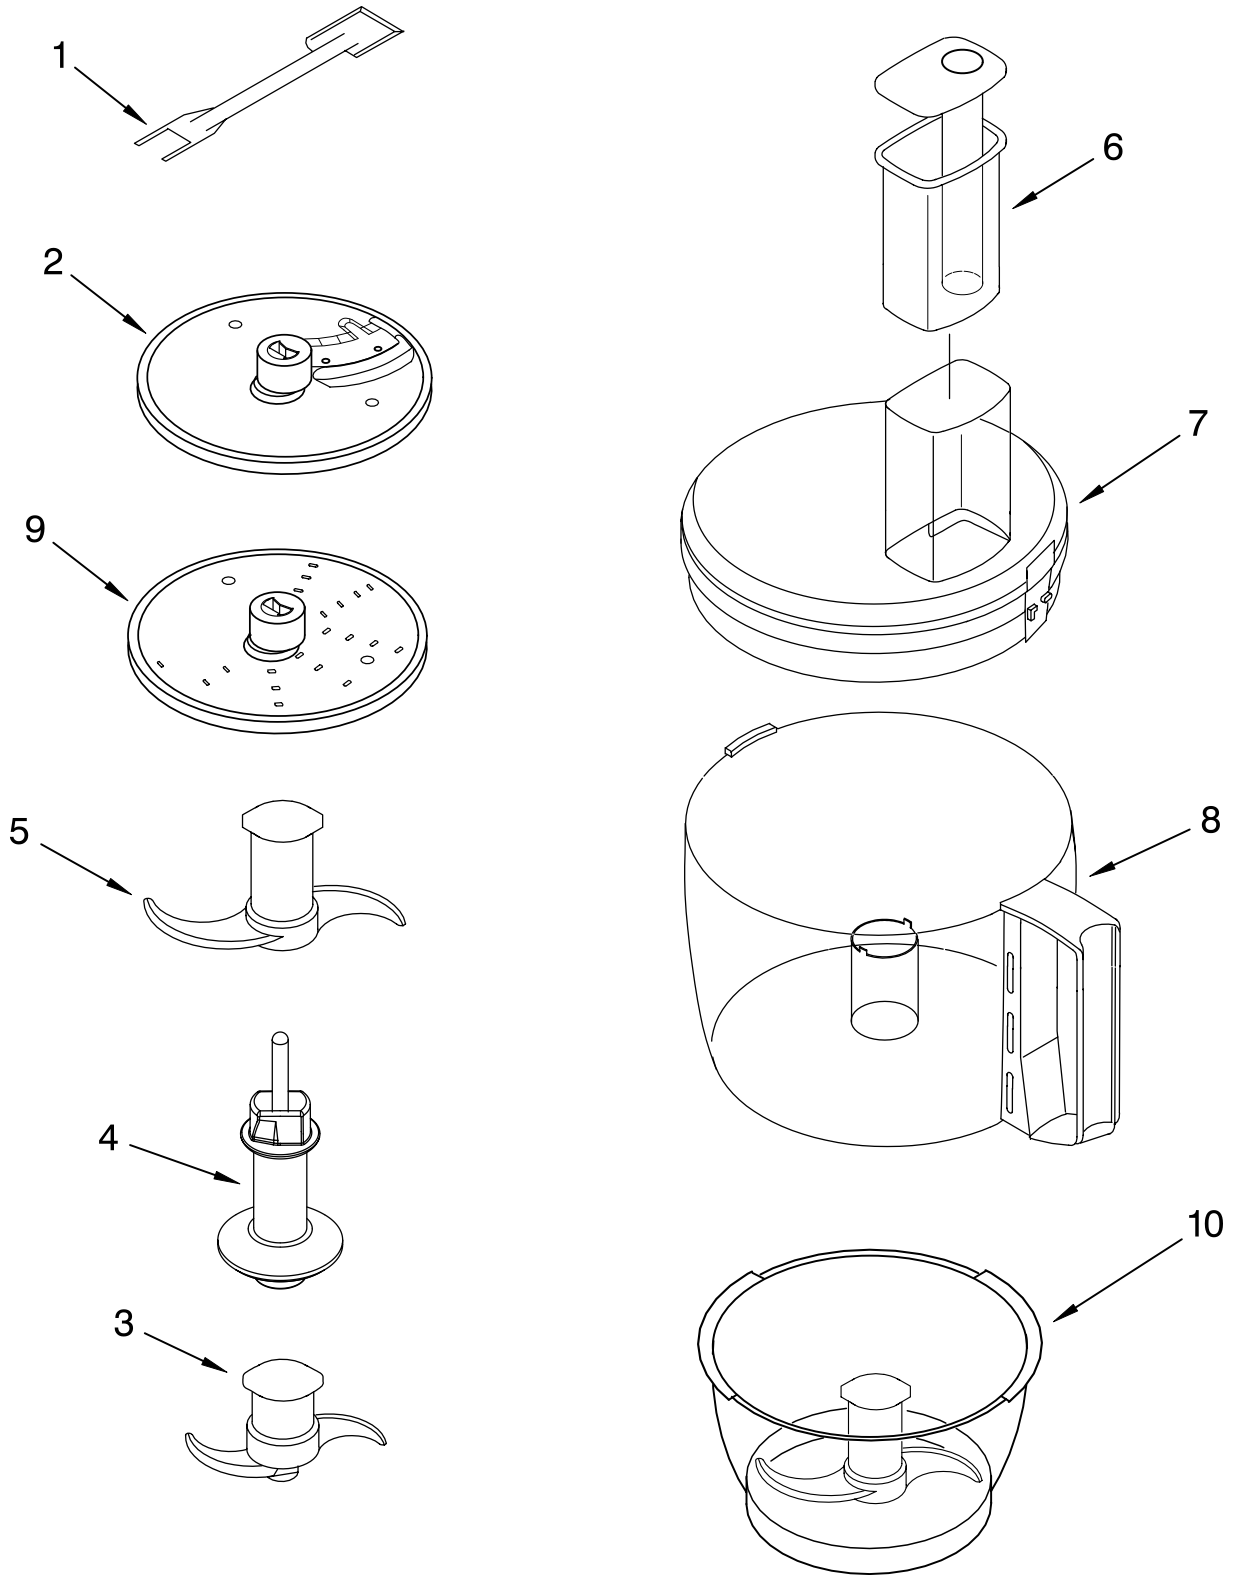

Illus. No.	Part No.	DESCRIPTION
1		Literature Parts
	8211865	Use & Care Guide
	8212141	Repair Parts List
2	8211849	Sleeve, Motor Shaft
3	8211828	Seal, Oil
4		Housing, Motor
	8212184	White
	8212238	Onyx Black
	8212236	Empire Red
	8212237	Cobalt Blue
	8212239	Pink
	8212284	Blue Willow
	8212285	Gloss Cinnamon
5	8211610	Clamp, Cable
6	8211731	Screw, Clamp
7	8212186	Motor, Sheet Metal
8	8212188	Grommet, Motor
9		Base, Housing
	8212183	White
	8212190	Onyx Black
	8212187	Empire Red
	8212189	Cobalt Blue
	8212235	Pink
	8212282	Blue Willow
	8212283	Gloss Cinnamon
10		Cover, Screw
	8212185	White
	8212193	Black
	8212191	Red
	8212192	Blue
	8212194	Pink
	8212286	Blue Willow
	8212287	Gloss Cinnamon
11	8211829	Screw, Motor Locking
12	8211848	Bezel, Switch Panel
13	8211607	Clip, Capacitor
14		Overlay, Switch Assembly
	8211847	Silver
15	8211605	Terminal, Block
16	8211852	Cover, Terminal
17	8211842	Nameplate
18	8211608	Capacitor
19	8212011	Relay & Switch Assembly
20		Foot
	8211844	White
	8211845	Black
21		Cord, Power
	8211855	Black
	8211856	White

FOR ORDERING INFORMATION REFER TO PARTS PRICE LIST

ATTACHMENT PARTS

For Models: KFP750__1, 4KFP750__1

FOR ORDERING INFORMATION REFER TO PARTS PRICE LIST

ATTACHMENT PARTS

For Models: KFP750__1, 4KFP750__1

Illus. No.	Part No.	DESCRIPTION
1	8211760	Spatula
2		Disc, Slicing
	8211929	2 mm
	8211930	4 mm
3	8212012	Mini Blade
4	8211858	Adapter, Shaft & Disc
5	8212014	Blade, Multipurpose
6		Pusher, Double Feed Tube
	8212251	White
	8212254	Onyx Black
	8212252	Empire Red
	8212253	Cobalt Blue
	8212255	Pink
	8212290	Blue Willow
	8212291	Gloss Cinnamon
7	8212029	Cover, Work Bowl
8		Bowl, Work
	8212246	White
	8212249	Onyx Black
	8212247	Empire Red
	8212248	Cobalt Blue
	8212250	Pink
	8212288	Blue Willow
	8212289	Gloss Cinnamon
9		Disc, Shredding
	8211933	4mm
10	8211926	Bowl, Mini