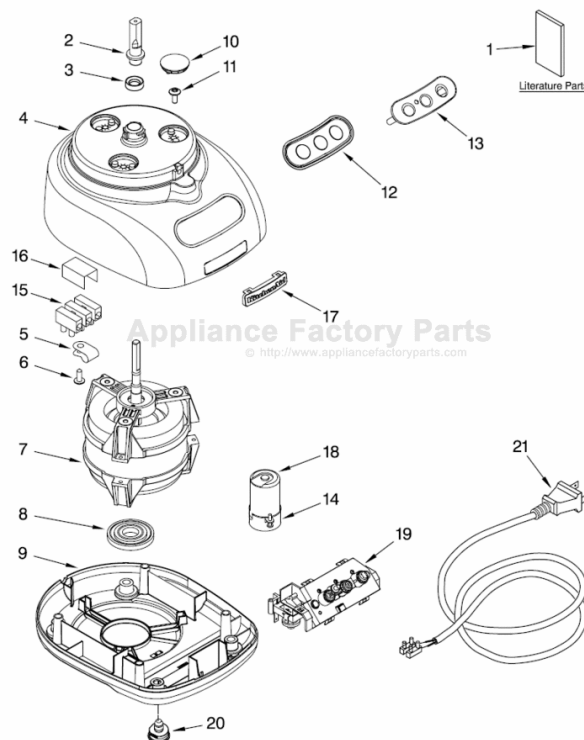

MOTOR AND HOUSING PARTS For Models: KFP750_0, 4KFP750_0

[Find Your KITCHENAID Small Appliance Parts - Select From 538 Models](#)

----- Manual continues below -----

PARTS LIST

for

KitchenAid®

12-CUP FOOD PROCESSOR

Illus. No.	Part No.	DESCRIPTION
1		Literature Parts
	8211865	Use & Care Guide
	8212046	Repair Parts List
2	8211849	Sleeve, Motor Shaft
3	8211828	Seal, Oil
4		Housing, Motor
	8211818	White
	8211821	Onyx Black
	8211819	Empire Red
	8211820	Cobalt Blue
	8211822	Chrome
	8212144	Pink
5	8211610	Clamp, Cable
6	8211731	Screw, Clamp
7	8211837	Motor, Die Cast
8	8211843	Grommet, Motor
9		Base, Housing
	8212183	White
	8212190	Onyx Black
	8212187	Empire Red
	8212189	Cobalt Blue
	8212235	Pink
10		Cover, Screw
	8211824	White
	8211827	Black
	8211825	Red
	8211826	Blue
	8212145	Pink
11	8211829	Screw, Motor Locking
12	8211848	Bezel, Switch Panel
13		Overlay & Cover
	8211847	Silver
	8211846	Black
14	8211607	Clip, Capacitor
15	8211605	Terminal Block
16	8211852	Cover, Terminal
17	8211842	Nameplate
18	8211608	Capacitor
19	8212011	Relay & Switch Assembly
20		Foot
	8211844	White
	8211845	Black
21		Cord, Power
	8211855	Black
	8211856	White
	8211857	Black for Chrome Model

FOR ORDERING INFORMATION REFER TO PARTS PRICE LIST

ATTACHMENT PARTS

For Models: KFP750__0, 4KFP750__0

FOR ORDERING INFORMATION REFER TO PARTS PRICE LIST

ATTACHMENT PARTS

For Models: KFP750__0, 4KFP750__0

Illus. No.	Part No.	DESCRIPTION
1	8211760	Spatula
2		Disc, Slicing
	8211929	2 mm
	8211930	4 mm
3	8212012	Mini Blade
4	8211858	Adapter, Shaft & Disc
5	8212014	Blade, Multipurpose
6		Pusher, Double
		Feed Tube
	8212023	White
	8212040	Black
	8212021	Red
	8212022	Blue
	8212233	Pink
7	8212029	Cover, Work Bowl
8		Bowl, Work
	8212043	White
	8212019	Black
	8212017	Red
	8212018	Blue
	8212146	Pink
9		Disc, Shredding
	8211933	4mm
10	8211926	Bowl, Mini