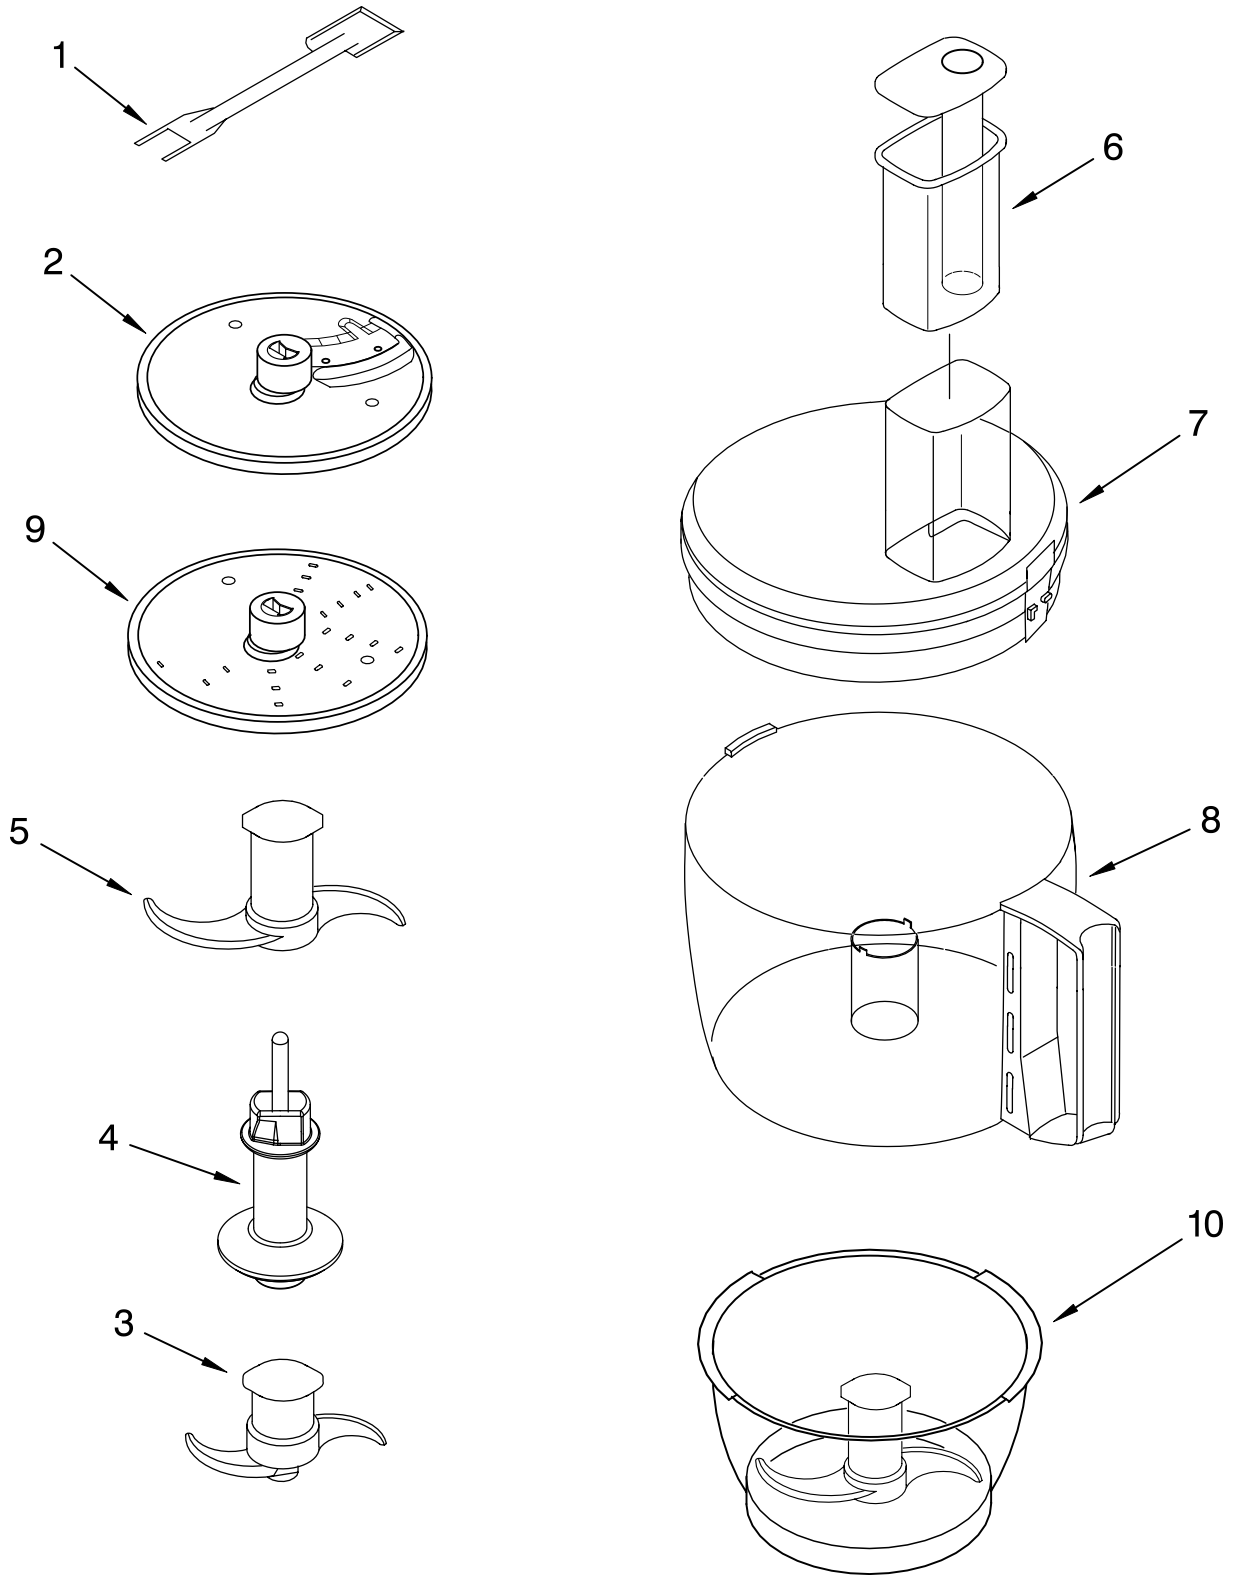

Illus. No.	Part No.	DESCRIPTION
1		Literature Parts
	8211865	Use & Care Guide
	8212046	Repair Parts List
2	8211849	Sleeve, Motor Shaft
3	8211828	Seal, Oil
4		Housing, Motor
	8211818	White
	8211821	Onyx Black
	8211819	Empire Red
	8211820	Cobalt Blue
	8211822	Chrome
	8212144	Pink
5	8211610	Clamp, Cable
6	8211731	Screw, Clamp
7	8211837	Motor, Die Cast
8	8211843	Grommet, Motor
9		Base, Housing
	8212183	White
	8212190	Onyx Black
	8212187	Empire Red
	8212189	Cobalt Blue
	8212235	Pink
10		Cover, Screw
	8211824	White
	8211827	Black
	8211825	Red
	8211826	Blue
	8212145	Pink
11	8211829	Screw, Motor Locking
12	8211848	Bezel, Switch Panel
13		Overlay & Cover
	8211847	Silver
	8211846	Black
14	8211607	Clip, Capacitor
15	8211605	Terminal Block
16	8211852	Cover, Terminal
17	8211842	Nameplate
18	8211608	Capacitor
19	8212011	Relay & Switch Assembly
20		Foot
	8211844	White
	8211845	Black
21		Cord, Power
	8211855	Black
	8211856	White
	8211857	Black for Chrome Model

FOR ORDERING INFORMATION REFER TO PARTS PRICE LIST

ATTACHMENT PARTS

For Models: KFP750__0, 4KFP750__0

FOR ORDERING INFORMATION REFER TO PARTS PRICE LIST

ATTACHMENT PARTS

For Models: KFP750__0, 4KFP750__0

Illus. No.	Part No.	DESCRIPTION
1	8211760	Spatula
2		Disc, Slicing
	8211929	2 mm
	8211930	4 mm
3	8212012	Mini Blade
4	8211858	Adapter, Shaft & Disc
5	8212014	Blade, Multipurpose
6		Pusher, Double
		Feed Tube
	8212023	White
	8212040	Black
	8212021	Red
	8212022	Blue
	8212233	Pink
7	8212029	Cover, Work Bowl
8		Bowl, Work
	8212043	White
	8212019	Black
	8212017	Red
	8212018	Blue
	8212146	Pink
9		Disc, Shredding
	8211933	4mm
10	8211926	Bowl, Mini