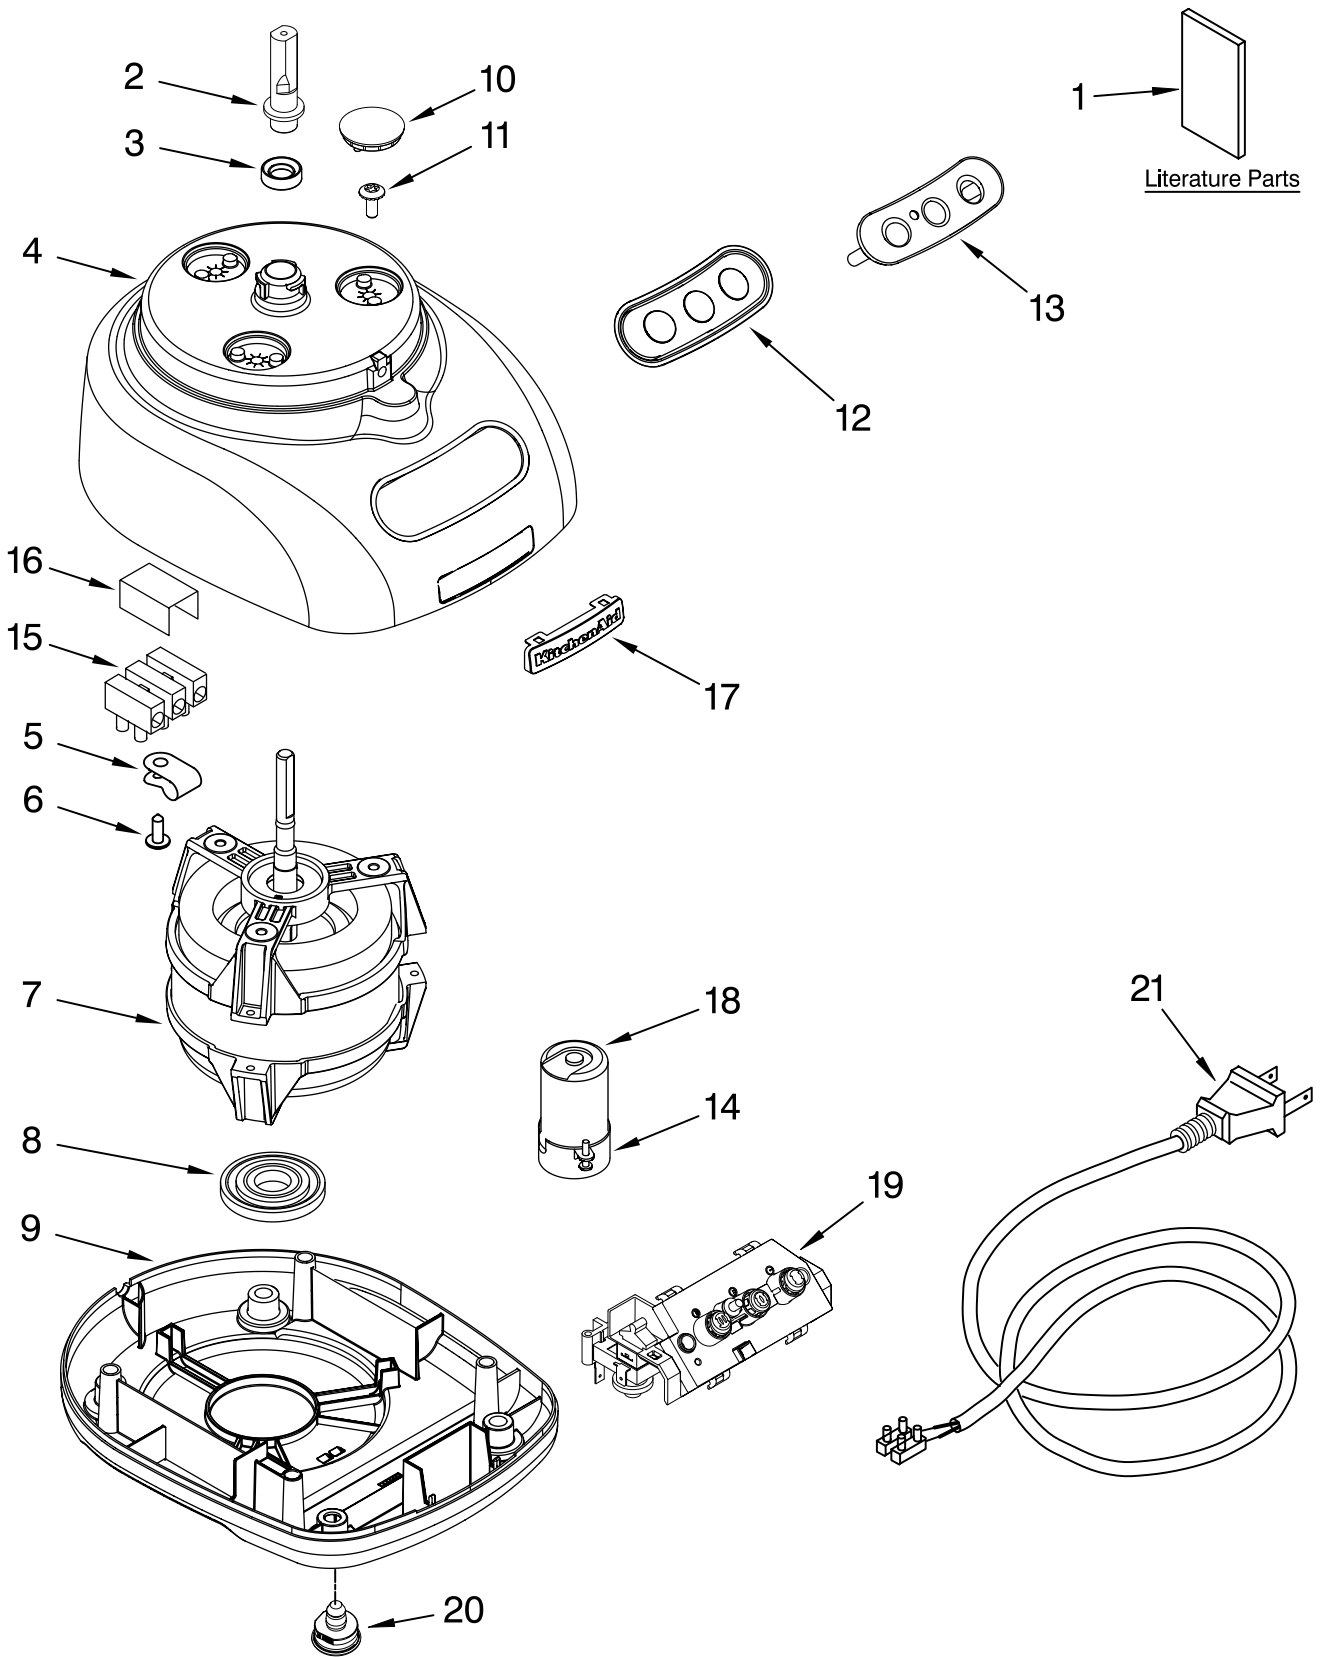

MOTOR AND HOUSING PARTS

For Models: KFP750__0, 4KFP750__0

FOR ORDERING INFORMATION REFER TO PARTS PRICE LIST