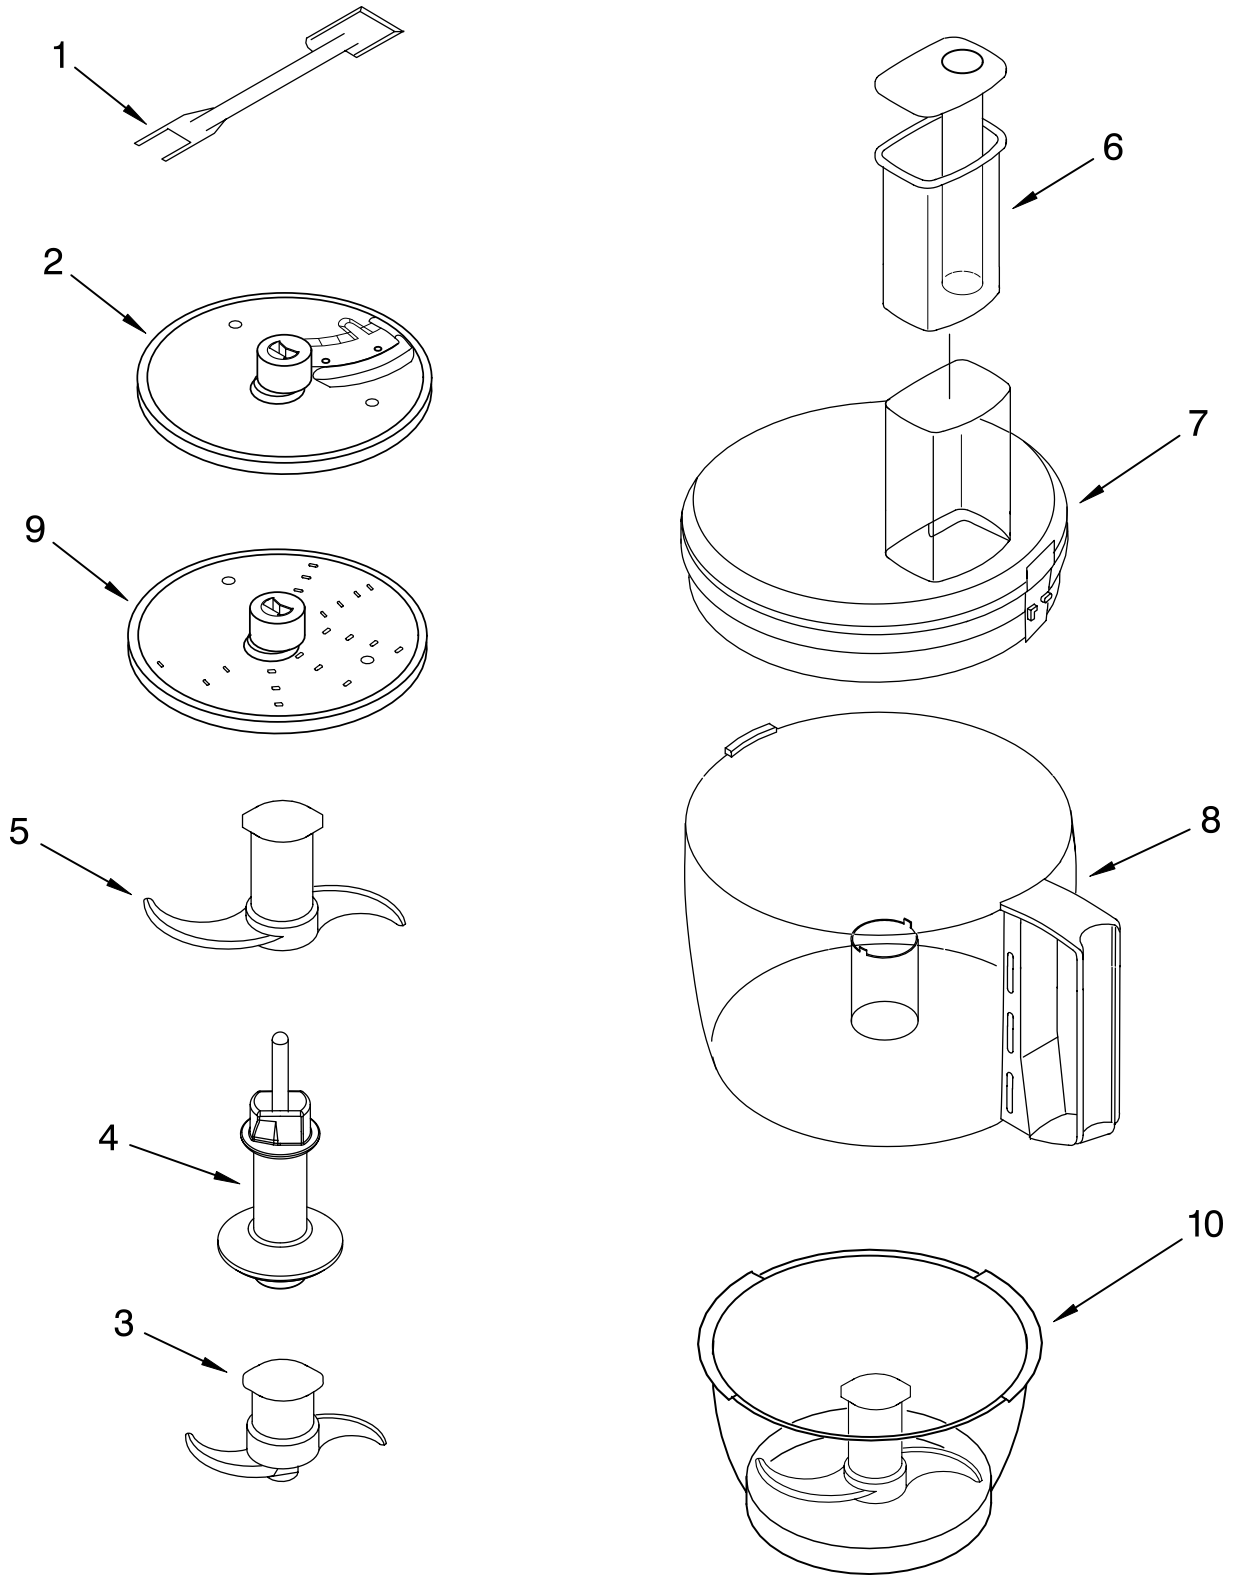

ATTACHMENT PARTS

For Models: KFP750__0, 4KFP750__0

FOR ORDERING INFORMATION REFER TO PARTS PRICE LIST