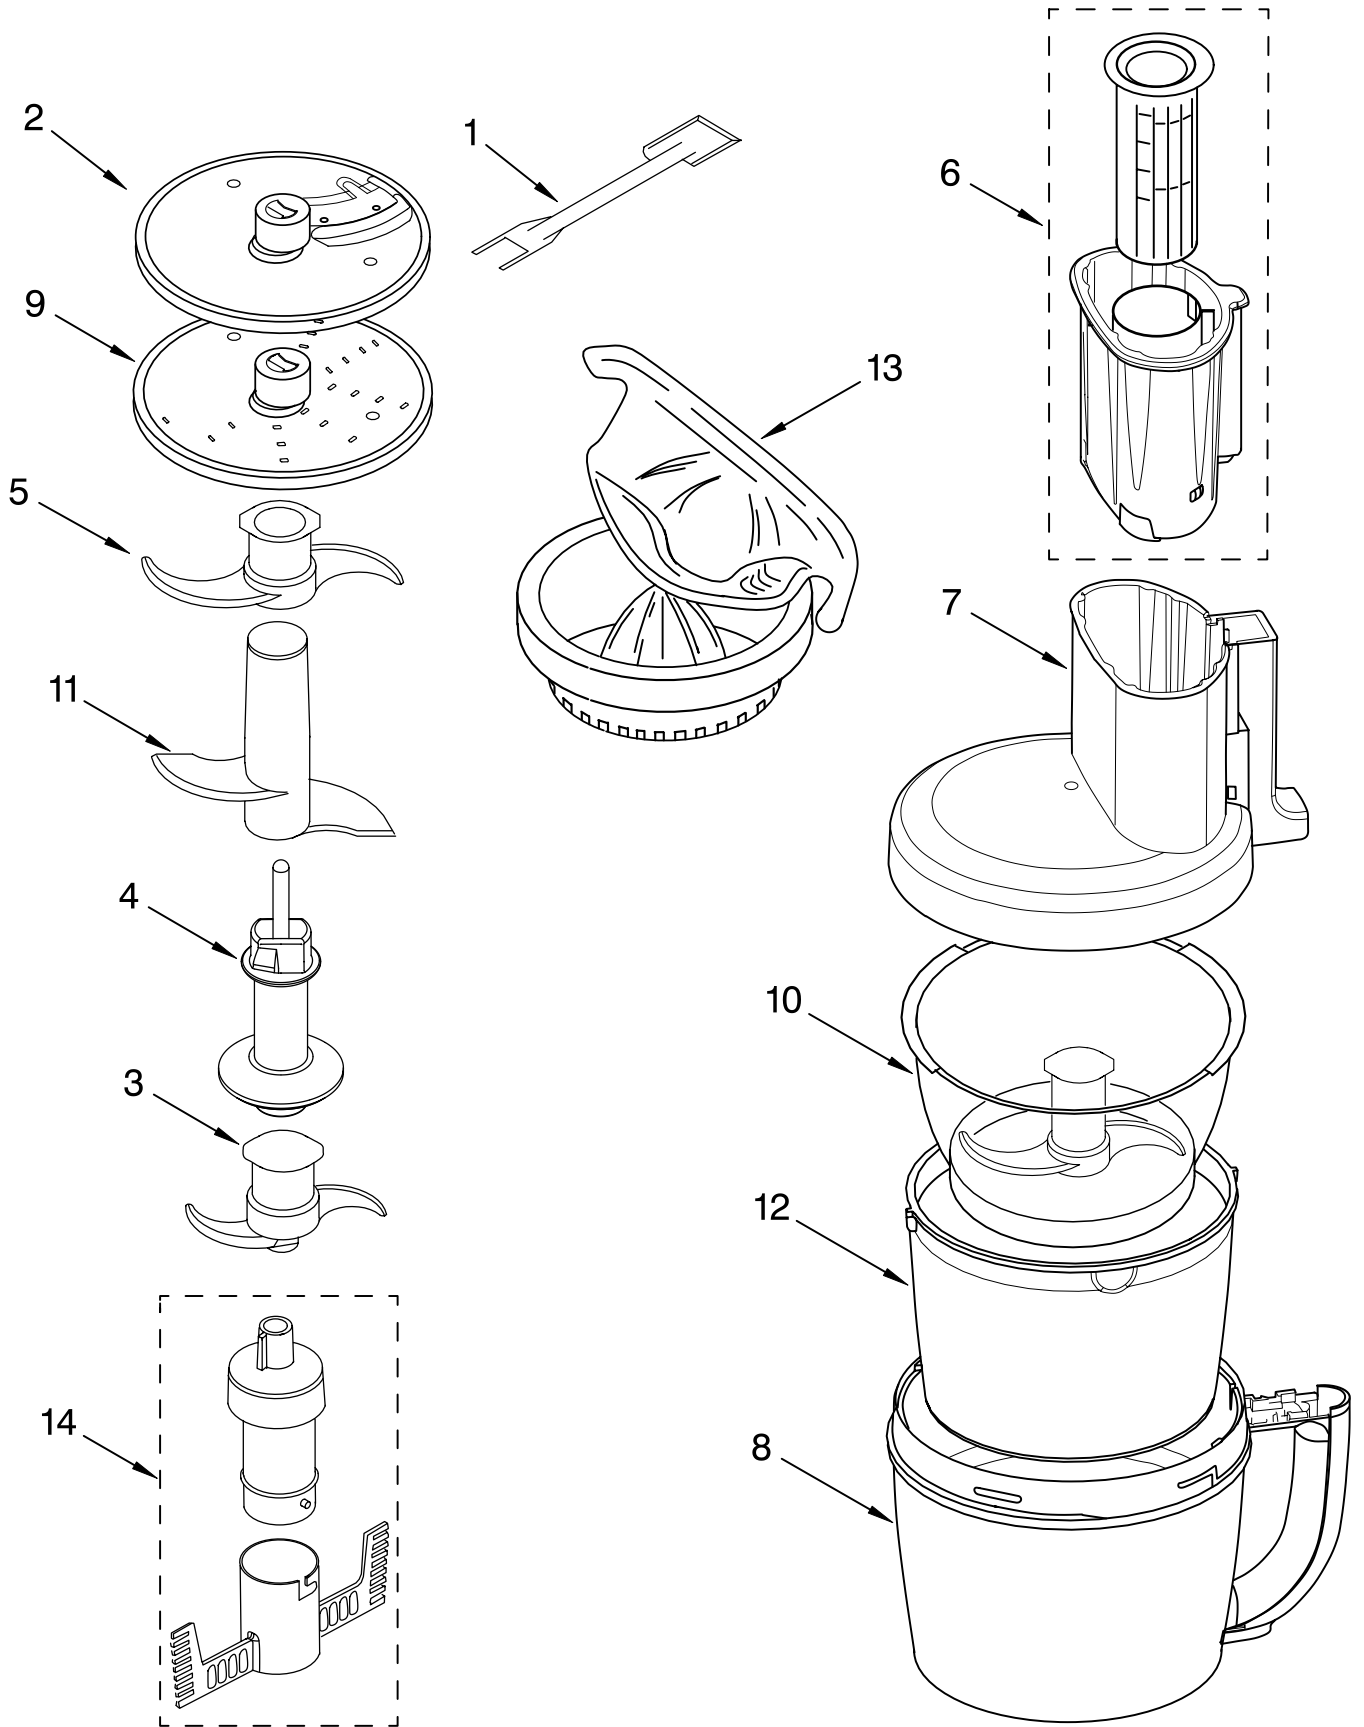

ATTACHMENT PARTS

For Models: KFPM770__0, 4KFPM770__0

FOR ORDERING INFORMATION REFER TO PARTS PRICE LIST

ATTACHMENT PARTS

For Models: KFPM770__0, 4KFPM770__0

Illus. No.	Part No.	DESCRIPTION
1	8211760	Spatula
2		Disc, Slicing
	8211929	2 mm
	8211930	4 mm
3	8212012	Mini Blade
4	8211858	Adapter, Shaft & Disc
5	8212014	Blade, Multipurpose
6	8212020	Pusher, Food
7	8212024	Cover, Work Bowl
8	8212019	Bowl, Work
9		Disc, Shredding
	8211933	4 mm
10	8211926	Bowl, Mini
11	8212016	Blade, Dough
12	8211928	Bowl, Chef's
13	8212025	Extractor, Citrus
14	8212033	Whip, Egg

OPTIONAL PARTS NOT ILLUSTRATED

8212034	Accessory Box
8211927	Lid, Mini Bowl
	Disc, Slicing
8211931	6 mm
	Disc, Shredding
8211932	2 mm
8211934	6 mm
8211935	Disc, Julienne
8211936	Disc, Grating Parmesan/Ice
8211937	Disc, Cutting French Fry
8211938	Rack, Disc

FOR ORDERING INFORMATION REFER TO PARTS PRICE LIST