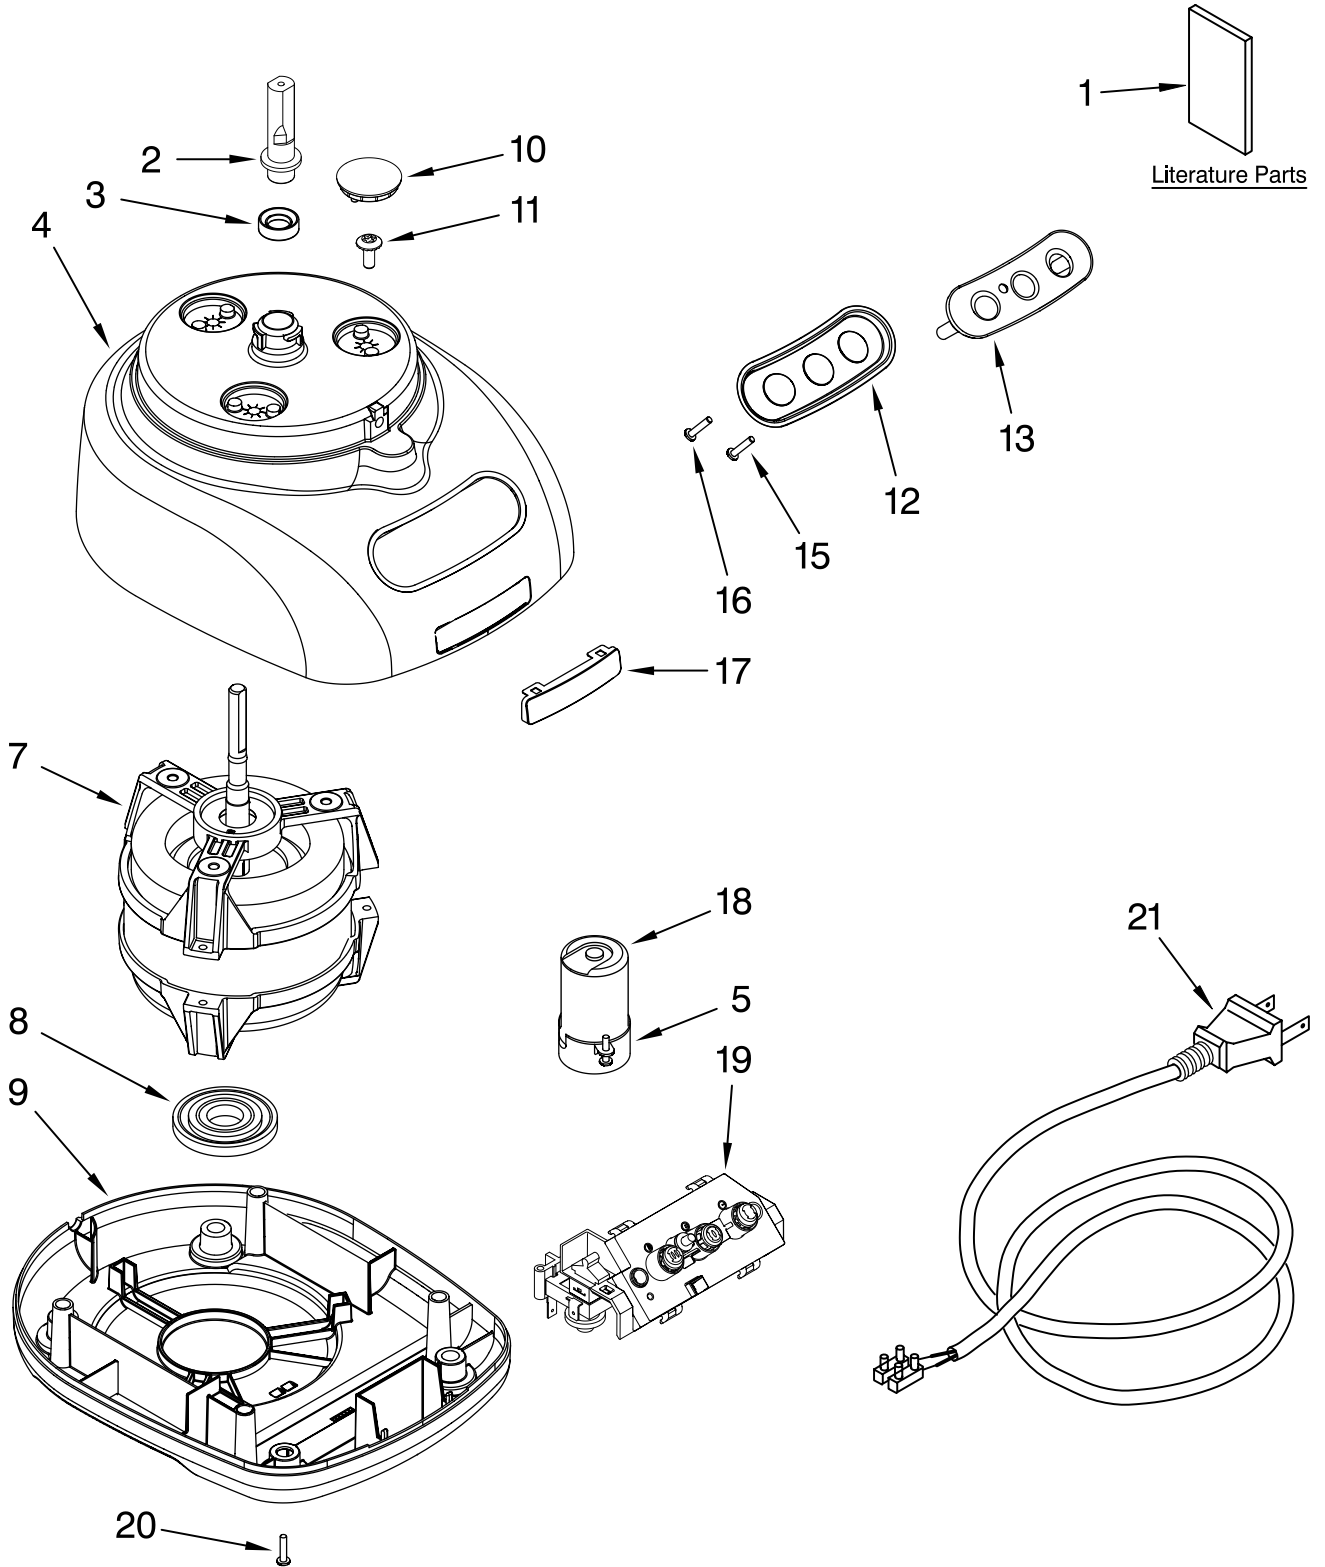

MOTOR AND HOUSING PARTS

For Models: KFPM770__0, 4KFPM770__0

FOR ORDERING INFORMATION REFER TO PARTS PRICE LIST

MOTOR AND HOUSING PARTS

For Models: KFPM770__0, 4KFPM770__0

Illus. No.	Part No.	DESCRIPTION
1		Literature Parts
	8211864	Use & Care Guide
	8212060	Repair Parts List
2	8211849	Sleeve, Motor Shaft
3	8211828	Seal, Oil
4	8211823	Housing, Motor
5	8211607	Clip, Capacitor
7	8211837	Motor
8	8211843	Grommet, Motor
9	8212190	Base, Housing
10	8211827	Cover, Screw
11	8211586	Screw, Motor Locking
12	8211848	Bezel, Switch Panel
13	8211846	Overlay & Cover
15	8211870	Screw, Torx
16	8211812	Screw, Switch Panel
17	8211842	Nameplate
18	8211608	Capacitor
19	8212011	Relay & Switch Assembly
20	8211845	Foot
21	8211857	Cord, Power

FOR ORDERING INFORMATION REFER TO PARTS PRICE LIST