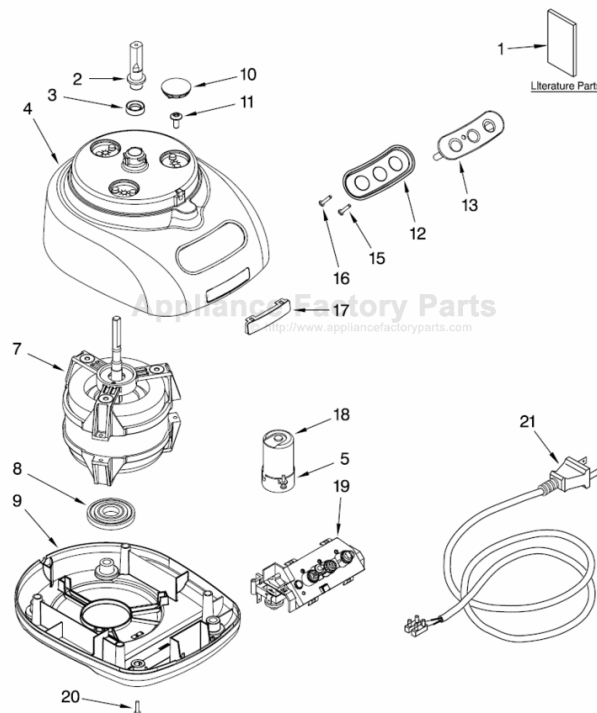

MOTOR AND HOUSING PARTS

For Models: KFPM770_0, 4KFPM770_0

[Find Your KITCHENAID Small Appliance Parts - Select From 538 Models](#)

----- Manual continues below -----