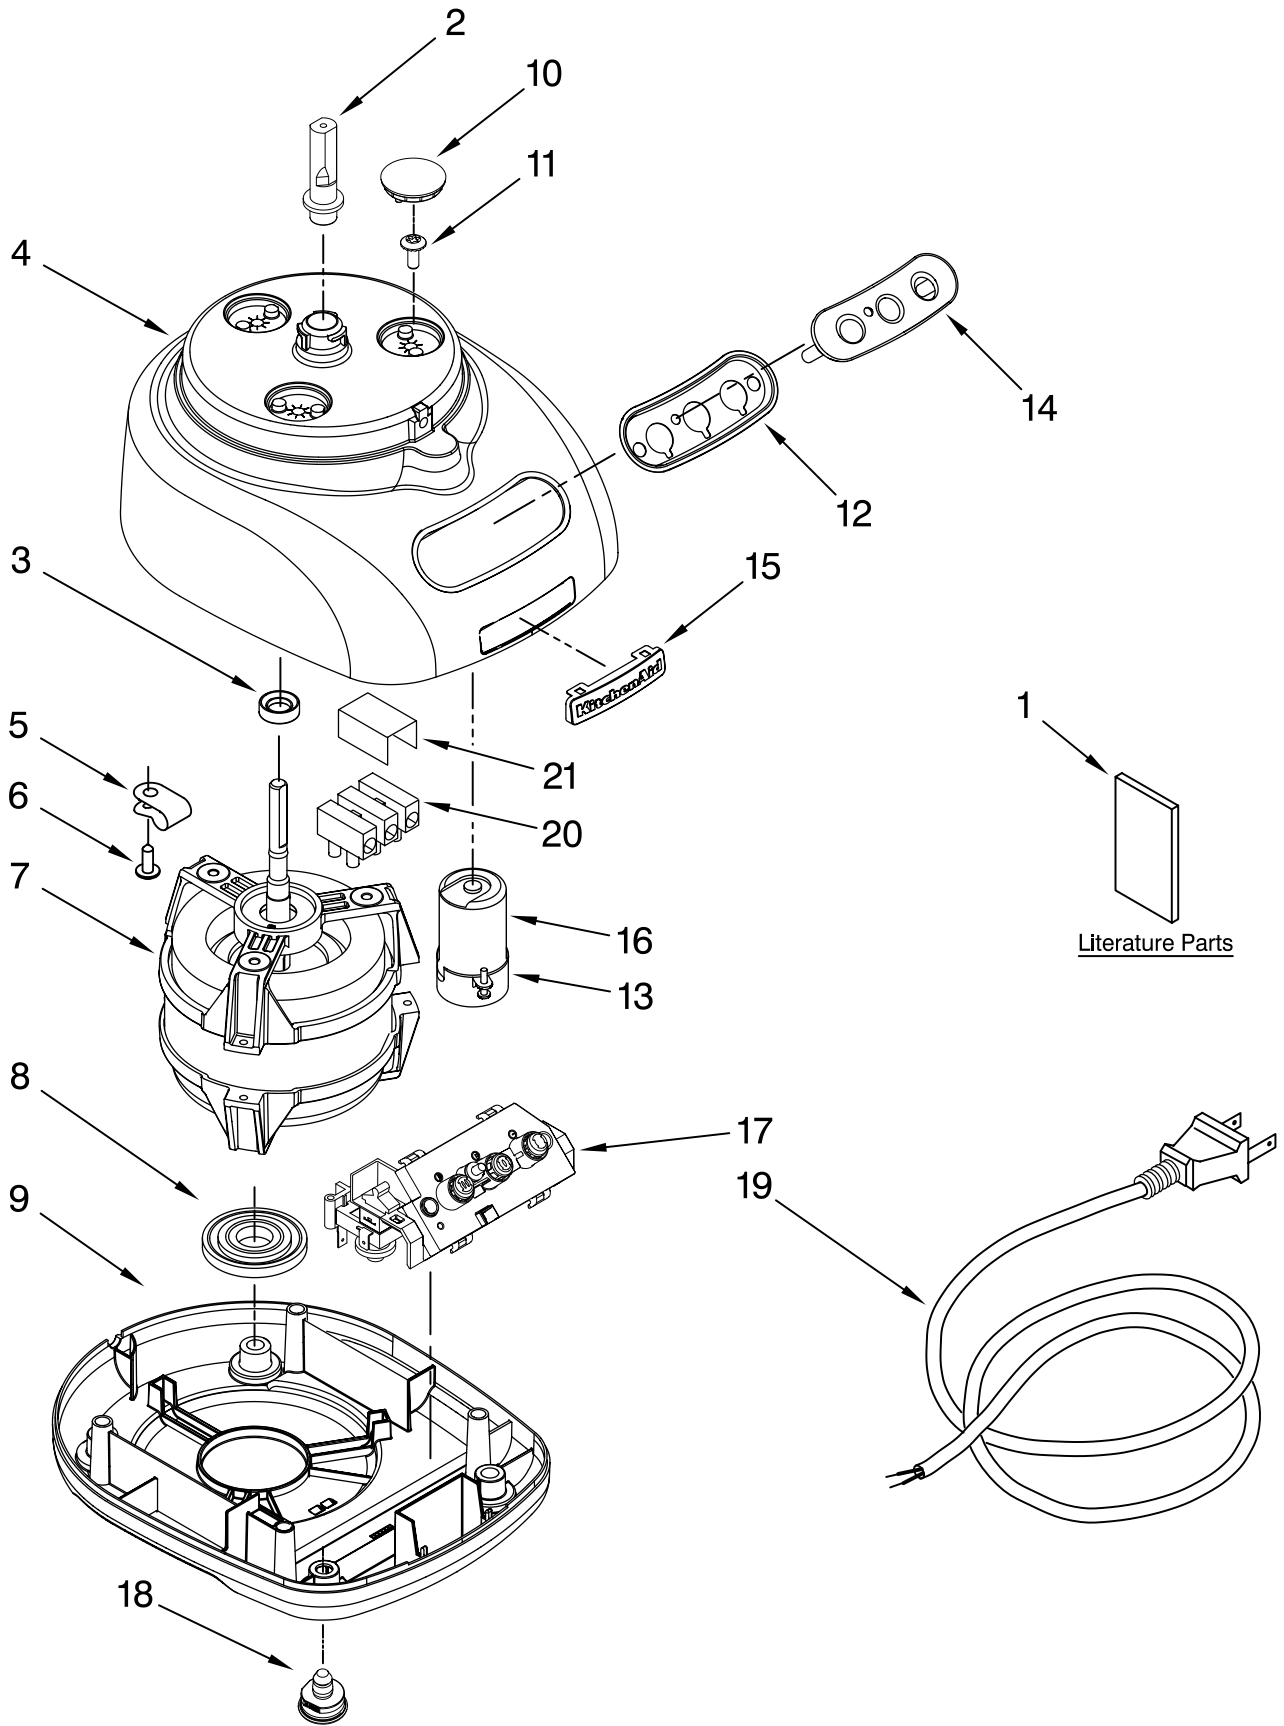

----- Manual continues below -----

PARTS LIST

for

KitchenAid®

MIDLINE FOOD PROCESSOR

12 CUP – WIDE MOUTH/METALLIC

MODELS:

KFPM770NK1 – Brushed Nickel

4KFPM770NK1 – Brushed Nickel

FOR CUSTOMER SATISFACTION ALWAYS USE
FACTORY SPECIFICATION PARTS

KITCHENAID

ST. JOSEPH MICHIGAN 49085

MOTOR AND HOUSING PARTS

For Models: KFPM770_1, 4KFPM770_1

FOR ORDERING INFORMATION REFER TO PARTS PRICE LIST

MOTOR AND HOUSING PARTS

For Models: KFPM770__1, 4KFPM770__1

Illus. No.	Part No.	DESCRIPTION
1		Literature Parts
	8211864	Use & Care Guide
	W10162489	Repair Parts List
2	8211849	Sleeve, Motor Shaft
3	8211828	Seal, Oil
4	8211823	Housing, Motor
5	8211610	Clamp, Cable
6	8211731	Screw, Clamp
7	W10163676	Motor
8	8211843	Grommet, Motor
9	8212190	Base, Housing
10	8211827	Cover, Screw
11	8211586	Screw, Motor Locking
12	8211848	Bezel, Switch Panel
13	8211607	Clip, Capacitor
14	8211846	Overlay w/Cover
15	8211842	Nameplate
16	8211608	Capacitor
17	8212011	Relay/Switch Assy
18	8211845	Foot
19	8211857	Cord, Power
20	8211605	Block, Terminal
21	8211852	Cover, Terminal

Illus. No.	Part No.	DESCRIPTION
1	8211760	Spatula
2		Disc,Slicing
	8211929	2 mm
	8211930	4 mm
3	8212012	Blade, Mini
4	8211858	Adapter, Shaft & Disc
5	8212014	Blade, Multipurpose
6	8212020	Pusher, Food
7	8212024	Cover, Work Bowl
8	8212019	Bowl, Work
9		Disc, Shredding
	8211933	4 mm
10	8211926	Bowl, Mini
11	8212016	Blade, Dough
12	8211928	Bowl, Chef's
13	8212025	Extractor, Citrus
14	8212033	Whip, Egg