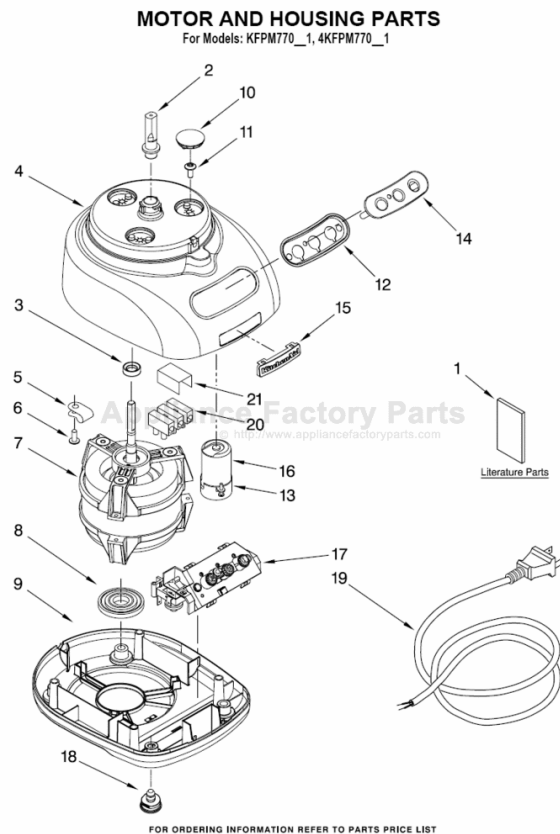

[Find Your KITCHENAID Small Appliance Parts - Select From 538 Models](#)

----- Manual continues below -----