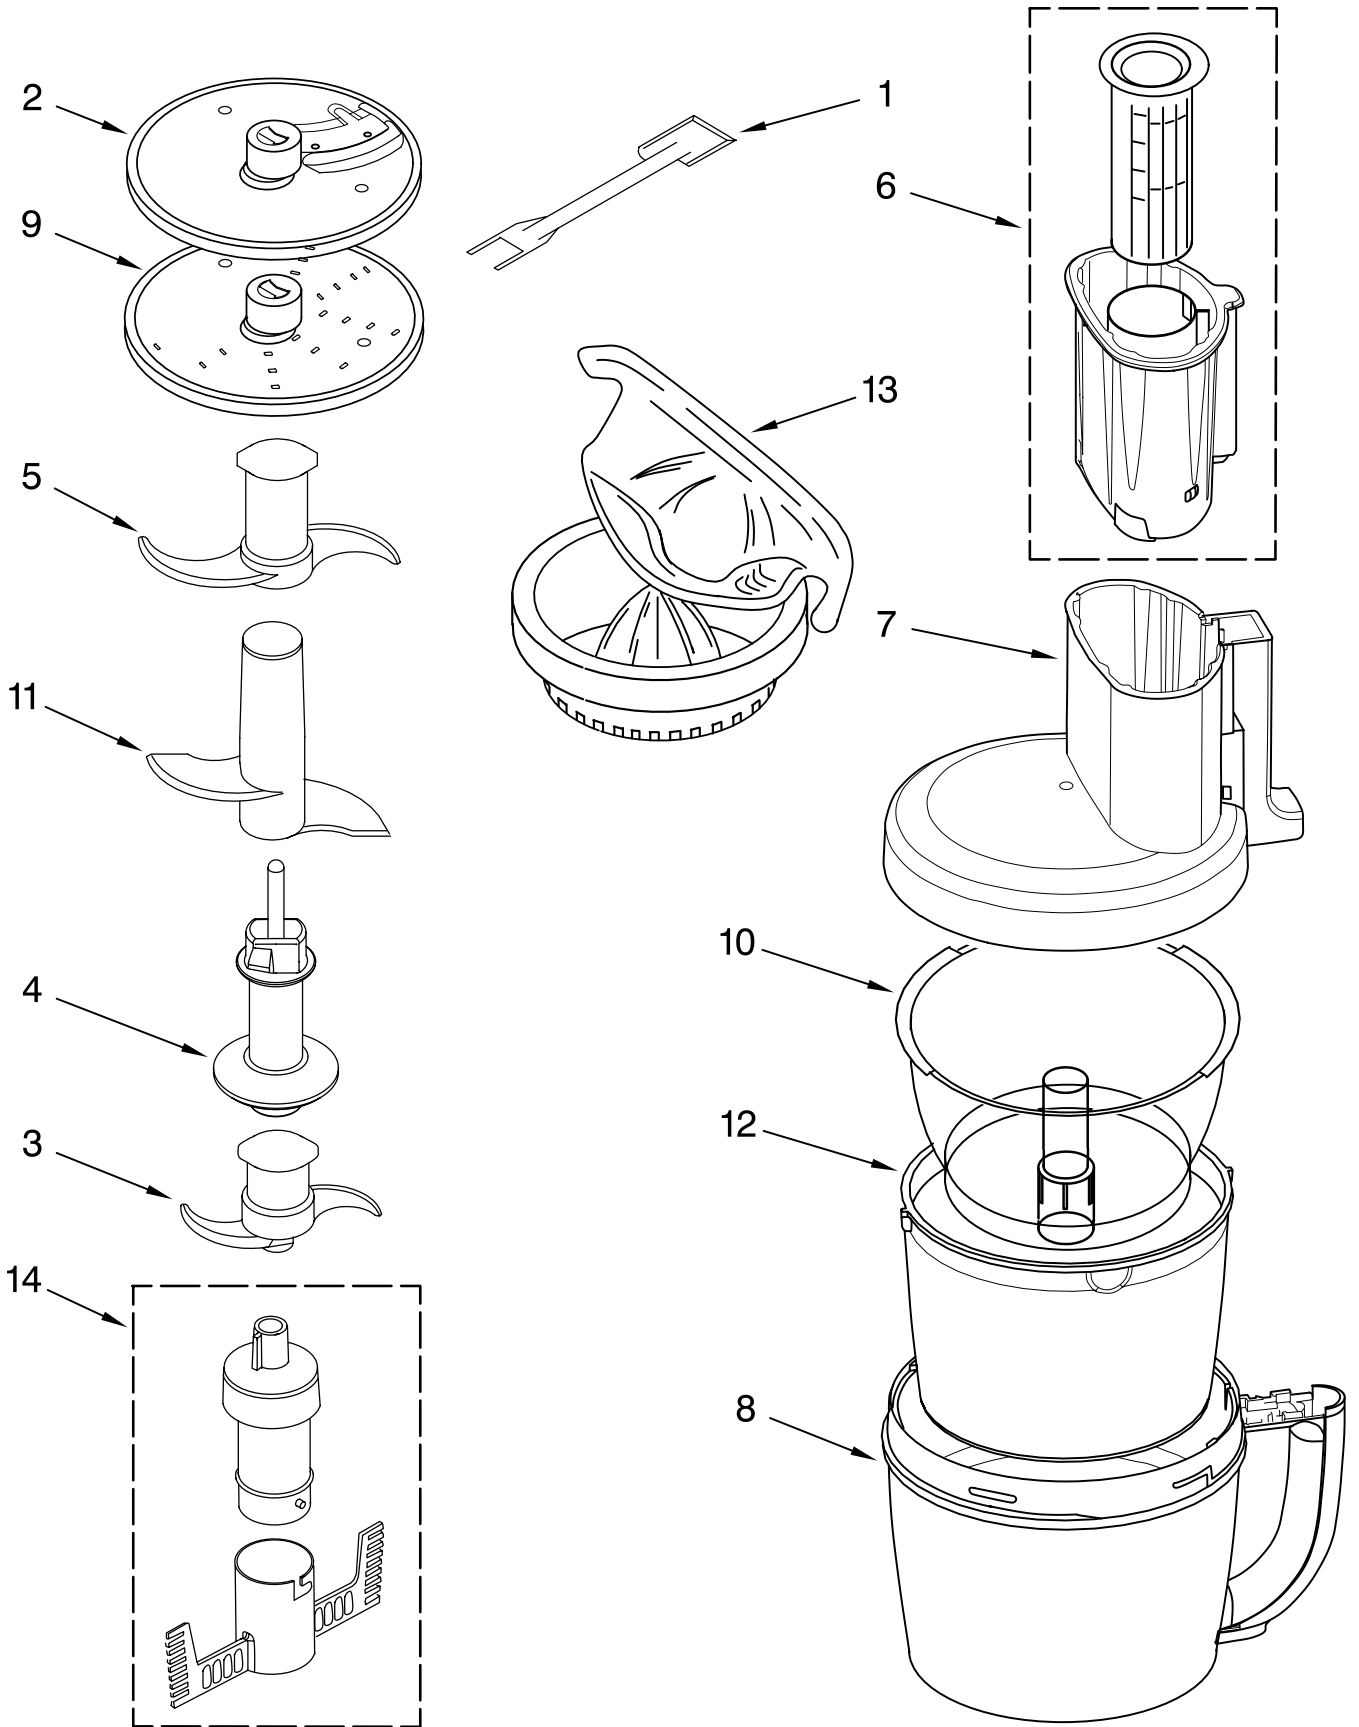

ATTACHMENT PARTS

For Models: KFPM770__1, 4KFPM770__1

FOR ORDERING INFORMATION REFER TO PARTS PRICE LIST

ATTACHMENT PARTS

For Models: KFPM770__1, 4KFPM770__1

Illus. No.	Part No.	DESCRIPTION
1	8211760	Spatula
2		Disc,Slicing
	8211929	2 mm
	8211930	4 mm
3	8212012	Blade, Mini
4	8211858	Adapter, Shaft & Disc
5	8212014	Blade, Multipurpose
6	8212020	Pusher, Food
7	8212024	Cover, Work Bowl
8	8212019	Bowl, Work
9		Disc, Shredding
	8211933	4 mm
10	8211926	Bowl, Mini
11	8212016	Blade, Dough
12	8211928	Bowl, Chef's
13	8212025	Extractor, Citrus
14	8212033	Whip, Egg

OPTIONAL PARTS NOT ILLUSTRATED

8212034	Accessory Box
8211927	Lid, Mini Bowl
	Disc, Slicing
8211931	6 mm
	Disc, Shredding
8211932	2 mm
8211934	6 mm
8211935	Disc, Julienne
8211936	Disc, Grating Parmesan/Ice
8211937	Disc, Cutting French Fry
8211938	Rack, Disc

FOR ORDERING INFORMATION REFER TO PARTS PRICE LIST