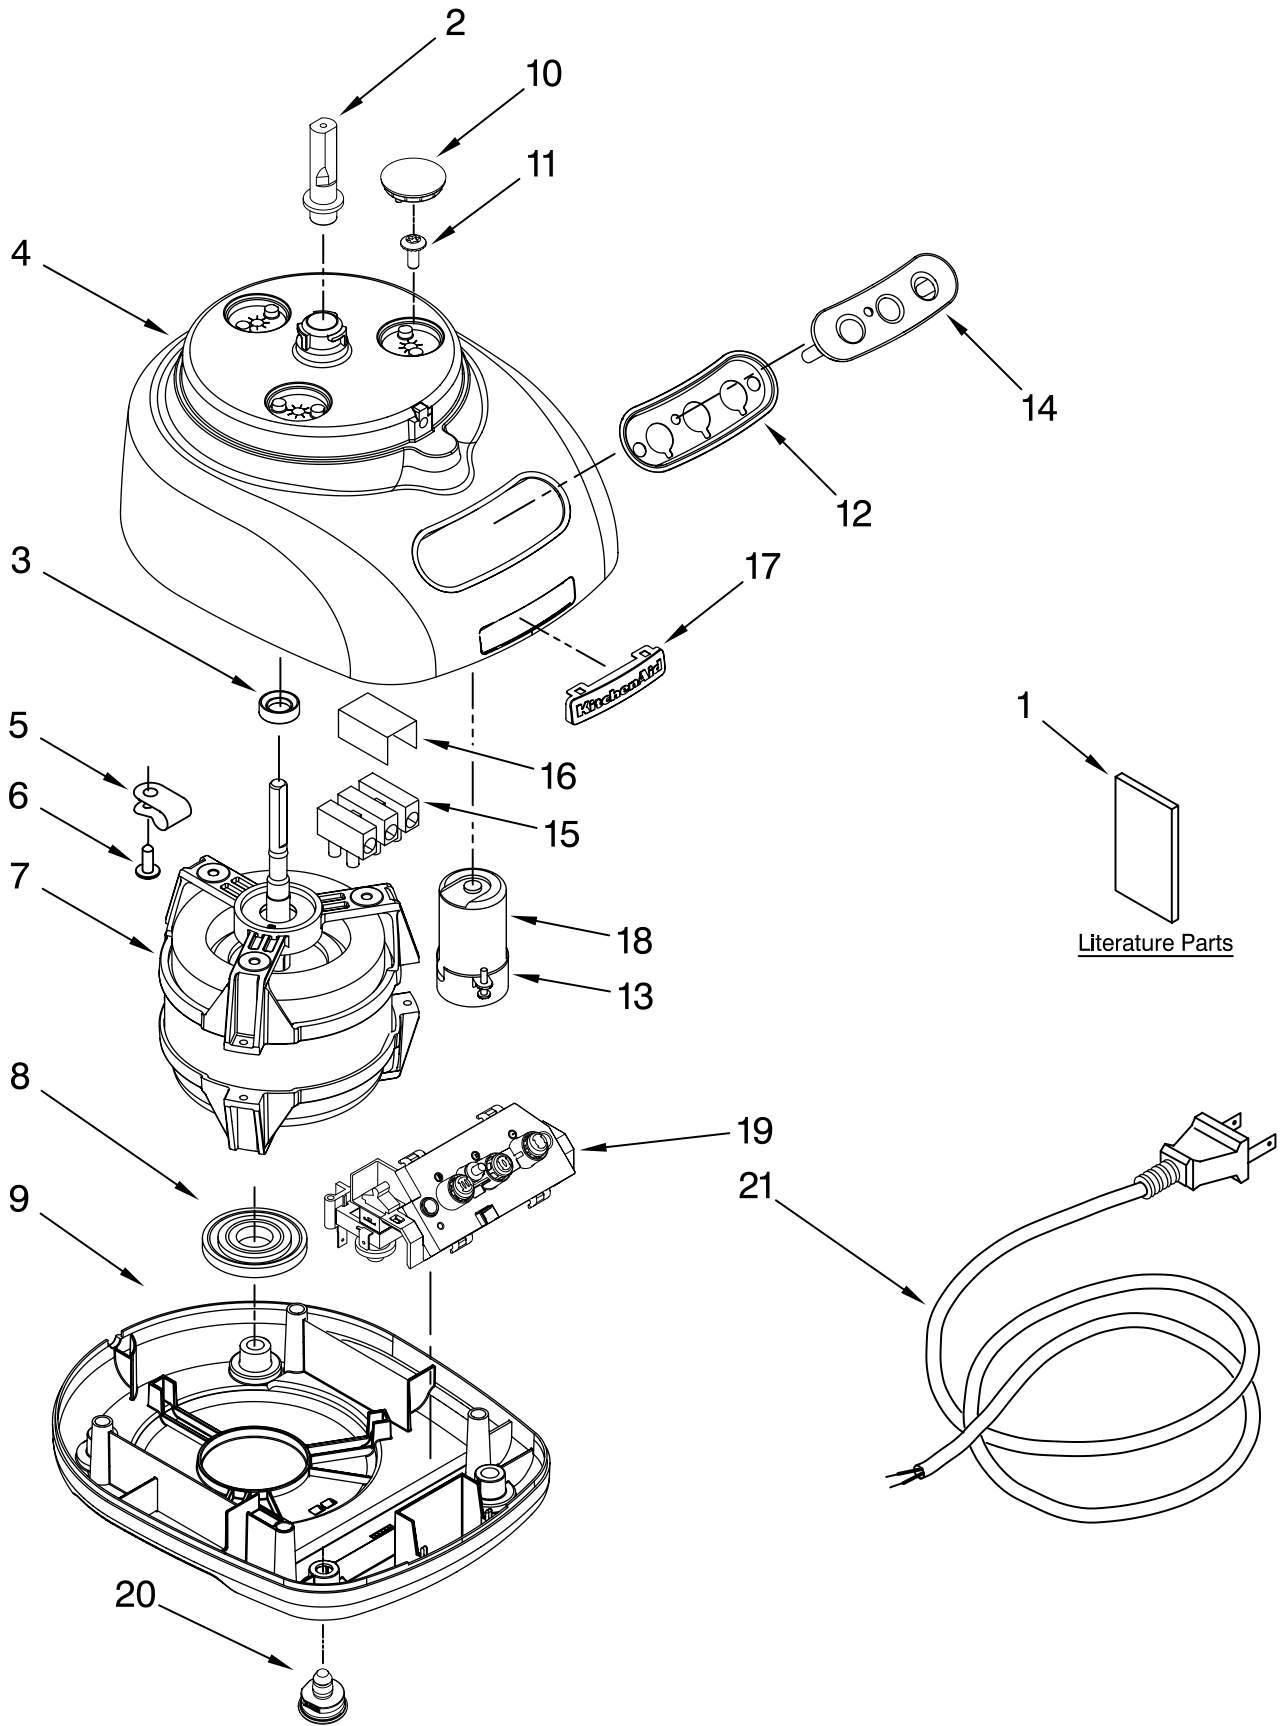

MOTOR AND HOUSING PARTS

For Models: KFPW760__2

Literature Parts

FOR ORDERING INFORMATION REFER TO PARTS PRICE LIST