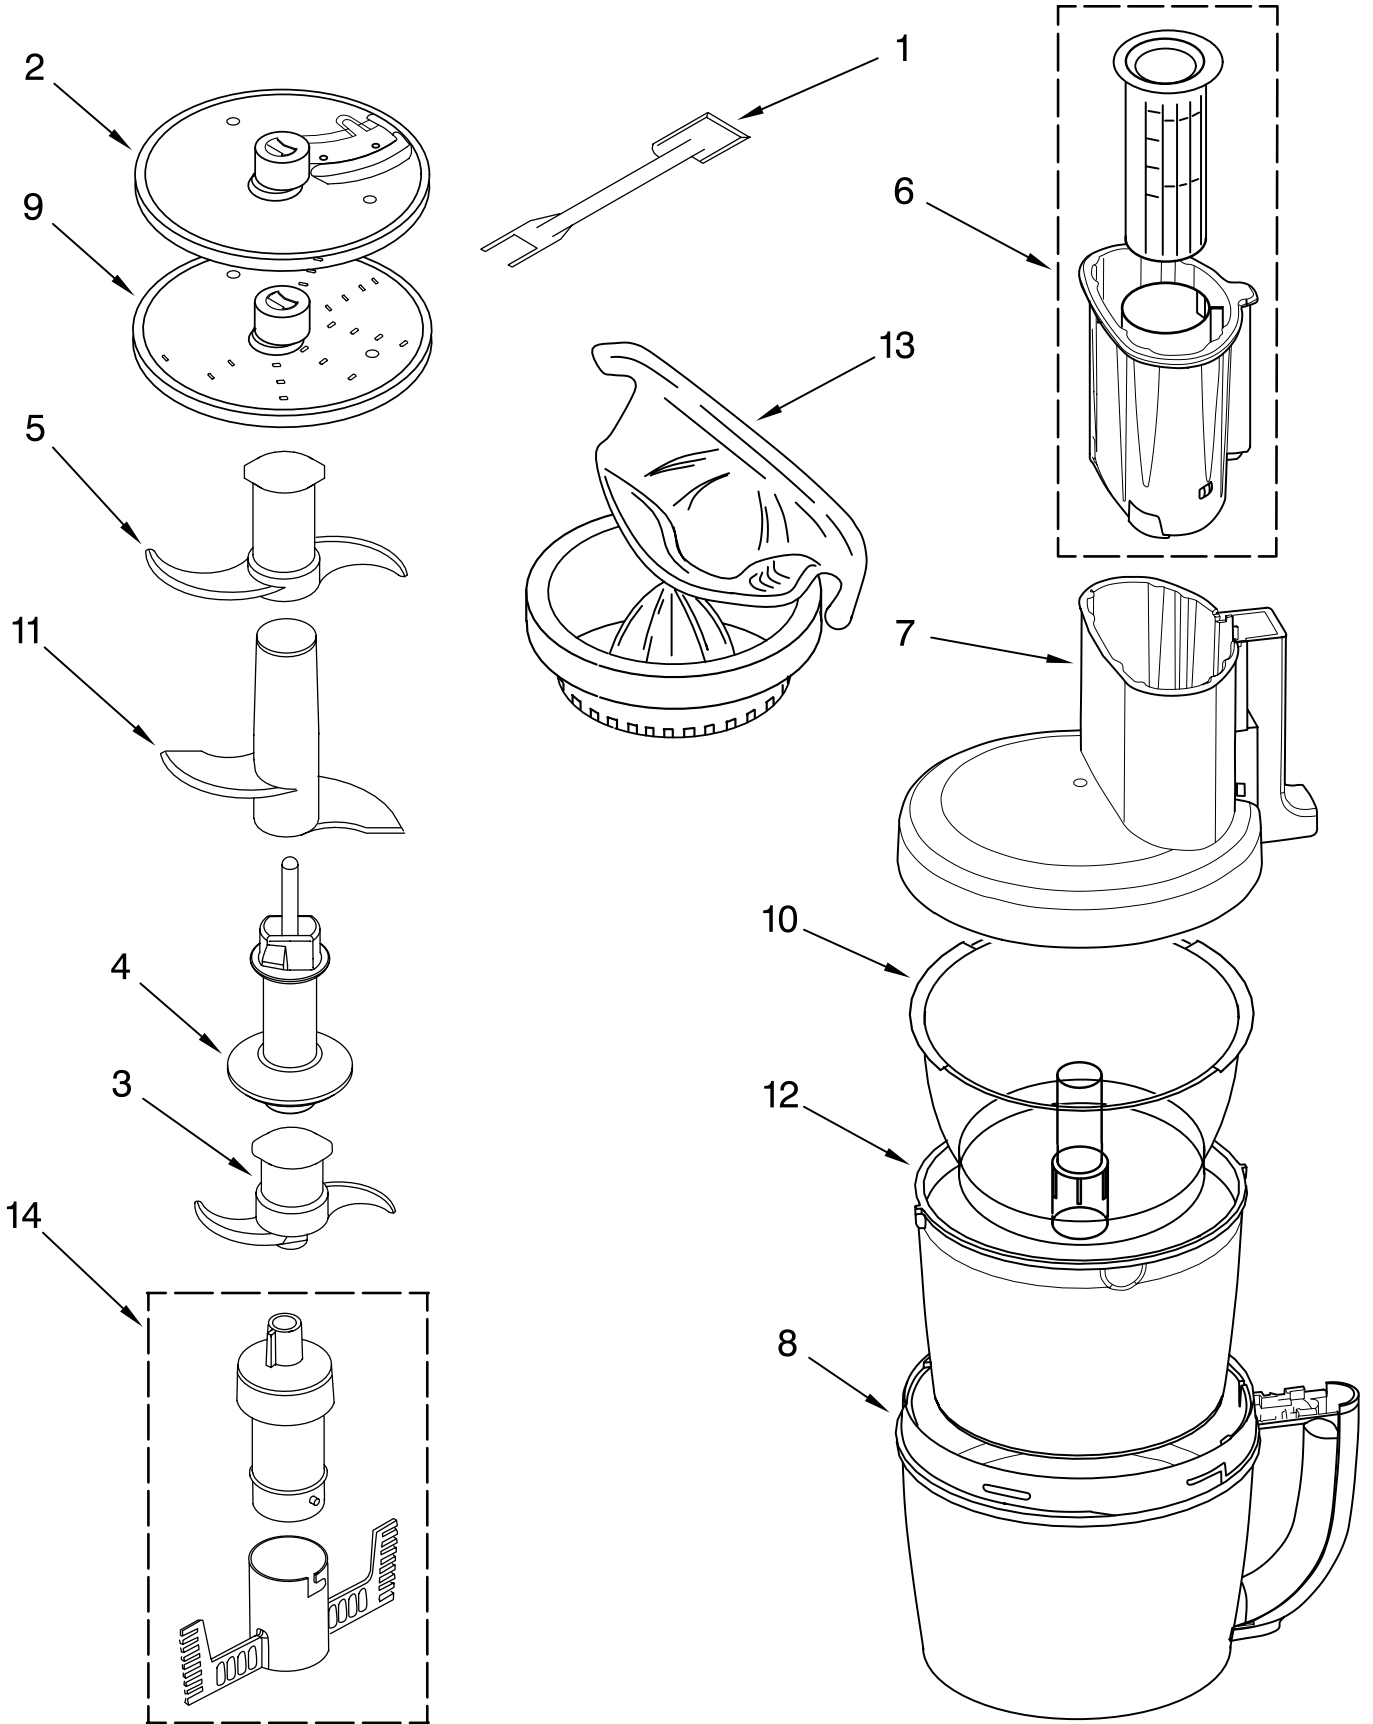

MOTOR AND HOUSING PARTS

For Models: KFPW760__2

Illus. No.	Part No.	DESCRIPTION
1		Literature Parts
	8211864	Use & Care Guide
	W10162490	Repair Parts List
2	8211849	Sleeve, Motor Shaft
3	8211828	Seal, Oil
4		Housing, Motor
	8212184	White
	8212238	Onyx Black
	8212236	Empire Red
	8212284	Blue Willow
	8212285	Gloss Cinnamon
5	8211610	Clamp, Cable
6	8211731	Screw, Clamp
7	W10163676	Motor
8	8212188	Grommet, Motor
9		Base, Housing
	8212183	White
	8212190	Onyx Black
	8212187	Empire Red
	8212282	Blue Willow
	8212283	Gloss Cinnamon
10		Cover, Screw
	8212185	White
	8212193	Onyx Black
	8212191	Red
	8212286	Blue Willow
	8212287	Gloss Cinnamon
11	8211829	Screw, Motor Locking
12	8211848	Bezel, Switch Panel
13	8211607	Clip, Capacitor
14		Overlay, Switch Assembly
	8211847	Silver
15	8211605	Terminal Block
16	8211852	Cover, Terminal
17	8211842	Nameplate
18	8211608	Capacitor
19	8212011	Relay & Switch Assembly
20		Foot
	8211844	White
	8211845	Black
21		Cord, Power
	8211855	Black
	8211856	White

FOR ORDERING INFORMATION REFER TO PARTS PRICE LIST

ATTACHMENT PARTS

For Models: KFPW760_2

FOR ORDERING INFORMATION REFER TO PARTS PRICE LIST

ATTACHMENT PARTS

For Models: KFPW760__2

Illus. No.	Part No.	DESCRIPTION
1	8211760	Spatula
2		Disc, Slicing
	8211929	2 mm
	8211930	4 mm
3	8212012	Blade, Mini
4	8211858	Adapter, Shaft & Disc
5	8212014	Blade, Multipurpose
6	8212020	Pusher, Double
7		Cover, Work Bowl
	8212242	White
	8212243	Onyx Black
	8212245	Empire Red
	8212407	Blue Willow
	8212408	Gloss Cinnamon
8		Bowl, Work
	8212246	White
	8212249	Onyx Black
	8212247	Empire Red
	8212288	Blue Willow
	8212289	Gloss Cinnamon
9		Disc, Shredding
	8211933	4 mm
10	8211926	Bowl, Mini
11	8212016	Blade, Dough
12	8211928	Bowl, Chef's
13	8212025	Extractor, Citrus
14	8212033	Whip, Egg-12 cup