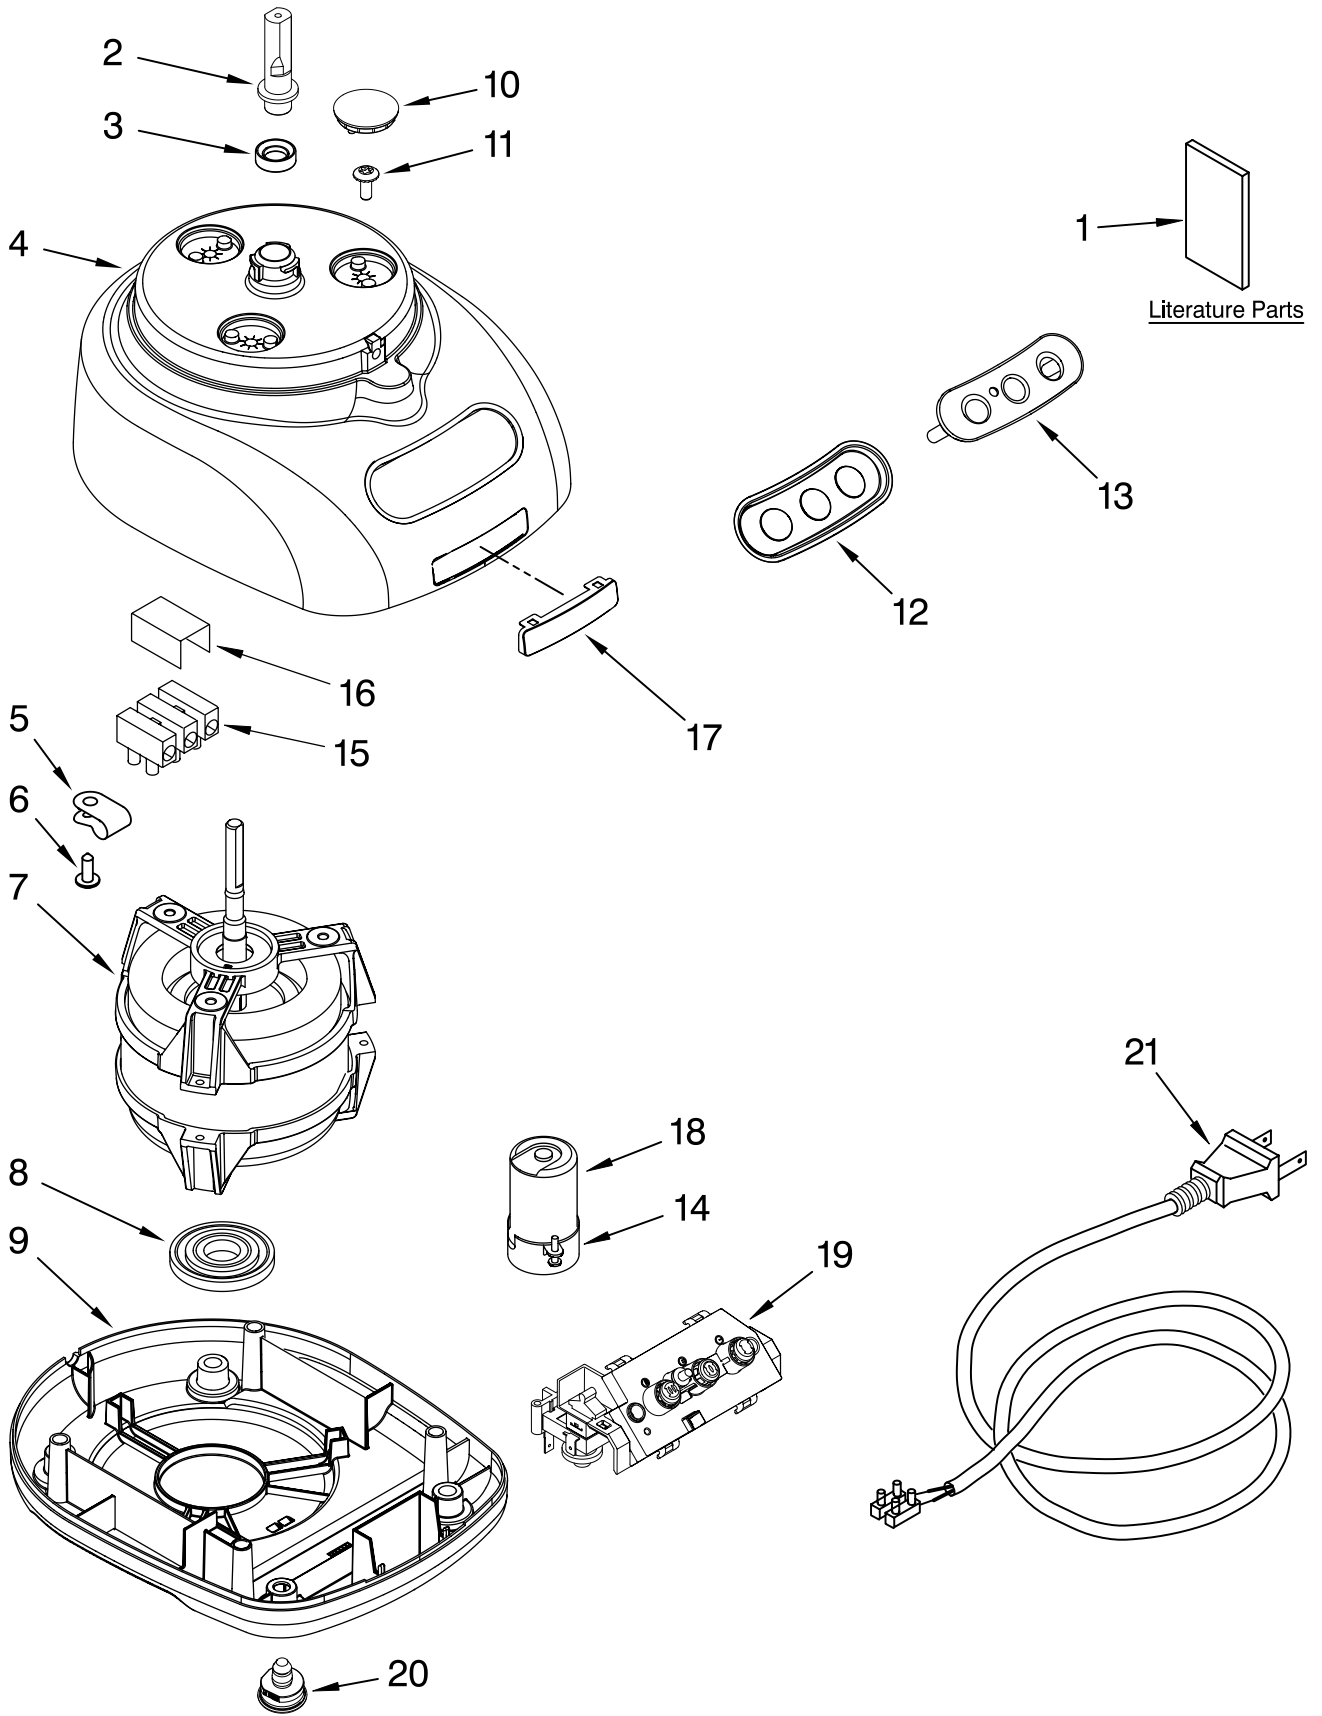

MOTOR AND HOUSING PARTS

For Models: KFPW760__0, 4KFPW760__0

FOR ORDERING INFORMATION REFER TO PARTS PRICE LIST