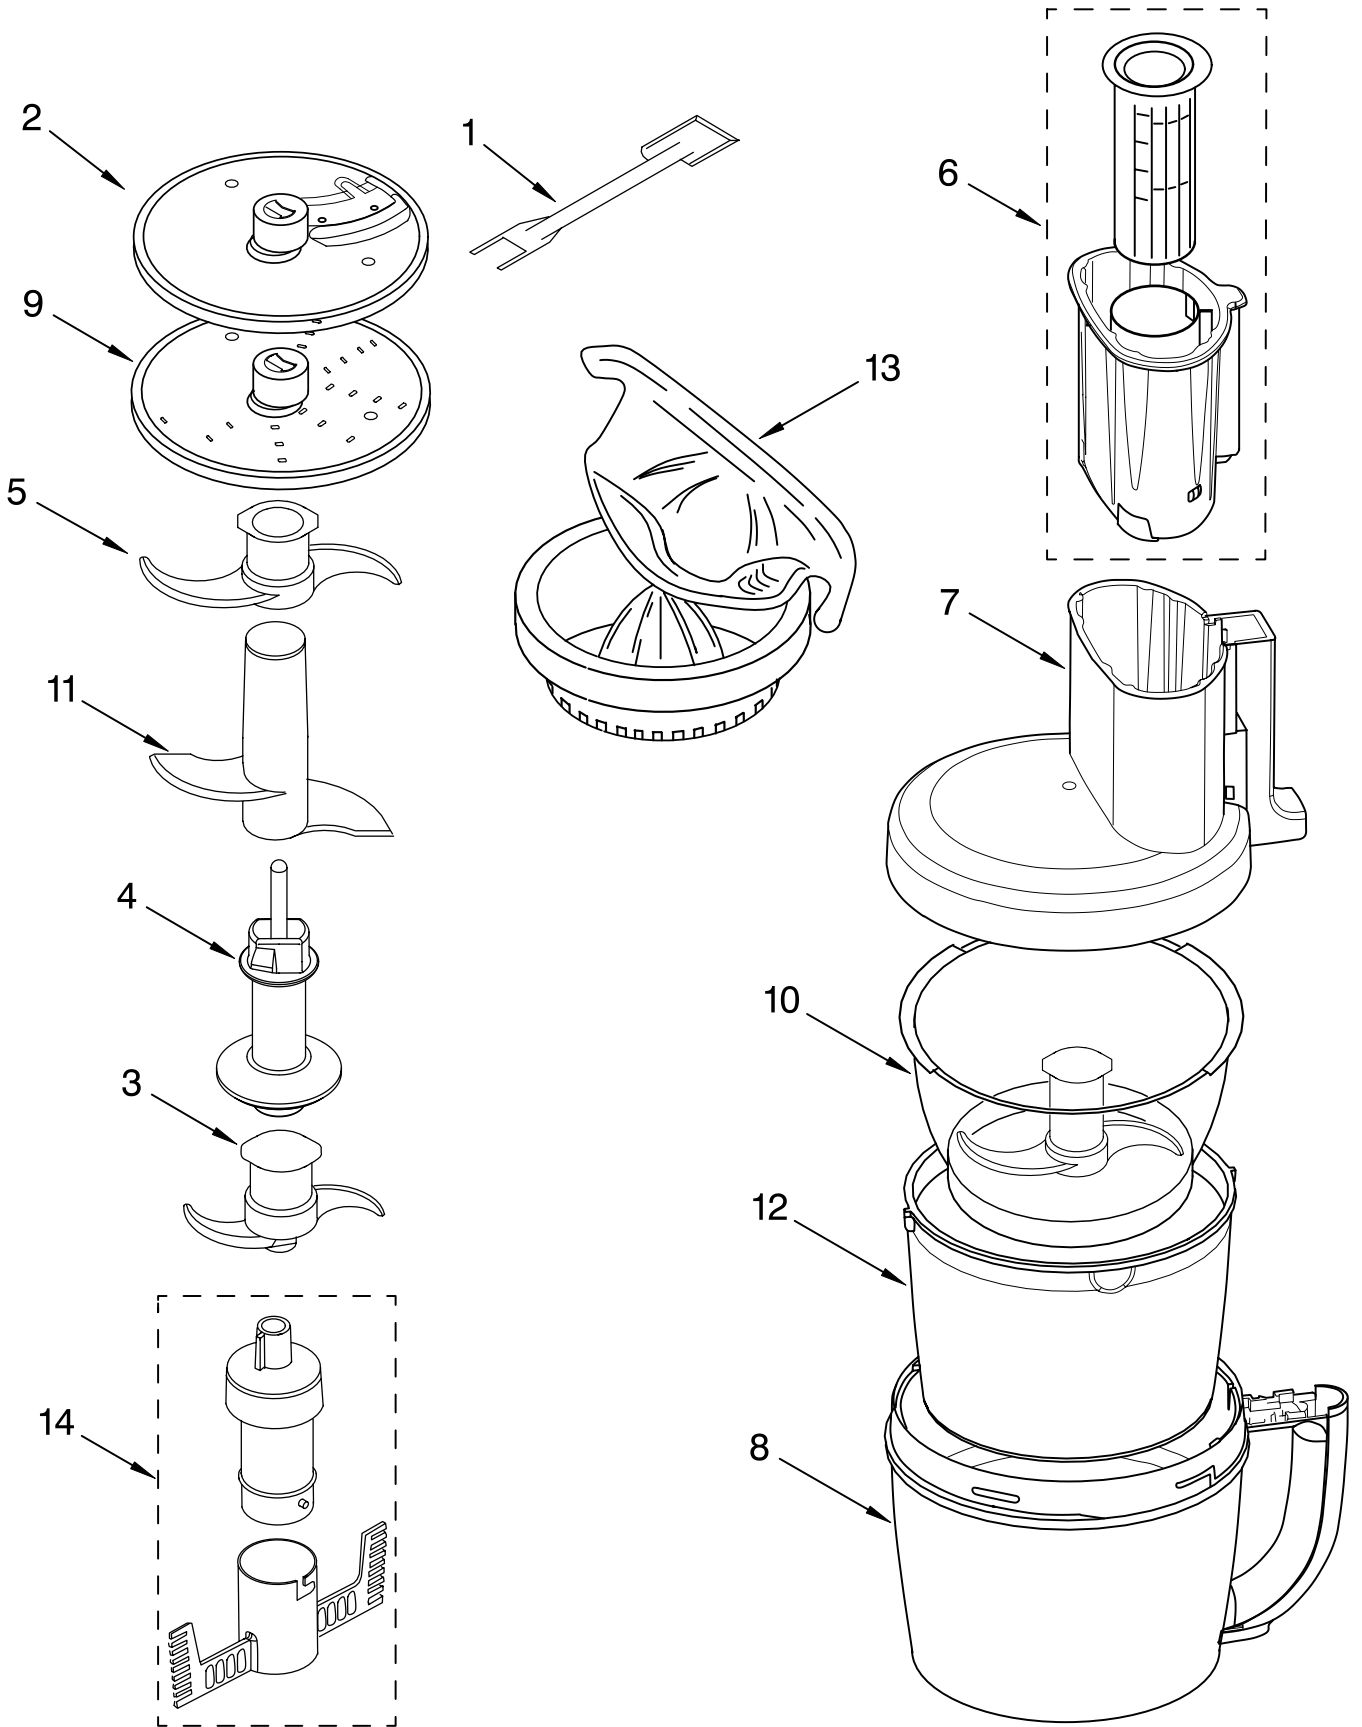

ATTACHMENT PARTS

For Models: KFPW760__0, 4KFPW760__0

FOR ORDERING INFORMATION REFER TO PARTS PRICE LIST

ATTACHMENT PARTS

For Models: KFPW760__0, 4KFPW760__0

Illus. No.	Part No.	DESCRIPTION
1	8211760	Spatula
2		Disc, Slicing
	8211929	2 mm
	8211930	4 mm
3	8212012	Blade, Mini
4	8211858	Adapter, Shaft & Disc
5	8212014	Blade, Multipurpose
6	8212020	Pusher, Double
7		Cover, Work Bowl
	8212030	White
	8212024	Black
	8212241	Red
	8212240	Blue
8		Bowl, Work
	8212043	White
	8212019	Black
	8212017	Red
	8212018	Blue
9		Disc, Shredding
	8211933	4 mm
10	8211926	Bowl, Mini
11	8212016	Blade, Dough
12	8211928	Bowl, Chef's
13	8212025	Extractor, Citrus
14	8212033	Whip, Egg (12-cup)

OPTIONAL PARTS NOT ILLUSTRATED

8212034	Accessory Box
8211927	Lid, Mini Bowl
	Disc, Slicing
8211931	6 mm
	Disc, Shredding
8211932	2 mm
8211934	6 mm
8211935	Disc, Julienne
8211936	Disc, Grating Parmesan/Ice
8211937	Disc, Cutting French Fry
8211938	Rack, Disc

FOR ORDERING INFORMATION REFER TO PARTS PRICE LIST