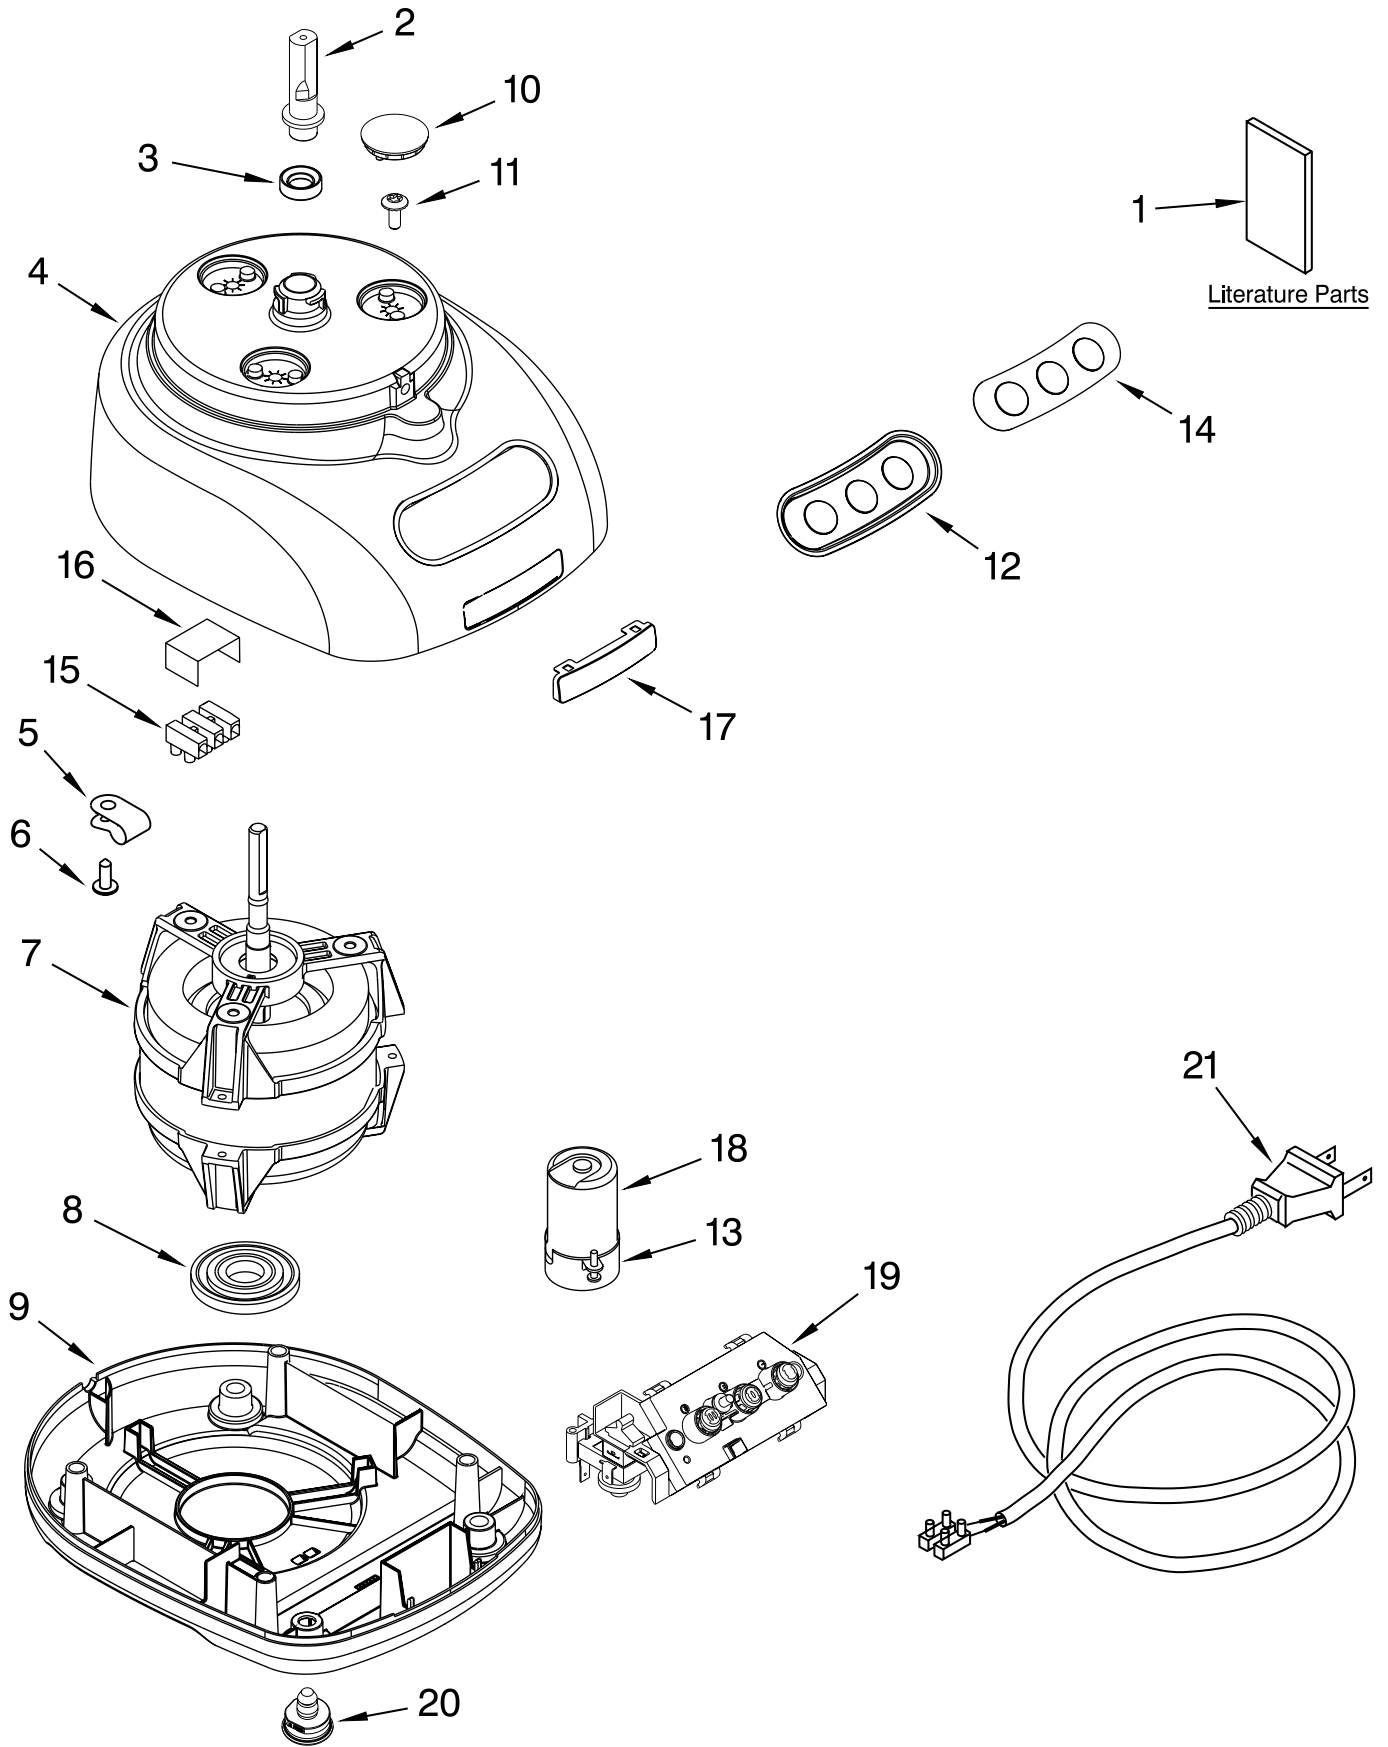

MOTOR AND HOUSING PARTS

For Models: KFPW760__1, 4KFPW760__1

FOR ORDERING INFORMATION REFER TO PARTS PRICE LIST