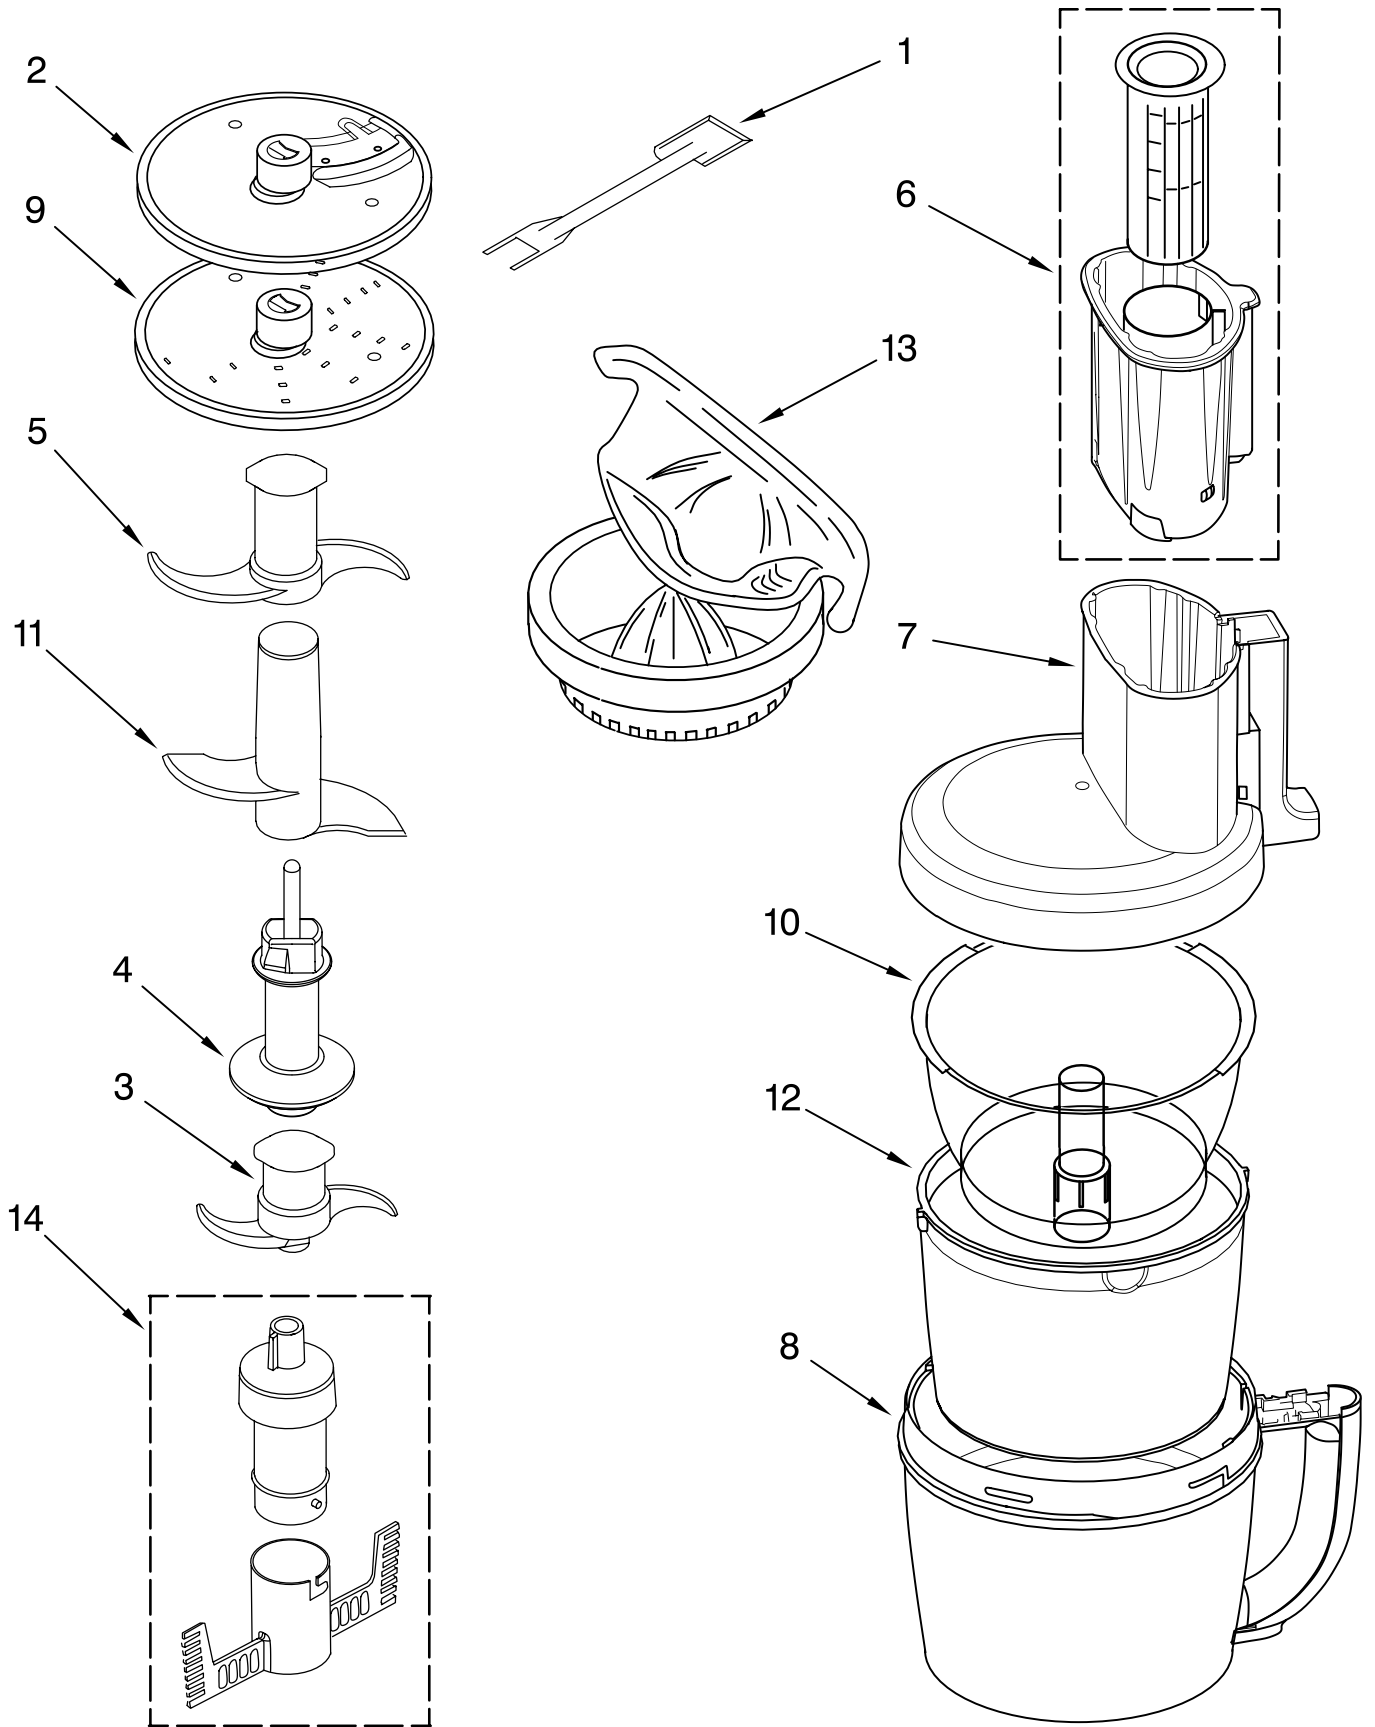

For Models: KFPW760__2

Illus. No.	Part No.	DESCRIPTION
1		Literature Parts
	8211864	Use & Care Guide
	W10162490	Repair Parts List
2	8211849	Sleeve, Motor Shaft
3	8211828	Seal, Oil
4		Housing, Motor
	8212184	White
	8212238	Onyx Black
	8212236	Empire Red
	8212284	Blue Willow
	8212285	Gloss Cinnamon
5	8211610	Clamp, Cable
6	8211731	Screw, Clamp
7	W10163676	Motor
8	8212188	Grommet, Motor
9		Base, Housing
	8212183	White
	8212190	Onyx Black
	8212187	Empire Red
	8212282	Blue Willow
	8212283	Gloss Cinnamon
10		Cover, Screw
	8212185	White
	8212193	Onyx Black
	8212191	Red
	8212286	Blue Willow
	8212287	Gloss Cinnamon
11	8211829	Screw, Motor Locking
12	8211848	Bezel, Switch Panel
13	8211607	Clip, Capacitor
14		Overlay, Switch Assembly
	8211847	Silver
15	8211605	Terminal Block
16	8211852	Cover, Terminal
17	8211842	Nameplate
18	8211608	Capacitor
19	8212011	Relay & Switch Assembly
20		Foot
	8211844	White
	8211845	Black
21		Cord, Power
	8211855	Black
	8211856	White

FOR ORDERING INFORMATION REFER TO PARTS PRICE LIST

ATTACHMENT PARTS

For Models: KFPW760_2

FOR ORDERING INFORMATION REFER TO PARTS PRICE LIST

ATTACHMENT PARTS

For Models: KFPW760__2

Illus. No.	Part No.	DESCRIPTION
1	8211760	Spatula
2		Disc, Slicing
	8211929	2 mm
	8211930	4 mm
3	8212012	Blade, Mini
4	8211858	Adapter, Shaft & Disc
5	8212014	Blade, Multipurpose
6	8212020	Pusher, Double
7		Cover, Work Bowl
	8212242	White
	8212243	Onyx Black
	8212245	Empire Red
	8212407	Blue Willow
	8212408	Gloss Cinnamon
8		Bowl, Work
	8212246	White
	8212249	Onyx Black
	8212247	Empire Red
	8212288	Blue Willow
	8212289	Gloss Cinnamon
9		Disc, Shredding
	8211933	4 mm
10	8211926	Bowl, Mini
11	8212016	Blade, Dough
12	8211928	Bowl, Chef's
13	8212025	Extractor, Citrus
14	8212033	Whip, Egg-12 cup