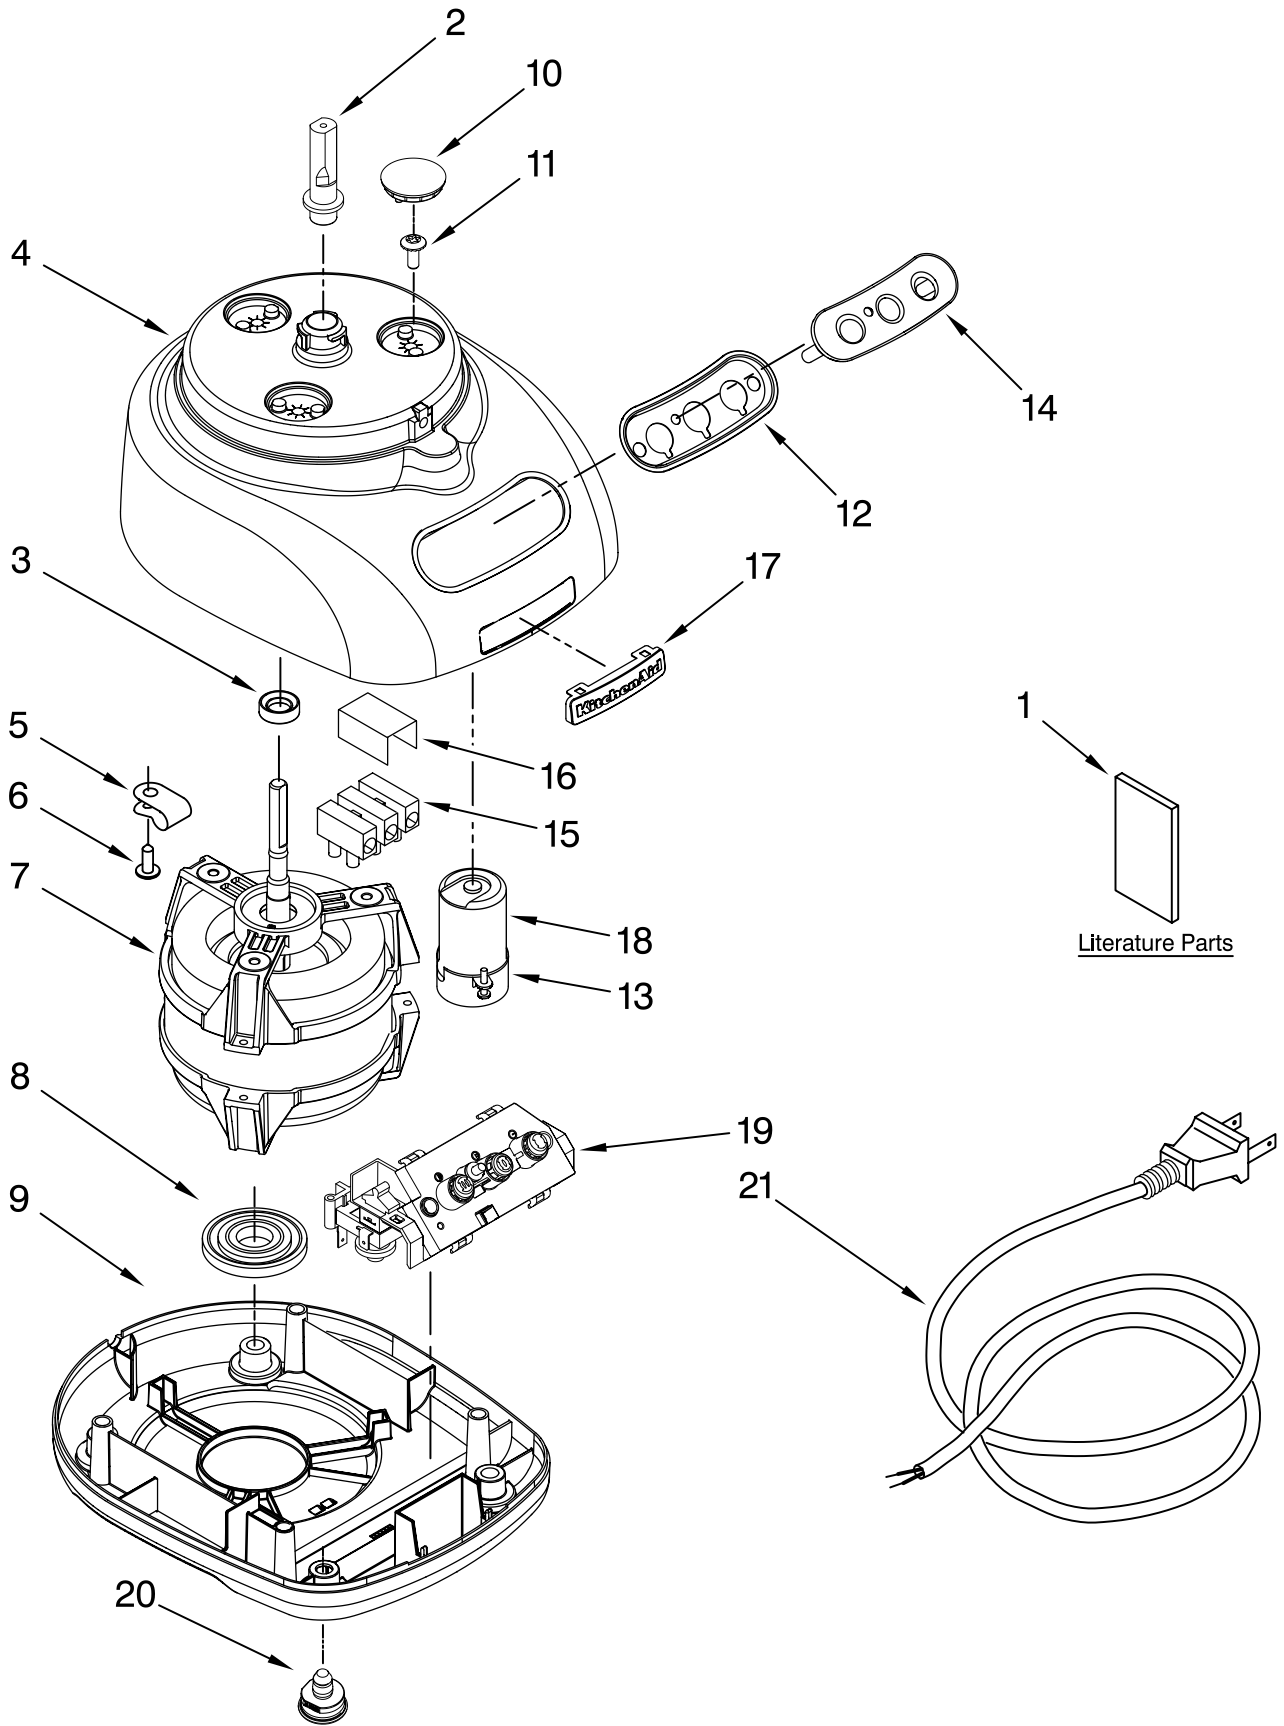

MOTOR AND HOUSING PARTS

For Models: KFPW760__2

FOR ORDERING INFORMATION REFER TO PARTS PRICE LIST