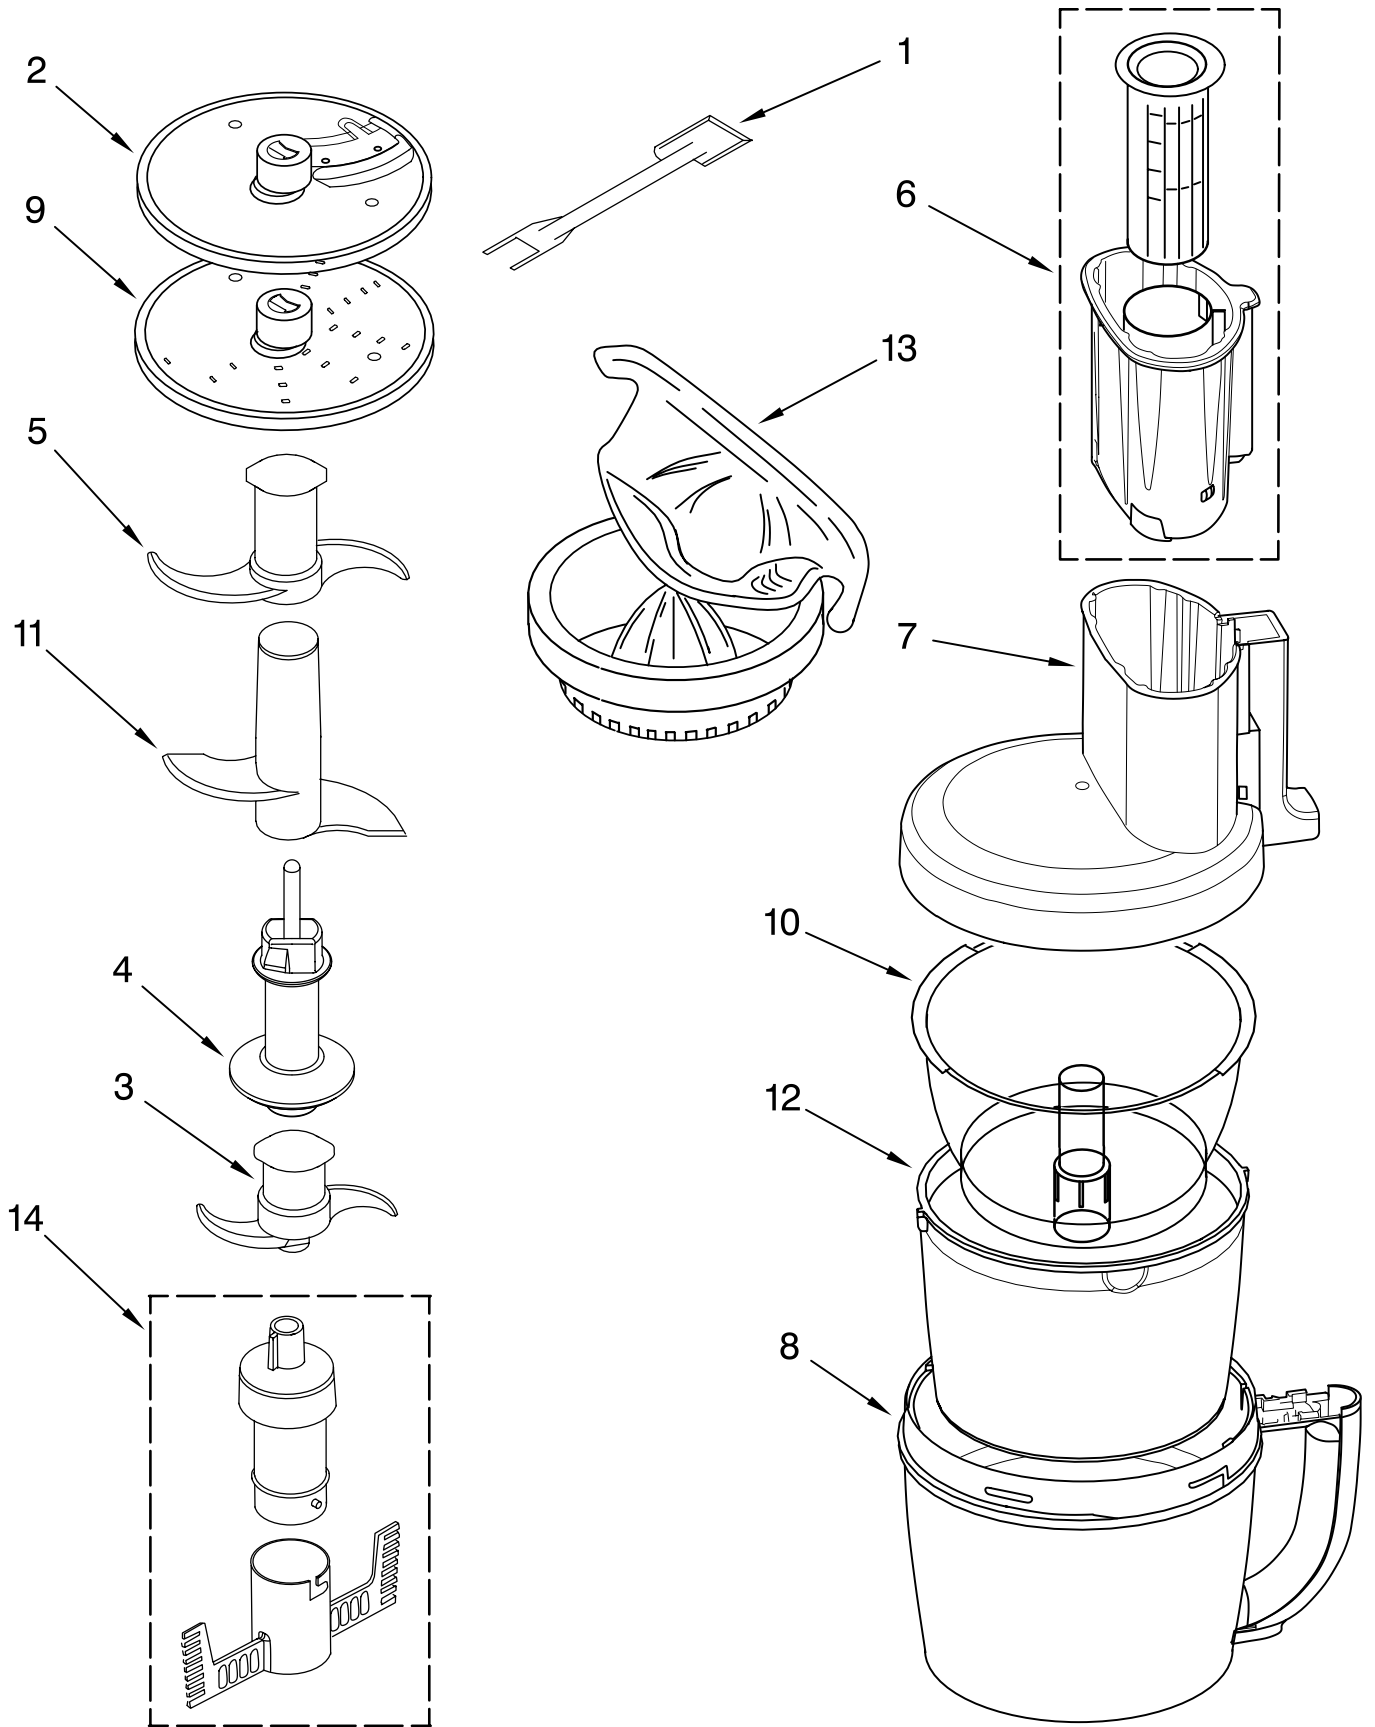

ATTACHMENT PARTS

For Models: KFPW760_2

FOR ORDERING INFORMATION REFER TO PARTS PRICE LIST

ATTACHMENT PARTS

For Models: KFPW760__2

Illus. No.	Part No.	DESCRIPTION
1	8211760	Spatula
2		Disc, Slicing
	8211929	2 mm
	8211930	4 mm
3	8212012	Blade, Mini
4	8211858	Adapter, Shaft & Disc
5	8212014	Blade, Multipurpose
6	8212020	Pusher, Double
7		Cover, Work Bowl
	8212242	White
	8212243	Onyx Black
	8212245	Empire Red
	8212407	Blue Willow
	8212408	Gloss Cinnamon
8		Bowl, Work
	8212246	White
	8212249	Onyx Black
	8212247	Empire Red
	8212288	Blue Willow
	8212289	Gloss Cinnamon
9		Disc, Shredding
	8211933	4 mm
10	8211926	Bowl, Mini
11	8212016	Blade, Dough
12	8211928	Bowl, Chef's
13	8212025	Extractor, Citrus
14	8212033	Whip, Egg-12 cup

OPTIONAL PARTS NOT ILLUSTRATED

8212034	Accessory Box
8211927	Lid, Mini Bowl
	Disc, Slicing
8211931	6 mm
	Disc, Shredding
8211932	2 mm
8211934	6 mm
8211935	Disc, Julienne
8211936	Disc, Grating Parmesan/Ice
8211937	Disc, Cutting French Fry
8211938	Rack, Disc

FOR ORDERING INFORMATION REFER TO PARTS PRICE LIST