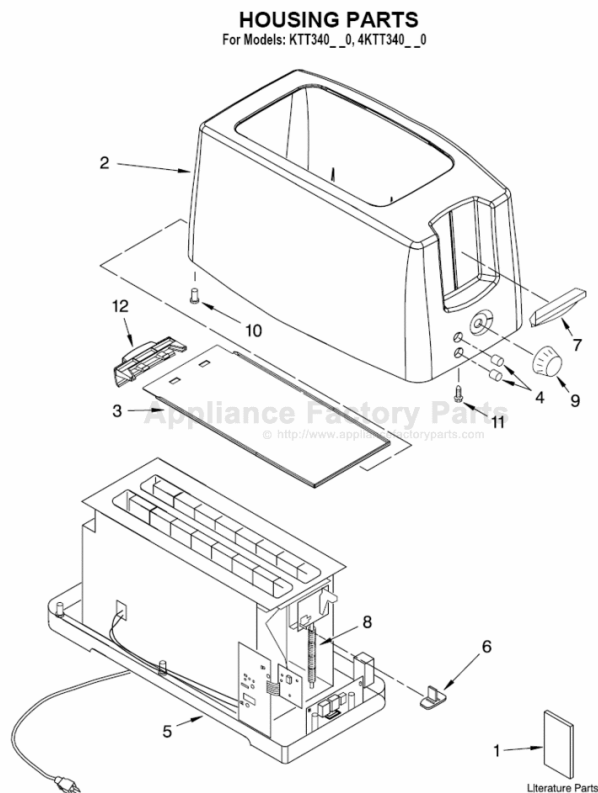

[Find Your KITCHENAID Small Appliance Parts - Select From 538 Models](#)

----- Manual continues below -----

PARTS LIST

for

KitchenAid®

2-SLICE TOASTER

2 EXTRA-WIDE SLOTS

MODELS:

HOUSING PARTS

For Models: KTT340__0, 4KTT340__0

Illus. No.	Part No.	DESCRIPTION
1		Literature Parts
	8204530	Guide, Use & Care
	8211951	Repair Parts List
2		Housing, Upper Assembly (Includes Item 4)
	8211909	White
	8211911	Cobalt Blue
	8211912	Onyx Black
	8211910	Empire Red
	8212268	Pink
	8212272	Tangerine
3	8211950	Tray, Crumb
4		Button, Function
	8211948	Top
	8211949	Bottom
5		Base-Core Assembly (Not Serviced)
6	4176690	Holder, Magnet
7		Knob, Lifter
	4176791	White
	4176792	Cobalt Blue
	4176793	Onyx Black
	4176794	Empire Red
	8212269	Pink
	8212273	Tangerine
8	4176801	Spring, Compression
9		Knob, Darkness
	8211940	White
	8211941	Cobalt Blue
	8211942	Onyx Black
	8211943	Empire Red
	8212271	Pink
	8212275	Tangerine
10	4176775	Foot, Rubber
11	4176800	Screw, Housing
12		Handle, Crumb Tray
	8211944	White
	8211945	Cobalt Blue
	8211946	Onyx Black
	8211947	Empire Red
	8212270	Pink
	8212274	Tangerine