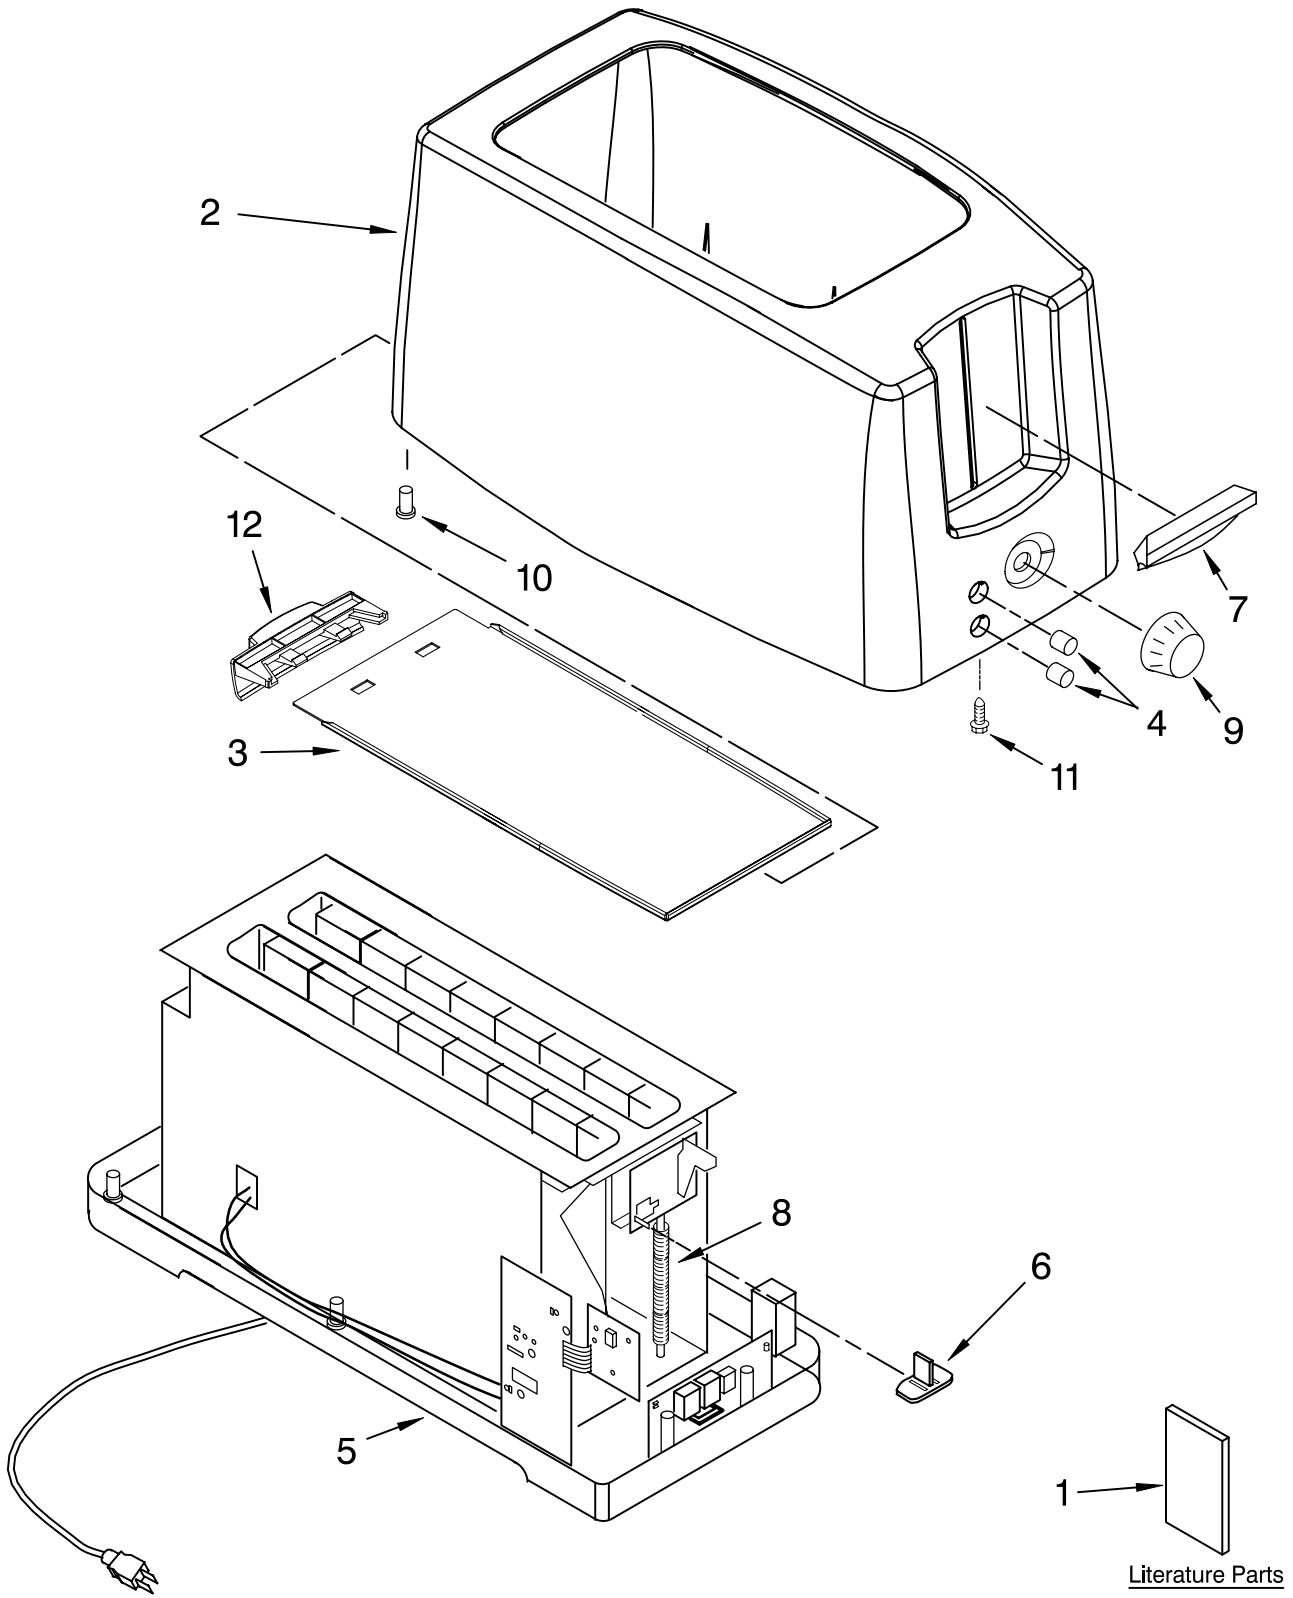

HOUSING PARTS

For Models: KTT340__0, 4KTT340__0

FOR ORDERING INFORMATION REFER TO PARTS PRICE LIST