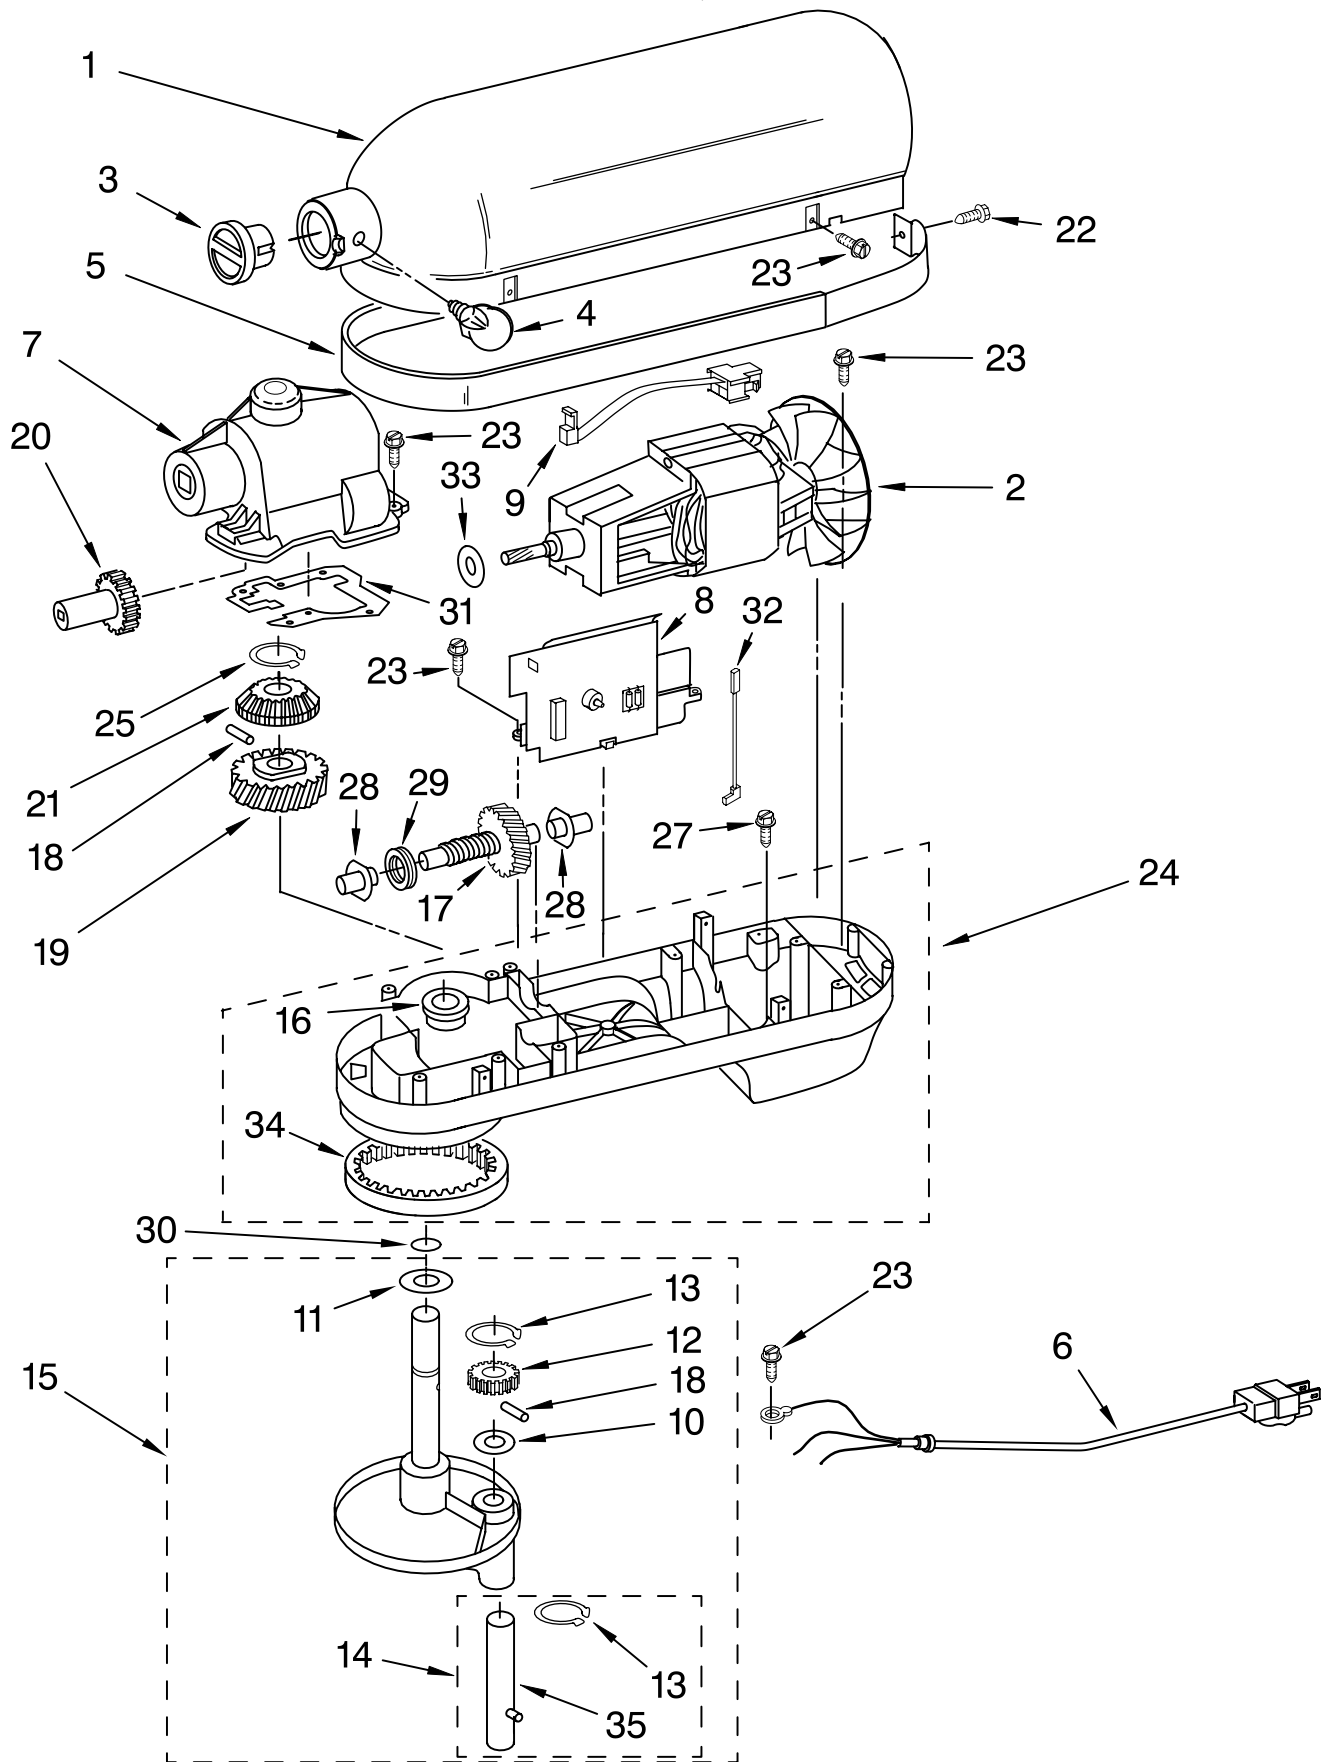

CASE, GEARING AND PLANETARY UNIT

For Model: KD2661X_3, 4KD2661X_3

FOR ORDERING INFORMATION REFER TO PARTS PRICE LIST

CASE, GEARING AND PLANETARY UNIT

For Model: KD2661X__3, 4KD2661X__3

Illus. No.	Part No.	DESCRIPTION	Illus. No.	Part No.	DESCRIPTION	Illus. No.	Part No.	DESCRIPTION
1	**	Gearcase Motor Housing	13	9703438	Retaining Clip	28		Bearing
2	9707507	Motor (10 Tooth)	14	9708191	Agitator Shaft		9703560	Front
3		Cap, Attachment Hub	15	**	Planetary Assembly		9703570	Rear
	9703315	Chrome	16	16897	Bearing, Lower Center	29	9703445	Thrust Bearing
4		Thumb Screw	17	9709231	Worm Gear	30	67500-55	"O" Ring
	240374	Black	18	9707223	Retaining Pin	31	9707425	Gasket, Transmission Cover
5	**	Band, Trim	19	9706529	Gear, Worm Follower	32	9706036	Lead, Motor To Control
6		Power Cord	20	9703338	Gear, Attachment Hub Bevel	33	9706247	Seal, Motor Shaft
	9706552	Black	21	9703337	Gear, Bevel	34	9703339	Gear, Internal
7	9703671	Transmission Housing	22	3400617	Screw, 6-32 x 1/4	35	9704677	Pin, Groove
8		Control Assembly	23	3400814	Screw (13), 8-32 X 5/8			
	9706648	Black Knob	24	**	Lower Gear Case			**Refer To Page 3 Color Variation Parts
9	9703312	Sensor, Hall Effect	25	9703680	Retaining Clip			
10	9706090	Washer	27	3400200	Screw (3) 1/4 - 20 x 3/4			
11	9703434	Washer, Fiber						
12	9703340	Gear, Pinion						

FOR ORDERING INFORMATION REFER TO PARTS PRICE LIST