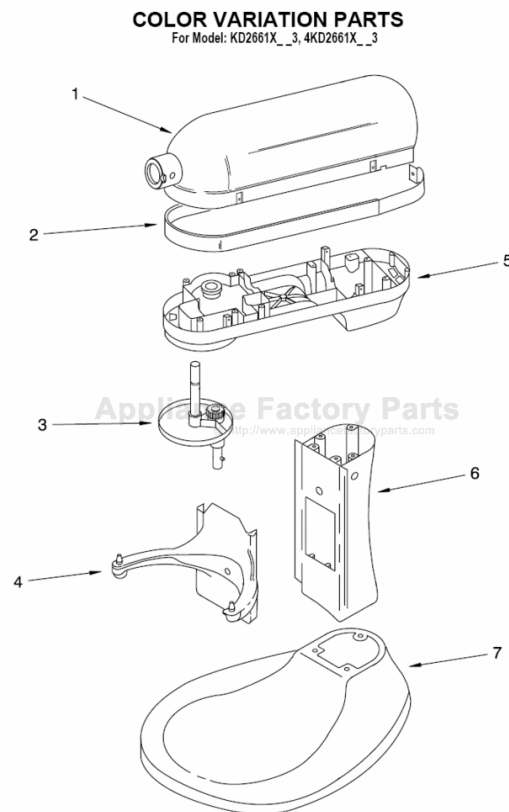

[Find Your WHIRLPOOL Mixer Parts - Select From 47 Models](#)

----- Manual continues below -----