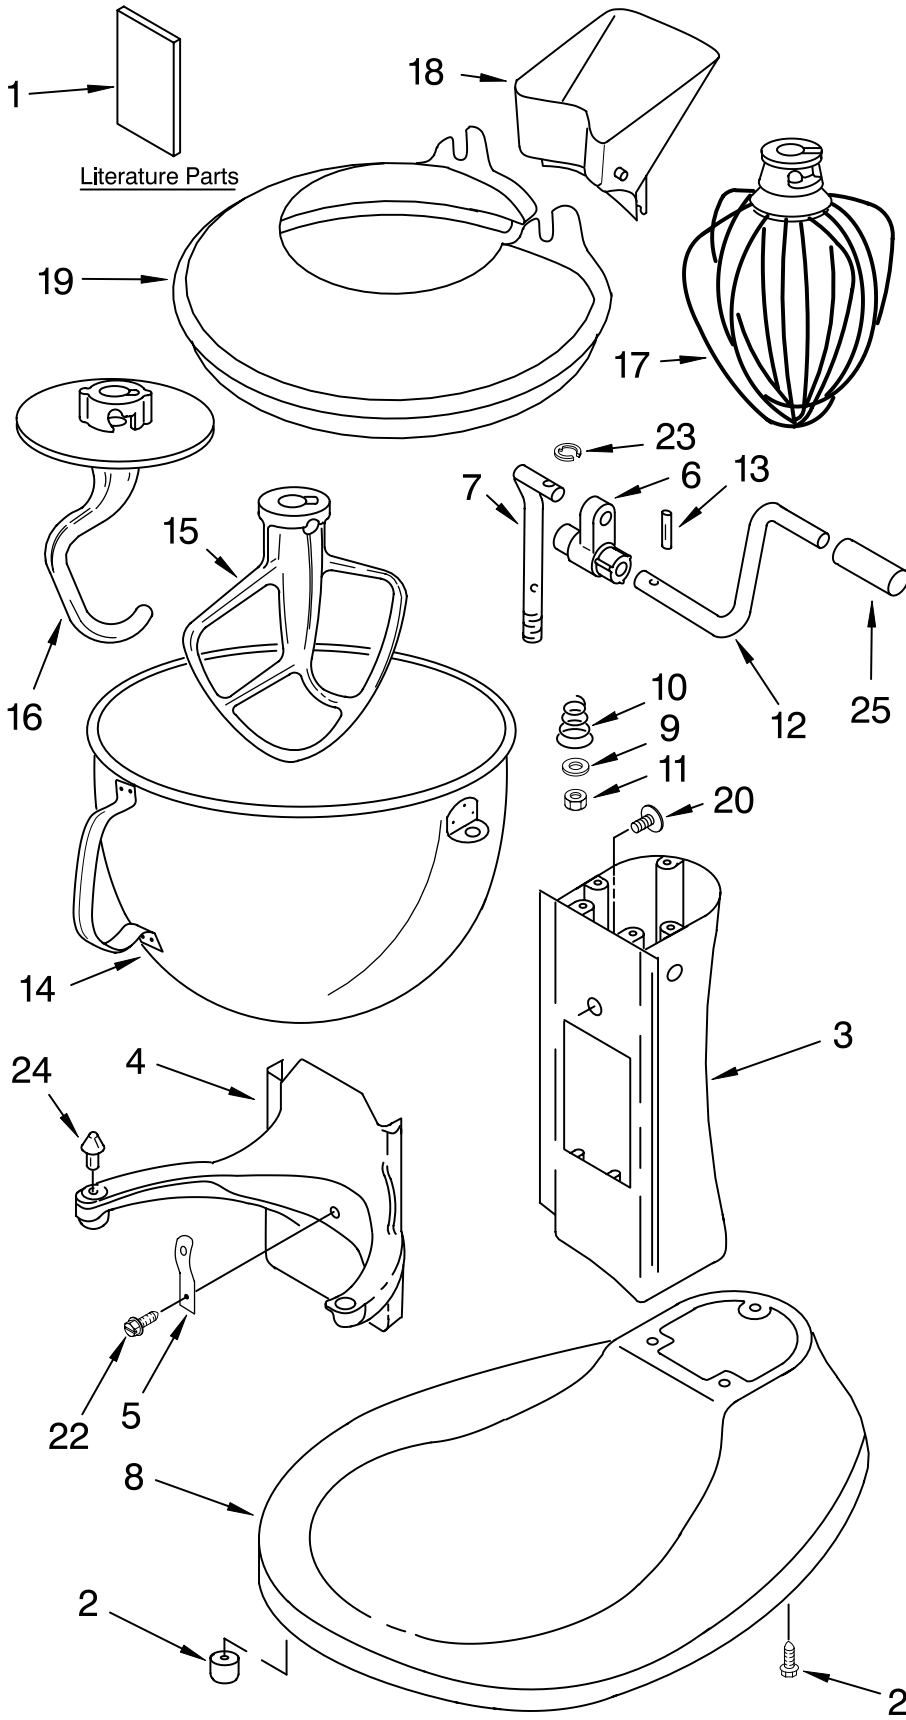

Illus. No.	Part No.	DESCRIPTION	Illus. No.	Part No.	DESCRIPTION	Illus. No.	Part No.	DESCRIPTION
1	**	Gearcase Motor Housing	13	9703438	Retaining Clip	28		Bearing
2	9707507	Motor (10 Tooth)	14	9708191	Agitator Shaft		9703560	Front
3		Cap, Attachment Hub	15	**	Planetary Assembly		9703570	Rear
	9703315	Chrome	16	16897	Bearing, Lower Center	29	9703445	Thrust Bearing
4		Thumb Screw	17	9709231	Worm Gear	30	67500-55	"O" Ring
	240374	Black	18	9707223	Retaining Pin	31	9707425	Gasket, Transmission Cover
5	**	Band, Trim	19	9706529	Gear, Worm Follower	32	9706036	Lead, Motor To Control
6		Power Cord	20	9703338	Gear, Attachment Hub Bevel	33	9706247	Seal, Motor Shaft
	9706552	Black	21	9703337	Gear, Bevel	34	9703339	Gear, Internal
7	9703671	Transmission Housing	22	3400617	Screw, 6-32 x 1/4	35	9704677	Pin, Groove
8		Control Assembly	23	3400814	Screw (13), 8-32 X 5/8			
	9706648	Black Knob	24	**	Lower Gear Case			**Refer To Page 3 Color Variation Parts
9	9703312	Sensor, Hall Effect	25	9703680	Retaining Clip			
10	9706090	Washer	27	3400200	Screw (3) 1/4 - 20 x 3/4			
11	9703434	Washer, Fiber						
12	9703340	Gear, Pinion						

FOR ORDERING INFORMATION REFER TO PARTS PRICE LIST

BASE AND PEDESTAL UNIT

For Model: KD2661X__3, 4KD2661X__3

Illus. No.	Part No.	DESCRIPTION
1		Literature Parts Use & Care Guide 9707946 U.S. 9706164 Canada 8211766 Repair Parts List
2	9708649	Foot, Rubber (5)
3	**	Column Assembly
4	**	Bowl Support
5	9703474	Latch, Bowl Spring
6	9706885	Arm, Bowl Lift
7	9706787	Rod, Bowl Lift
8	**	Base And Foot Supports
9	9703439	Washer
10	9237	Spring
11	4159092	Nut
12	9706788	Handle, Bowl Lift
13	3400863	Screw
14	9703687	Bowl (6 Qt)
15	9708610	Beater, Flat
16	9708833	Dough Hook
17	9703491	Wire Whip
18	9703534	Pouring Spout
19	9703533	Pouring Shield
20	9703426	Cam, Adjusting
21	3400200	Screw (3), 1/4-20 x 3/4
22	3400018	Screw, 10-24 x 1/2
23	9703307	Clip
24	4162028	Pin, Bowl Locating
25	9703698	Handle