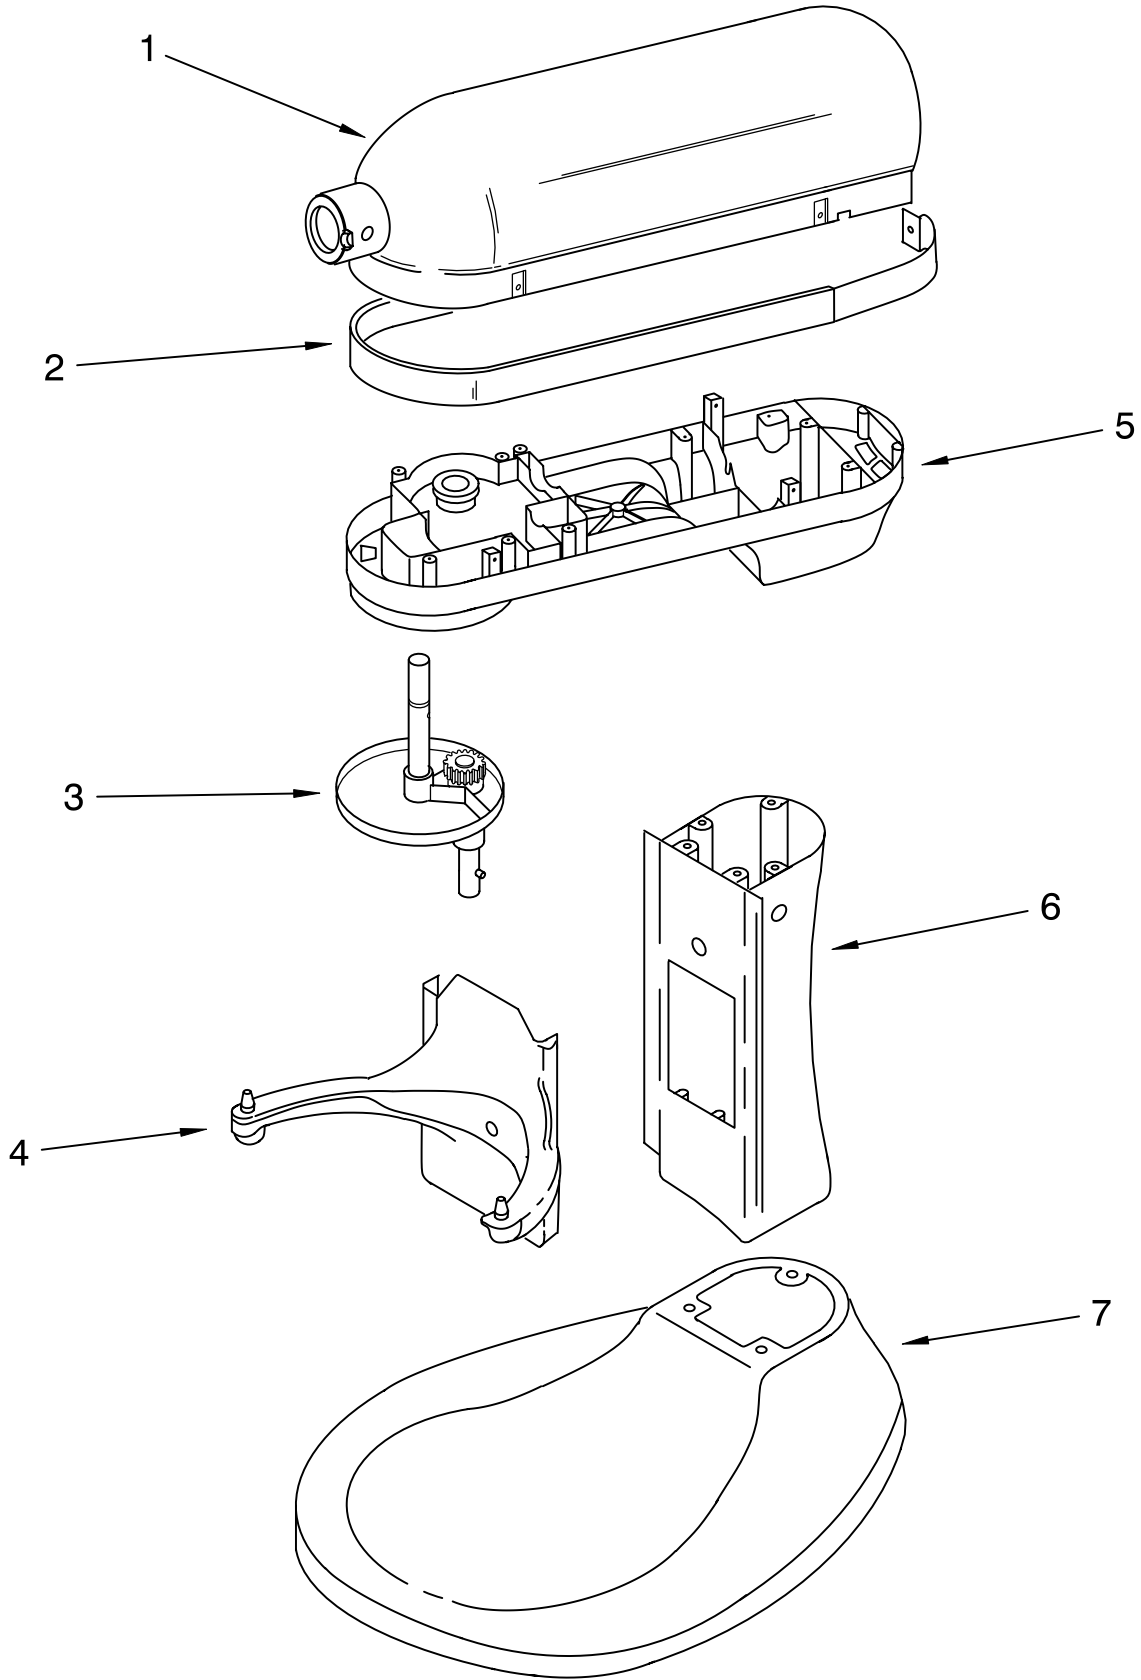

COLOR VARIATION PARTS

For Model: KD2661X__3, 4KD2661X__3

FOR ORDERING INFORMATION REFER TO PARTS PRICE LIST