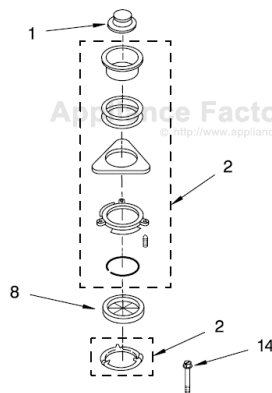

[Find Your WHIRLPOOL Disposal Parts - Select From 23 Models](#)

----- Manual continues below -----