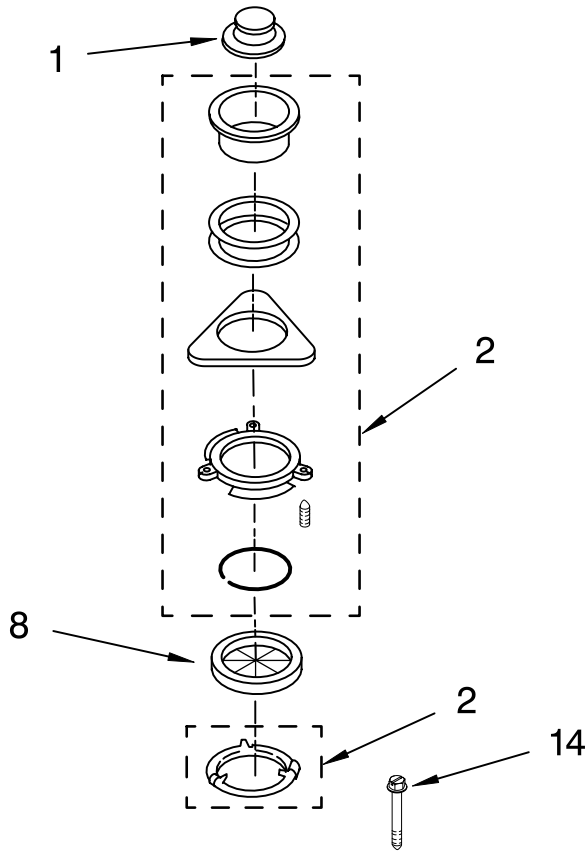

----- Manual continues below -----

UPPER HOUSING AND FLANGE PARTS

DISPOSER

For Model: GC1000XE1, GC1000PE1

Illus. No.	Part No.	DESCRIPTION
1	4211300	Stopper Assembly
2	8174328	Mounting Assembly
8	4211615	Gasket, Mounting
14	4211645	Bolt, Thru

FOR ORDERING INFORMATION REFER TO PARTS PRICE LIST

LOWER HOUSING AND MOTOR PARTS

For Model: GC1000XE1, GC1000PE1

Illus. No.	Part No.	DESCRIPTION
1		Enclosure Assy (Not Serviceable)
6	4211322	Actuator Assembly, Centrifugal
7	8174322	Stator Assembly
8	8174312	Switch Assembly, Start
9	4211549	Protector, Overload
10	4211647	End Frame Assembly, Lower
12	8174317	Kit, Installation
15	4211472	Plug & Cord (GC1000PE1 Only)
16	4211351	Shield, Wire
17	8174315	Cover, Terminal
18	8174329	Bushing (GC1000PE1 Only)
20	8174310	Wrench, Emergency