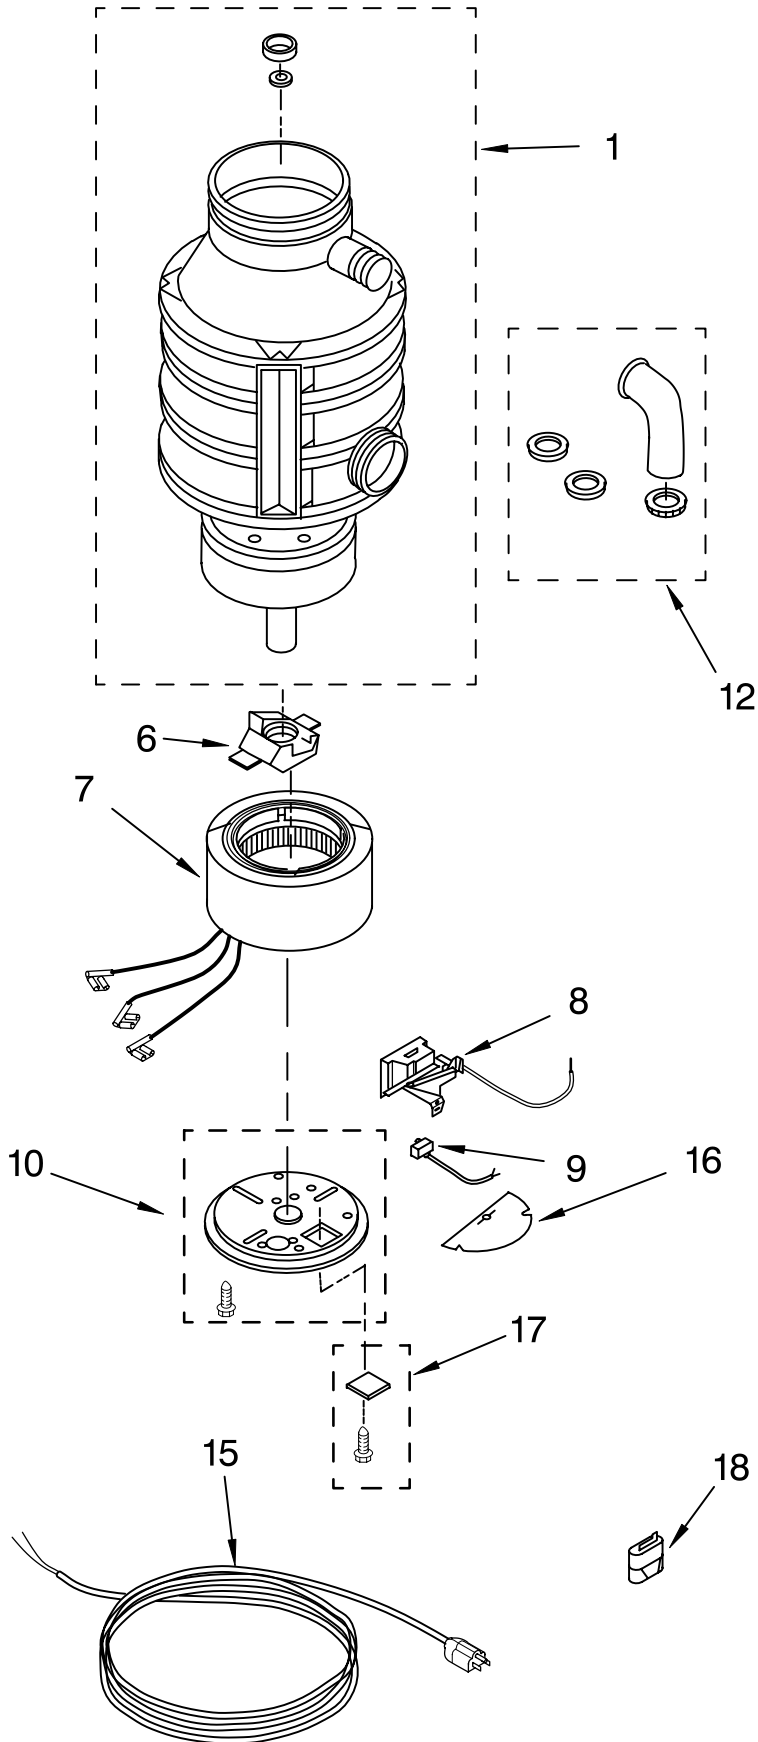

----- Manual continues below -----

UPPER HOUSING AND FLANGE PARTS

DISPOSER

For Model: GC1000XE1, GC1000PE1

Illus. No.	Part No.	DESCRIPTION
1	4211300	Stopper Assembly
2	8174328	Mounting Assembly
8	4211615	Gasket, Mounting
14	4211645	Bolt, Thru

FOR ORDERING INFORMATION REFER TO PARTS PRICE LIST

LOWER HOUSING AND MOTOR PARTS

For Model: GC1000XE1, GC1000PE1

Illus. No.	Part No.	DESCRIPTION
1		Enclosure Assy (Not Serviceable)
6	4211322	Actuator Assembly, Centrifugal
7	8174322	Stator Assembly
8	8174312	Switch Assembly, Start
9	4211549	Protector, Overload
10	4211647	End Frame Assembly, Lower
12	8174317	Kit, Installation
15	4211472	Plug & Cord (GC1000PE1 Only)
16	4211351	Shield, Wire
17	8174315	Cover, Terminal
18	8174329	Bushing (GC1000PE1 Only)
20	8174310	Wrench, Emergency