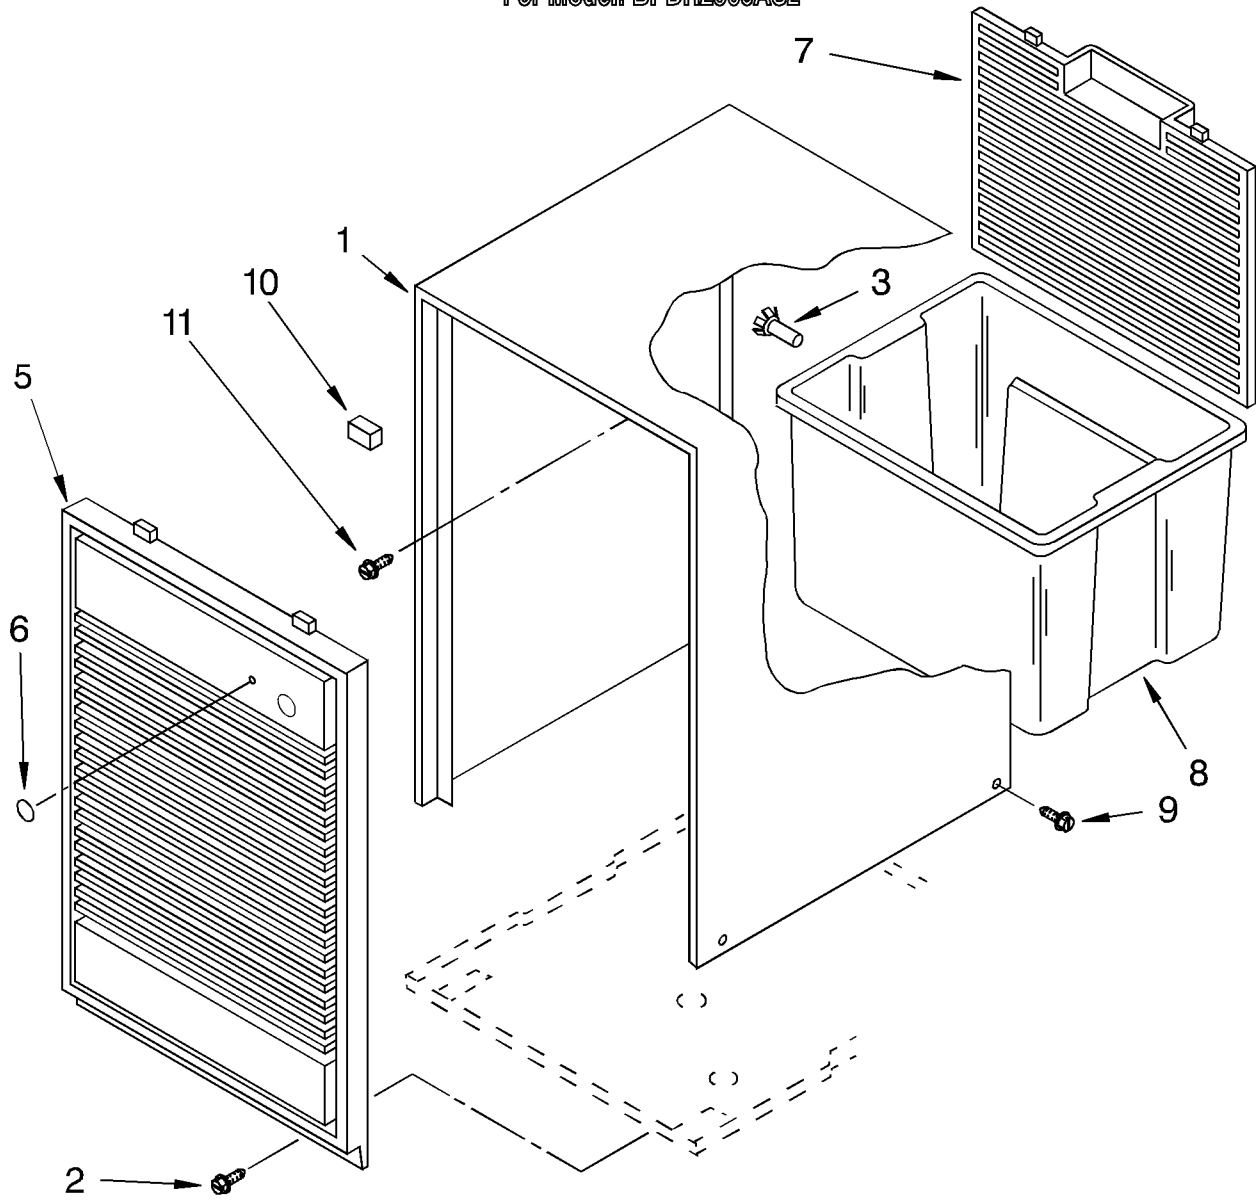

CABINET PARTS

For Model: BPDH2500AS2