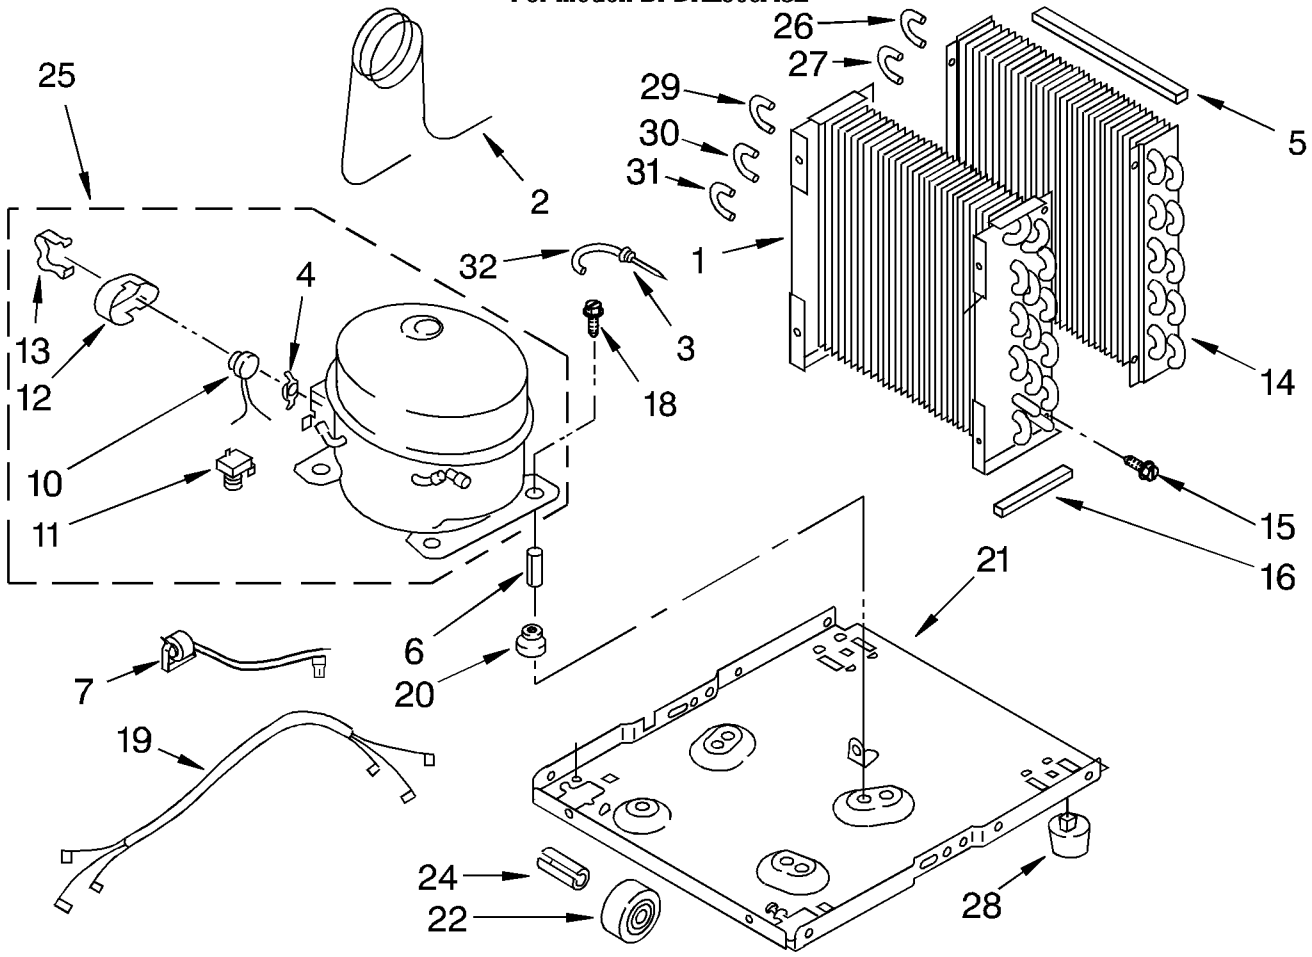

----- Manual continues below -----

AIR FLOW AND CONTROL PARTS

For Model: BPDH2500AS2

DEHUMIDIFIER

1	1164804	Light, Indicator
2	1162578	Humidistat, Control
3	951284	Bracket, Humidistat
4	1162670	Knob, Humidistat Control
5	488480	Screw, Sm #8 x 1/2
10	1164813	Motor, Fan
11	949645	Blade, Fan
13	999747	Switch, Water Level Control
14	487871	Screw, 8-32 x 3/8
15	1164784	Cord, Appliance
16	998779	Plate, Orifice
17	1162704	Seal
18	489001	Palnut, 3/8-32
19	1161718	Spring, Water Level
20	488248	Screw, S.M.#8 x 3/4
21		Washer, Repair
	489083	.045 Thickness
	489029	.062 Thickness
23	1163800	Support
24	1162513	Screw, 8 - 18 x 1/4
25	602851	Tie, Cable

UNIT PARTS
For Model: BPDH2500AS2

1	1163097	Condenser
2	1162154	Tube, Restrictor
3	1162526	Strainer
4	950061	Spring Overload
5	1162348	Seal Evaporator Top
6	646498	Sleeve (4)
7	1166013	Deicer
10	1164775	Overload, Protector
11	950058	Relay, Start
12	950055	Cover, Terminal
13	950056	Retainer, Cover
14	1161199	Evaporator
15	488480	Screw, 8 x 1/2 (4)
16	1162372	Seal
18	1166034	Bolt, 1/4-28 x 1" (4)
19	1165265	Harness, Wire
20	646499	Grommet (4)
21	1157584	Base
22	998726	Roller (2)
24	489015	Pin, Roller (2)
25	1164773	Compressor, (Complete Assembly)
26	854624	Bend, Return (1)
27	855199	Bend, Return (8)
28	951886	Glide (2)
29	1158407	Bend, Return (1)
30	708531	Bend, Return (8)
31	708532	Bend, Return (4)
32	1156533	Bend, Return (1)

Following Parts Not Illustrated and Optional Parts Not Included

646753	Cap, Condensate Pan
647338	Washer, Cap (Condensate Pan)
485426	Lacquer, Starlight Gray (1/2 Pt. Uncut)
484310	Epoxy, Tube (Aluminum Repair)
505168	Tape, No Drip Valve, Access
978025	1/4" Tube O.D.
978026	5/16" Tube O.D.
978027	3/8" Tube O.D.
978028	1/2" Tube O.D.
978029	5/8" Tube O.D.
978030	3/4" Tube O.D.
978865	Seal, Ring Access Valve (20 Pack)