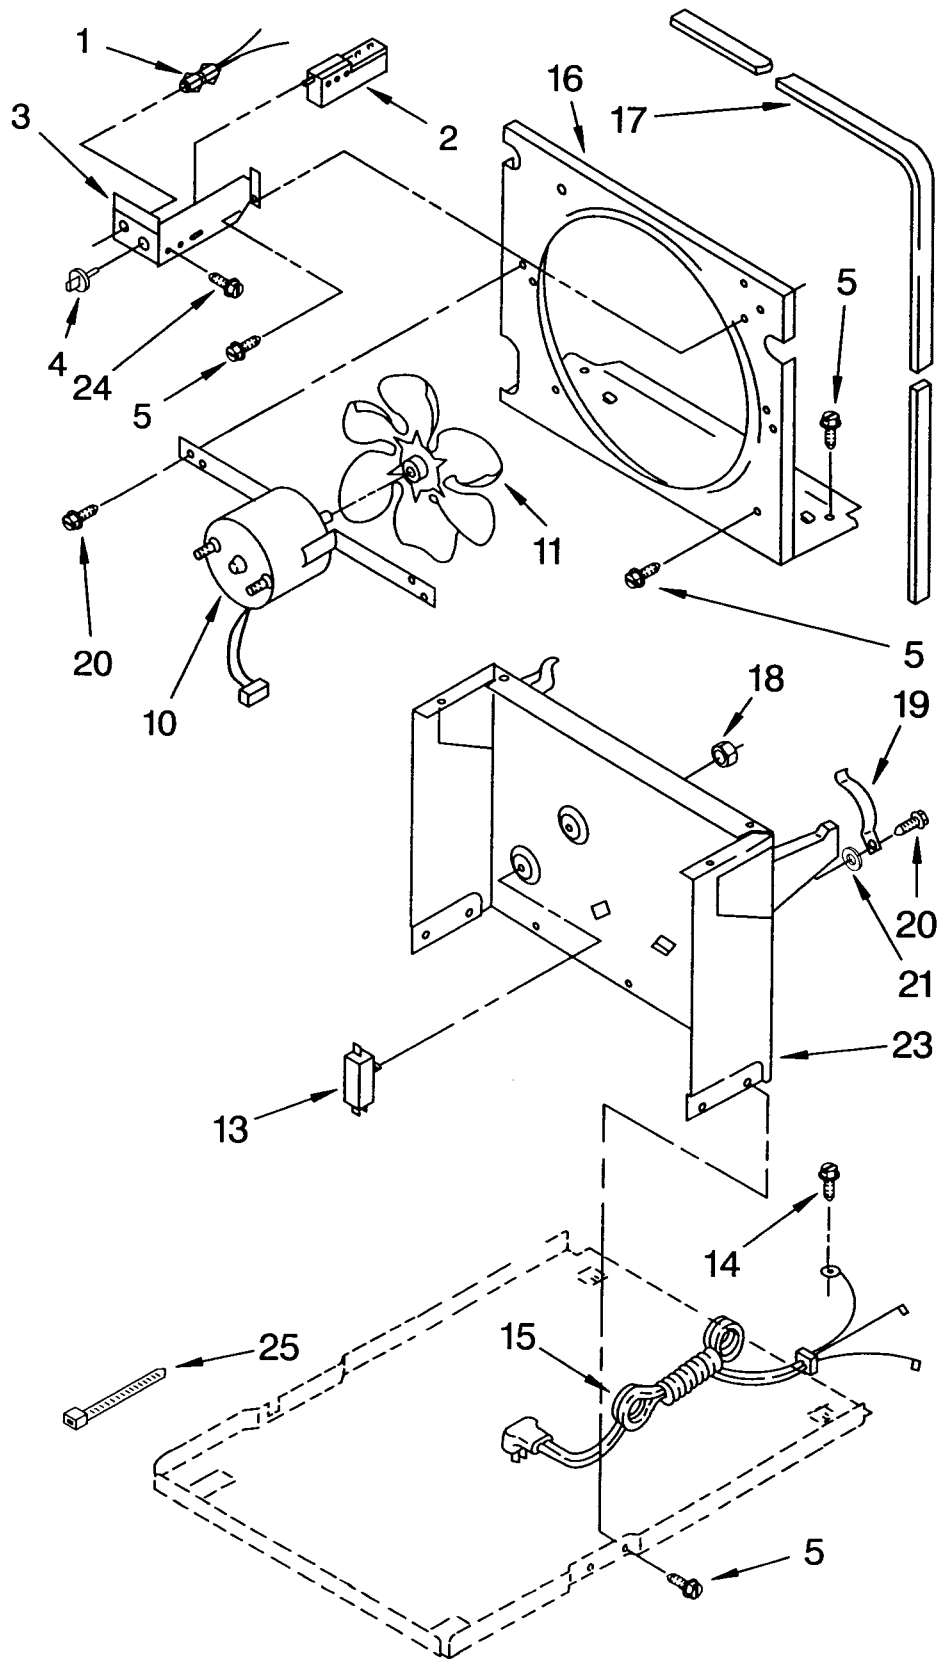

----- Manual continues below -----

AIR FLOW AND CONTROL PARTS

For Model: BPDH2500AS2

DEHUMIDIFIER

1	1164804	Light, Indicator
2	1162578	Humidistat, Control
3	951284	Bracket, Humidistat
4	1162670	Knob, Humidistat Control
5	488480	Screw, Sm #8 x 1/2
10	1164813	Motor, Fan
11	949645	Blade, Fan
13	999747	Switch, Water Level Control
14	487871	Screw, 8-32 x 3/8
15	1164784	Cord, Appliance
16	998779	Plate, Orifice
17	1162704	Seal
18	489001	Palnut, 3/8-32
19	1161718	Spring, Water Level
20	488248	Screw, S.M.#8 x 3/4
21		Washer, Repair
	489083	.045 Thickness
	489029	.062 Thickness
23	1163800	Support
24	1162513	Screw, 8 - 18 x 1/4
25	602851	Tie, Cable

UNIT PARTS
For Model: BPDH2500AS2

1	1163097	Condenser
2	1162154	Tube, Restrictor
3	1162526	Strainer
4	950061	Spring Overload
5	1162348	Seal Evaporator Top
6	646498	Sleeve (4)
7	1166013	Deicer
10	1164775	Overload, Protector
11	950058	Relay, Start
12	950055	Cover, Terminal
13	950056	Retainer, Cover
14	1161199	Evaporator
15	488480	Screw, 8 x 1/2 (4)
16	1162372	Seal
18	1166034	Bolt, 1/4-28 x 1" (4)
19	1165265	Harness, Wire
20	646499	Grommet (4)
21	1157584	Base
22	998726	Roller (2)
24	489015	Pin, Roller (2)
25	1164773	Compressor, (Complete Assembly)
26	854624	Bend, Return (1)
27	855199	Bend, Return (8)
28	951886	Glide (2)
29	1158407	Bend, Return (1)
30	708531	Bend, Return (8)
31	708532	Bend, Return (4)
32	1156533	Bend, Return (1)

REFRIGERANT CHARGE 7.75 OZ.

CABINET PARTS

For Model: BPDH2500AS2

1	998821	Cabinet
2	1164763	Screw (2)
3	998813	Retainer Pin (Rear Grille)
5	1162669	Grille, Front
6	998846	Lens, Light
7	998832	Grille, Rear
8	951901	Pan, Condensate
9	1158781	Screw (4)
10	948584	Spacer, Grille
11	489073	Screw, 8 x 3/8 (2)