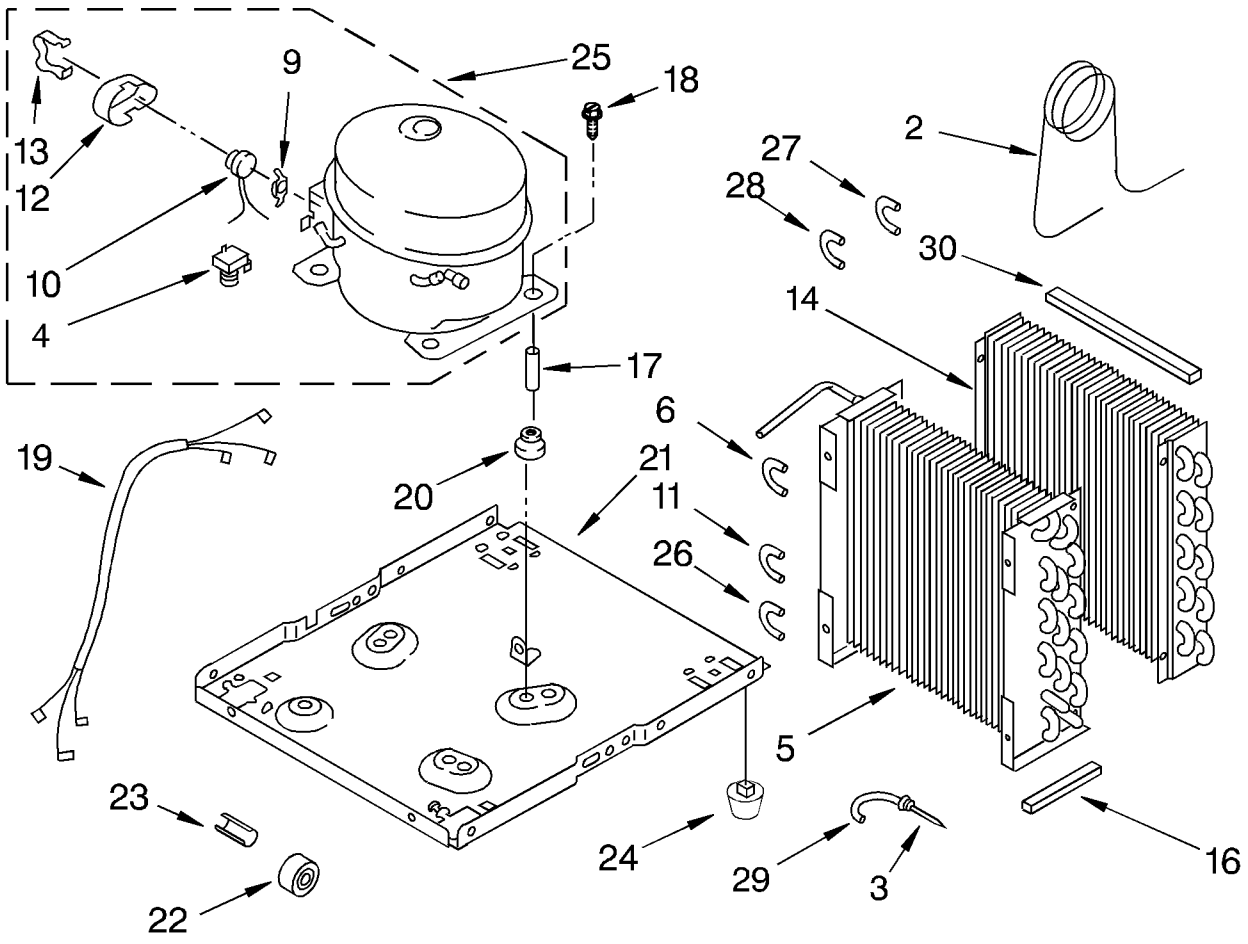

----- Manual continues below -----

LITERATURE PARTS

	LIT1165327	Sheet, Tech
	LIT1165310	Diagram, Wiring
	LIT1162709	Use & Care Guide Manual
2	1162154	Tube, Restrictor (46.0" Length)
3	1162526	Strainer
4	950058	Relay
5	1163097	Condenser
6	1158407	Bend Return (1)
9	950061	Spring, Overload
10	1163837	Overload
11	708531	Bend Return (8)
12	950055	Cover, Terminal
13	950056	Retainer, Cover
14	1162933	Evaporator
16	1162372	Seal
17	646498	Sleeve (4)
18	1166034	Bolt, 1/4-28 x 1 (4)
19	1164816	Harness, Wire
20	646499	Grommet (4)
21	1157584	Base
22	998726	Roller (2)
23	489015	Roll Pin-2.0 LG
24	951886	Glide-Natural (2)
25	1164774	Compressor, (Complete Assembly)
26	708532	Bend, Return (4)
27	855199	Bend, Return (8)
28	854624	Bend, Return (1)
29	1156533	Bend, Return (1)
30	1162348	Seal, Evaporator Top

Following Parts Not Illustrated and Optional Parts Not Included

1162476	PTC Start Device
1162477	PTC Clamp
1162377	Wire Assy. (2)
488480	Screw 8-18 x 1/2

REFRIGERANT CHARGE 8.75 OZ.

AIR FLOW AND CONTROL PARTS

For Model: BPDH4000AS2

1	1164804	Light, Indicator
2	1162578	Humidistat, Control
3	951284	Bracket, Control
4	1162670	Knob, Control (1)
5	488480	Screw, S.M. #8 x 1/2
7	1164779	Control, Deicer
8	488234	Screw, 8-32 x 1/4 (2)
10	949645	Blade, Fan
11	1164813	Motor, Fan
13	999747	Switch, Water Level Control
14	1164784	Cord, Appliance
15	487871	Screw, 8-32 x 3/8
16	998779	Plate, Orifice
17	1162704	Seal
18	489001	Palnut, 3/8-32
19	1161718	Spring, Water Level
20	1166054	Screw 8-18 x 5/8
21		Washer, Repair
	489083	.030 Thickness
	489091	.045 Thickness
	489029	.060 Thickness
23	1163800	Support
24	1162513	Screw, S.M.#8 x 1/4
25	602851	Tie, Cable (3)
33	471363	Clamp, Tube To Evaporator Mtg (2)