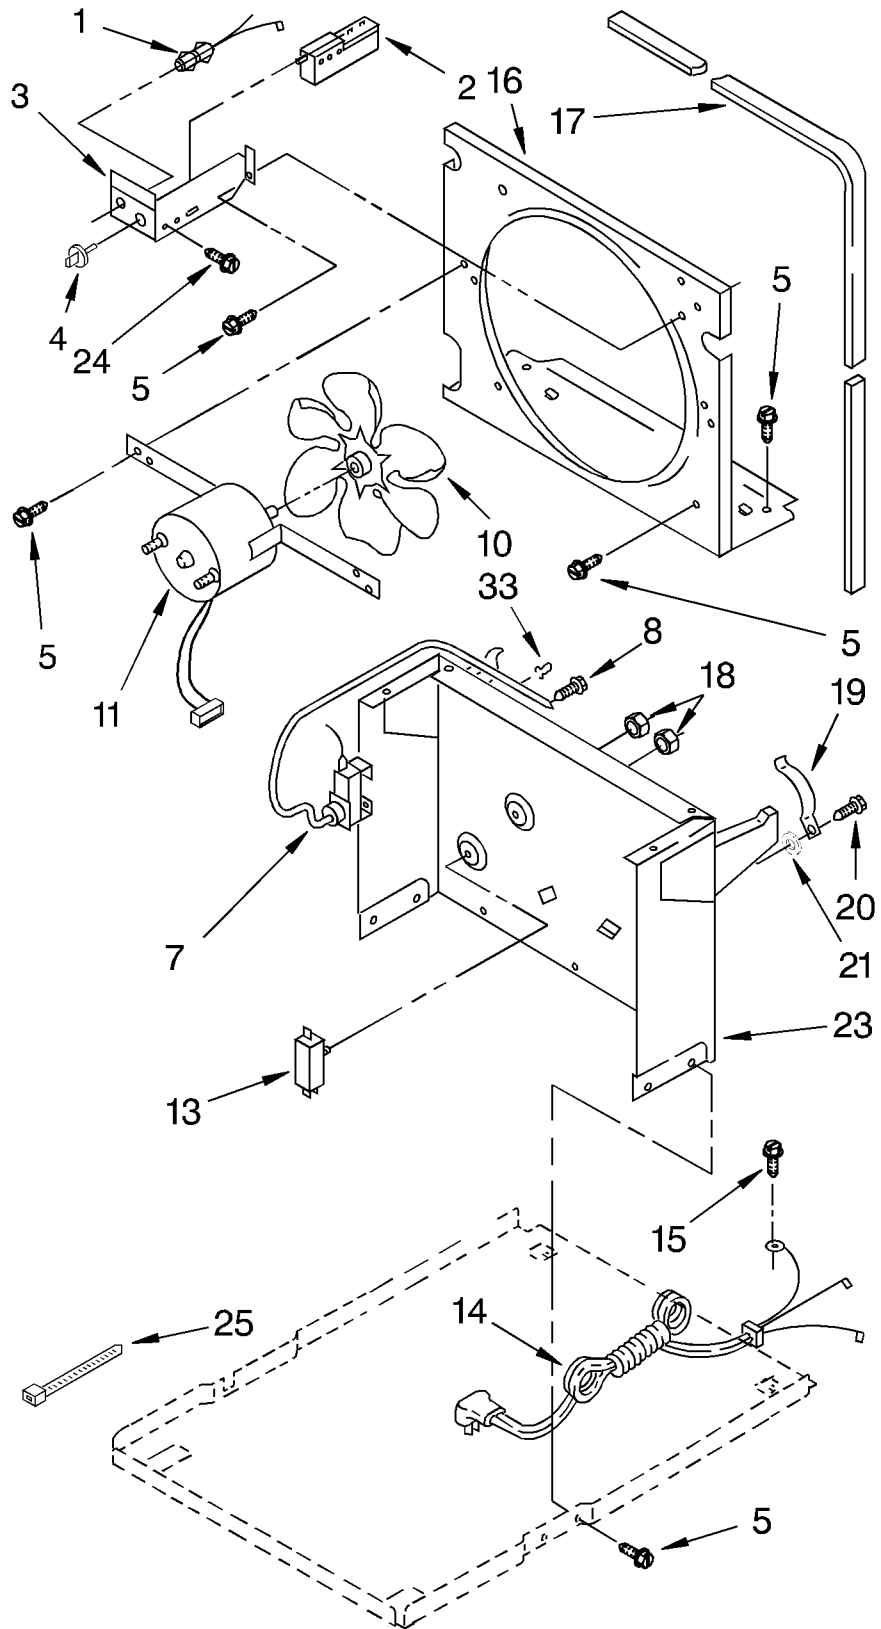

----- Manual continues below -----

LITERATURE PARTS

	LIT1165327	Sheet, Tech
	LIT1165310	Diagram, Wiring
	LIT1162709	Use & Care Guide Manual
2	1162154	Tube, Restrictor (46.0" Length)
3	1162526	Strainer
4	950058	Relay
5	1163097	Condenser
6	1158407	Bend Return (1)
9	950061	Spring, Overload
10	1163837	Overload
11	708531	Bend Return (8)
12	950055	Cover, Terminal
13	950056	Retainer, Cover
14	1162933	Evaporator
16	1162372	Seal
17	646498	Sleeve (4)
18	1166034	Bolt, 1/4-28 x 1 (4)
19	1164816	Harness, Wire
20	646499	Grommet (4)
21	1157584	Base
22	998726	Roller (2)
23	489015	Roll Pin-2.0 LG
24	951886	Glide-Natural (2)
25	1164774	Compressor, (Complete Assembly)
26	708532	Bend, Return (4)
27	855199	Bend, Return (8)
28	854624	Bend, Return (1)
29	1156533	Bend, Return (1)
30	1162348	Seal, Evaporator Top

Following Parts Not Illustrated and Optional Parts Not Included

1162476	PTC Start Device
1162477	PTC Clamp
1162377	Wire Assy. (2)
488480	Screw 8-18 x 1/2

REFRIGERANT CHARGE 8.75 OZ.

AIR FLOW AND CONTROL PARTS

For Model: BPDH4000AS2

1	1164804	Light, Indicator
2	1162578	Humidistat, Control
3	951284	Bracket, Control
4	1162670	Knob, Control (1)
5	488480	Screw, S.M. #8 x 1/2
7	1164779	Control, Deicer
8	488234	Screw, 8-32 x 1/4 (2)
10	949645	Blade, Fan
11	1164813	Motor, Fan
13	999747	Switch, Water Level Control
14	1164784	Cord, Appliance
15	487871	Screw, 8-32 x 3/8
16	998779	Plate, Orifice
17	1162704	Seal
18	489001	Palnut, 3/8-32
19	1161718	Spring, Water Level
20	1166054	Screw 8-18 x 5/8
21		Washer, Repair
	489083	.030 Thickness
	489091	.045 Thickness
	489029	.060 Thickness
23	1163800	Support
24	1162513	Screw, S.M.#8 x 1/4
25	602851	Tie, Cable (3)
33	471363	Clamp, Tube To Evaporator Mtg (2)

CABINET PARTS

For Model: BPDH4000AS2

1	998821	Cabinet
2	1164763	Screw, 8-32 x 1/2 (2)
3	998813	Retainer, Pin (2) (Rear Grille)
5	1162669	Grille, Front
6	998846	Lens, Light
7	998832	Grille, Rear
8	489073	Screw, 8 x 3/8
9	948584	Spacer, Grille
11	1158781	Screw
12	951901	Pan, Condensate