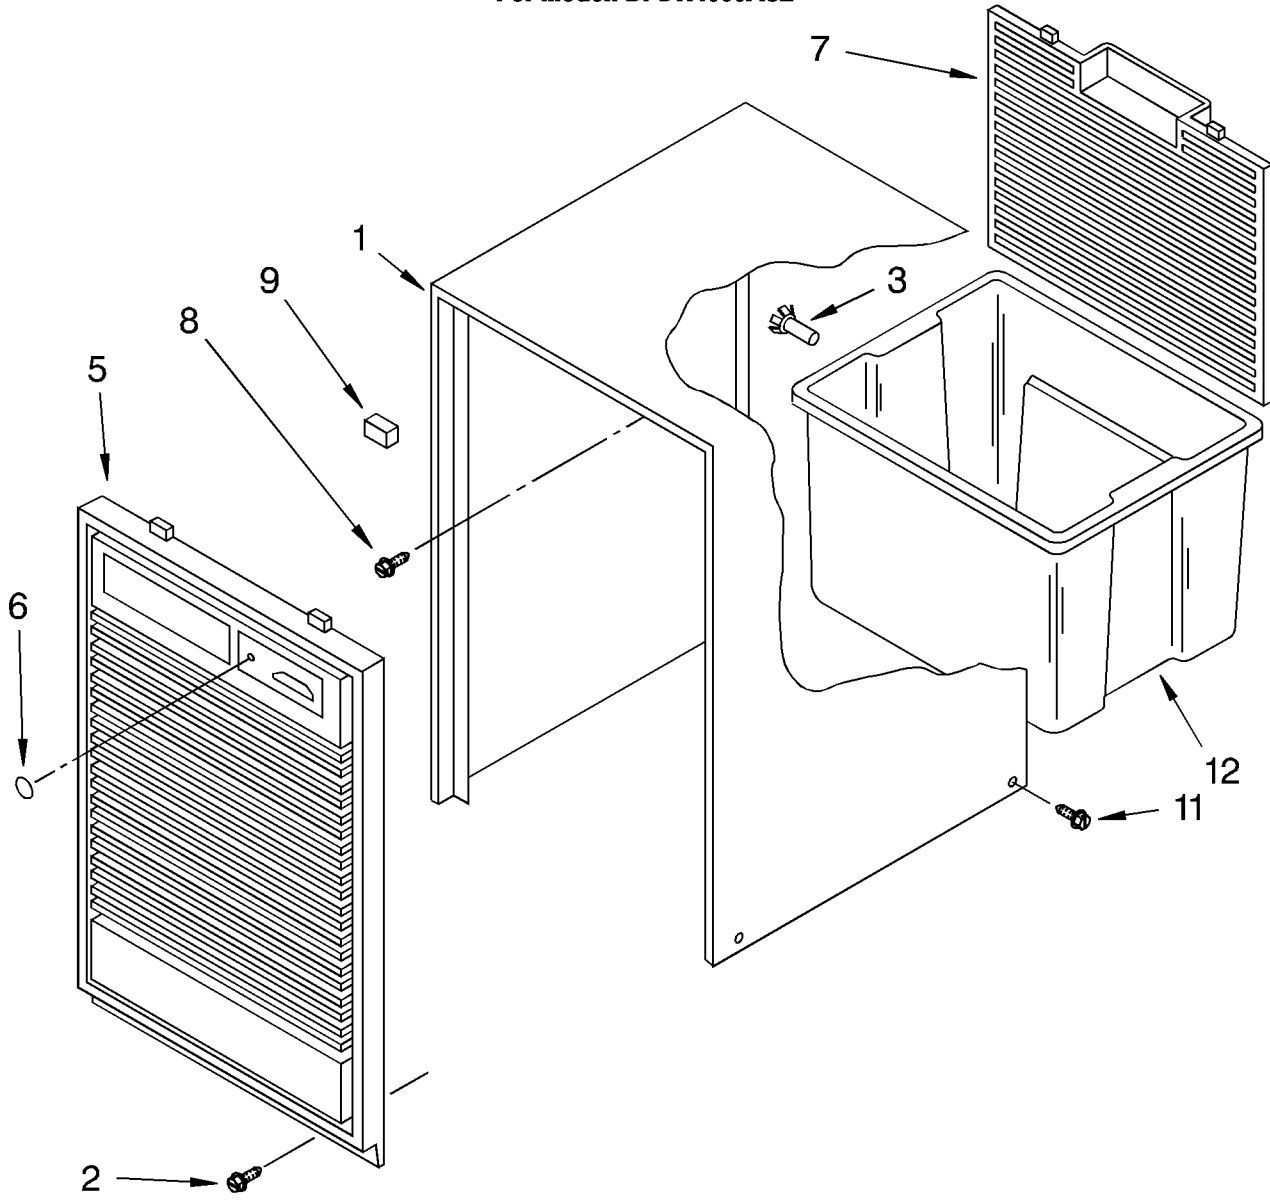

CABINET PARTS

For Model: BPDH4000AS2